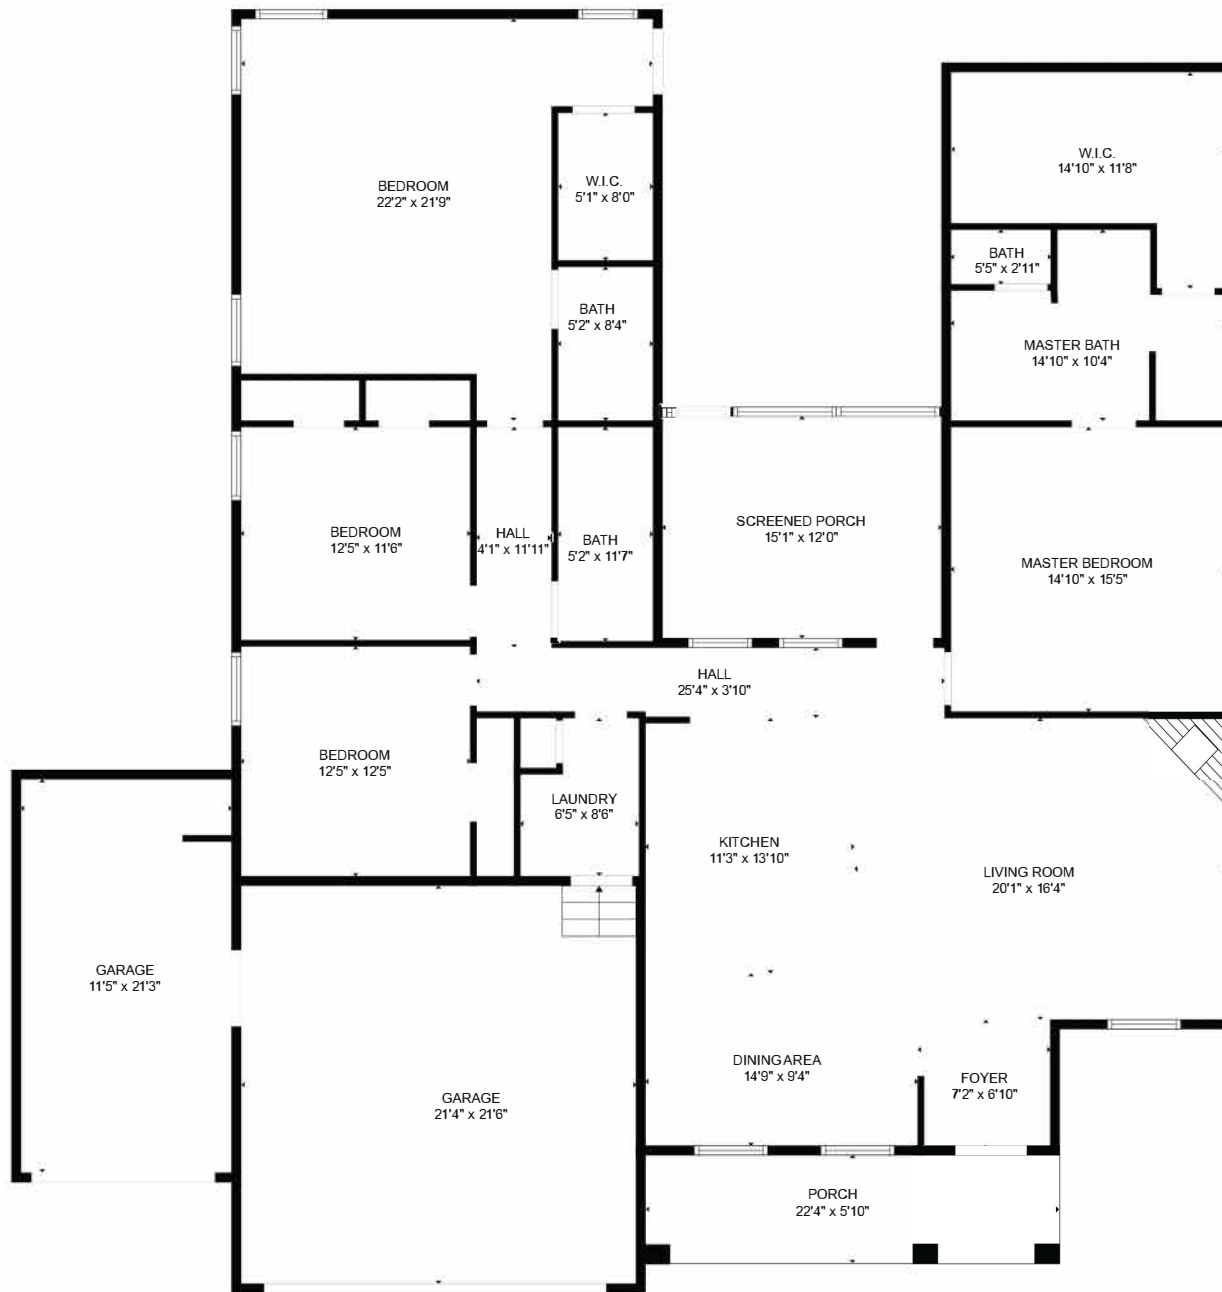

Estimated areas

GLA FLOOR 1: 2414 sq. ft, excluded 1069 sq. ft
 Total GLA 2414 sq. ft, total scanned area 3483 sq. ft

Estimated areas

GLA FLOOR 1: 2414 sq. ft, excluded 1069 sq. ft
 Total GLA 2414 sq. ft, total scanned area 3483 sq. ft