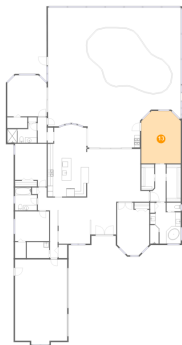

13 Floor 1 - Primary Bedroom

Dimensions: 14'7" x 19'5"
Area: 269 sq. ft
Counted as Living Area:
Yes

Heated: Yes
Finished: Yes
Enclosed: Yes
Contiguous:
Yes
Permitted: Yes
Wet Space: No
Addition: No
Conversion: No