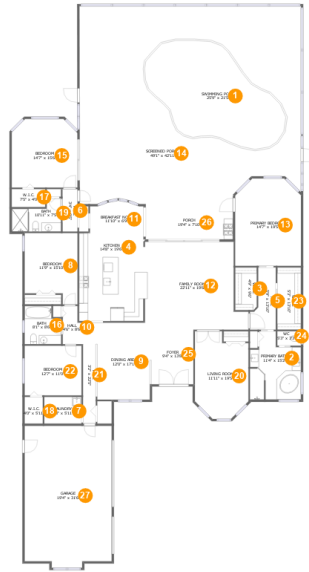

20847 Broadwater Drive, Land O'Lakes, Pasco County, Florida, United States, 34638

Room Dimensions

Floor 1

Total sqft: 5513

Living area: 3091

#	Room name	Dimensions	Area (sqft)	Counted as Living Area
1	Swimming Pool	25'9" x 21'5"	489 sq. ft	No
2	Primary Bath	11'4" x 15'2"	142 sq. ft	Yes
3	W.i.c.	4'9" x 9'6"	45 sq. ft	Yes
4	Kitchen	14'8" x 19'6"	283 sq. ft	Yes
5	Hall	5'9" x 13'10"	62 sq. ft	Yes
6	Hall	3'4" x 9'5"	31 sq. ft	Yes
7	Laundry	8'3" x 5'11"	49 sq. ft	Yes
8	Bedroom	11'9" x 15'10"	165 sq. ft	Yes
9	Dining Area	12'0" x 17'1"	204 sq. ft	Yes
10	Hall	4'6" x 8'6"	34 sq. ft	Yes
11	Breakfast Nook	11'10" x 6'9"	77 sq. ft	Yes

Scan captured on Thu, 23 May 2024 04:18:20 GMT

Information is calculated by CubiCasa technology; deemed highly reliable but not guaranteed.