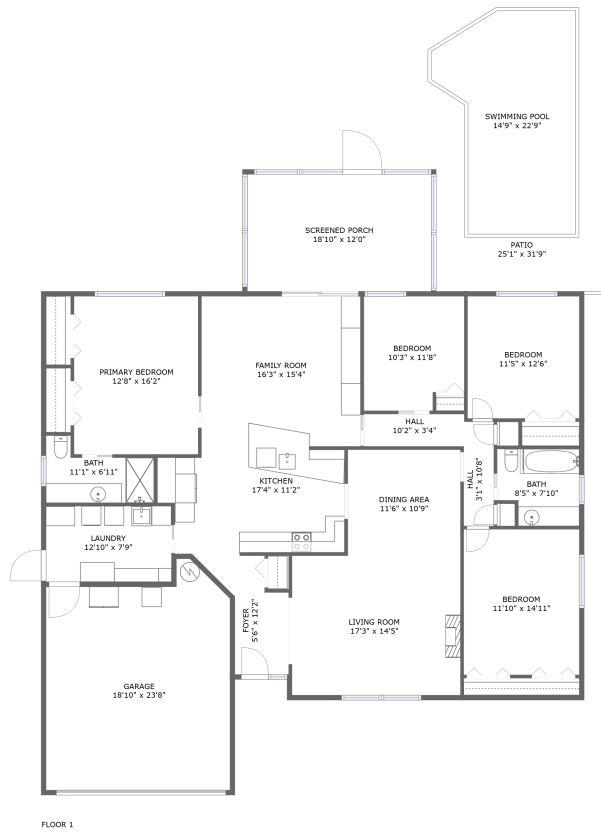

12352 Monarch Circle, Boca Ciega Ridge, Seminole, Pinellas County, Florida, United States, 33772

Property summary

 **1** Garages

 **4** Bedrooms

 **2** Bathrooms

 **0** Half baths

 **1** Floors

 **2,075** Gross living area sqft

 **3,134** Total sqft

12352 Monarch Circle, Boca Ciega Ridge, Seminole, Pinellas County, Florida, United States, 33772

Room dimensions

Floor 1

Total sqft: 3134 Living area: 2075

#		Dimensions	sqft	Counted as living area
1	Bedroom	11'10" x 14'11"	176 sq. ft	Yes
2	Bath	11'1" x 6'11"	57 sq. ft	Yes
3	Hall	10'2" x 3'4"	34 sq. ft	Yes
4	Garage	18'10" x 23'8"	398 sq. ft	No
5	Outdoor	18'10" x 12'0"	225 sq. ft	No
6	Utility	12'10" x 7'9"	99 sq. ft	Yes
7	Hall	3'1" x 10'8"	33 sq. ft	Yes
8	Bath	8'5" x 7'10"	60 sq. ft	Yes
9	Outdoor	25'1" x 31'9"	656 sq. ft	No
10	Bedroom	10'3" x 11'8"	114 sq. ft	Yes
11	Bedroom	11'5" x 12'6"	143 sq. ft	Yes

12352 Monarch Circle, Boca Ciega Ridge, Seminole, Pinellas County, Florida, United States, 33772

1 Floor 1 - Bedroom

Dimensions: 11'10" x 14'11"
Area: 176 sq. ft
Counted as living area: Yes

Heated: Yes
Finished: Yes
Enclosed: Yes
Contiguous: Yes
Permitted: Yes
Wet space: No
Addition: No
Conversion: No

2 Floor 1 - Bath

Dimensions: 11'1" x 6'11"
Area: 57 sq. ft
Counted as living area: Yes

Heated: Yes
Finished: Yes
Enclosed: Yes
Contiguous: Yes
Permitted: Yes
Wet space: Yes
Addition: No
Conversion: No

12352 Monarch Circle, Boca Ciega Ridge, Seminole, Pinellas County, Florida, United States, 33772