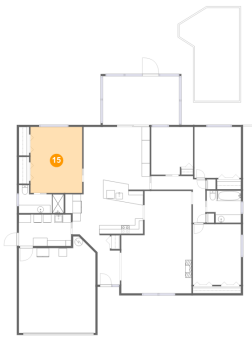

**12352 Monarch Circle, Boca Ciega Ridge, Seminole,
Pinellas County, Florida, United States, 33772**

15 Floor 1 - Bedroom

Dimensions: 12'8" x 16'2"
Area: 205 sq. ft
Counted as living area: Yes

Heated: Yes
Finished: Yes
Enclosed: Yes
Contiguous: Yes
Permitted: Yes
Wet space: No
Addition: No
Conversion: No