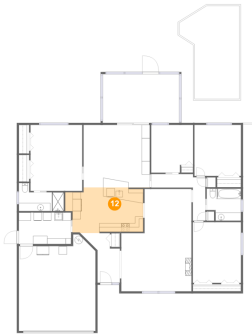

**12352 Monarch Circle, Boca Ciega Ridge, Seminole,
Pinellas County, Florida, United States, 33772**

12 Floor 1 - Kitchen

Dimensions: 17'4" x 11'2"
Area: 194 sq. ft
Counted as living area: Yes

Heated: Yes
Finished: Yes
Enclosed: Yes
Contiguous: Yes
Permitted: Yes
Wet space: No
Addition: No
Conversion: No