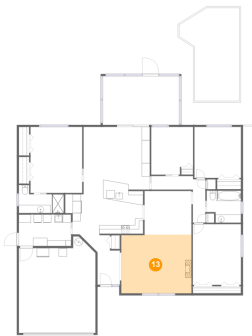

13 Floor 1 - Living Room

Dimensions: 17'3" x 14'5"
Area: 247 sq. ft
Counted as living area: Yes

Heated: Yes
Finished: Yes
Enclosed: Yes
Contiguous: Yes
Permitted: Yes
Wet space: No
Addition: No
Conversion: No