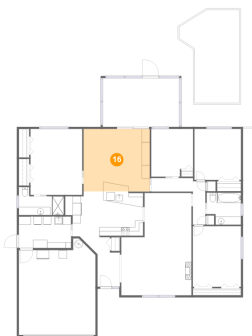

16 Floor 1 - Living Room

Dimensions: 16'3" x 15'4"
Area: 249 sq. ft
Counted as living area: Yes

Heated: Yes
Finished: Yes
Enclosed: Yes
Contiguous: Yes
Permitted: Yes
Wet space: No
Addition: No
Conversion: No