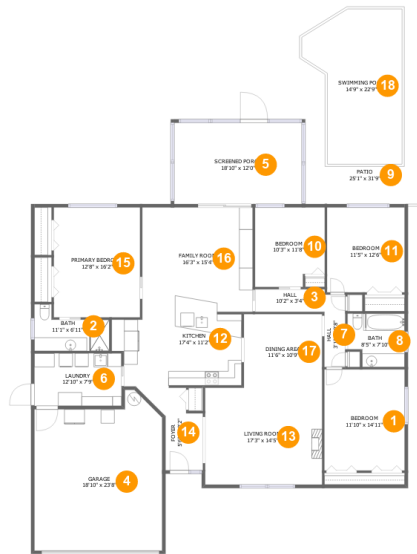

12352 Monarch Circle, Boca Ciega Ridge, Seminole, Pinellas County, Florida, United States, 33772

Property summary

 **1** Garages

 **4** Bedrooms

 **2** Bathrooms

 **0** Half baths

 **1** Floors

 **2,075** Gross living area sqft

 **3,134** Total sqft

12352 Monarch Circle, Boca Ciega Ridge, Seminole, Pinellas County, Florida, United States, 33772

Room dimensions

Floor 1

Total sqft: 3134 Living area: 2075

#		Dimensions	sqft	Counted as living area
1	Bedroom	11'10" x 14'11"	176 sq. ft	Yes
2	Bath	11'1" x 6'11"	57 sq. ft	Yes
3	Hall	10'2" x 3'4"	34 sq. ft	Yes
4	Garage	18'10" x 23'8"	398 sq. ft	No
5	Outdoor	18'10" x 12'0"	225 sq. ft	No
6	Utility	12'10" x 7'9"	99 sq. ft	Yes
7	Hall	3'1" x 10'8"	33 sq. ft	Yes
8	Bath	8'5" x 7'10"	60 sq. ft	Yes
9	Outdoor	25'1" x 31'9"	656 sq. ft	No
10	Bedroom	10'3" x 11'8"	114 sq. ft	Yes
11	Bedroom	11'5" x 12'6"	143 sq. ft	Yes

12352 Monarch Circle, Boca Ciega Ridge, Seminole, Pinellas County, Florida, United States, 33772

1 Floor 1 - Bedroom

Dimensions: 11'10" x 14'11"
Area: 176 sq. ft
Counted as living area: Yes

Heated: Yes
Finished: Yes
Enclosed: Yes
Contiguous: Yes
Permitted: Yes
Wet space: No
Addition: No
Conversion: No

17 Floor 1 - Dining Room

Dimensions: 11'6" x 10'9"
Area: 123 sq. ft
Counted as living area: Yes

Heated: Yes
Finished: Yes
Enclosed: Yes
Contiguous: Yes
Permitted: Yes
Wet space: No
Addition: No
Conversion: No