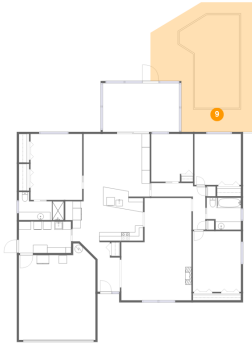

12352 Monarch Circle, Boca Ciega Ridge, Seminole, Pinellas County, Florida, United States, 33772

9 Floor 1 - Outdoor

Dimensions: 25'1" x 31'9"
Area: 656 sq. ft
Counted as living area: No

Heated: No
Finished: Yes
Enclosed: No
Contiguous: Yes
Permitted: Yes
Wet space: No
Addition: No
Conversion: No