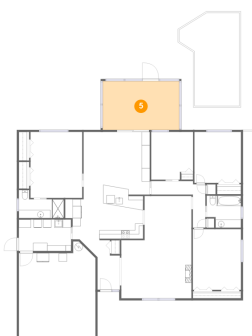

5 Floor 1 - Outdoor

Dimensions: 18'10" x 12'0"
Area: 225 sq. ft
Counted as living area: No

Heated: No
Finished: Yes
Enclosed: No
Contiguous: Yes
Permitted: Yes
Wet space: No
Addition: No
Conversion: No