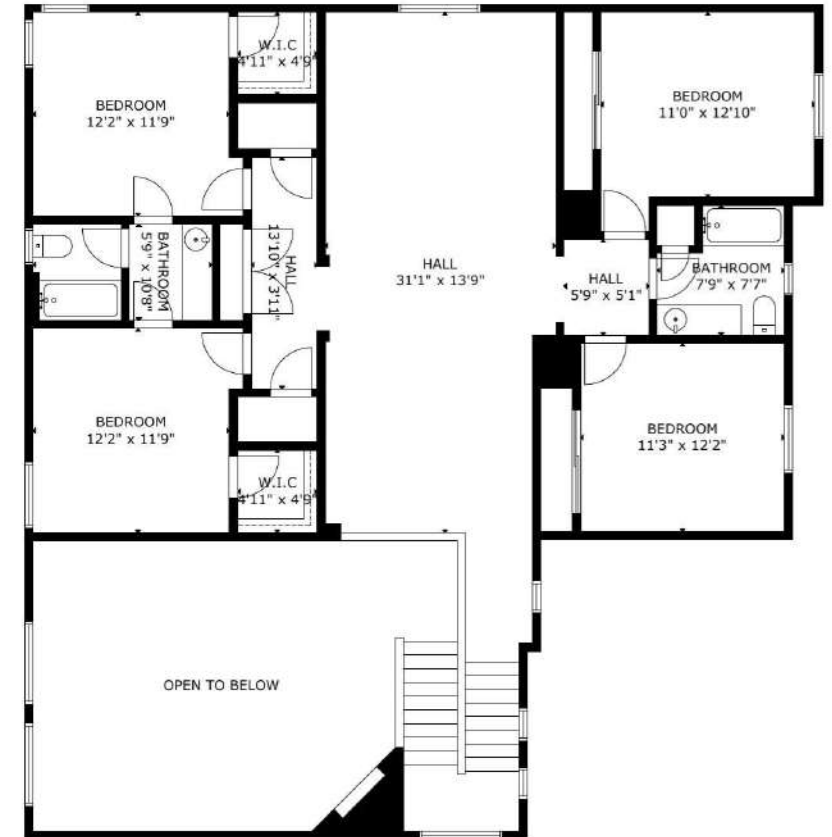

819 Mesa Roja Trail NE

GROSS EXTERNAL AREA
 TOTAL: 3,656 sq ft
 FLOOR 1: 2,016 sq ft, FLOOR 2: 1,640 sq ft
 EXCLUDED AREAS: GARAGE: 894 sq ft
 SIZE AND DIMENSIONS ARE APPROXIMATE, ACTUAL MAY VARY