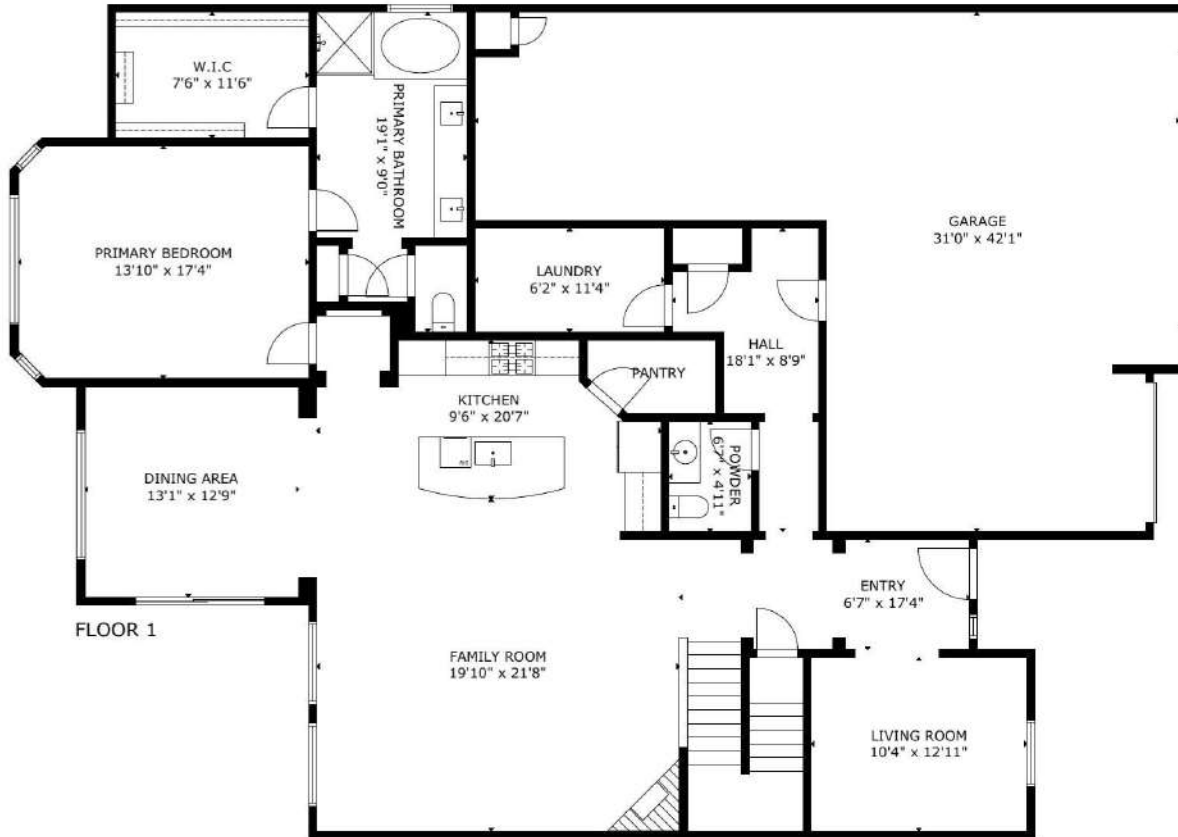

819 Mesa Roja Trail NE

GROSS EXTERNAL AREA
 TOTAL: 3,656 sq ft
 FLOOR 1: 2,016 sq ft, FLOOR 2: 1,640 sq ft
 EXCLUDED AREAS: GARAGE: 894 sq ft
 SIZE AND DIMENSIONS ARE APPROXIMATE, ACTUAL MAY VARY