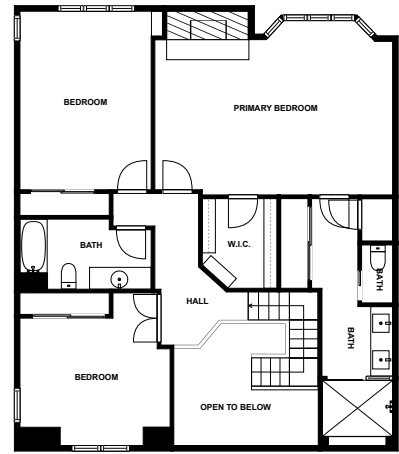

Home report

Medinah Drive 1382
Itasca

Highlights

1 Kitchen

3 Living room

4 Bedroom

5 Bath

38 Doors

Floor plan

MEASUREMENTS ARE CALCULATED BY CUBICASA TECHNOLOGY. DEEMED HIGHLY RELIABLE BUT NOT GUARANTEED.

Appendix 1: Data sheet

Basement - 1	Basement - Wine - 1	Bedroom - 4
Bedroom - Master - 1	Storage - 1	Bath - 5
Bath - Toilet - 2	LivingRoom - 3	LivingRoom - Family - 1
LivingRoom - Sitting - 1	Hall - 4	Bar - 1
Dining - 2	Dining - Open - 2	Pantry - 1
Utility - 1	Utility - Laundry - 1	Garage - 1
Kitchen - 1	Nook - 1	Nook - Breakfast - 1
Entry - 1	Entry - Foyer - 1	Closet - 1
Closet - WalkIn - 1	OpenToBelow - 1	