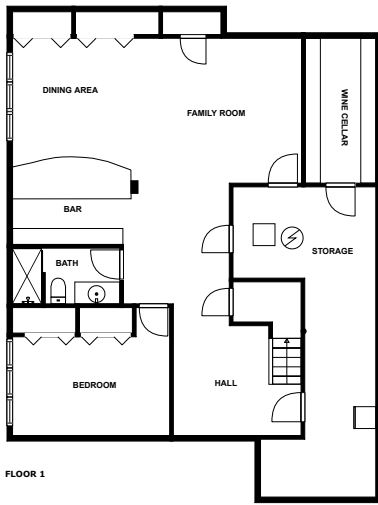

Home report

Medinah Drive 1382
Itasca

Highlights

1 Kitchen

3 Living room

4 Bedroom

5 Bath

38 Doors

Floor plan

MEASUREMENTS ARE CALCULATED BY CUBICASA TECHNOLOGY. DEEMED HIGHLY RELIABLE BUT NOT GUARANTEED.

Appendix 1: Data sheet

Basement - 1	Basement - Wine - 1	Bedroom - 4
Bedroom - Master - 1	Storage - 1	Bath - 5
Bath - Toilet - 2	LivingRoom - 3	LivingRoom - Family - 1
LivingRoom - Sitting - 1	Hall - 4	Bar - 1
Dining - 2	Dining - Open - 2	Pantry - 1
Utility - 1	Utility - Laundry - 1	Garage - 1
Kitchen - 1	Nook - 1	Nook - Breakfast - 1
Entry - 1	Entry - Foyer - 1	Closet - 1
Closet - WalkIn - 1	OpenToBelow - 1	