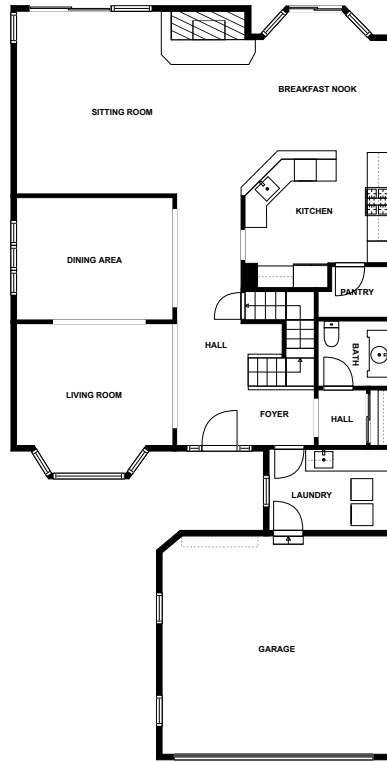

Home report

Medinah Drive 1382
Itasca

Highlights

1 Kitchen

3 Living room

4 Bedroom

5 Bath

38 Doors

Floor plan

MEASUREMENTS ARE CALCULATED BY CUBICASA TECHNOLOGY. DEEMED HIGHLY RELIABLE BUT NOT GUARANTEED.

Appendix 1: Data sheet

Basement - 1	Basement - Wine - 1	Bedroom - 4
Bedroom - Master - 1	Storage - 1	Bath - 5
Bath - Toilet - 2	LivingRoom - 3	LivingRoom - Family - 1
LivingRoom - Sitting - 1	Hall - 4	Bar - 1
Dining - 2	Dining - Open - 2	Pantry - 1
Utility - 1	Utility - Laundry - 1	Garage - 1
Kitchen - 1	Nook - 1	Nook - Breakfast - 1
Entry - 1	Entry - Foyer - 1	Closet - 1
Closet - WalkIn - 1	OpenToBelow - 1	