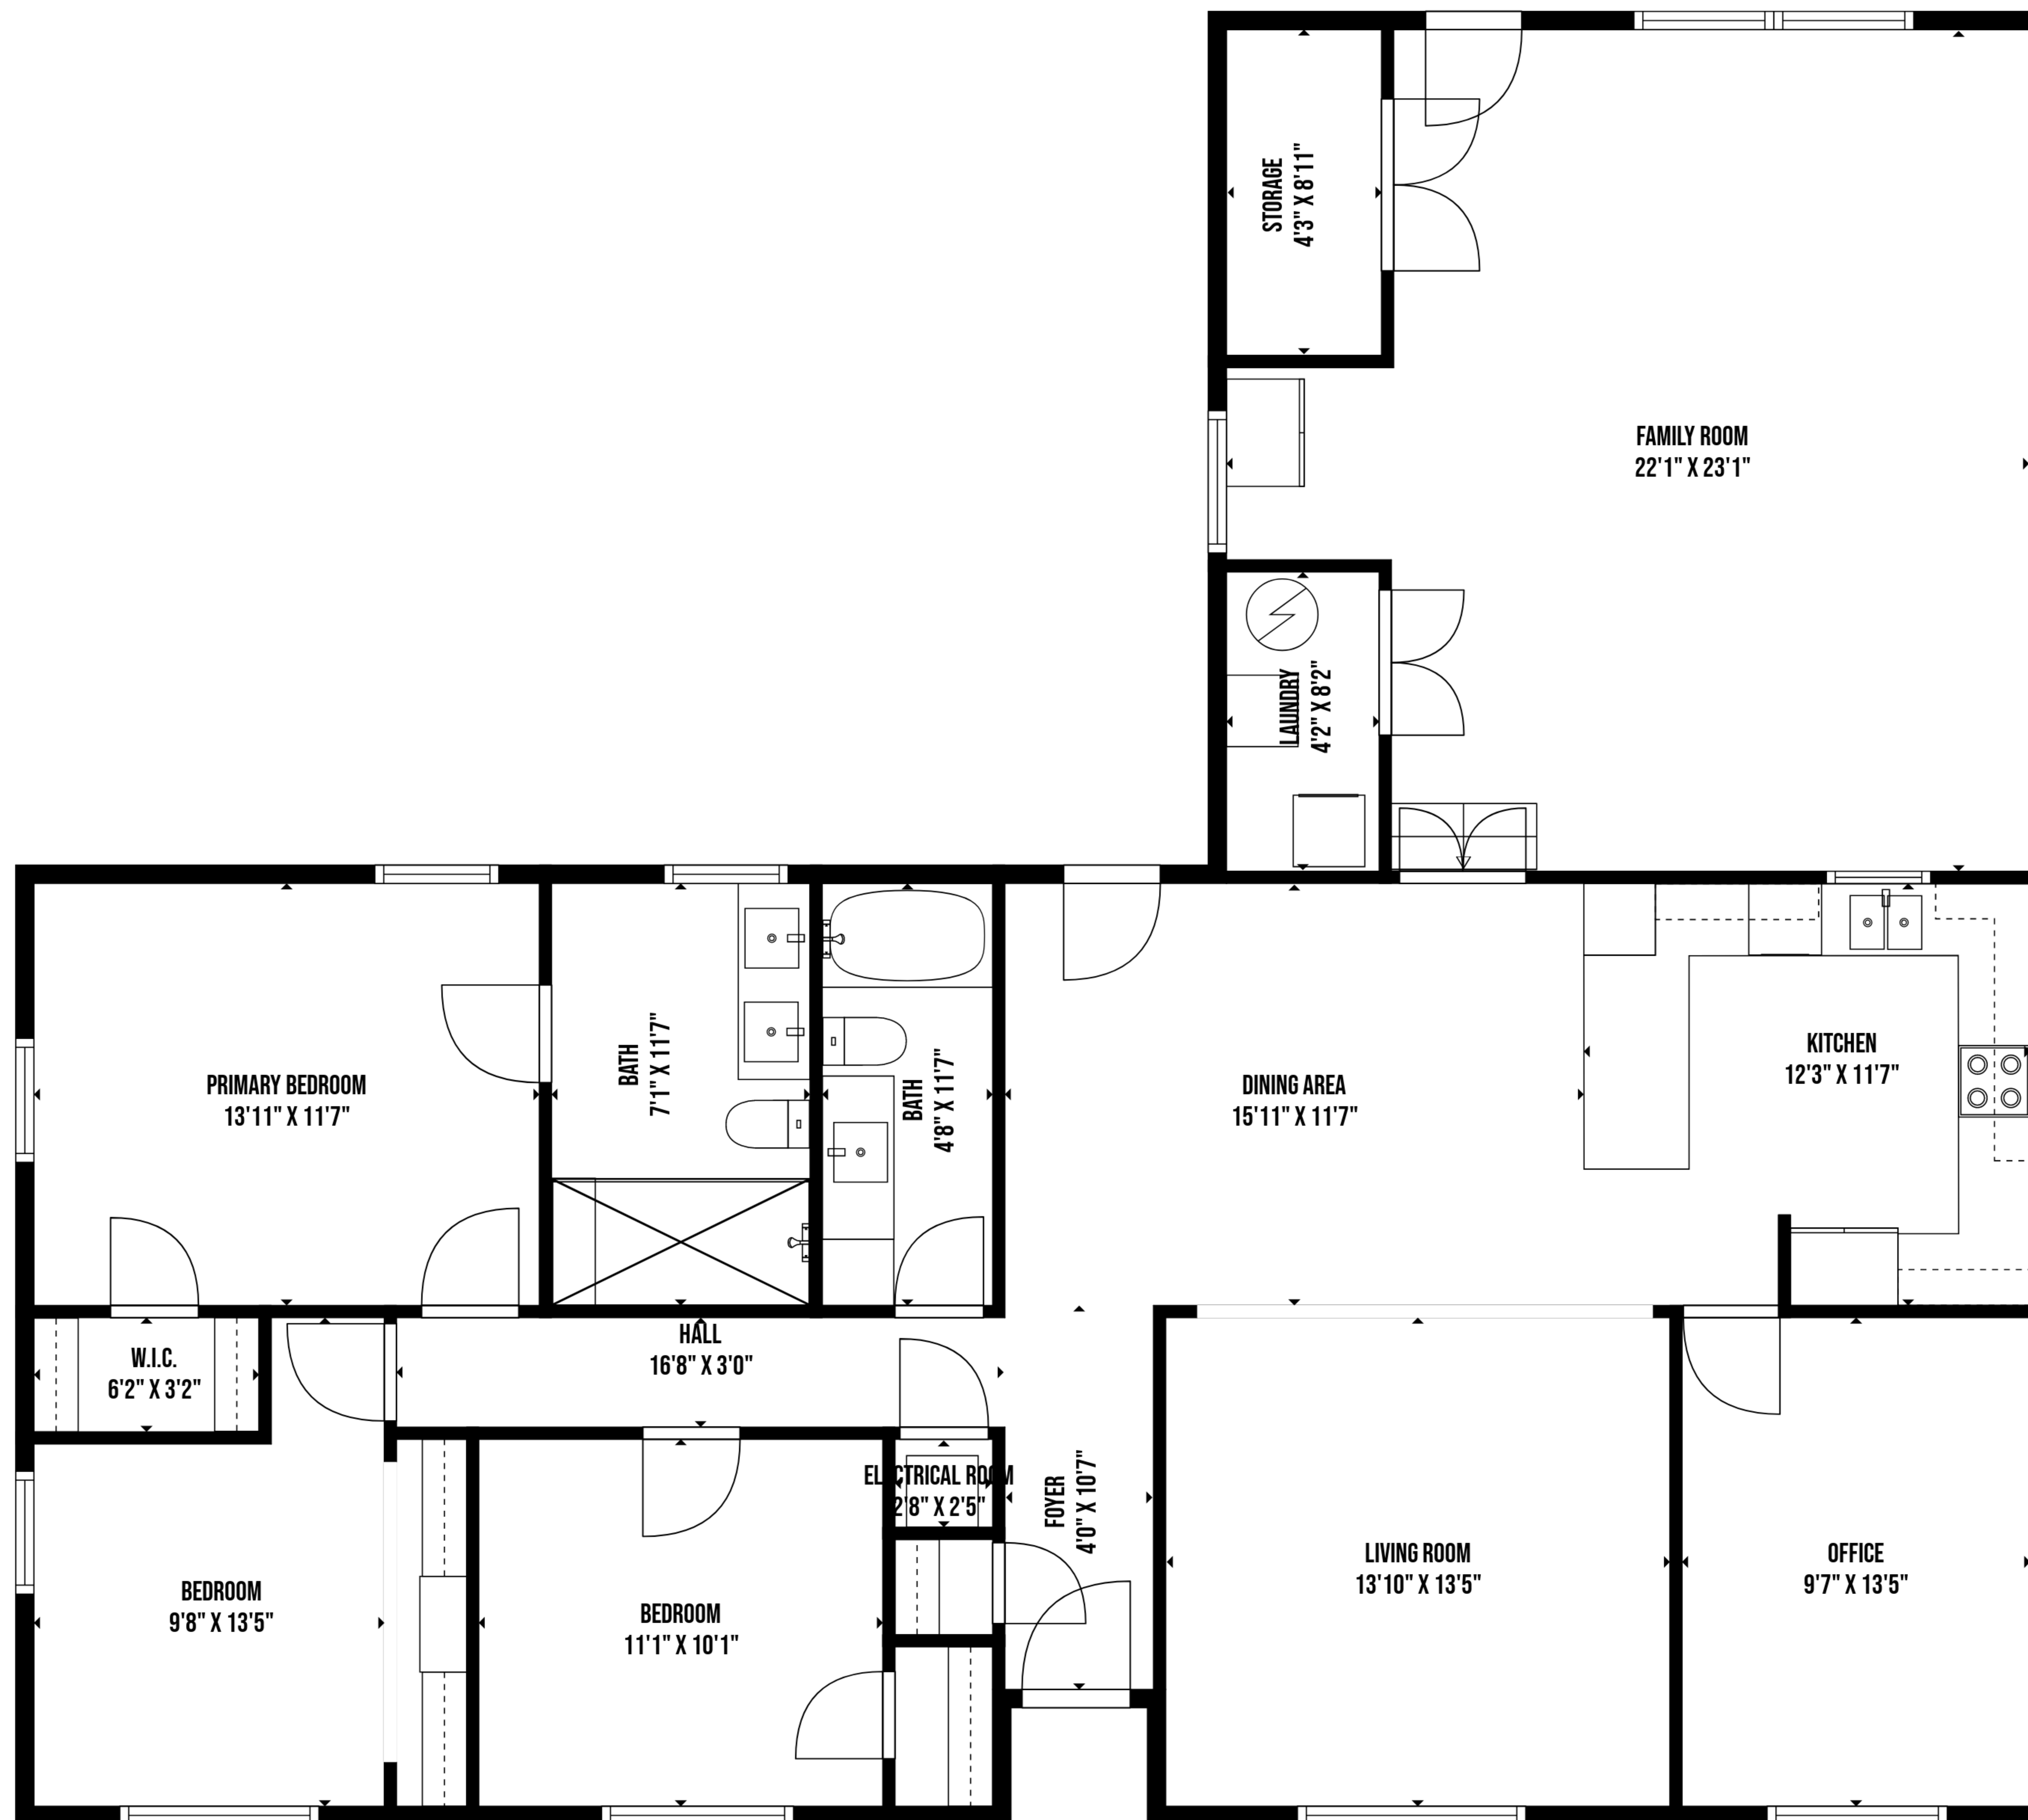

TOTAL: 1856 sq. ft
 FLOOR 1: 1856 sq. ft
 EXCLUDED AREAS: STORAGE: 38 sq. ft, ELECTRICAL ROOM: 7 sq. ft

Floor Plan Created By Homestead Imagery. Measurements Deemed Highly Reliable But Not Guaranteed.

TOTAL: 1856 sq. ft
 FLOOR 1: 1856 sq. ft
 EXCLUDED AREAS: STORAGE: 38 sq. ft, ELECTRICAL ROOM: 7 sq. ft

Floor Plan Created By Homestead Imagery. Measurements Deemed Highly Reliable But Not Guaranteed.