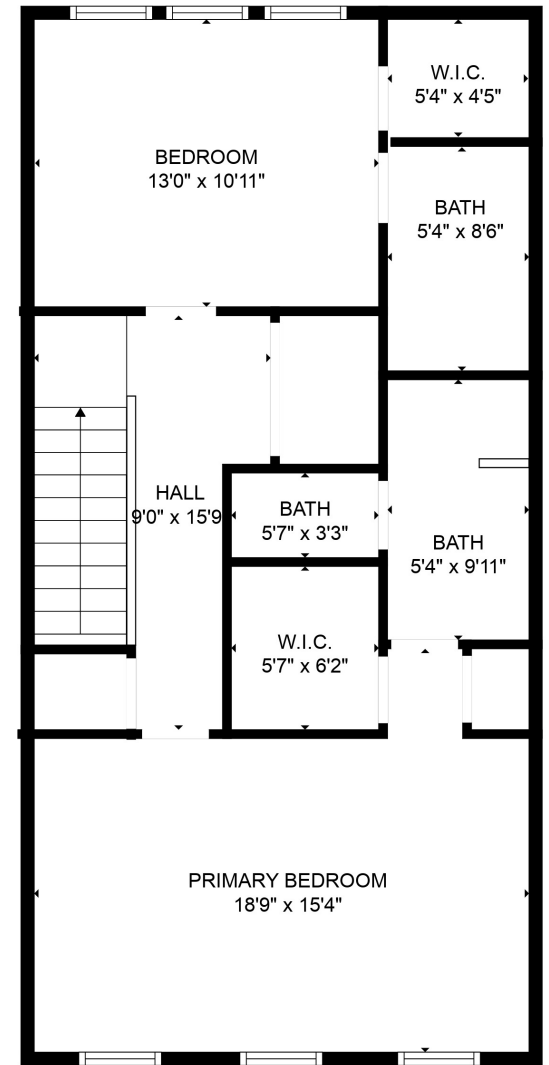

FLOOR 1

FLOOR 2

FLOOR 3

Total scanned area: 1880 sq. ft

SIZES AND DIMENSIONS ARE APPROXIMATE. ACTUAL MAY VARY.

Total scanned area: 1880 sq. ft

SIZES AND DIMENSIONS ARE APPROXIMATE. ACTUAL MAY VARY.

Total scanned area: 1880 sq. ft

SIZES AND DIMENSIONS ARE APPROXIMATE. ACTUAL MAY VARY.

Total scanned area: 1880 sq. ft

SIZES AND DIMENSIONS ARE APPROXIMATE. ACTUAL MAY VARY.