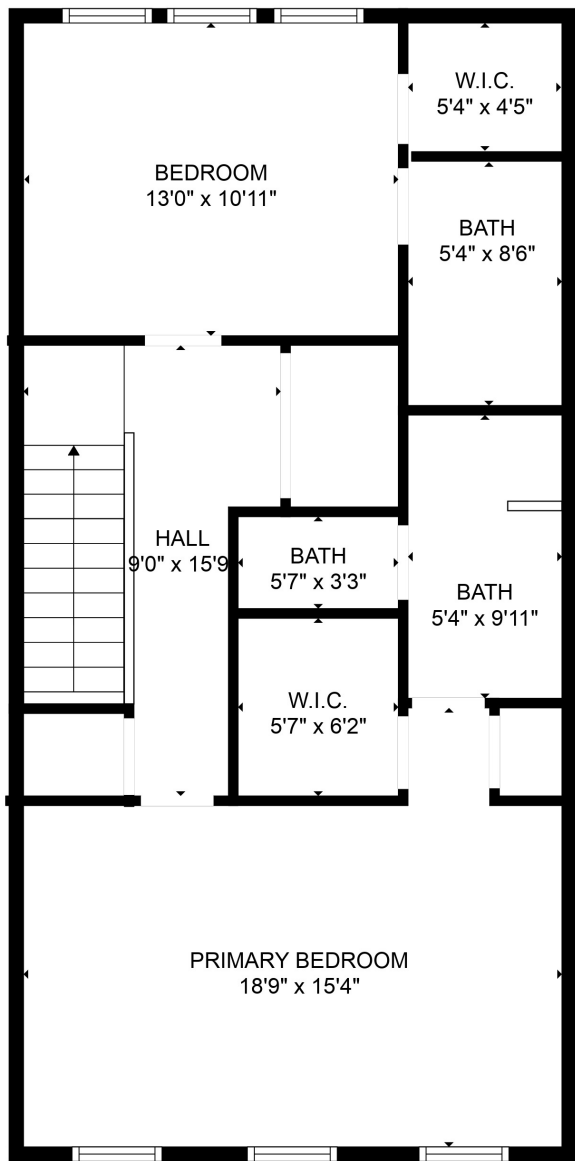

FLOOR 1

FLOOR 2

FLOOR 3

Total scanned area: 1880 sq. ft

SIZES AND DIMENSIONS ARE APPROXIMATE. ACTUAL MAY VARY.

Total scanned area: 1880 sq. ft

SIZES AND DIMENSIONS ARE APPROXIMATE. ACTUAL MAY VARY.

Total scanned area: 1880 sq. ft

SIZES AND DIMENSIONS ARE APPROXIMATE. ACTUAL MAY VARY.

Total scanned area: 1880 sq. ft

SIZES AND DIMENSIONS ARE APPROXIMATE. ACTUAL MAY VARY.