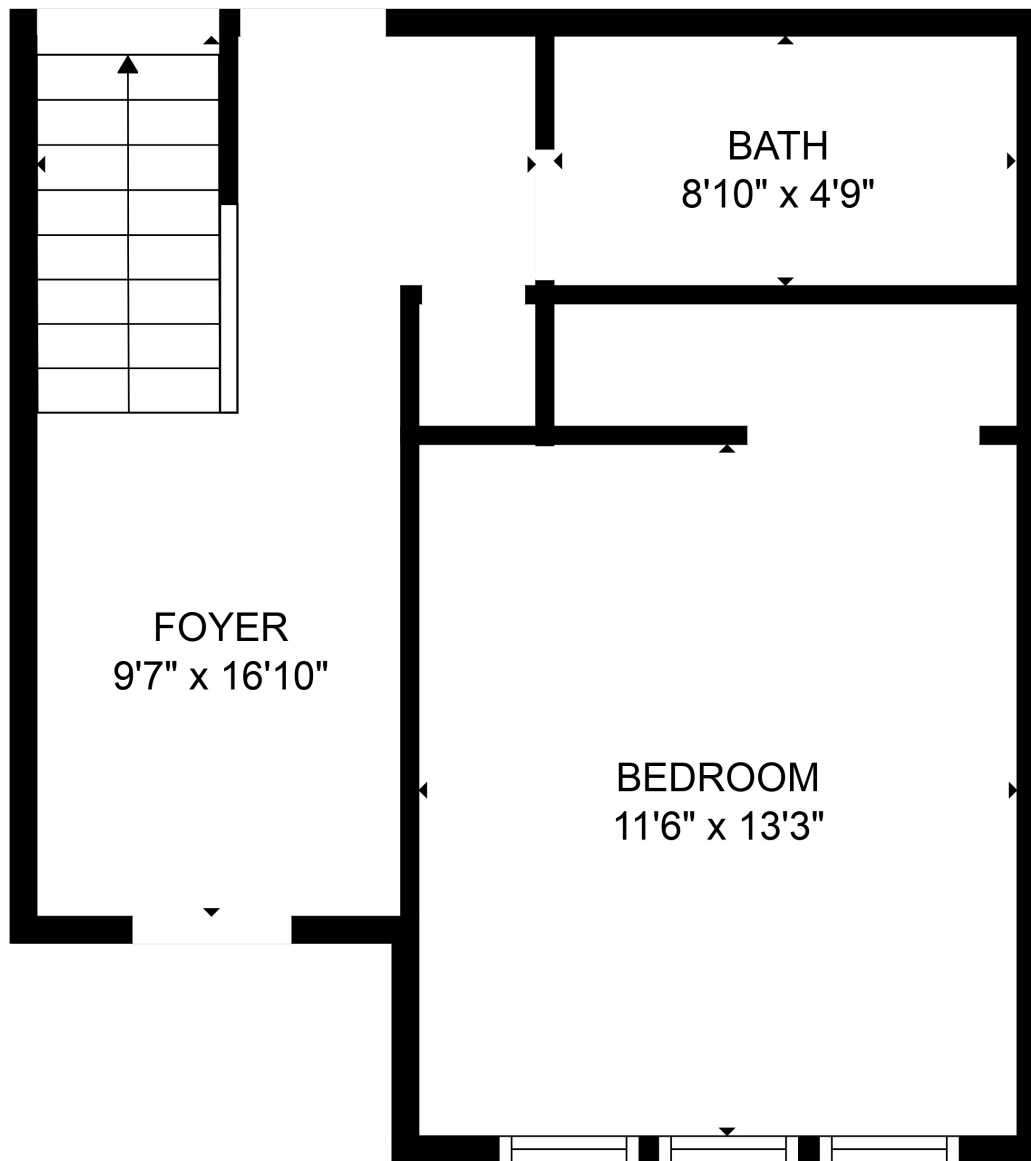

FLOOR 1

FLOOR 2

FLOOR 3

Total scanned area: 1880 sq. ft

SIZES AND DIMENSIONS ARE APPROXIMATE. ACTUAL MAY VARY.

Total scanned area: 1880 sq. ft

SIZES AND DIMENSIONS ARE APPROXIMATE. ACTUAL MAY VARY.

Total scanned area: 1880 sq. ft

SIZES AND DIMENSIONS ARE APPROXIMATE. ACTUAL MAY VARY.

Total scanned area: 1880 sq. ft

SIZES AND DIMENSIONS ARE APPROXIMATE. ACTUAL MAY VARY.