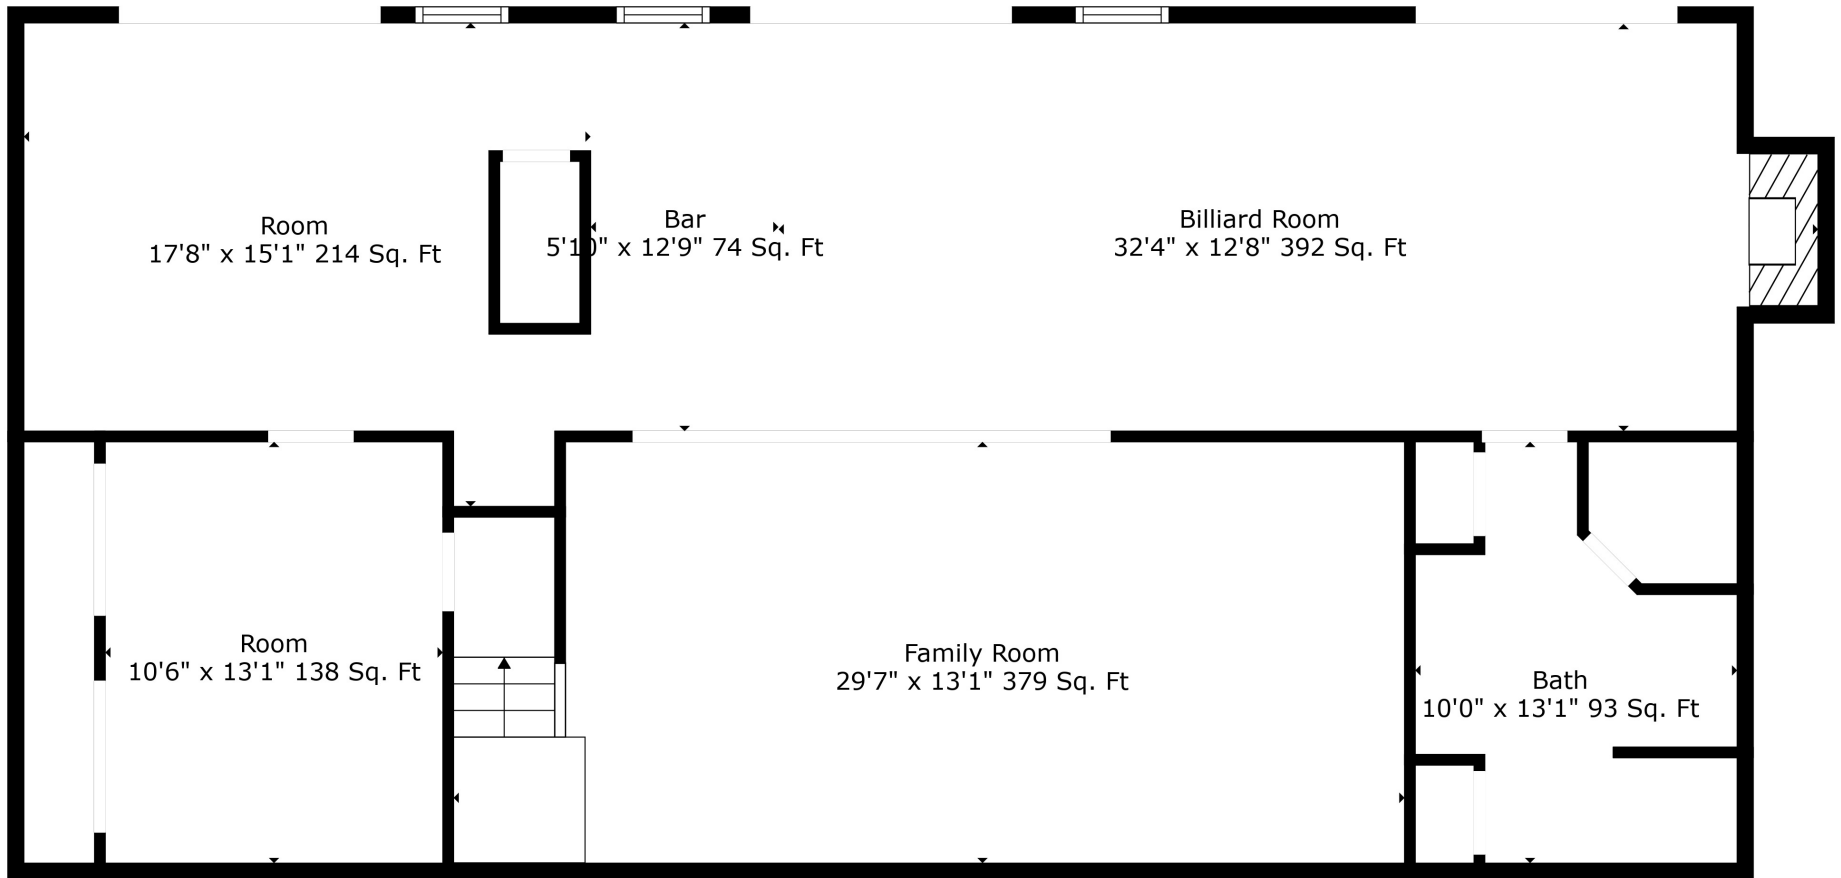

Total scanned area: 3930 sq. ft

Measurements Are Deemed Highly Reliable But Not Guaranteed.

Total scanned area: 3930 sq. ft

Measurements Are Deemed Highly Reliable But Not Guaranteed.

Total scanned area: 3930 sq. ft