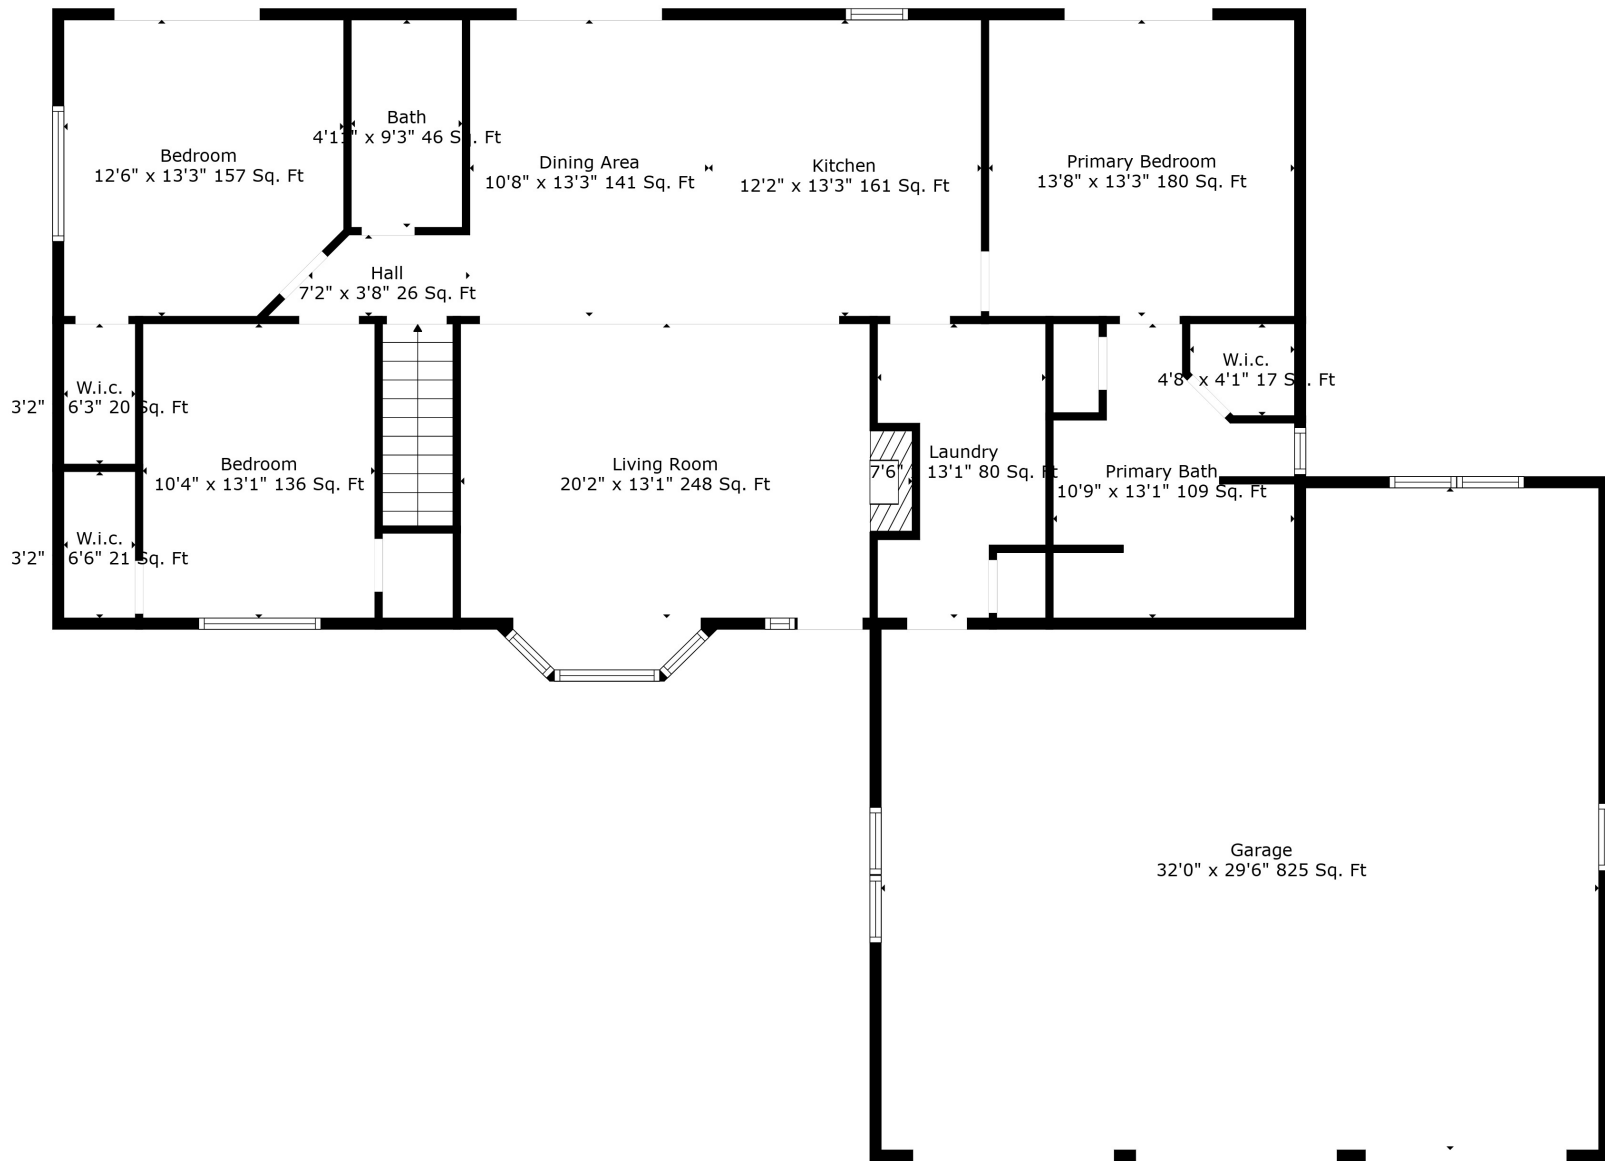

Total scanned area: 3930 sq. ft

Measurements Are Deemed Highly Reliable But Not Guaranteed.

Total scanned area: 3930 sq. ft

Measurements Are Deemed Highly Reliable But Not Guaranteed.

Total scanned area: 3930 sq. ft