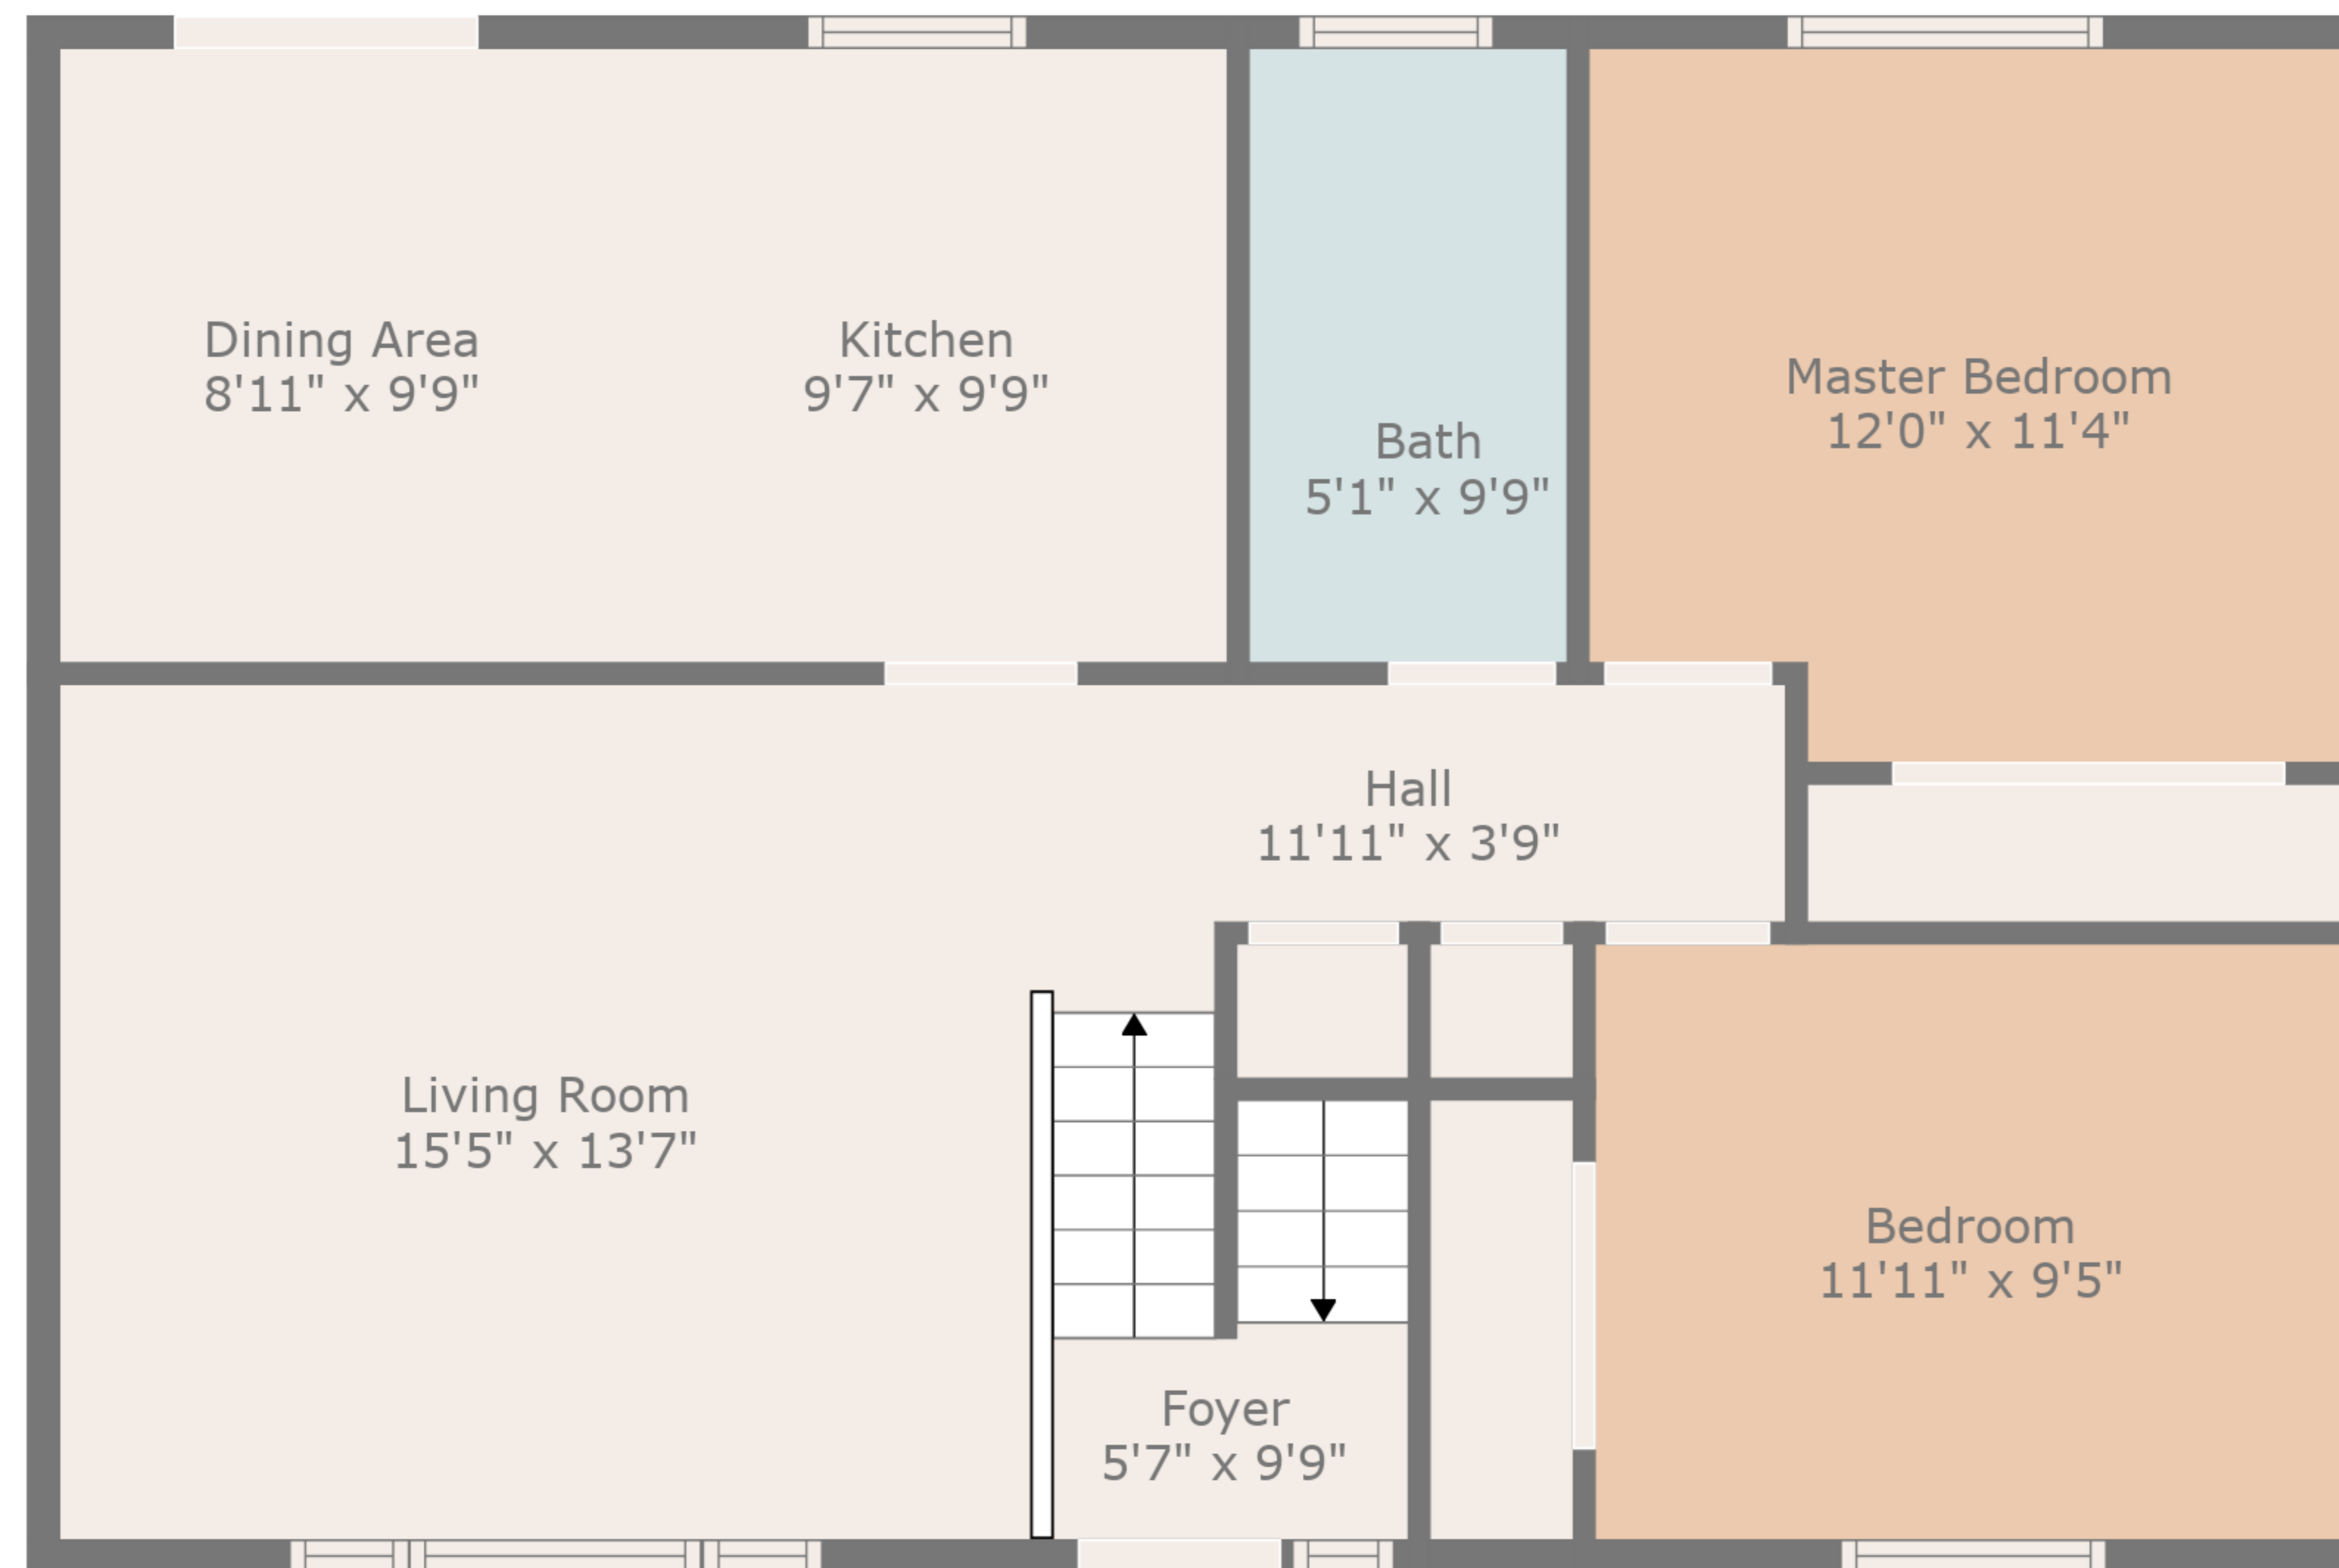

TOTAL: 1446 sq. ft

BELOW GROUND: 589 sq. ft, FLOOR 2: 857 sq. ft
 EXCLUDED AREAS: UTILITY: 30 sq. ft, GYM: 177 sq. ft

Floor 2

Floor 1