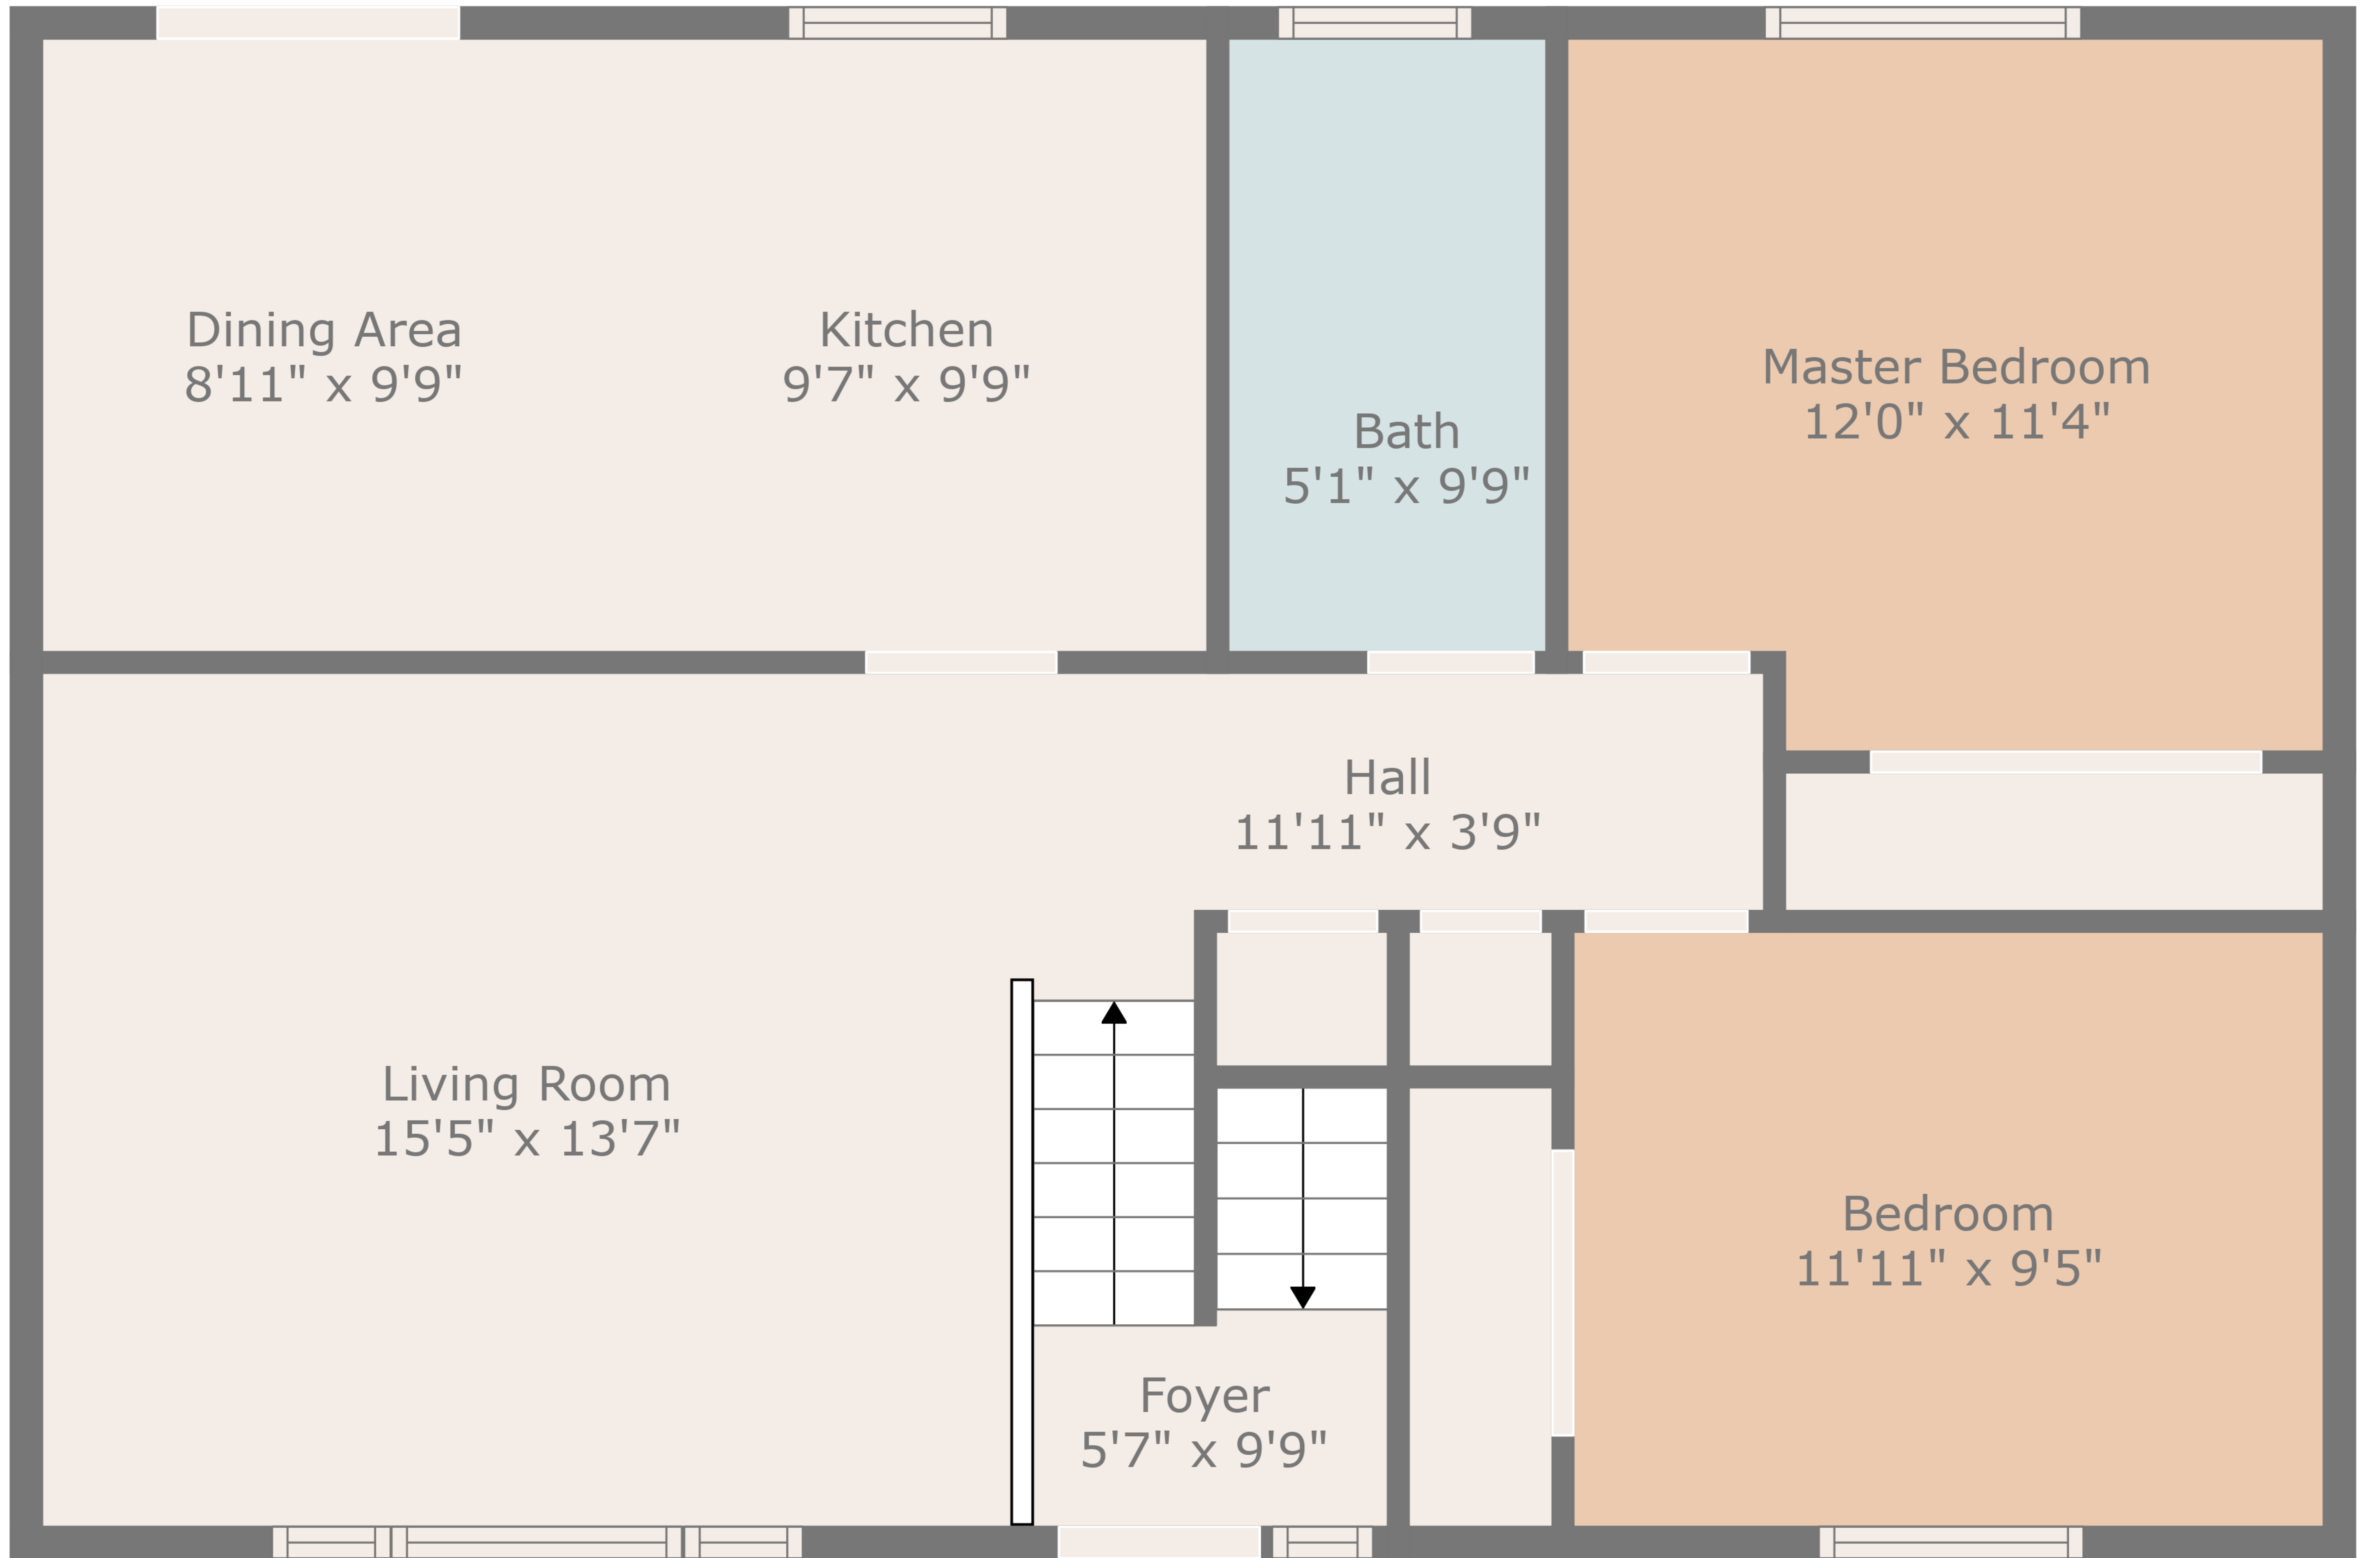

TOTAL: 1446 sq. ft

BELOW GROUND: 589 sq. ft, FLOOR 2: 857 sq. ft
 EXCLUDED AREAS: UTILITY: 30 sq. ft, GYM: 177 sq. ft

Floor 2

Floor 1