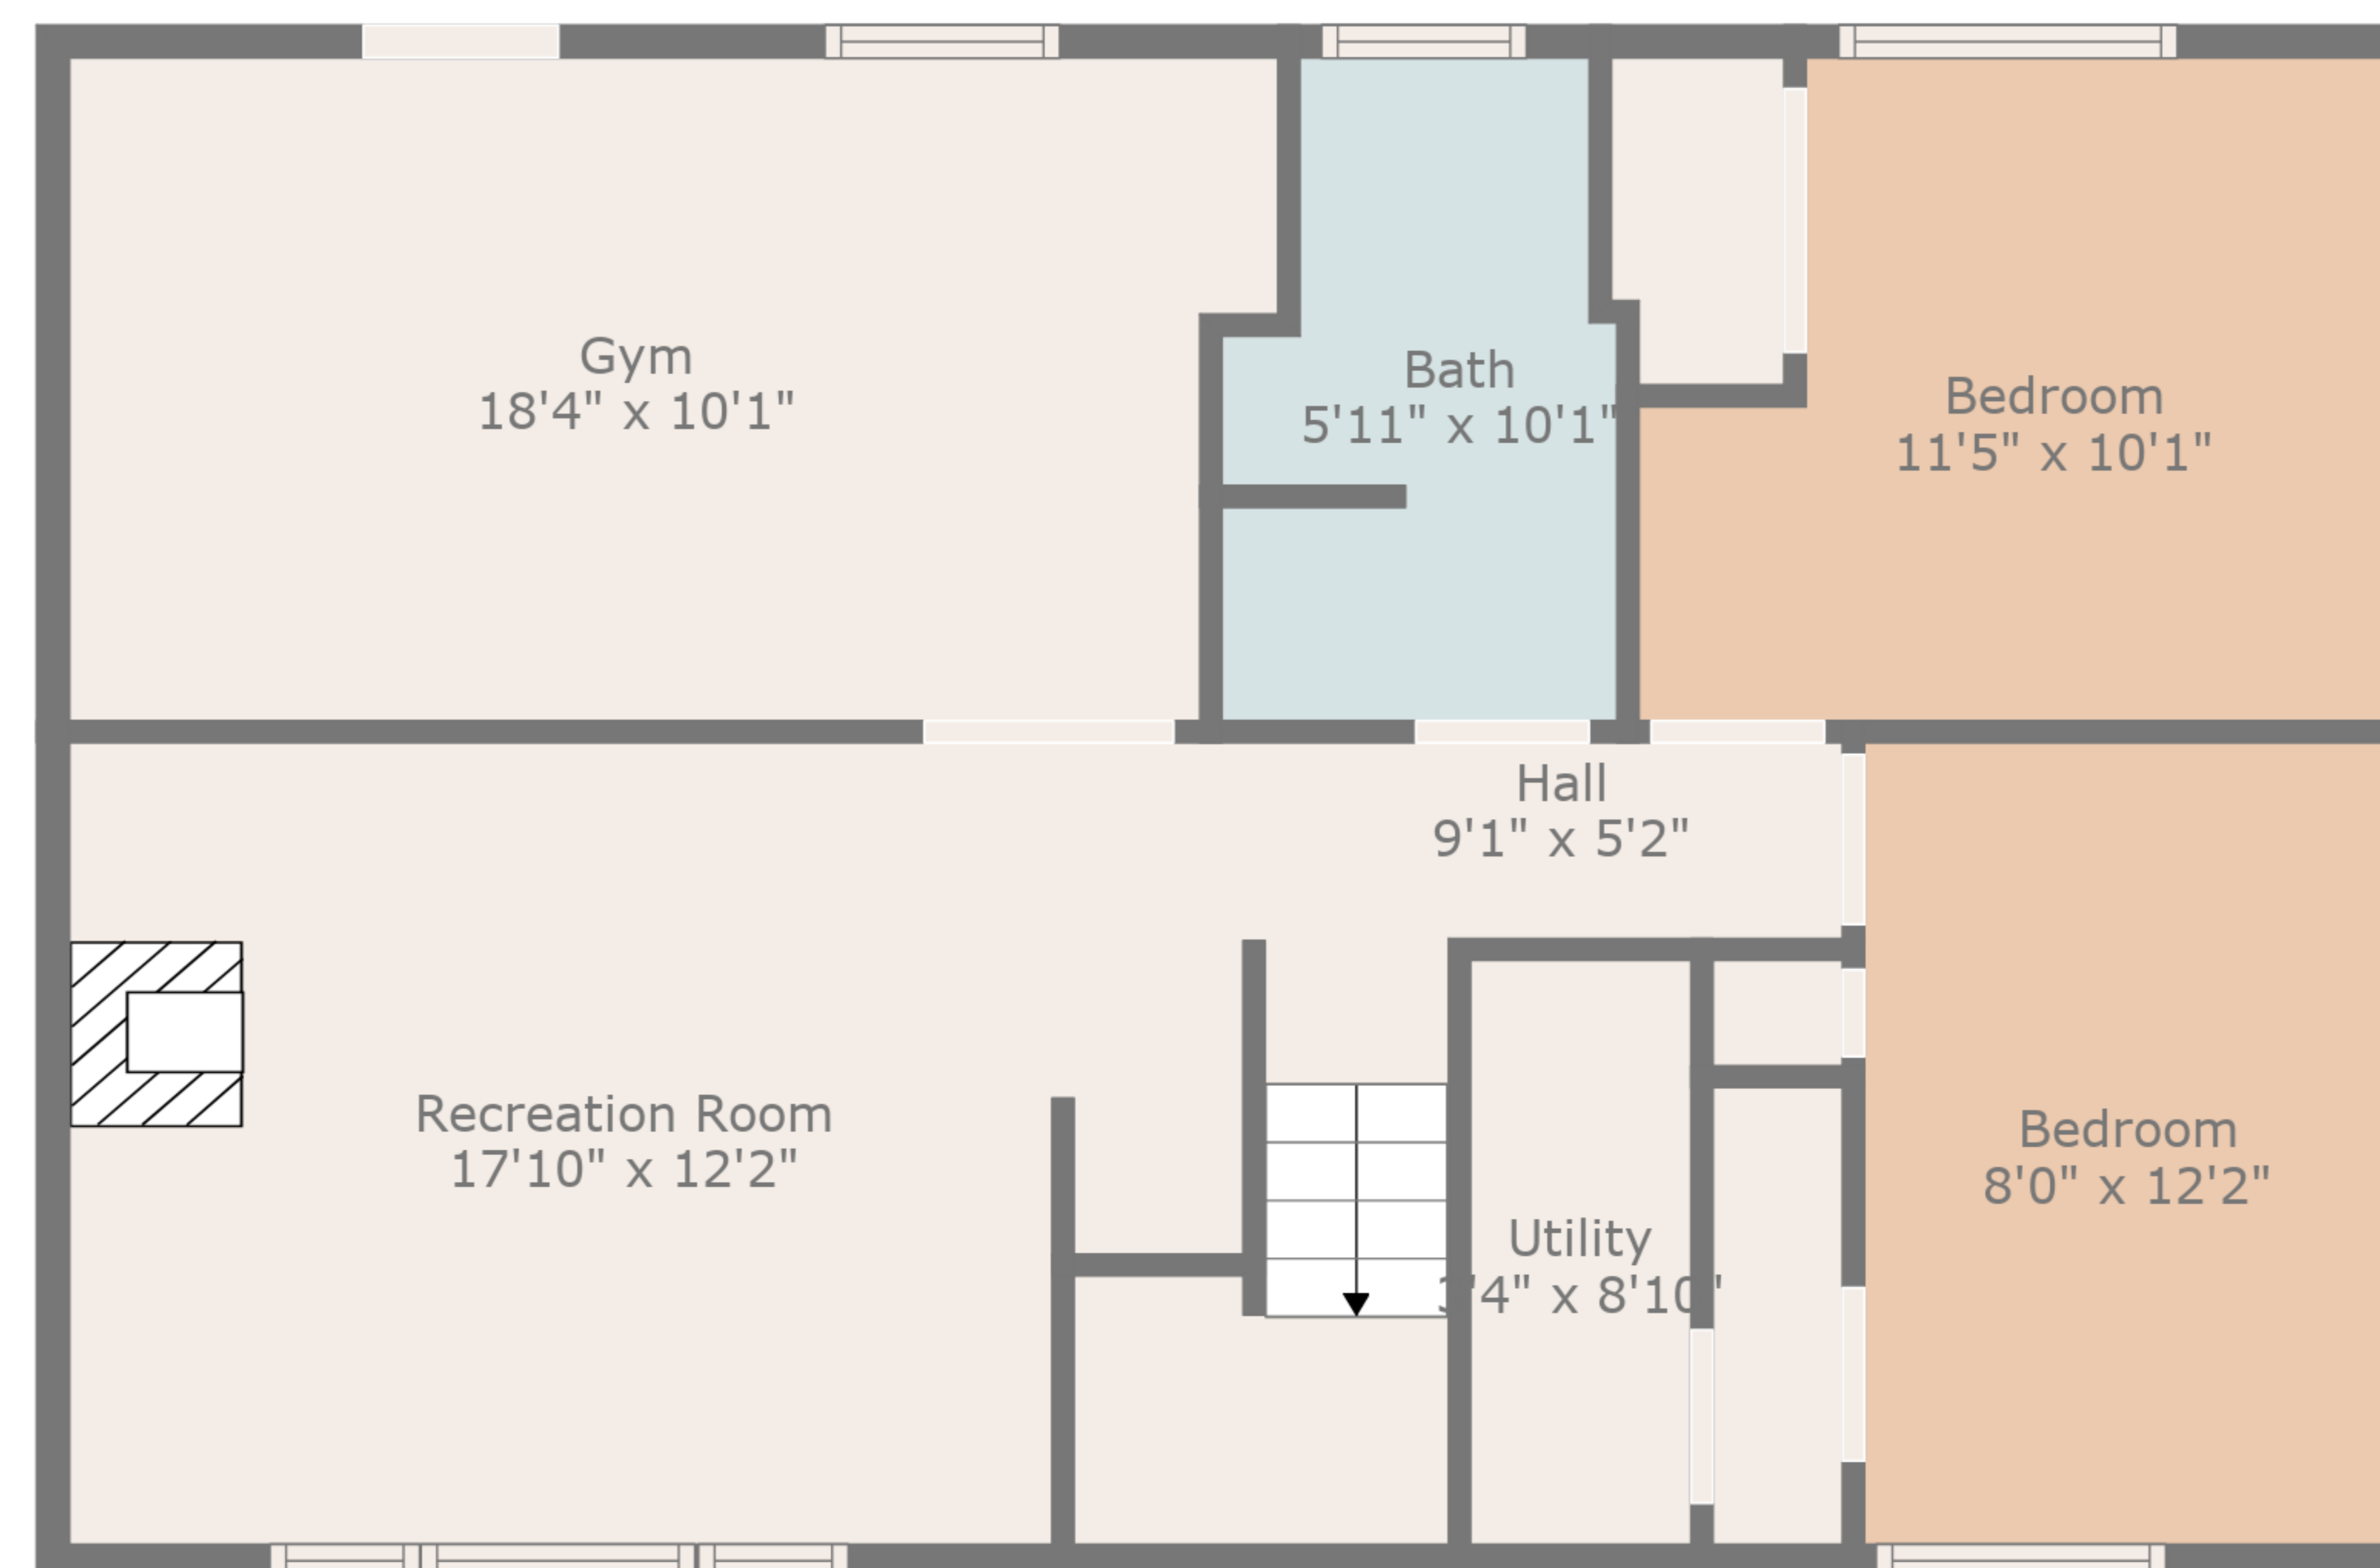

TOTAL: 1446 sq. ft

BELOW GROUND: 589 sq. ft, FLOOR 2: 857 sq. ft
 EXCLUDED AREAS: UTILITY: 30 sq. ft, GYM: 177 sq. ft

Floor 2

Floor 1