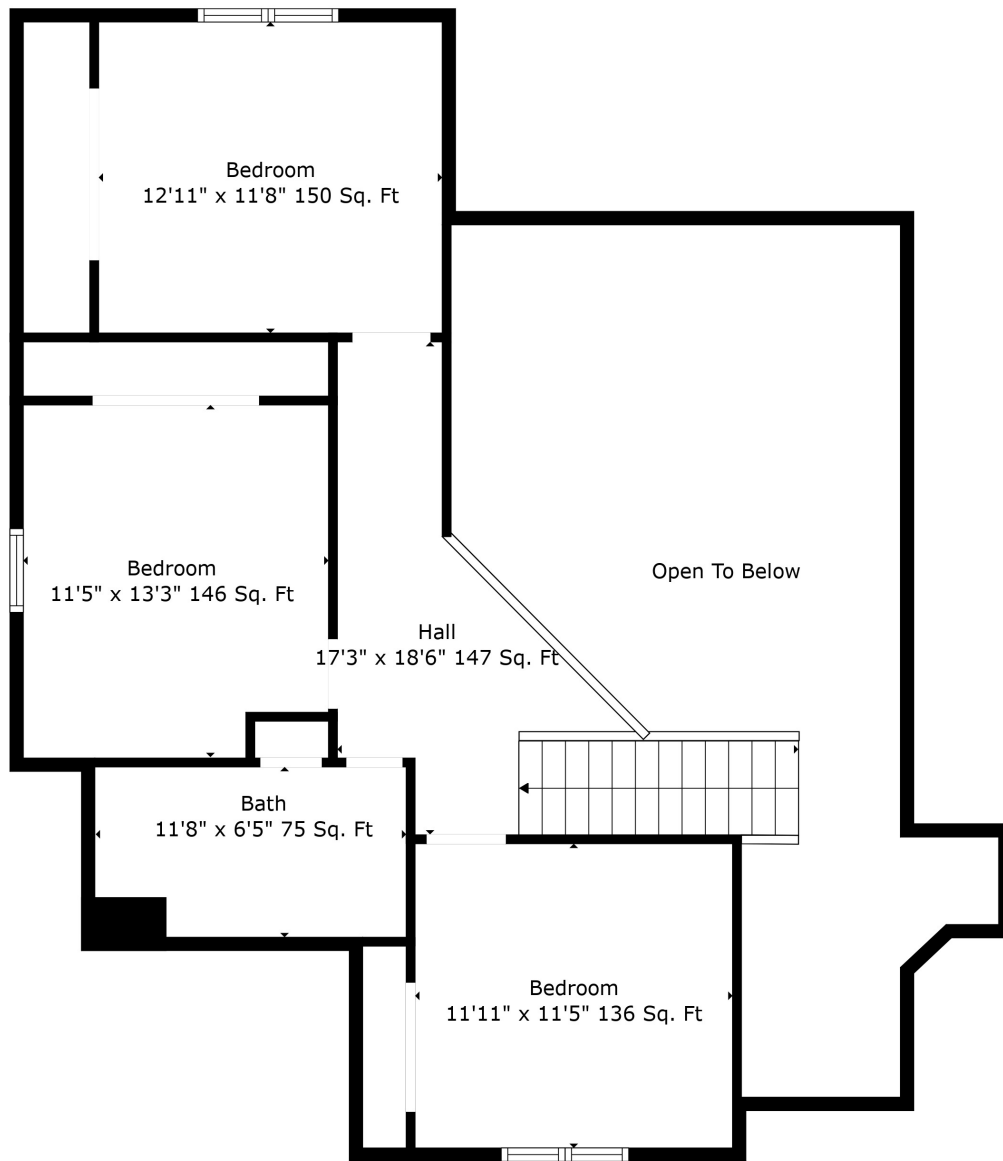

Total scanned area: 4227 sq. ft

Total scanned area: 4227 sq. ft

Total scanned area: 4227 sq. ft

Basement  
48'8" x 41'4" 1567 Sq. Ft

Total scanned area: 4227 sq. ft

Measurements Are Calculated By Cubicasa Technology. Deemed Highly Reliable But Not Guaranteed.