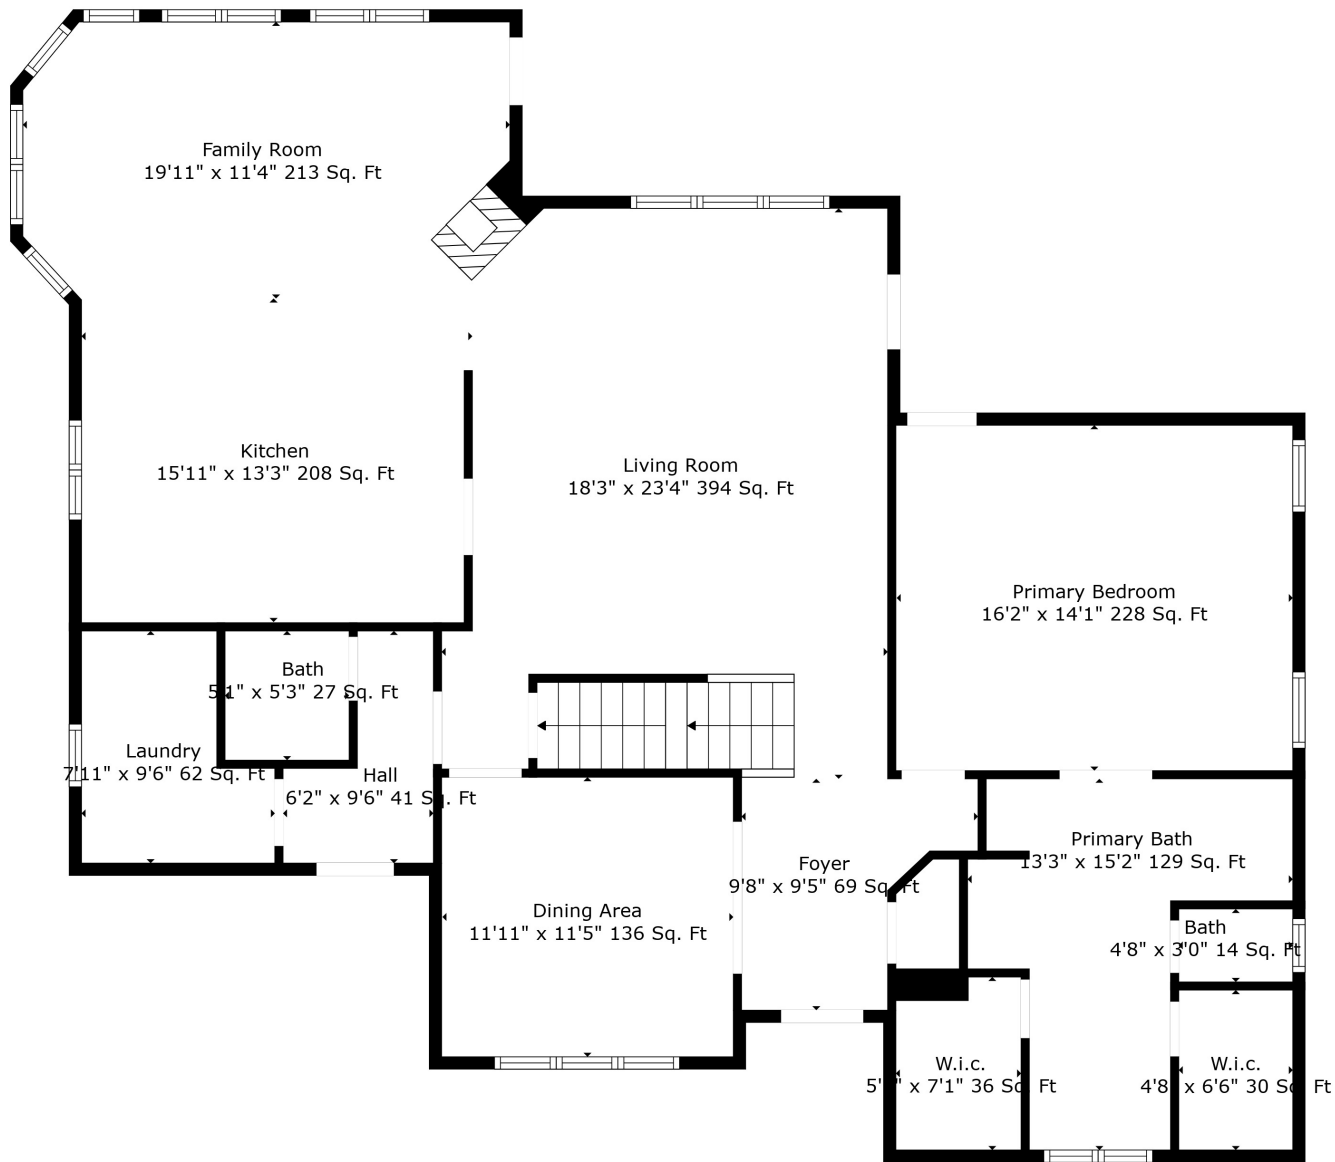

Total scanned area: 4227 sq. ft

Total scanned area: 4227 sq. ft

Total scanned area: 4227 sq. ft

Basement  
48'8" x 41'4" 1567 Sq. Ft

Total scanned area: 4227 sq. ft

Measurements Are Calculated By Cubicasa Technology. Deemed Highly Reliable But Not Guaranteed.