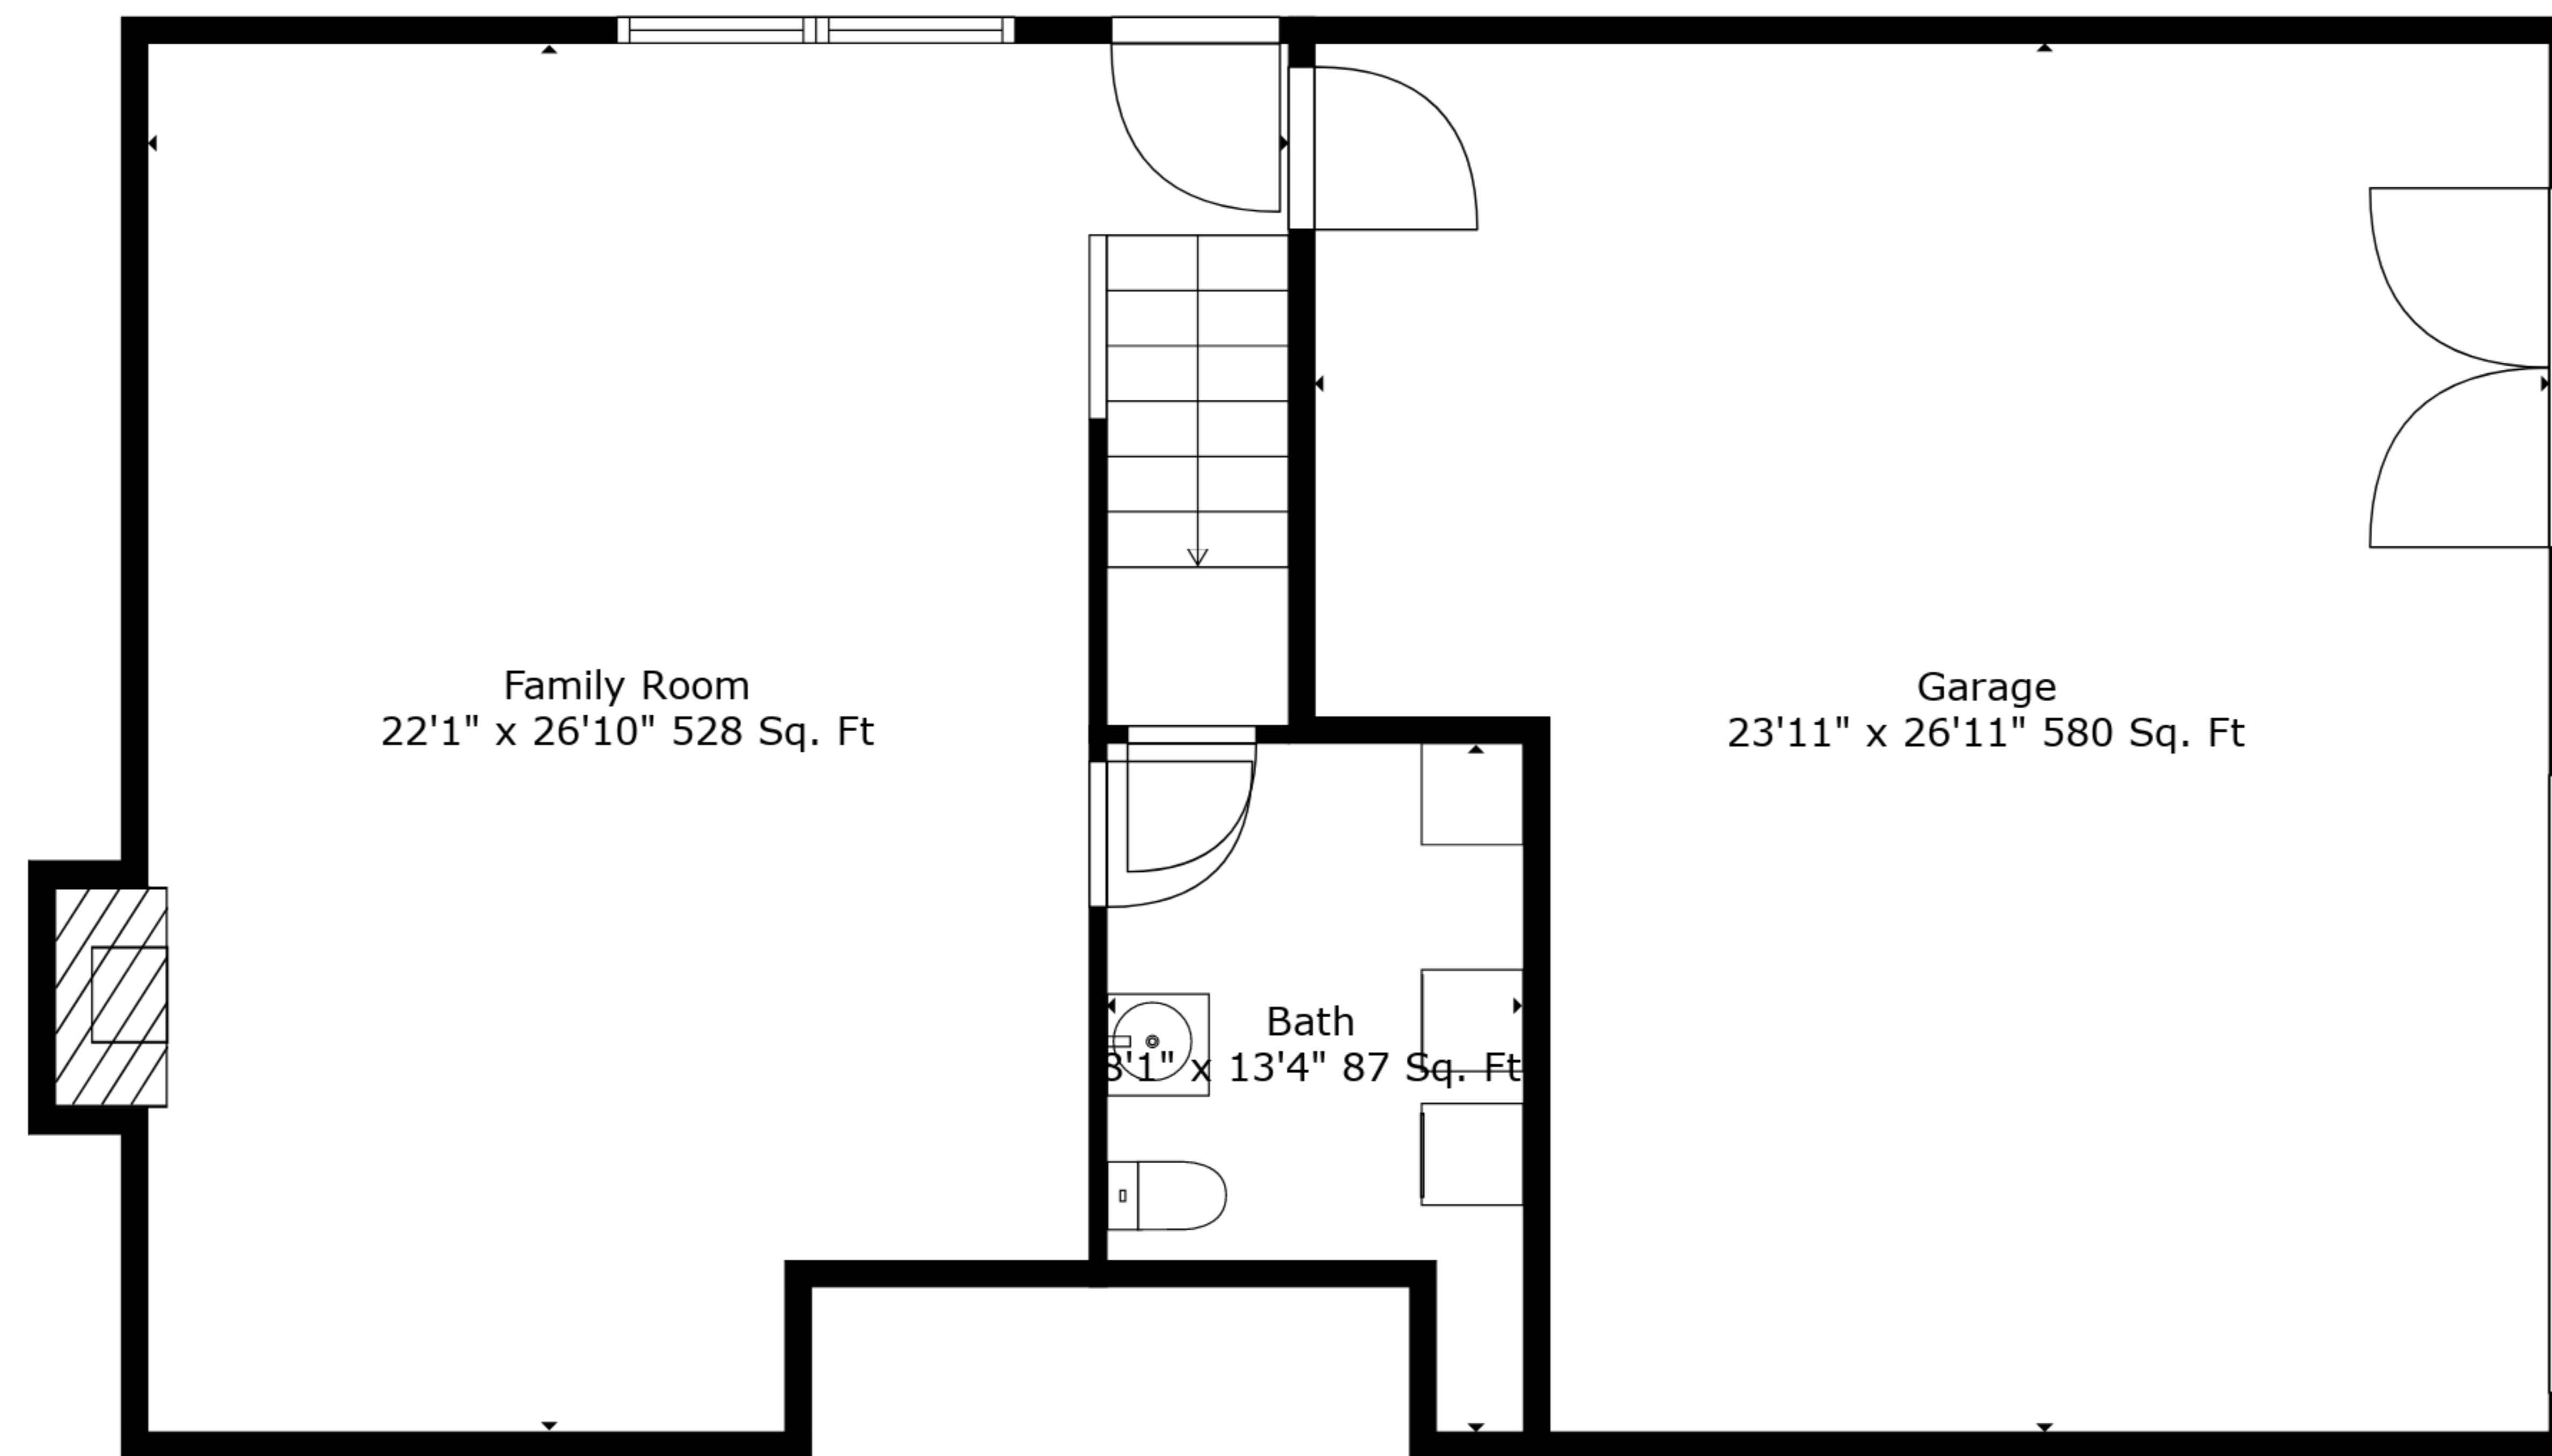

Family Room
22'1" x 26'10" 528 Sq. Ft

Garage
23'11" x 26'11" 580 Sq. Ft

Bath
8'1" x 13'4" 87 Sq. Ft

TOTAL: 1862 sq. ft
FLOOR 1: 616 sq. ft, FLOOR 2: 1246 sq. ft
EXCLUDED AREAS: GARAGE: 580 sq. ft, FIREPLACE: 20 sq. ft

Measurements Are Deemed Highly Reliable But Not Guaranteed.

TOTAL: 1862 sq. ft

FLOOR 1: 616 sq. ft, FLOOR 2: 1246 sq. ft

EXCLUDED AREAS: GARAGE: 580 sq. ft, FIREPLACE: 20 sq. ft

Measurements Are Deemed Highly Reliable But Not Guaranteed.

Floor 2

Floor 1

TOTAL: 1862 sq. ft
 FLOOR 1: 616 sq. ft, FLOOR 2: 1246 sq. ft
 EXCLUDED AREAS: GARAGE: 580 sq. ft, FIREPLACE: 20 sq. ft

Measurements Are Deemed Highly Reliable But Not Guaranteed.