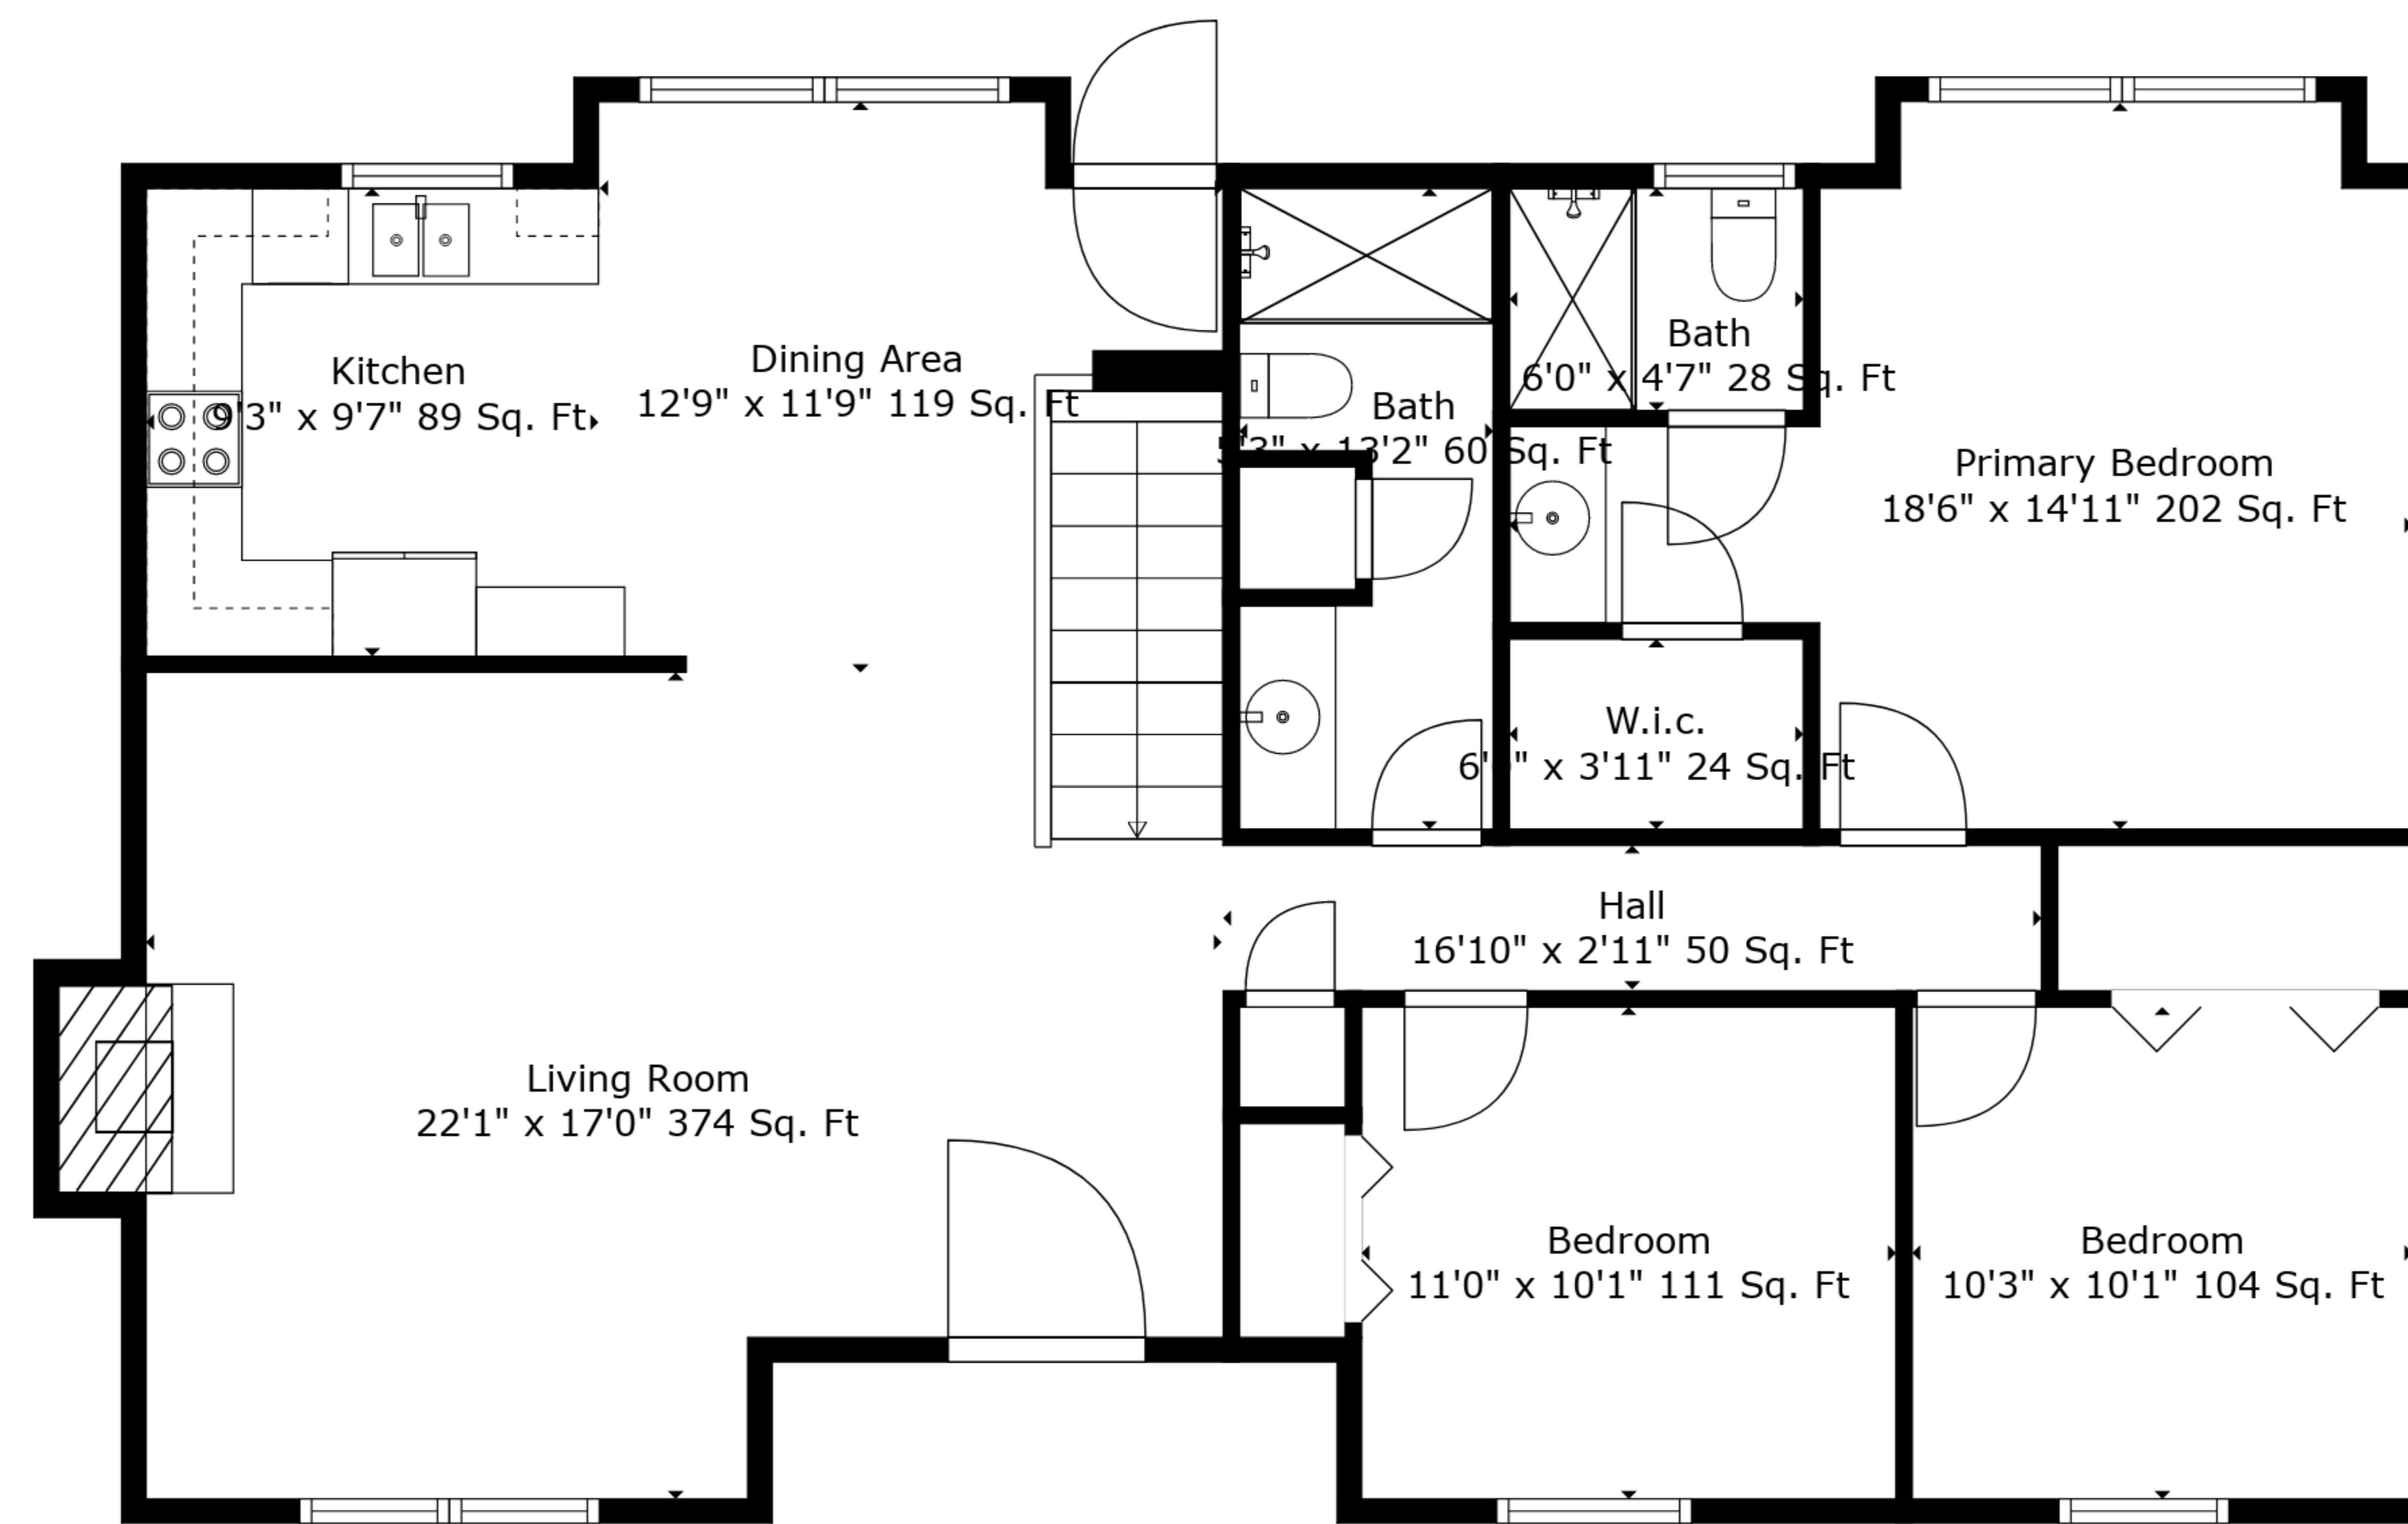

Family Room
22'1" x 26'10" 528 Sq. Ft

Garage
23'11" x 26'11" 580 Sq. Ft

Bath
8'1" x 13'4" 87 Sq. Ft

TOTAL: 1862 sq. ft
FLOOR 1: 616 sq. ft, FLOOR 2: 1246 sq. ft
EXCLUDED AREAS: GARAGE: 580 sq. ft, FIREPLACE: 20 sq. ft

Measurements Are Deemed Highly Reliable But Not Guaranteed.

TOTAL: 1862 sq. ft

FLOOR 1: 616 sq. ft, FLOOR 2: 1246 sq. ft

EXCLUDED AREAS: GARAGE: 580 sq. ft, FIREPLACE: 20 sq. ft

Measurements Are Deemed Highly Reliable But Not Guaranteed.

Floor 2

Floor 1

TOTAL: 1862 sq. ft
 FLOOR 1: 616 sq. ft, FLOOR 2: 1246 sq. ft
 EXCLUDED AREAS: GARAGE: 580 sq. ft, FIREPLACE: 20 sq. ft

Measurements Are Deemed Highly Reliable But Not Guaranteed.