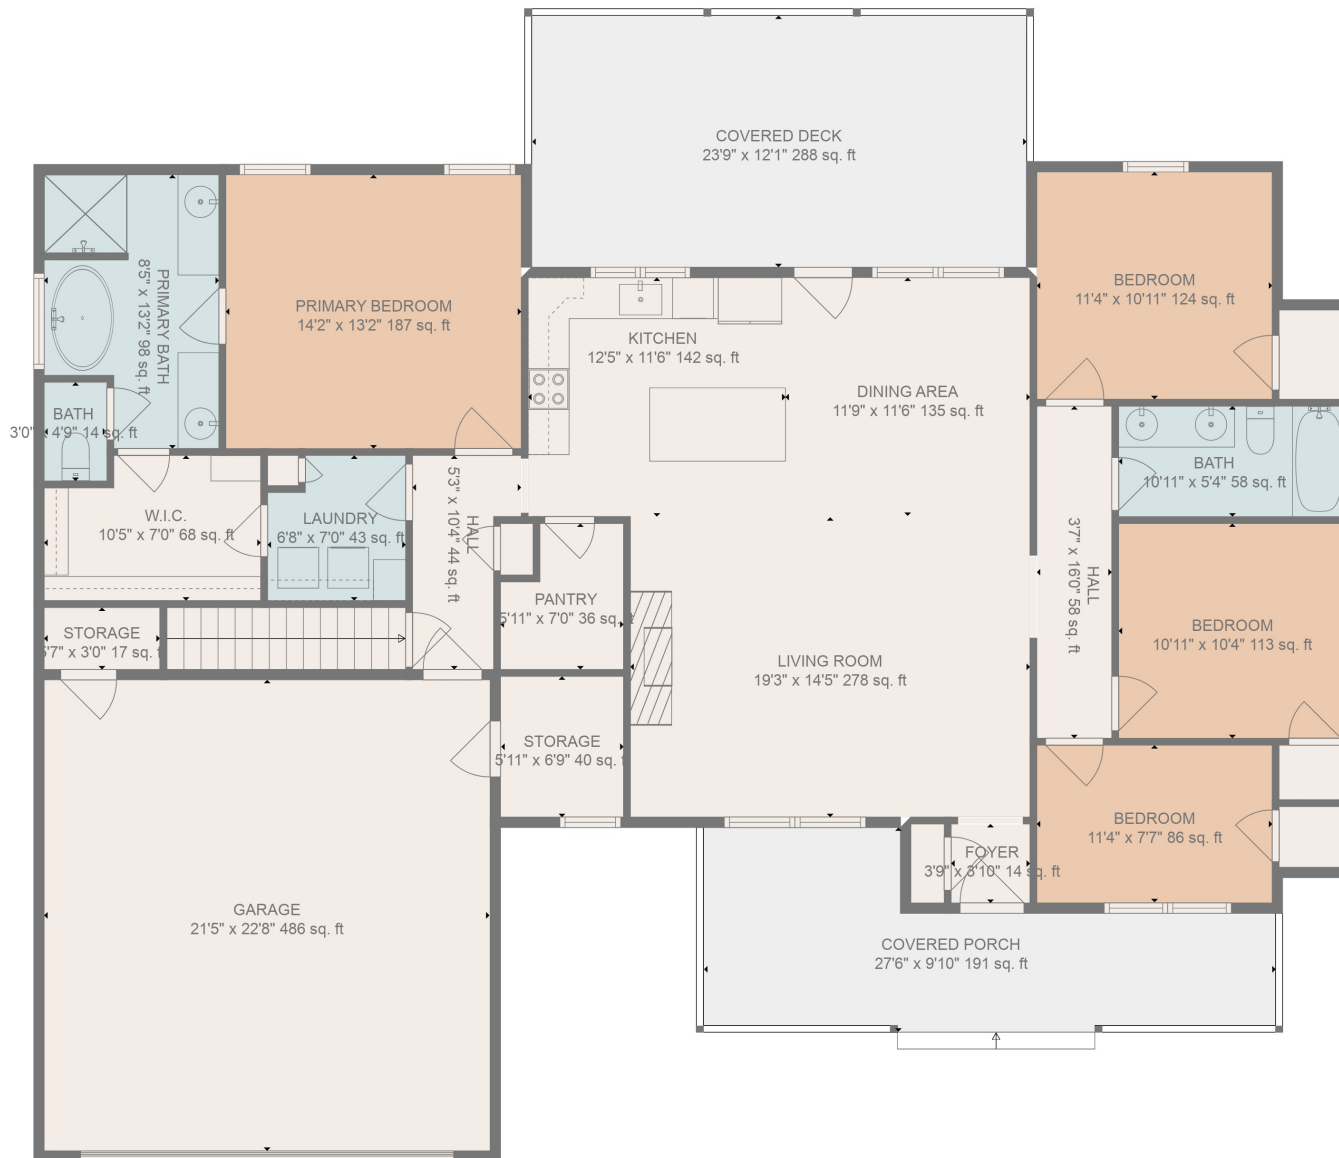

FLOOR 2

FLOOR 1

Total scanned area: 5048 sq. ft

SIZES AND DIMENSIONS ARE APPROXIMATE, ACTUAL MAY VARY.

Total scanned area: 5048 sq. ft

SIZES AND DIMENSIONS ARE APPROXIMATE, ACTUAL MAY VARY.

Total scanned area: 5048 sq. ft

SIZES AND DIMENSIONS ARE APPROXIMATE, ACTUAL MAY VARY.