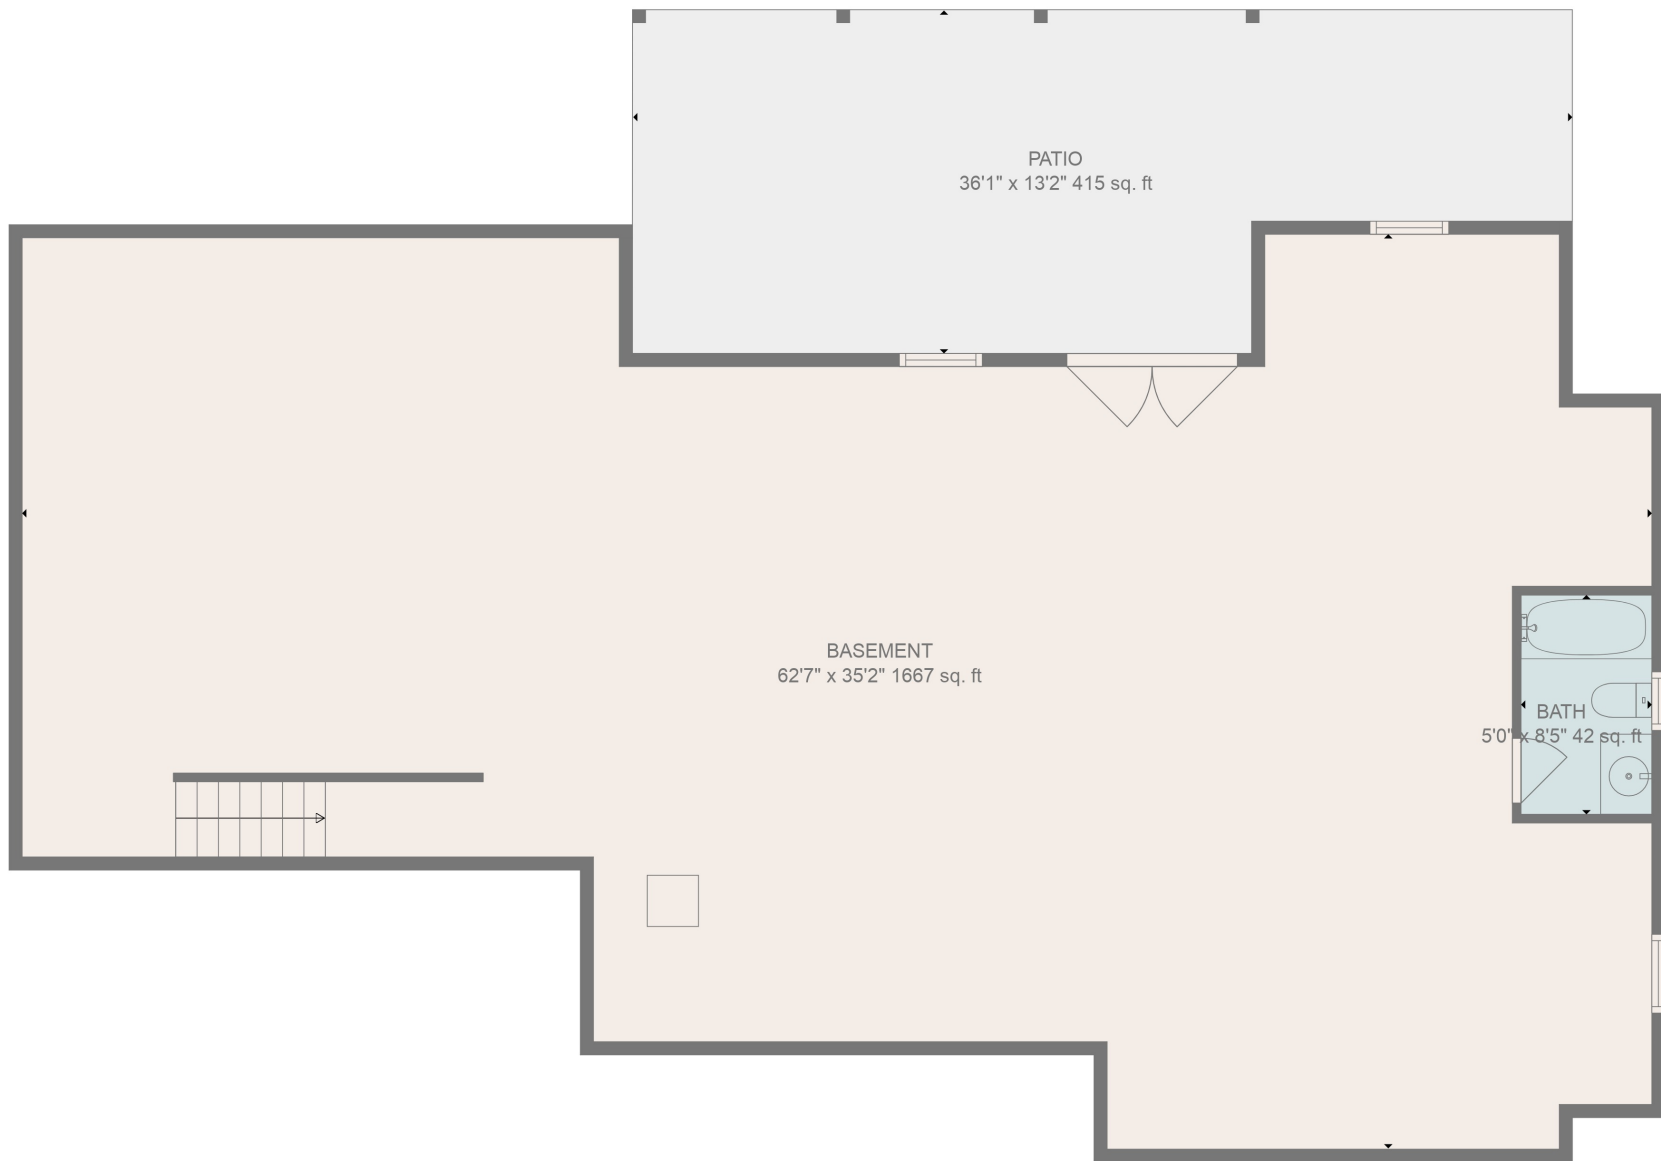

FLOOR 2

FLOOR 1

Total scanned area: 5048 sq. ft

SIZES AND DIMENSIONS ARE APPROXIMATE, ACTUAL MAY VARY.

Total scanned area: 5048 sq. ft

SIZES AND DIMENSIONS ARE APPROXIMATE, ACTUAL MAY VARY.

Total scanned area: 5048 sq. ft

SIZES AND DIMENSIONS ARE APPROXIMATE, ACTUAL MAY VARY.