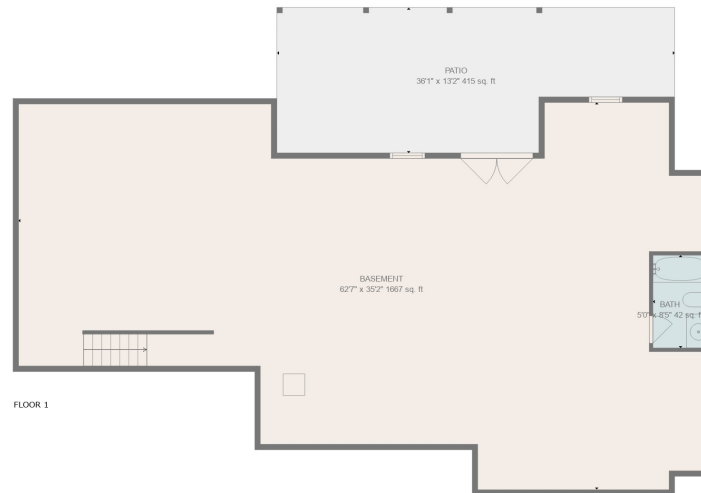

FLOOR 2

FLOOR 1

Total scanned area: 5048 sq. ft

SIZES AND DIMENSIONS ARE APPROXIMATE, ACTUAL MAY VARY.

Total scanned area: 5048 sq. ft

SIZES AND DIMENSIONS ARE APPROXIMATE, ACTUAL MAY VARY.

Total scanned area: 5048 sq. ft

SIZES AND DIMENSIONS ARE APPROXIMATE, ACTUAL MAY VARY.