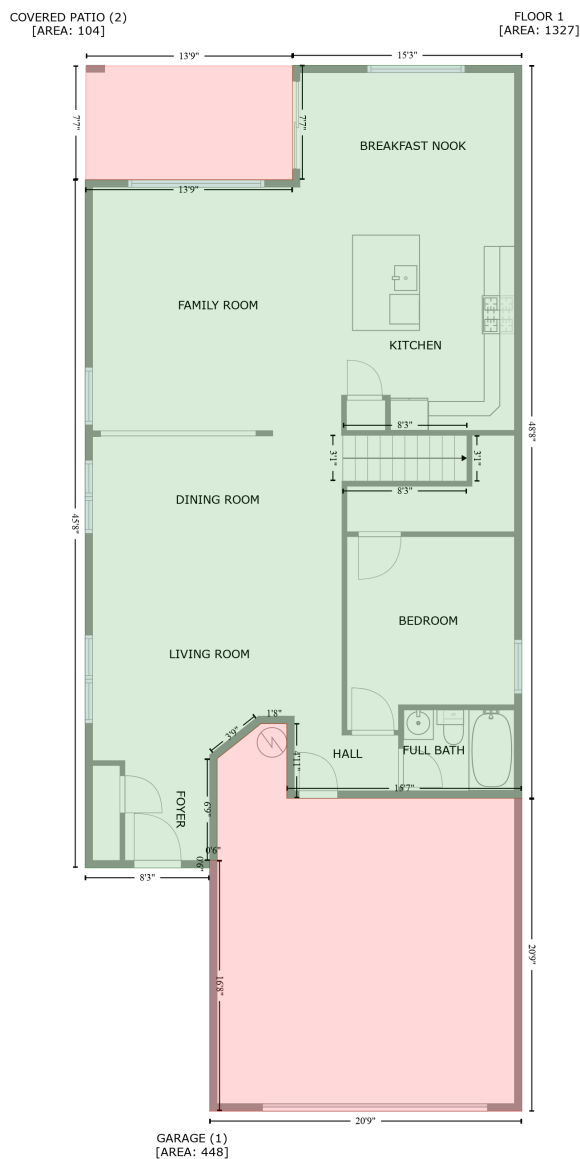

8186 Artisan Cir, Seminole Lake Country Club, Seminole, Pinellas County, Florida, United States, 33777

Gross Living Area: 3211 sq. ft

Space	Area (sq. ft)	Calculation <small>Coordinate Polygon Area Algorithm using inches</small>
FLOOR 1 (Living area)	1327	$-((372.4 + 372.4) * (-1.7 - 582) + (372.4 + 185) * (582 - 582) + (185 + 185) * (582 - 522.6) + (185 + 164.6) * (522.6 - 522.6) + (164.6 + 147.2) * (522.6 - 536.6) + (147.2 + 129.5) * (536.6 - 550.4) + (129.5 + 129.5) * (550.4 - 631.5) + (129.5 + 123.5) * (631.5 - 631.5) + (123.5 + 123.5) * (631.5 - 637.5) + (123.5 + 24.3) * (637.5 - 637.5) + (24.3 + 24.3) * (637.5 - 89.5) + (24.3 + 189.5) * (89.5 - 89.5) + (189.5 + 189.5) * (89.5 - -1.7) + (189.5 + 372.4) * (-1.7 - -1.7)) * 0.5 * 0.00694$
GARAGE	448	$-((185 + 185) * (522.6 - 582) + (185 + 372.4) * (582 - 582) + (372.4 + 372.4) * (582 - 831.2) +$

8186 Artisan Cir, Seminole Lake Country Club, Seminole, Pinellas County, Florida, United States, 33777

Gross Living Area: 3211 sq. ft

Space	Area (sq. ft)	Calculation <small>Coordinate Polygon Area Algorithm using inches</small>
(Non-living area)		$(372.4 + 123.5) * (831.2 - 831.2) + (123.5 + 123.5) * (831.2 - 631.5) + (123.5 + 129.5) * (631.5 - 631.5) + (129.5 + 129.5) * (631.5 - 550.4) + (129.5 + 164.6) * (550.4 - 522.6) + (164.6 + 185) * (522.6 - 522.6) * 0.5 * 0.00694$
COVERED PATIO (Non-living area)	104	$-((189.5 + 189.5) * (-1.1 - 89.5) + (189.5 + 24.9) * (89.5 - 89.5) + (24.9 + 24.9) * (89.5 - -1.1) + (24.9 + 189.5) * (-1.1 - -1.1)) * 0.5 * 0.00694$