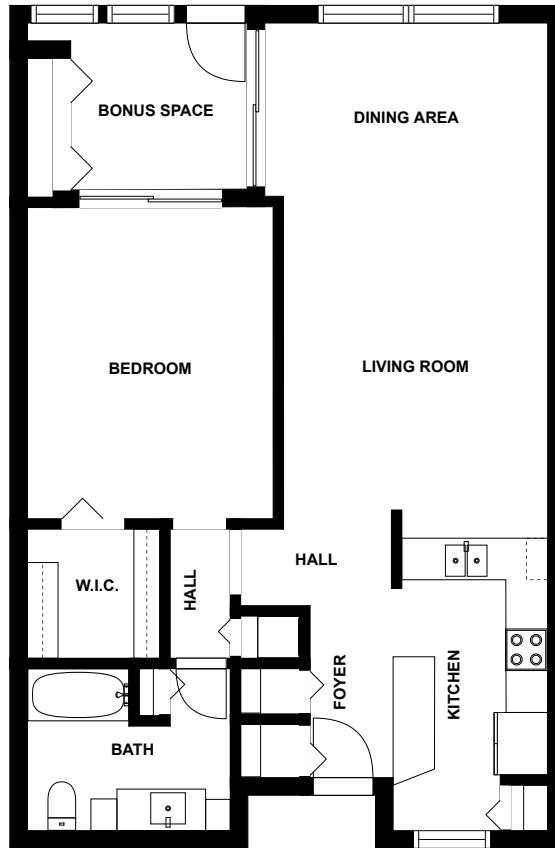

Home report

2758 Countryside Blvd 105
Clearwater

Highlights

1 Kitchen

1 Living room

1 Bedroom

1 Bath

14 Doors

Floor plan

fvm

SIZES AND DIMENSIONS ARE APPROXIMATE, ACTUAL MAY VARY.

Appendix 1: Data sheet

Hall - 2	Closet - 1	Closet - WalkIn - 1
Bath - 1	LivingRoom - 1	Entry - 1
Entry - Foyer - 1	Kitchen - 1	Dining - 1
Dining - Open - 1	Bedroom - 1	