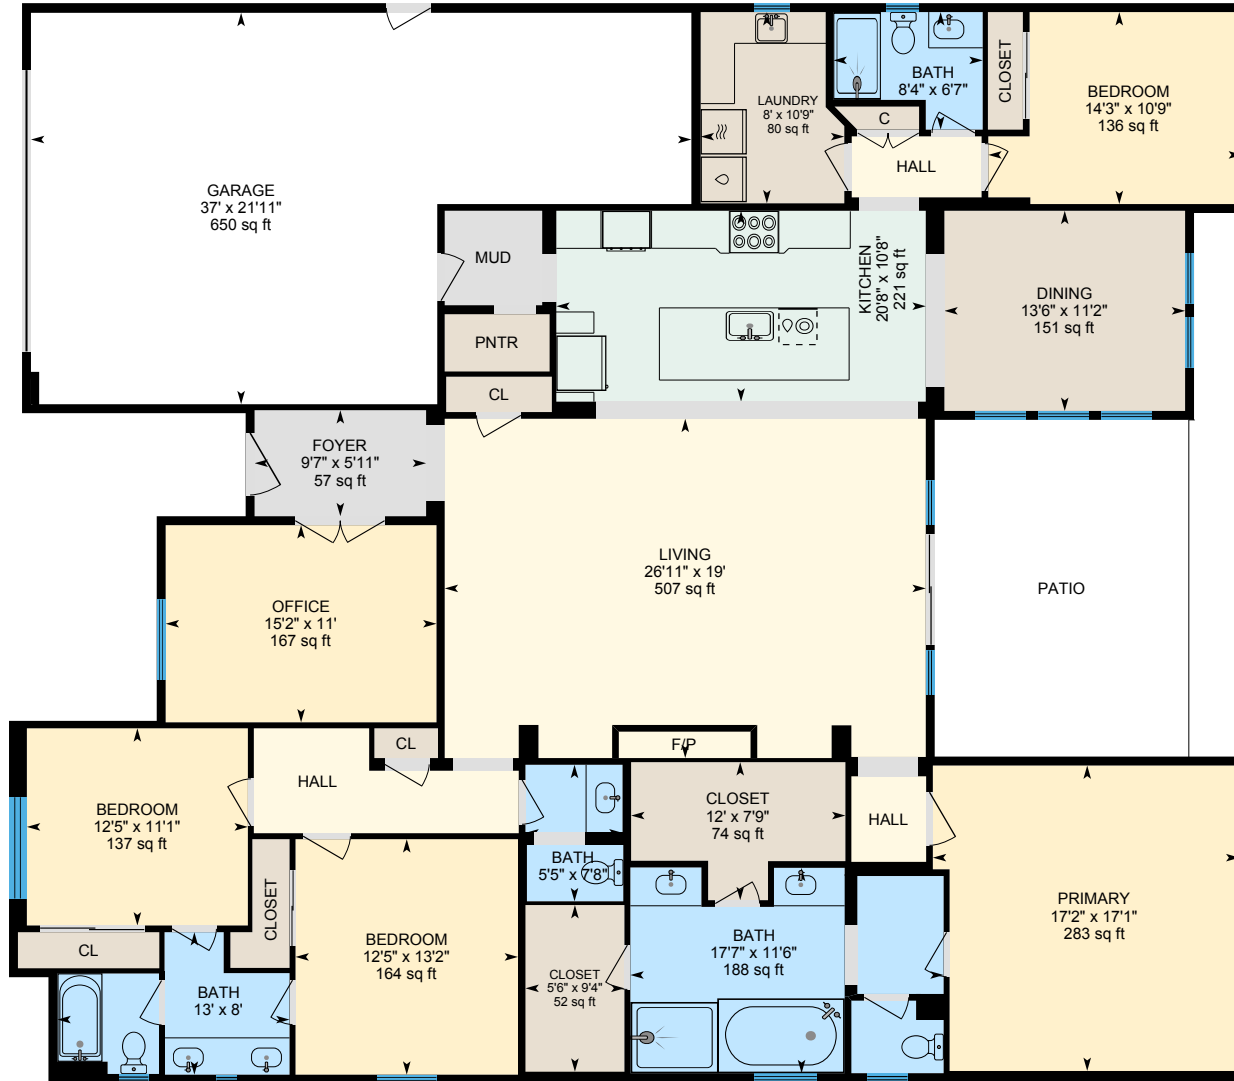

2536 Peabody Ave, Manteca, CA

Main Floor Finished Area 2932.25 sq ft
Unfinished Area 686.98 sq ft

PREPARED: 2024/05/29

White regions are excluded from total floor area in iGUIDE floor plans. All room dimensions and floor areas must be considered approximate and are subject to independent verification.