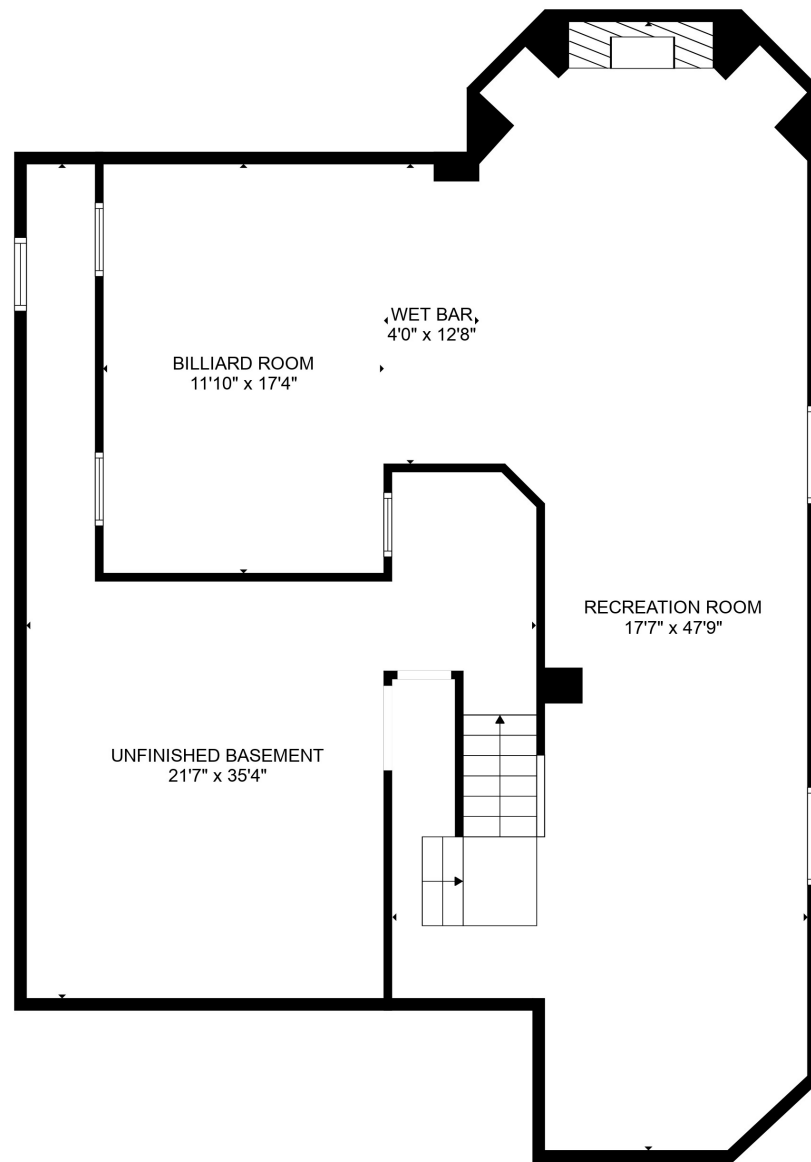

Total scanned area: 4490 sq. ft

MEASUREMENTS ARE CALCULATED BY CUBICASA TECHNOLOGY. DEEMED HIGHLY RELIABLE BUT NOT GUARANTEED.

Total scanned area: 4490 sq. ft

MEASUREMENTS ARE CALCULATED BY CUBICASA TECHNOLOGY. DEEMED HIGHLY RELIABLE BUT NOT GUARANTEED.