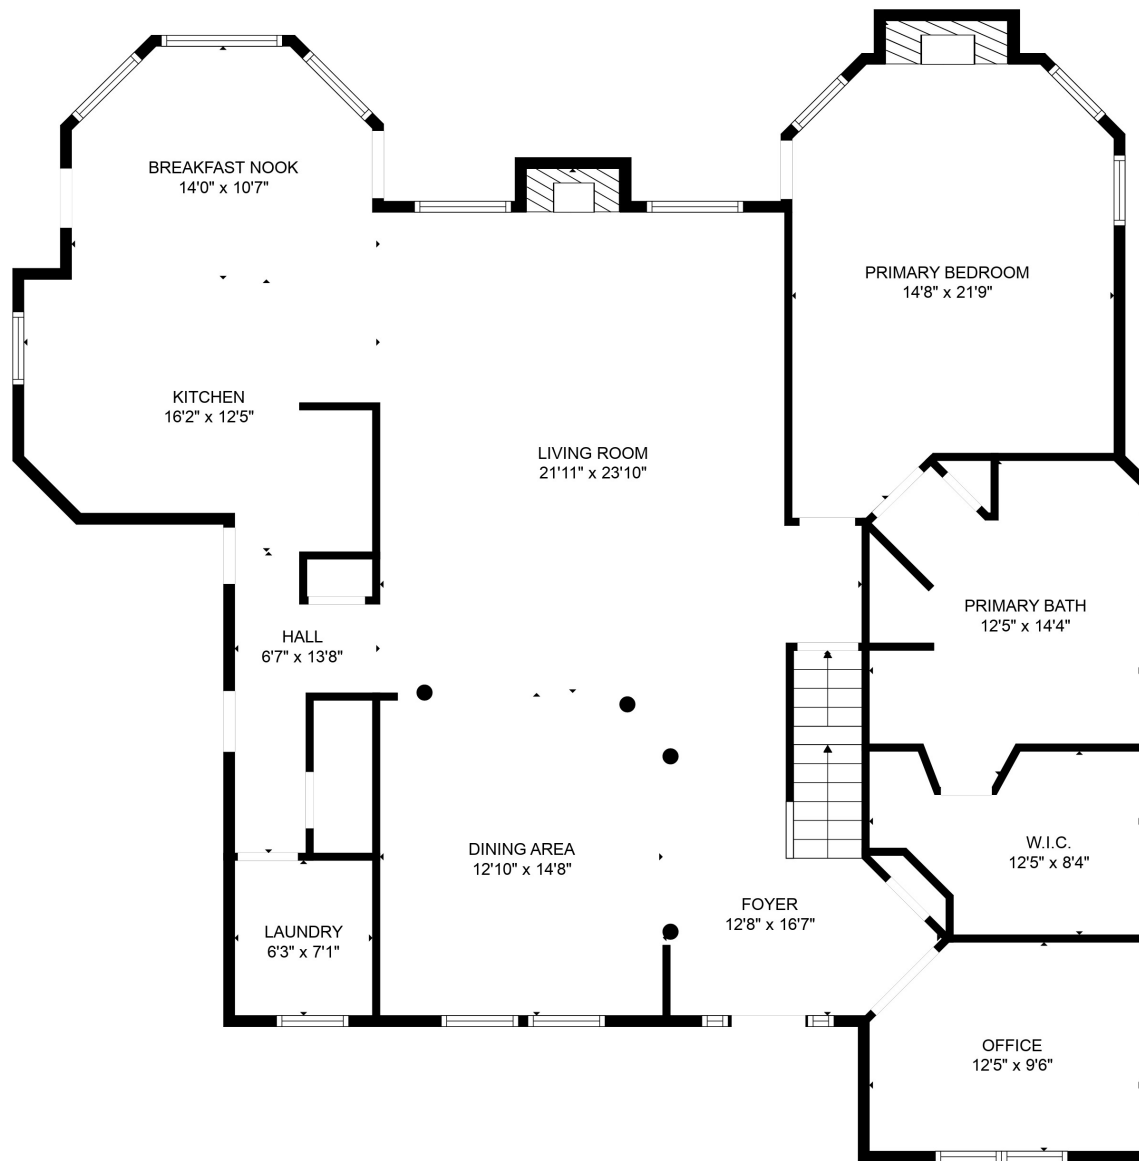

Total scanned area: 4490 sq. ft

MEASUREMENTS ARE CALCULATED BY CUBICASA TECHNOLOGY. DEEMED HIGHLY RELIABLE BUT NOT GUARANTEED.

Total scanned area: 4490 sq. ft

MEASUREMENTS ARE CALCULATED BY CUBICASA TECHNOLOGY. DEEMED HIGHLY RELIABLE BUT NOT GUARANTEED.