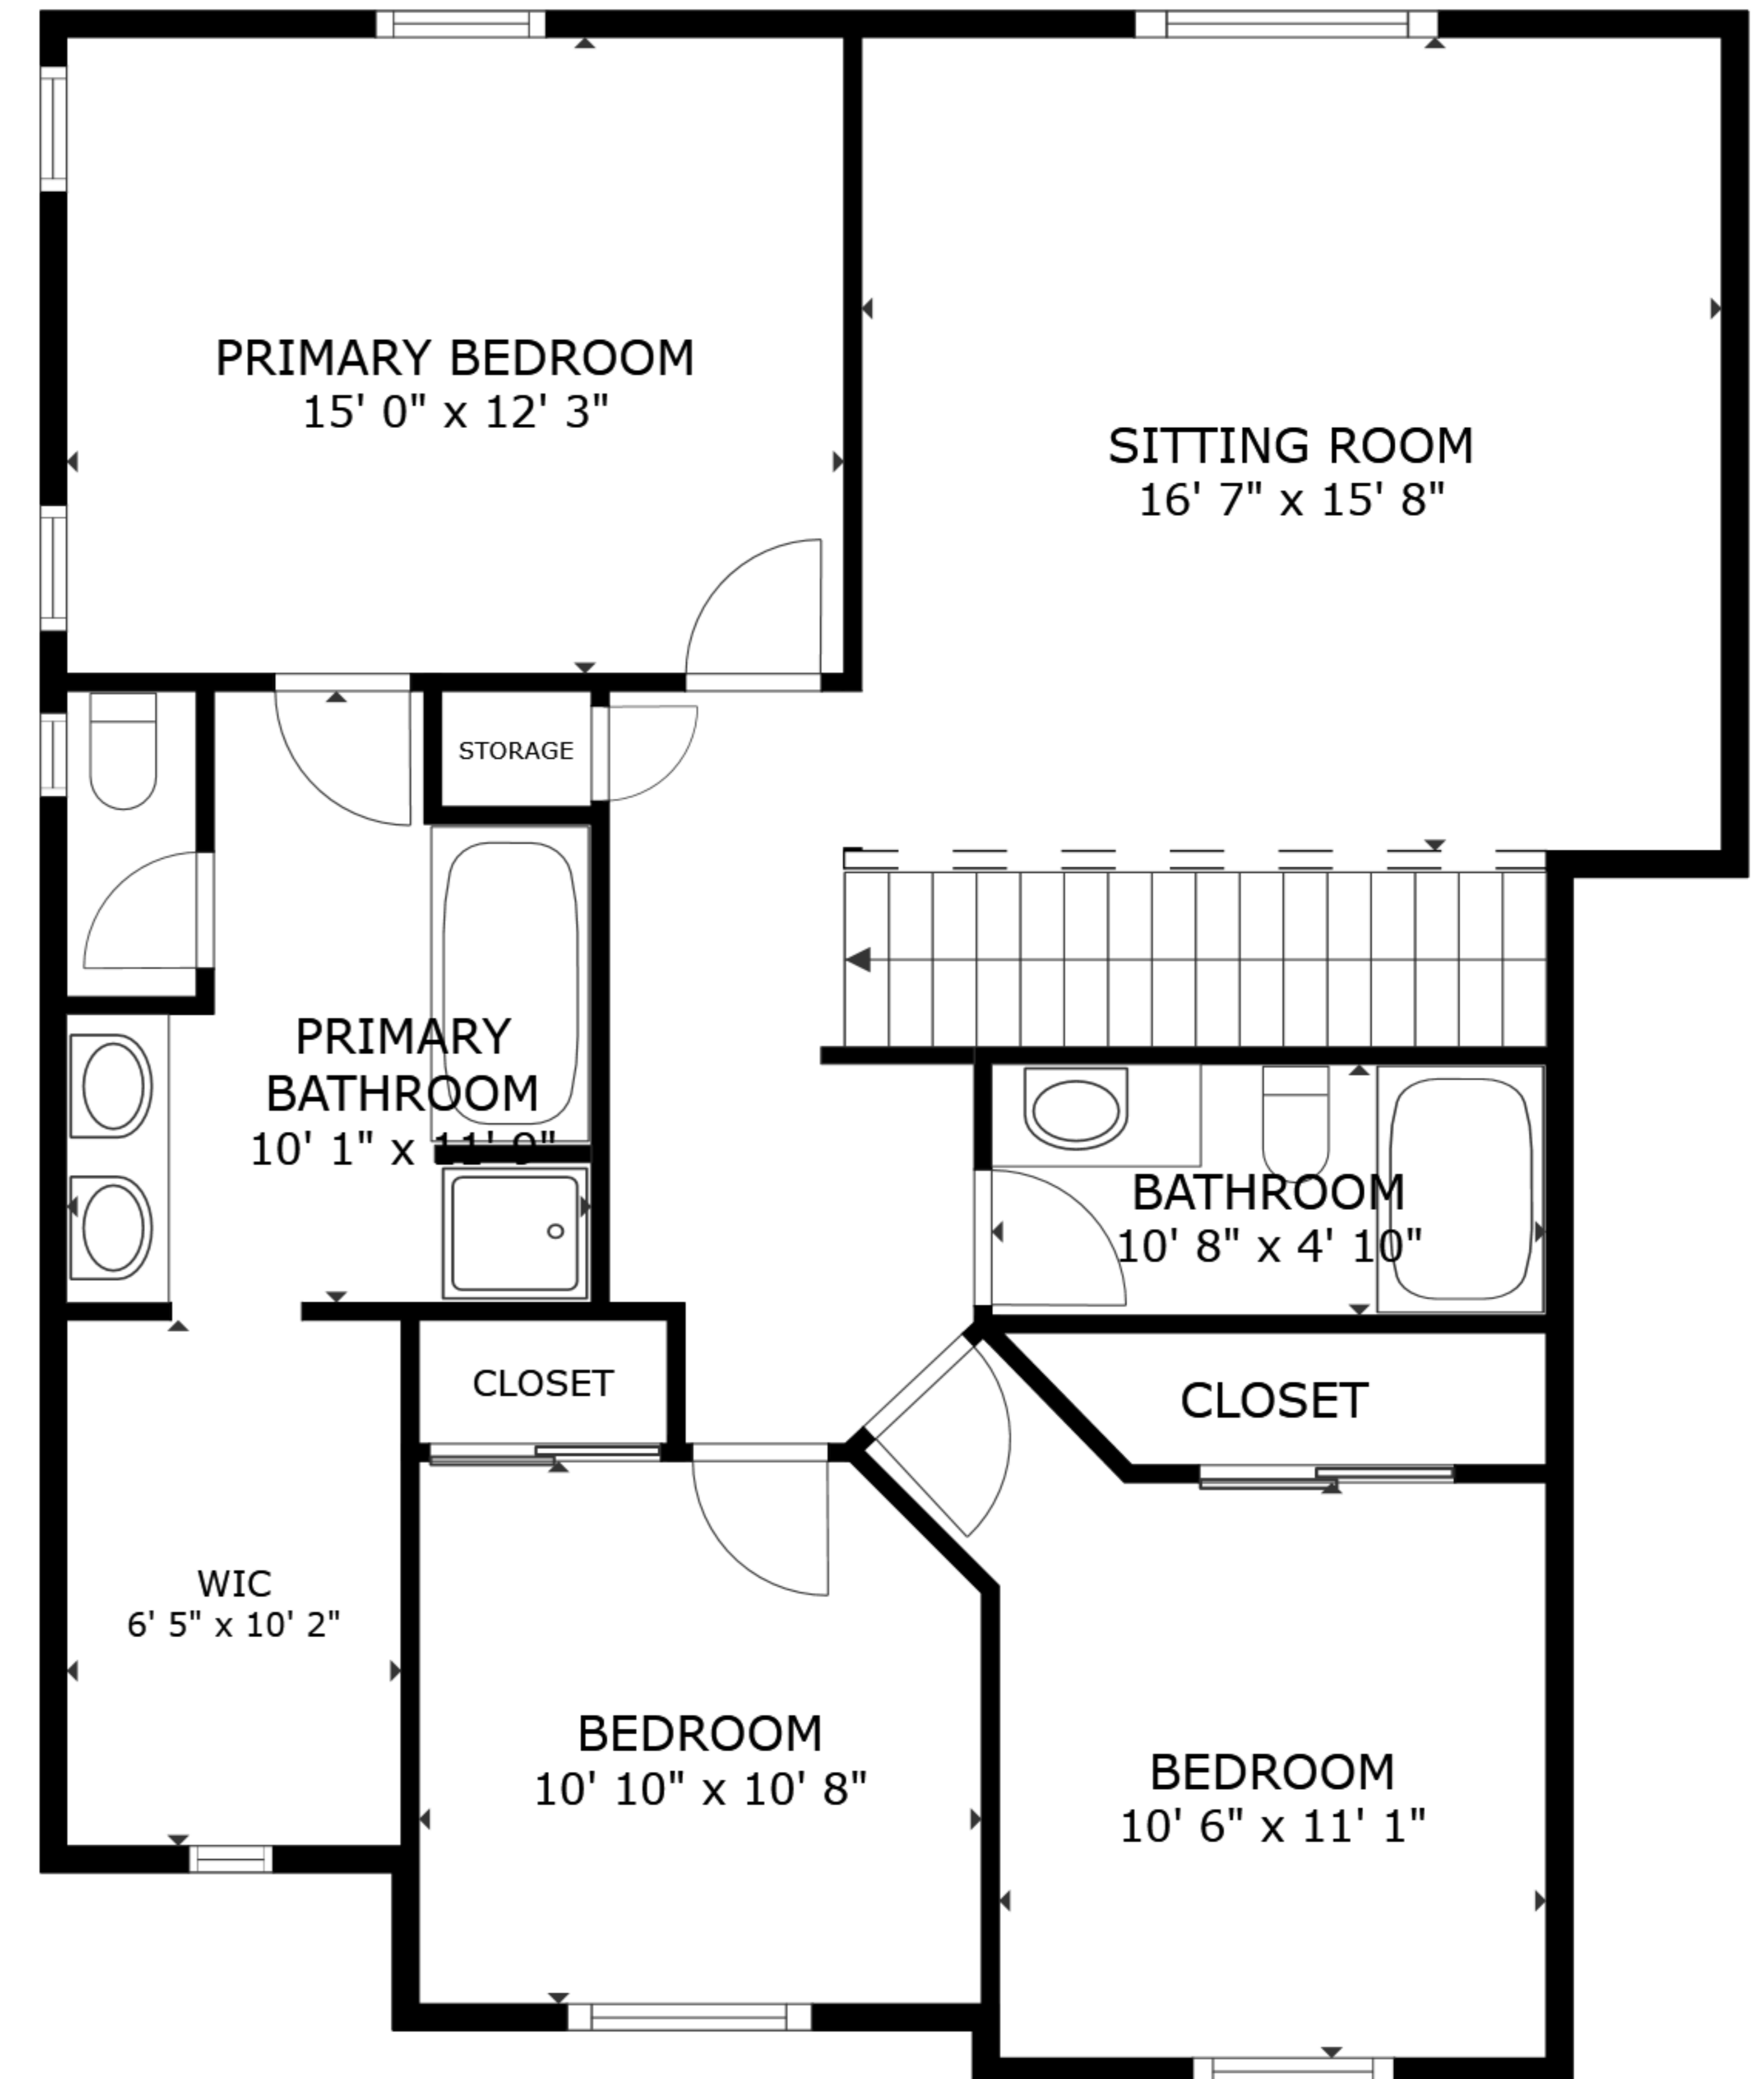

FLOOR 1

FLOOR 2

GROSS INTERNAL AREA
 FLOOR 1 1,089 sq.ft. FLOOR 2 1,122 sq.ft.
 EXCLUDED AREAS : GARAGE 531 sq.ft.
 TOTAL : 2,211 sq.ft.

SIZES AND DIMENSIONS ARE APPROXIMATE, ACTUAL MAY VARY.