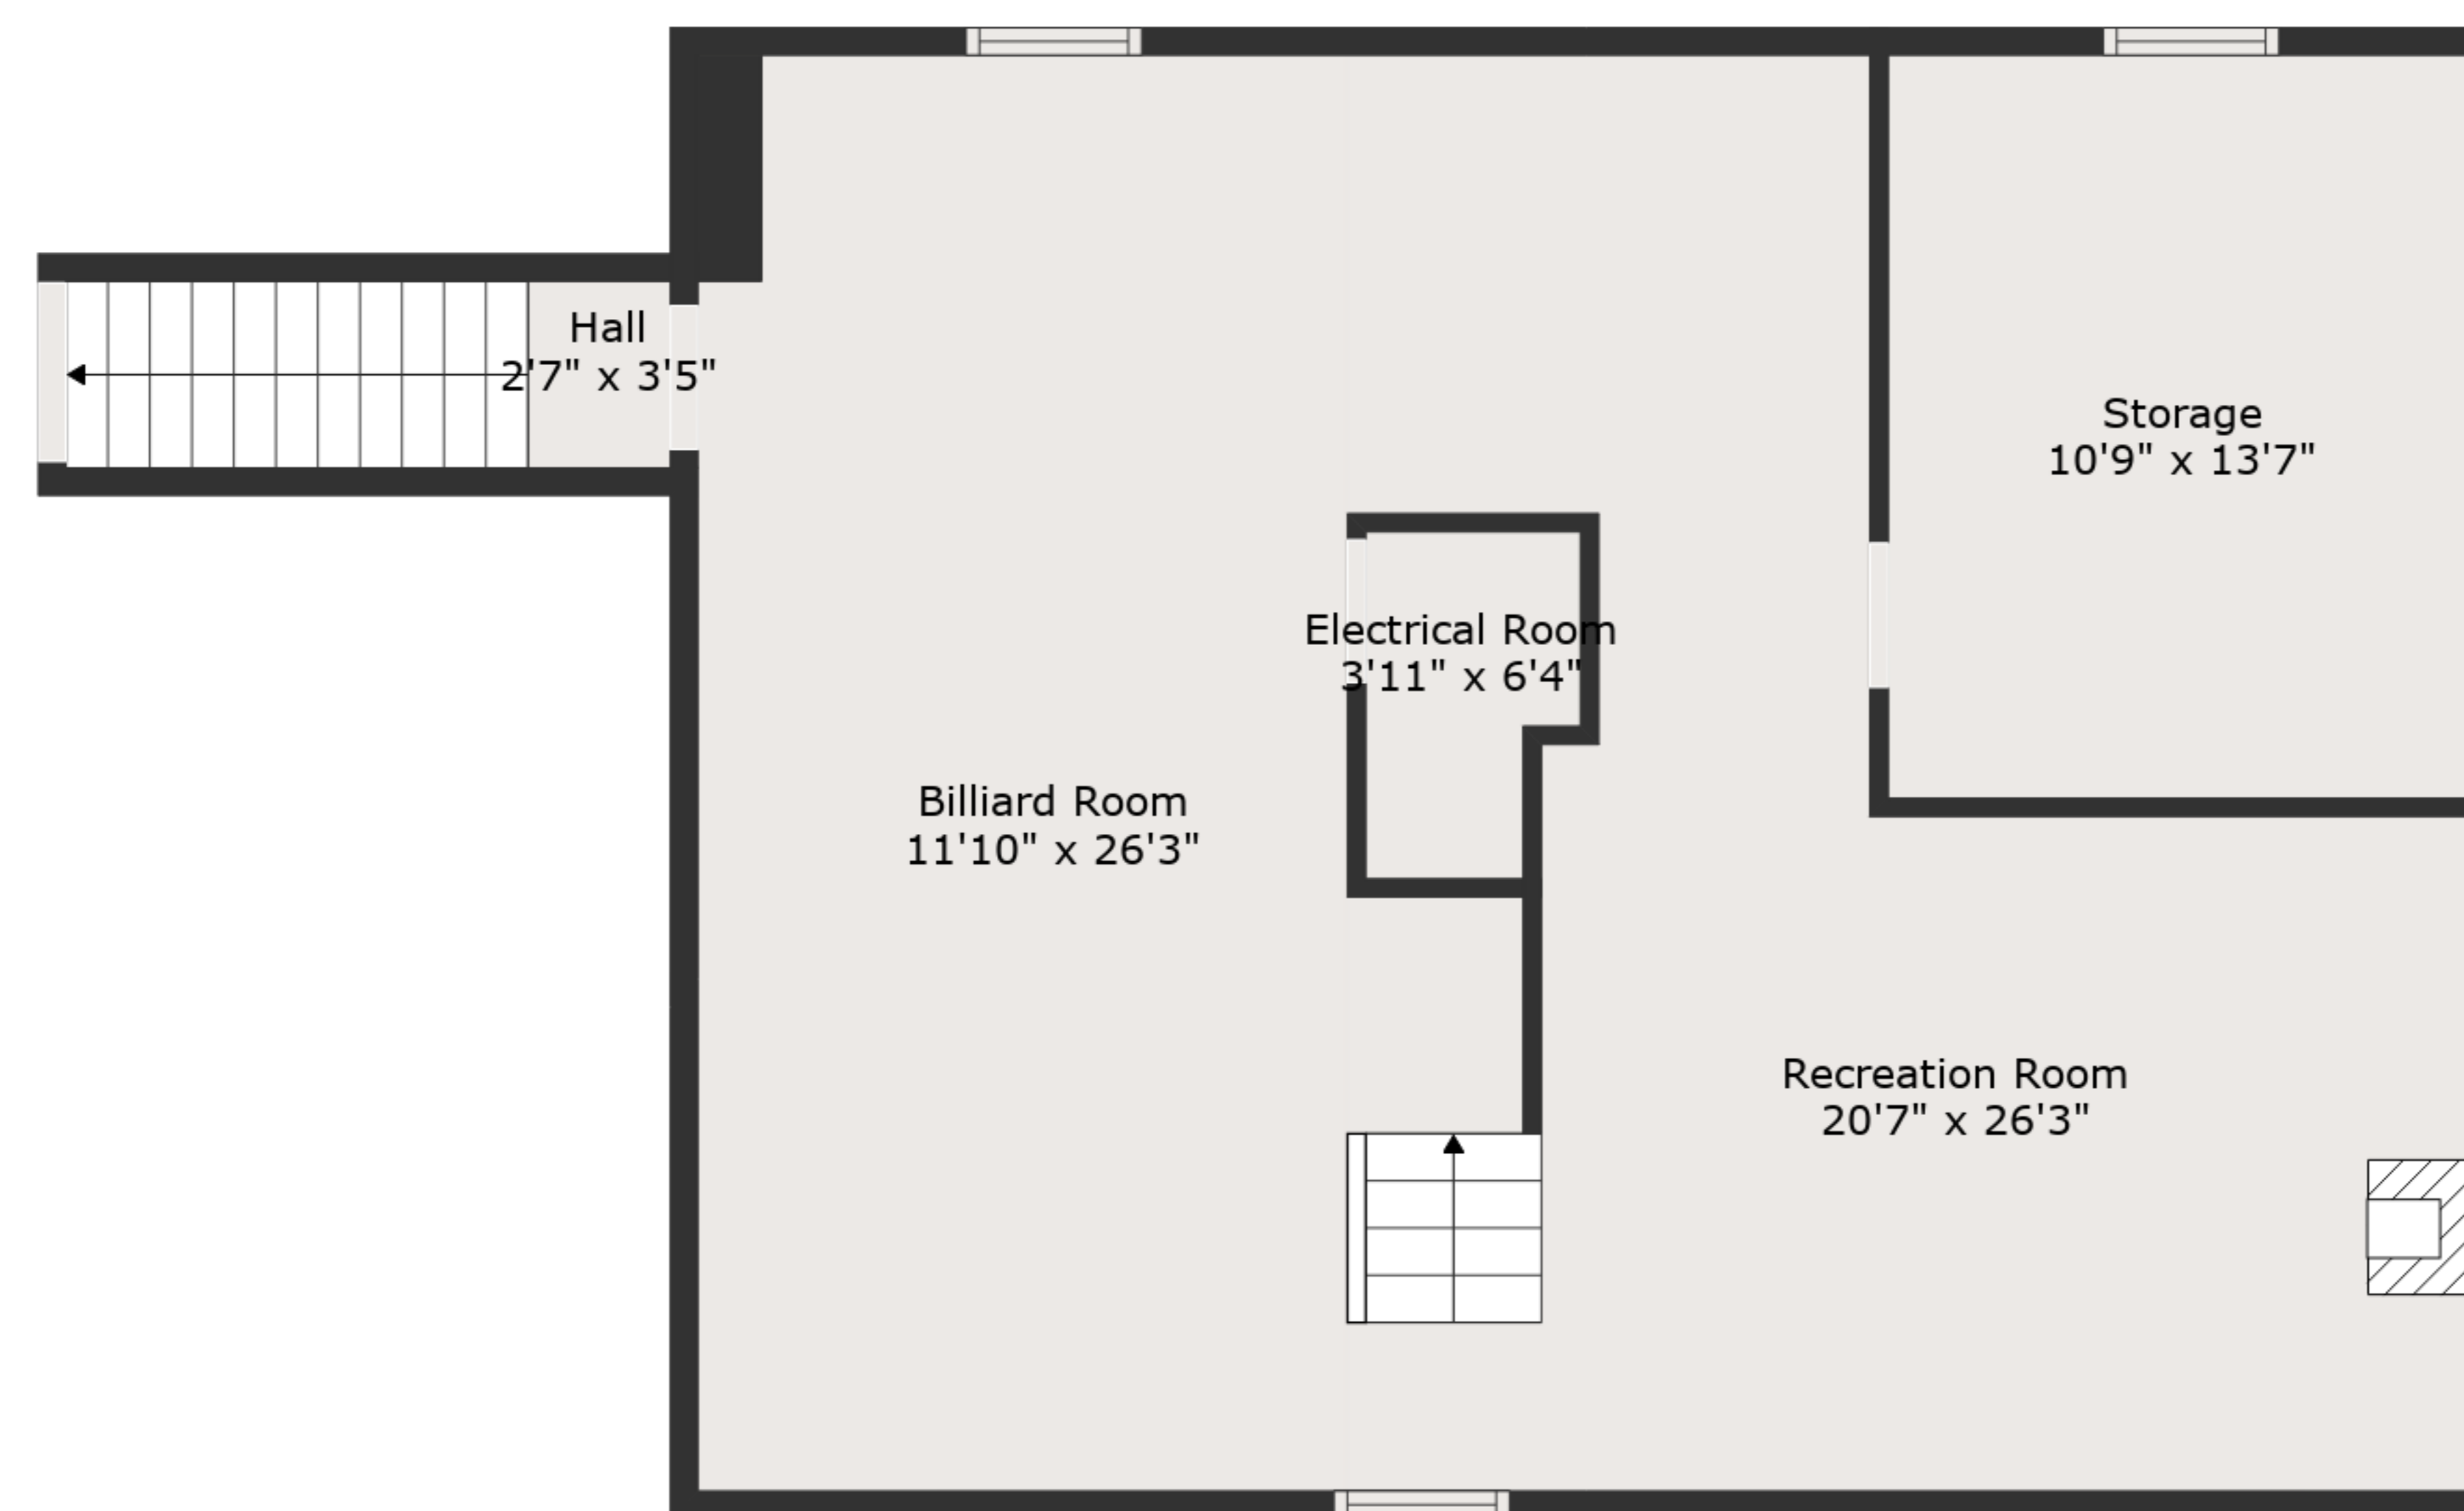

TOTAL: 2634 sq. ft
 BELOW GROUND: 725 sq. ft, FLOOR 2: 999 sq. ft, FLOOR 3: 910 sq. ft
 EXCLUDED AREAS: STORAGE: 146 sq. ft, ELECTRICAL ROOM: 22 sq. ft, GARAGE: 618 sq. ft,
 SCREENED PORCH: 193 sq. ft, FIREPLACE: 15 sq. ft

Measurements Are Deemed Highly Reliable But Not Guaranteed.

TOTAL: 2634 sq. ft

BELOW GROUND: 725 sq. ft, FLOOR 2: 999 sq. ft, FLOOR 3: 910 sq. ft
 EXCLUDED AREAS: STORAGE: 146 sq. ft, ELECTRICAL ROOM: 22 sq. ft, GARAGE: 618 sq. ft,
 SCREENED PORCH: 193 sq. ft, FIREPLACE: 15 sq. ft

Measurements Are Deemed Highly Reliable But Not Guaranteed.

Floor 2

Floor 3

Floor 1

TOTAL: 2634 sq. ft
 BELOW GROUND: 725 sq. ft, FLOOR 2: 999 sq. ft, FLOOR 3: 910 sq. ft
 EXCLUDED AREAS: STORAGE: 146 sq. ft, ELECTRICAL ROOM: 22 sq. ft, GARAGE: 618 sq. ft,
 SCREENED PORCH: 193 sq. ft, FIREPLACE: 15 sq. ft