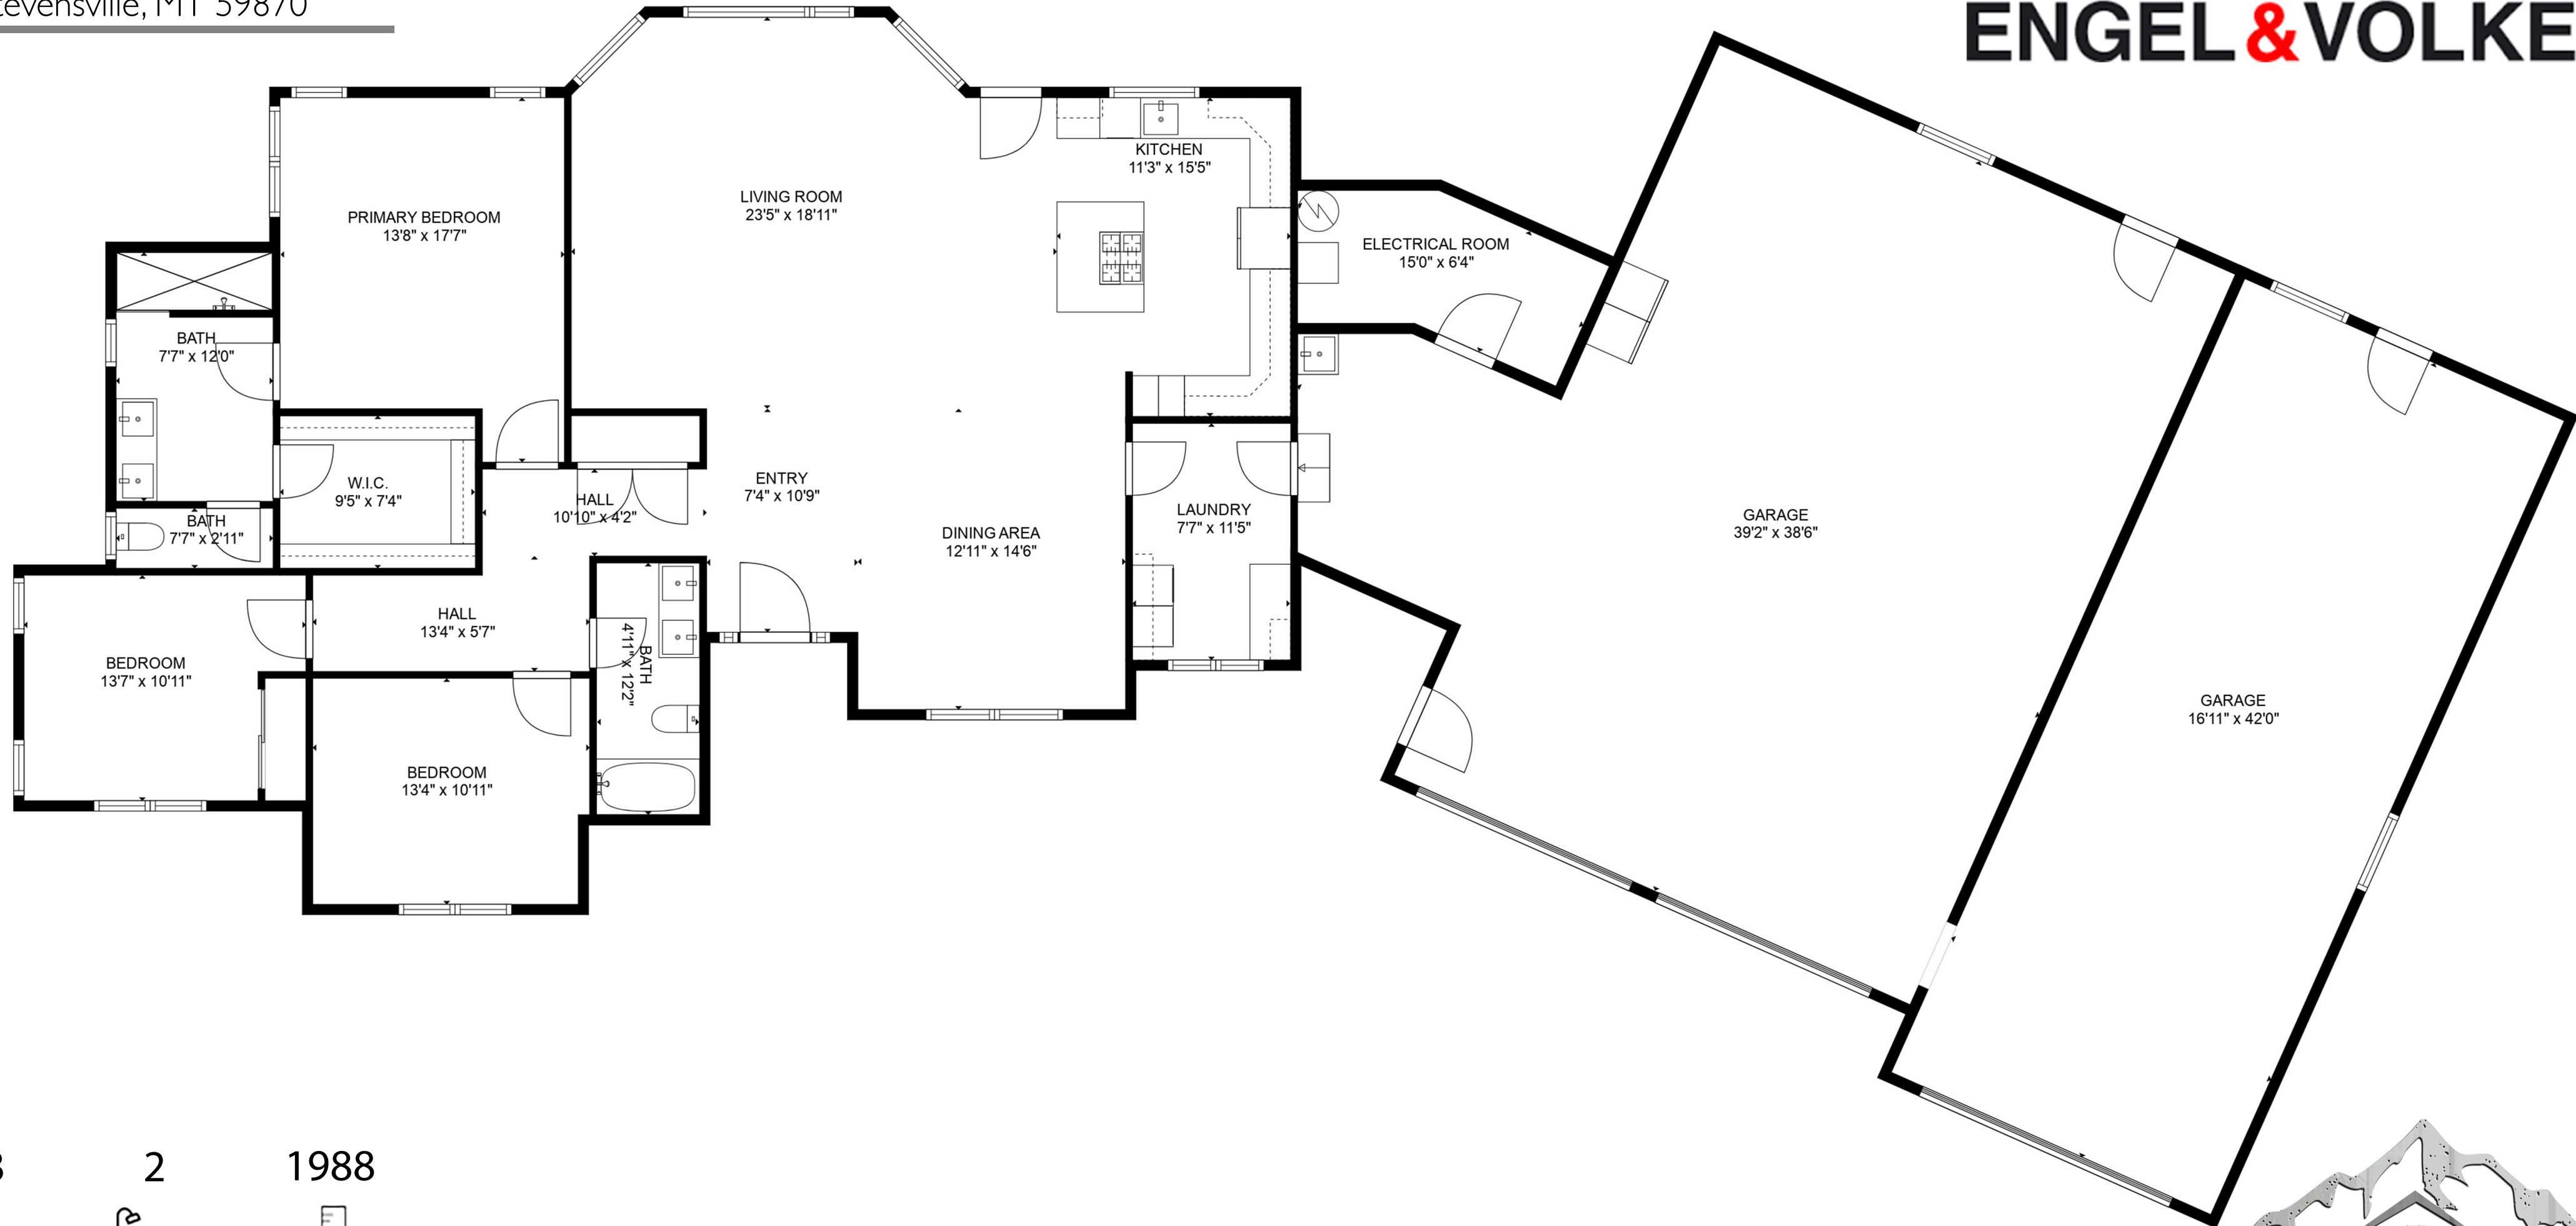

109 Flyhigh Dr
Stevensville, MT 59870

ENGEL & VÖLKERS

3

2

1988

BEDROOMS BATHROOMS TOTAL SQ.FT.

Measurements are approximate and may not be to scale.

The floor plan illustration is not suitable for construction/architectural purposes.