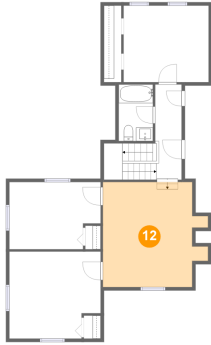

1091 Lindsay Road, Forest, Bedford County, Virginia, United States, 24551

12 Floor 2 - Room

Dimensions: 15'5" x 15'5"
Area: 210 sq. ft
Counted as Living Area:
Yes

Heated: Yes
Finished: Yes
Enclosed: Yes
Contiguous:
Yes
Permitted: Yes
Wet Space: No
Addition: No
Conversion: No