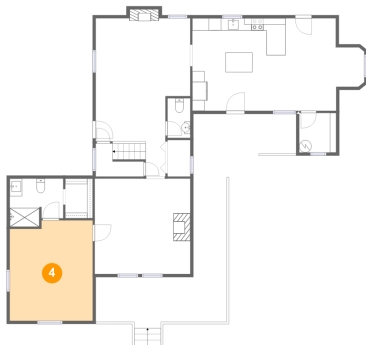

4 Floor 1 - Primary Bedroom

Dimensions: 13'4" x 16'2"
Area: 210 sq. ft
Counted as Living Area:
Yes

Heated: Yes
Finished: Yes
Enclosed: Yes
Contiguous:
Yes
Permitted: Yes
Wet Space: No
Addition: No
Conversion: No