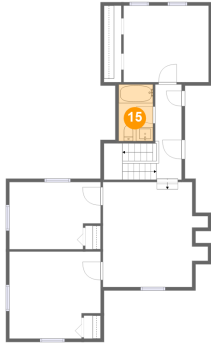

1091 Lindsay Road, Forest, Bedford County, Virginia, United States, 24551

15 Floor 2 - Bath

Dimensions: 5'0" x 8'3"
Area: 42 sq. ft
Counted as Living Area:
Yes

Heated: Yes
Finished: Yes
Enclosed: Yes
Contiguous:
Yes
Permitted: Yes
Wet Space: Yes
Addition: No
Conversion: No