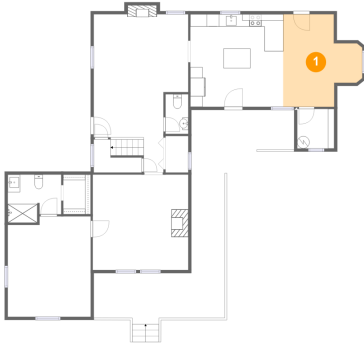

## Room Dimensions

Floor 2

Total sqft: 929

Living area: 879

#	Room name	Dimensions	Area (sqft)	Counted as Living Area
11	Bedroom	13'5" x 9'10"	122 sq. ft	Yes
12	Room	15'5" x 15'5"	210 sq. ft	Yes
13	Bedroom	12'6" x 11'3"	119 sq. ft	Yes
14	Hall	3'8" x 14'0"	94 sq. ft	Yes
15	Bath	5'0" x 8'3"	42 sq. ft	Yes
16	Bedroom	13'4" x 12'9"	160 sq. ft	Yes

## 1 Floor 1 - Dining Area

**Dimensions:** 12'9" x 14'11"  
**Area:** 151 sq. ft  
**Counted as Living Area:**  
Yes

**Heated:** Yes  
**Finished:** Yes  
**Enclosed:** Yes  
**Contiguous:**  
Yes  
**Permitted:** Yes  
**Wet Space:** No  
**Addition:** No  
**Conversion:** No