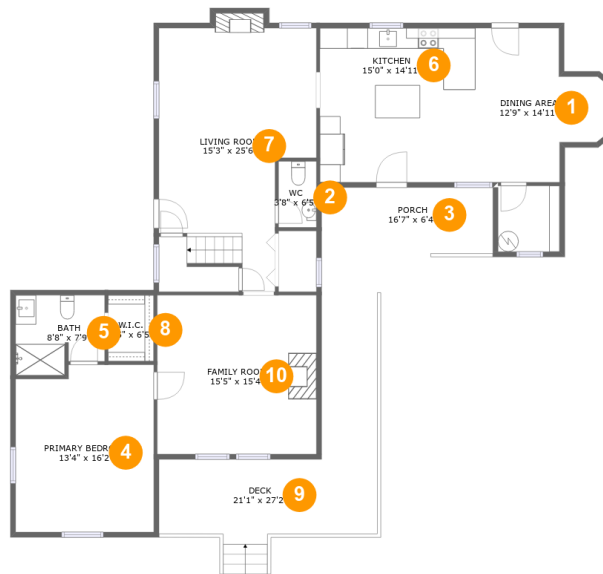

## Property Summary

 **0** garages

 **4** bedrooms

 **2** bathrooms

 **1** half baths

 **2** floors

 **2,307** Gross Living Area sqft

 **2,796** total sqft

## Room Dimensions

Floor 1

Total sqft: 1867

Living area: 1428

#	Room name	Dimensions	Area (sqft)	Counted as Living Area
1	Dining Area	12'9" x 14'11"	151 sq. ft	Yes
2	Wc	3'8" x 6'5"	23 sq. ft	Yes
3	Porch	16'7" x 6'4"	106 sq. ft	No
4	Primary Bedroom	13'4" x 16'2"	210 sq. ft	Yes
5	Bath	8'8" x 7'9"	61 sq. ft	Yes
6	Kitchen	15'0" x 14'11"	224 sq. ft	Yes
7	Living Room	15'3" x 25'6"	341 sq. ft	Yes
8	W.i.c.	4'5" x 6'5"	28 sq. ft	Yes
9	Deck	21'1" x 27'2"	277 sq. ft	No
10	Family Room	15'5" x 15'4"	237 sq. ft	Yes

## 1 Floor 1 - Dining Area

**Dimensions:** 12'9" x 14'11"  
**Area:** 151 sq. ft  
**Counted as Living Area:**  
Yes

**Heated:** Yes  
**Finished:** Yes  
**Enclosed:** Yes  
**Contiguous:**  
Yes  
**Permitted:** Yes  
**Wet Space:** No  
**Addition:** No  
**Conversion:** No