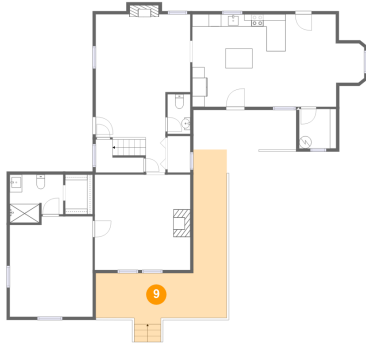

1091 Lindsay Road, Forest, Bedford County, Virginia, United States, 24551

9 Floor 1 - Deck

Dimensions: 21'1" x 27'2"
Area: 277 sq. ft
Counted as Living Area: No

Heated: No
Finished: Yes
Enclosed: No
Contiguous: Yes
Permitted: Yes
Wet Space: No
Addition: No
Conversion: No