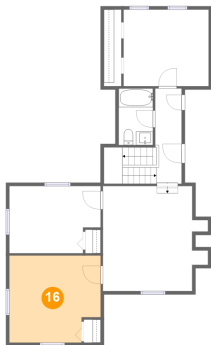

16 Floor 2 - Bedroom

Dimensions: 13'4" x 12'9"
Area: 160 sq. ft
Counted as Living Area:
Yes

Heated: Yes
Finished: Yes
Enclosed: Yes
Contiguous:
Yes
Permitted: Yes
Wet Space: No
Addition: No
Conversion: No