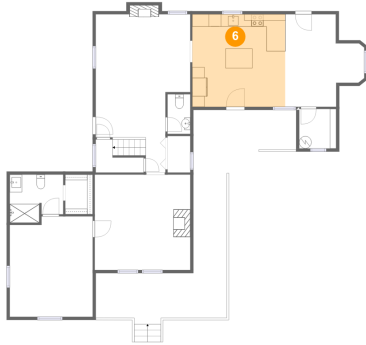

1091 Lindsay Road, Forest, Bedford County, Virginia, United States, 24551

6 Floor 1 - Kitchen

Dimensions: 15'0" x 14'11"
Area: 224 sq. ft
Counted as Living Area:
Yes

Heated: Yes
Finished: Yes
Enclosed: Yes
Contiguous:
Yes
Permitted: Yes
Wet Space: No
Addition: No
Conversion: No