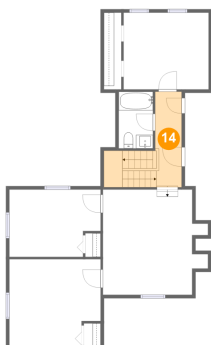

14 Floor 2 - Hall

Dimensions: 3'8" x 14'0"
Area: 94 sq. ft
Counted as Living Area:
Yes

Heated: Yes
Finished: Yes
Enclosed: Yes
Contiguous:
Yes
Permitted: Yes
Wet Space: No
Addition: No
Conversion: No