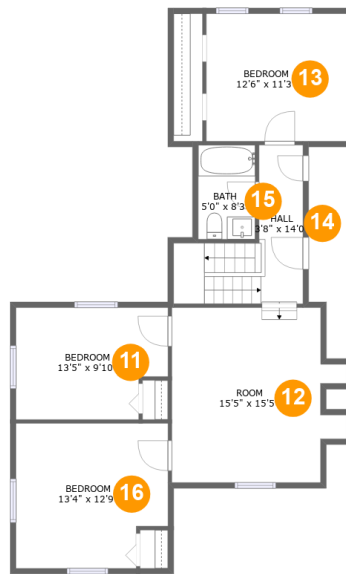

## Room Dimensions

Floor 1

Total sqft: 1867

Living area: 1428

#	Room name	Dimensions	Area (sqft)	Counted as Living Area
1	Dining Area	12'9" x 14'11"	151 sq. ft	Yes
2	Wc	3'8" x 6'5"	23 sq. ft	Yes
3	Porch	16'7" x 6'4"	106 sq. ft	No
4	Primary Bedroom	13'4" x 16'2"	210 sq. ft	Yes
5	Bath	8'8" x 7'9"	61 sq. ft	Yes
6	Kitchen	15'0" x 14'11"	224 sq. ft	Yes
7	Living Room	15'3" x 25'6"	341 sq. ft	Yes
8	W.i.c.	4'5" x 6'5"	28 sq. ft	Yes
9	Deck	21'1" x 27'2"	277 sq. ft	No
10	Family Room	15'5" x 15'4"	237 sq. ft	Yes

## Room Dimensions

Floor 2

Total sqft: 929

Living area: 879

#	Room name	Dimensions	Area (sqft)	Counted as Living Area
11	Bedroom	13'5" x 9'10"	122 sq. ft	Yes
12	Room	15'5" x 15'5"	210 sq. ft	Yes
13	Bedroom	12'6" x 11'3"	119 sq. ft	Yes
14	Hall	3'8" x 14'0"	94 sq. ft	Yes
15	Bath	5'0" x 8'3"	42 sq. ft	Yes
16	Bedroom	13'4" x 12'9"	160 sq. ft	Yes

## 1 Floor 1 - Dining Area

**Dimensions:** 12'9" x 14'11"  
**Area:** 151 sq. ft  
**Counted as Living Area:**  
Yes

**Heated:** Yes  
**Finished:** Yes  
**Enclosed:** Yes  
**Contiguous:**  
Yes  
**Permitted:** Yes  
**Wet Space:** No  
**Addition:** No  
**Conversion:** No

## 13 Floor 2 - Bedroom

Dimensions: 12'6" x 11'3"  
Area: 119 sq. ft  
Counted as Living Area:  
Yes

Heated: Yes  
Finished: Yes  
Enclosed: Yes  
Contiguous:  
Yes  
Permitted: Yes  
Wet Space: No  
Addition: No  
Conversion: No