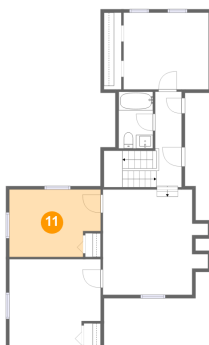

11 Floor 2 - Bedroom

Dimensions: 13'5" x 9'10"
Area: 122 sq. ft
Counted as Living Area:
Yes

Heated: Yes
Finished: Yes
Enclosed: Yes
Contiguous:
Yes
Permitted: Yes
Wet Space: No
Addition: No
Conversion: No