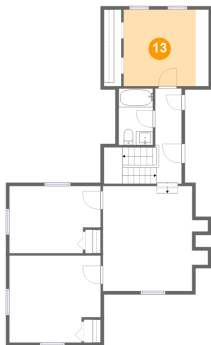

13 Floor 2 - Bedroom

Dimensions: 12'6" x 11'3"
Area: 119 sq. ft
Counted as Living Area:
Yes

Heated: Yes
Finished: Yes
Enclosed: Yes
Contiguous:
Yes
Permitted: Yes
Wet Space: No
Addition: No
Conversion: No