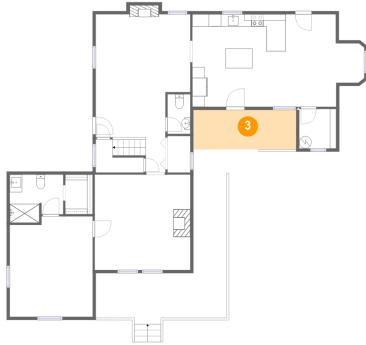

1091 Lindsay Road, Forest, Bedford County, Virginia, United States, 24551

3 Floor 1 - Porch

Dimensions: 16'7" x 6'4"
Area: 106 sq. ft
Counted as Living Area: No

Heated: No
Finished: Yes
Enclosed: No
Contiguous: Yes
Permitted: Yes
Wet Space: No
Addition: No
Conversion: No