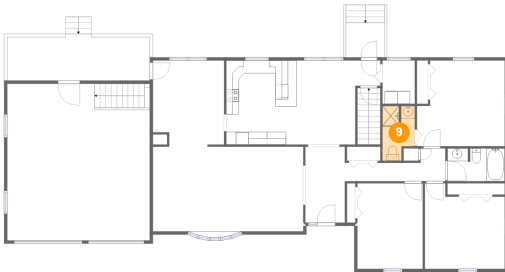

812 Hoffer Road, North Londonderry Township, Annville, Lebanon County, Pennsylvania, United

9 Floor 2 - Bath

Dimensions: 5'1" x 8'7"
Area: 38 sq. ft
Counted as living area: Yes

Heated: Yes
Finished: Yes
Enclosed: Yes
Contiguous: Yes
Permitted: Yes
Wet space: Yes
Addition: No
Conversion: No