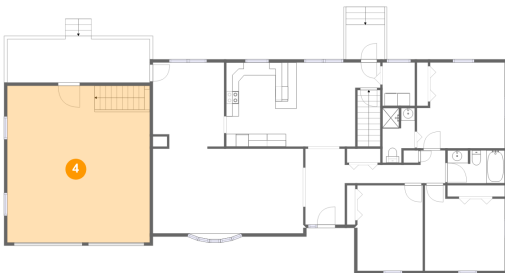

4 Floor 2 - Garage

Dimensions: 22'4" x 24'7"
Area: 550 sq. ft
Counted as living area: No

Heated: No
Finished: No
Enclosed: Yes
Contiguous: Yes
Permitted: Yes
Wet space: No
Addition: No
Conversion: No