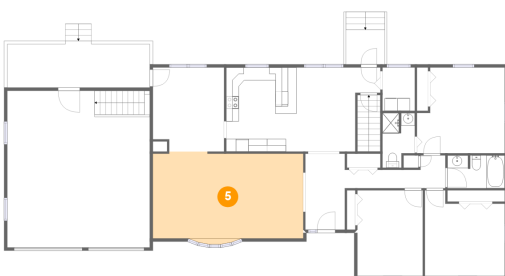

5 Floor 2 - Living Room

Dimensions: 23'7" x 14'6"
Area: 321 sq. ft
Counted as living area: Yes

Heated: Yes
Finished: Yes
Enclosed: Yes
Contiguous: Yes
Permitted: Yes
Wet space: No
Addition: No
Conversion: No