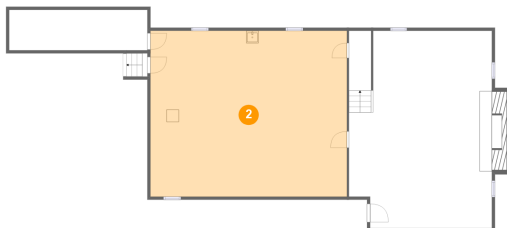

2 Floor 1 - Basement

Dimensions: 31'9" x 26'10"
Area: 852 sq. ft
Counted as living area: Yes

Heated: Yes
Finished: Yes
Enclosed: Yes
Contiguous: Yes
Permitted: Yes
Wet space: No
Addition: No
Conversion: No