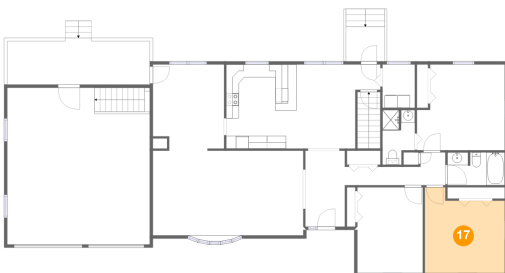

17 Floor 2 - Bedroom

Dimensions: 12'6" x 13'5"
Area: 149 sq. ft
Counted as living area: Yes

Heated: Yes
Finished: Yes
Enclosed: Yes
Contiguous: Yes
Permitted: Yes
Wet space: No
Addition: No
Conversion: No