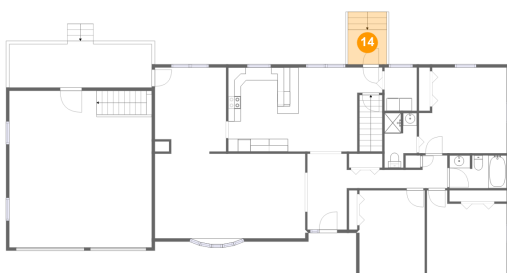

14 Floor 2 - Porch

Dimensions: 6'1" x 5'5"
Area: 50 sq. ft
Counted as living area: No

Heated: No
Finished: Yes
Enclosed: No
Contiguous: No
Permitted: Yes
Wet space: No
Addition: No
Conversion: No