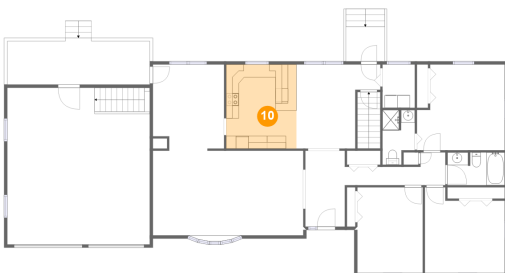

10 Floor 2 - Kitchen

Dimensions: 11'0" x 13'2"
Area: 146 sq. ft
Counted as living area: Yes

Heated: Yes
Finished: Yes
Enclosed: Yes
Contiguous: Yes
Permitted: Yes
Wet space: No
Addition: No
Conversion: No