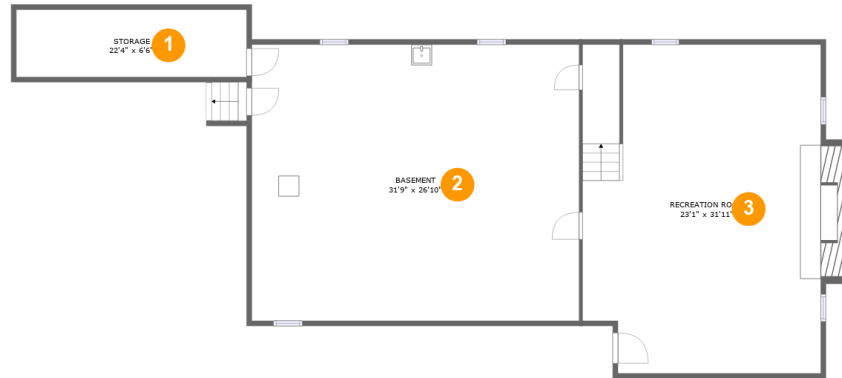

812 Hoffer Road, North Londonderry Township, Annville, Lebanon County, Pennsylvania, United

Room dimensions

Floor 1

Total sqft: 1894 Living area: 1688

#		Dimensions	sqft	Counted as living area
1	Storage	22'4" x 6'6"	146 sq. ft	No
2	Basement	31'9" x 26'10"	852 sq. ft	Yes
3	Recreation Room	23'1" x 31'11"	749 sq. ft	Yes