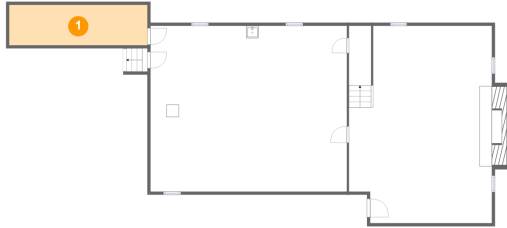

812 Hoffer Road, North Londonderry Township, Annville, Lebanon County, Pennsylvania, United

1 Floor 1 - Storage

Dimensions: 22'4" x 6'6"
Area: 146 sq. ft
Counted as living area: No

Heated: No
Finished: No
Enclosed: No
Contiguous: Yes
Permitted: Yes
Wet space: No
Addition: No
Conversion: No