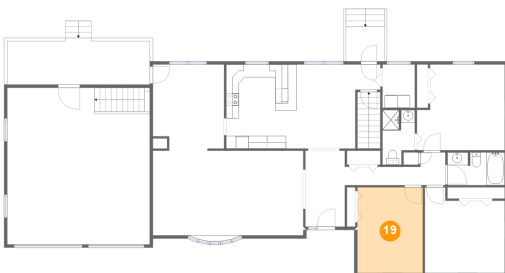

19 Floor 2 - Bedroom

Dimensions: 10'3" x 13'5"
Area: 138 sq. ft
Counted as living area: Yes

Heated: Yes
Finished: Yes
Enclosed: Yes
Contiguous: Yes
Permitted: Yes
Wet space: No
Addition: No
Conversion: No