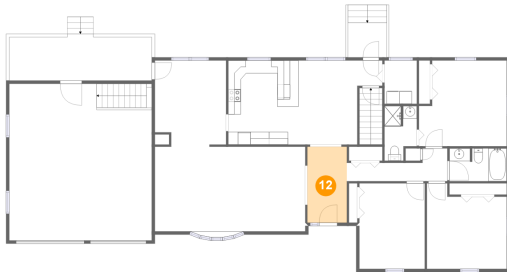

812 Hoffer Road, North Londonderry Township, Annville, Lebanon County, Pennsylvania, United

12 Floor 2 - Foyer

Dimensions: 6'2" x 11'11"
Area: 74 sq. ft
Counted as living area: Yes

Heated: Yes
Finished: Yes
Enclosed: Yes
Contiguous: Yes
Permitted: Yes
Wet space: No
Addition: No
Conversion: No