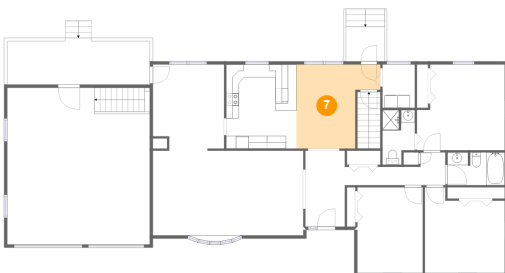

## 7 Floor 2 - Breakfast Nook

Dimensions: 13'2" x 13'2"  
Area: 137 sq. ft  
Counted as living area: Yes

Heated: Yes  
Finished: Yes  
Enclosed: Yes  
Contiguous: Yes  
Permitted: Yes  
Wet space: No  
Addition: No  
Conversion: No