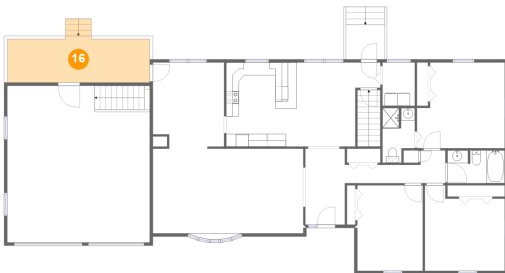

16 Floor 2 - Patio

Dimensions: 22'4" x 7'4"
Area: 166 sq. ft
Counted as living area: No

Heated: No
Finished: Yes
Enclosed: No
Contiguous: Yes
Permitted: Yes
Wet space: No
Addition: No
Conversion: No