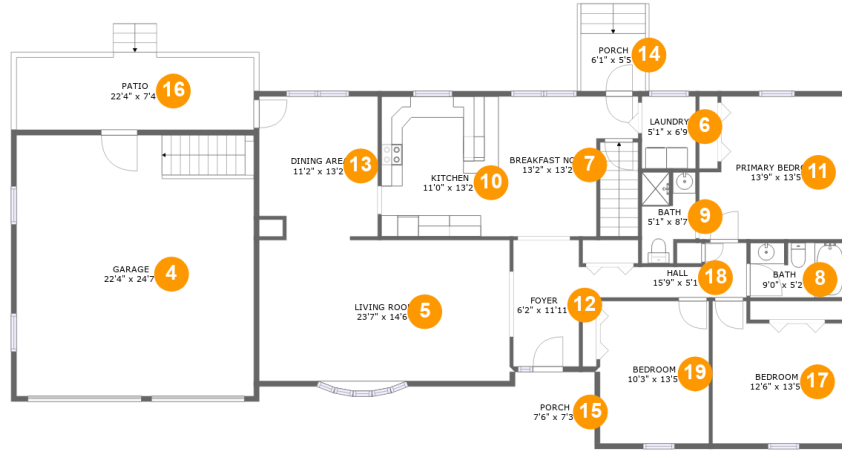

812 Hoffer Road, North Londonderry Township, Annville, Lebanon County, Pennsylvania, United

Room dimensions

Floor 2

Total sqft: 2556 Living area: 1701

#		Dimensions	sqft	Counted as living area
4	Garage	22'4" x 24'7"	550 sq. ft	No
5	Living Room	23'7" x 14'6"	321 sq. ft	Yes
6	Laundry	5'1" x 6'9"	34 sq. ft	Yes
7	Breakfast Nook	13'2" x 13'2"	137 sq. ft	Yes
8	Bath	9'0" x 5'2"	46 sq. ft	Yes
9	Bath	5'1" x 8'7"	38 sq. ft	Yes
10	Kitchen	11'0" x 13'2"	146 sq. ft	Yes
11	Primary Bedroom	13'9" x 13'5"	171 sq. ft	Yes
12	Foyer	6'2" x 11'11"	74 sq. ft	Yes
13	Dining Area	11'2" x 13'2"	142 sq. ft	Yes
14	Porch	6'1" x 5'5"	50 sq. ft	No