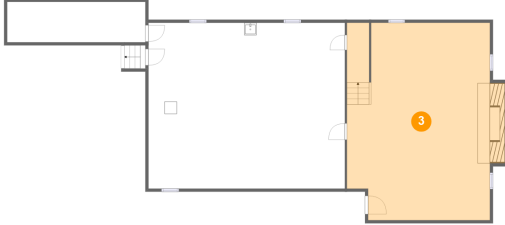

812 Hoffer Road, North Londonderry Township, Annville, Lebanon County, Pennsylvania, United

3 Floor 1 - Recreation Room

Dimensions: 23'1" x 31'11"
Area: 749 sq. ft
Counted as living area: Yes

Heated: Yes
Finished: Yes
Enclosed: Yes
Contiguous: Yes
Permitted: Yes
Wet space: No
Addition: No
Conversion: No