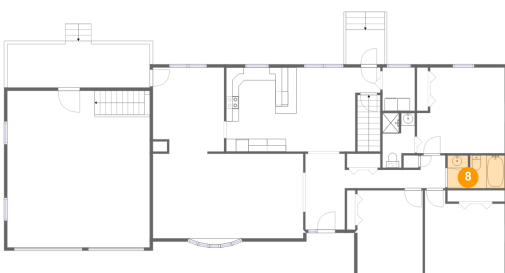

8 Floor 2 - Bath

Dimensions: 9'0" x 5'2"
Area: 46 sq. ft
Counted as living area: Yes

Heated: Yes
Finished: Yes
Enclosed: Yes
Contiguous: Yes
Permitted: Yes
Wet space: Yes
Addition: No
Conversion: No