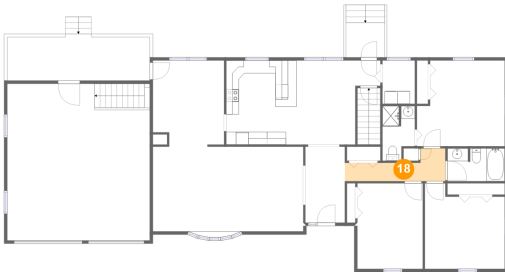

812 Hoffer Road, North Londonderry Township, Annville, Lebanon County, Pennsylvania, United

18 Floor 2 - Hall

Dimensions: 15'9" x 5'1"
Area: 54 sq. ft
Counted as living area: Yes

Heated: Yes
Finished: Yes
Enclosed: Yes
Contiguous: Yes
Permitted: Yes
Wet space: No
Addition: No
Conversion: No