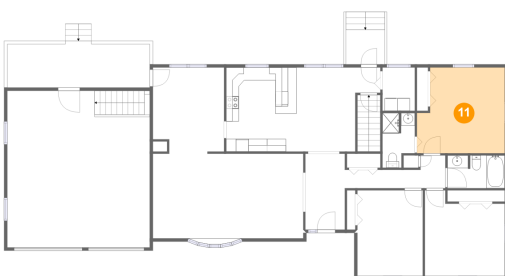

11 Floor 2 - Primary Bedroom

Dimensions: 13'9" x 13'5"
Area: 171 sq. ft
Counted as living area: Yes

Heated: Yes
Finished: Yes
Enclosed: Yes
Contiguous: Yes
Permitted: Yes
Wet space: No
Addition: No
Conversion: No