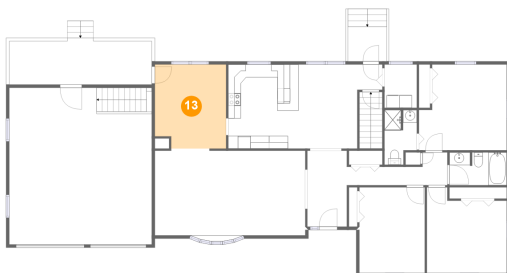

13 Floor 2 - Dining Area

Dimensions: 11'2" x 13'2"
Area: 142 sq. ft
Counted as living area: Yes

Heated: Yes
Finished: Yes
Enclosed: Yes
Contiguous: Yes
Permitted: Yes
Wet space: No
Addition: No
Conversion: No