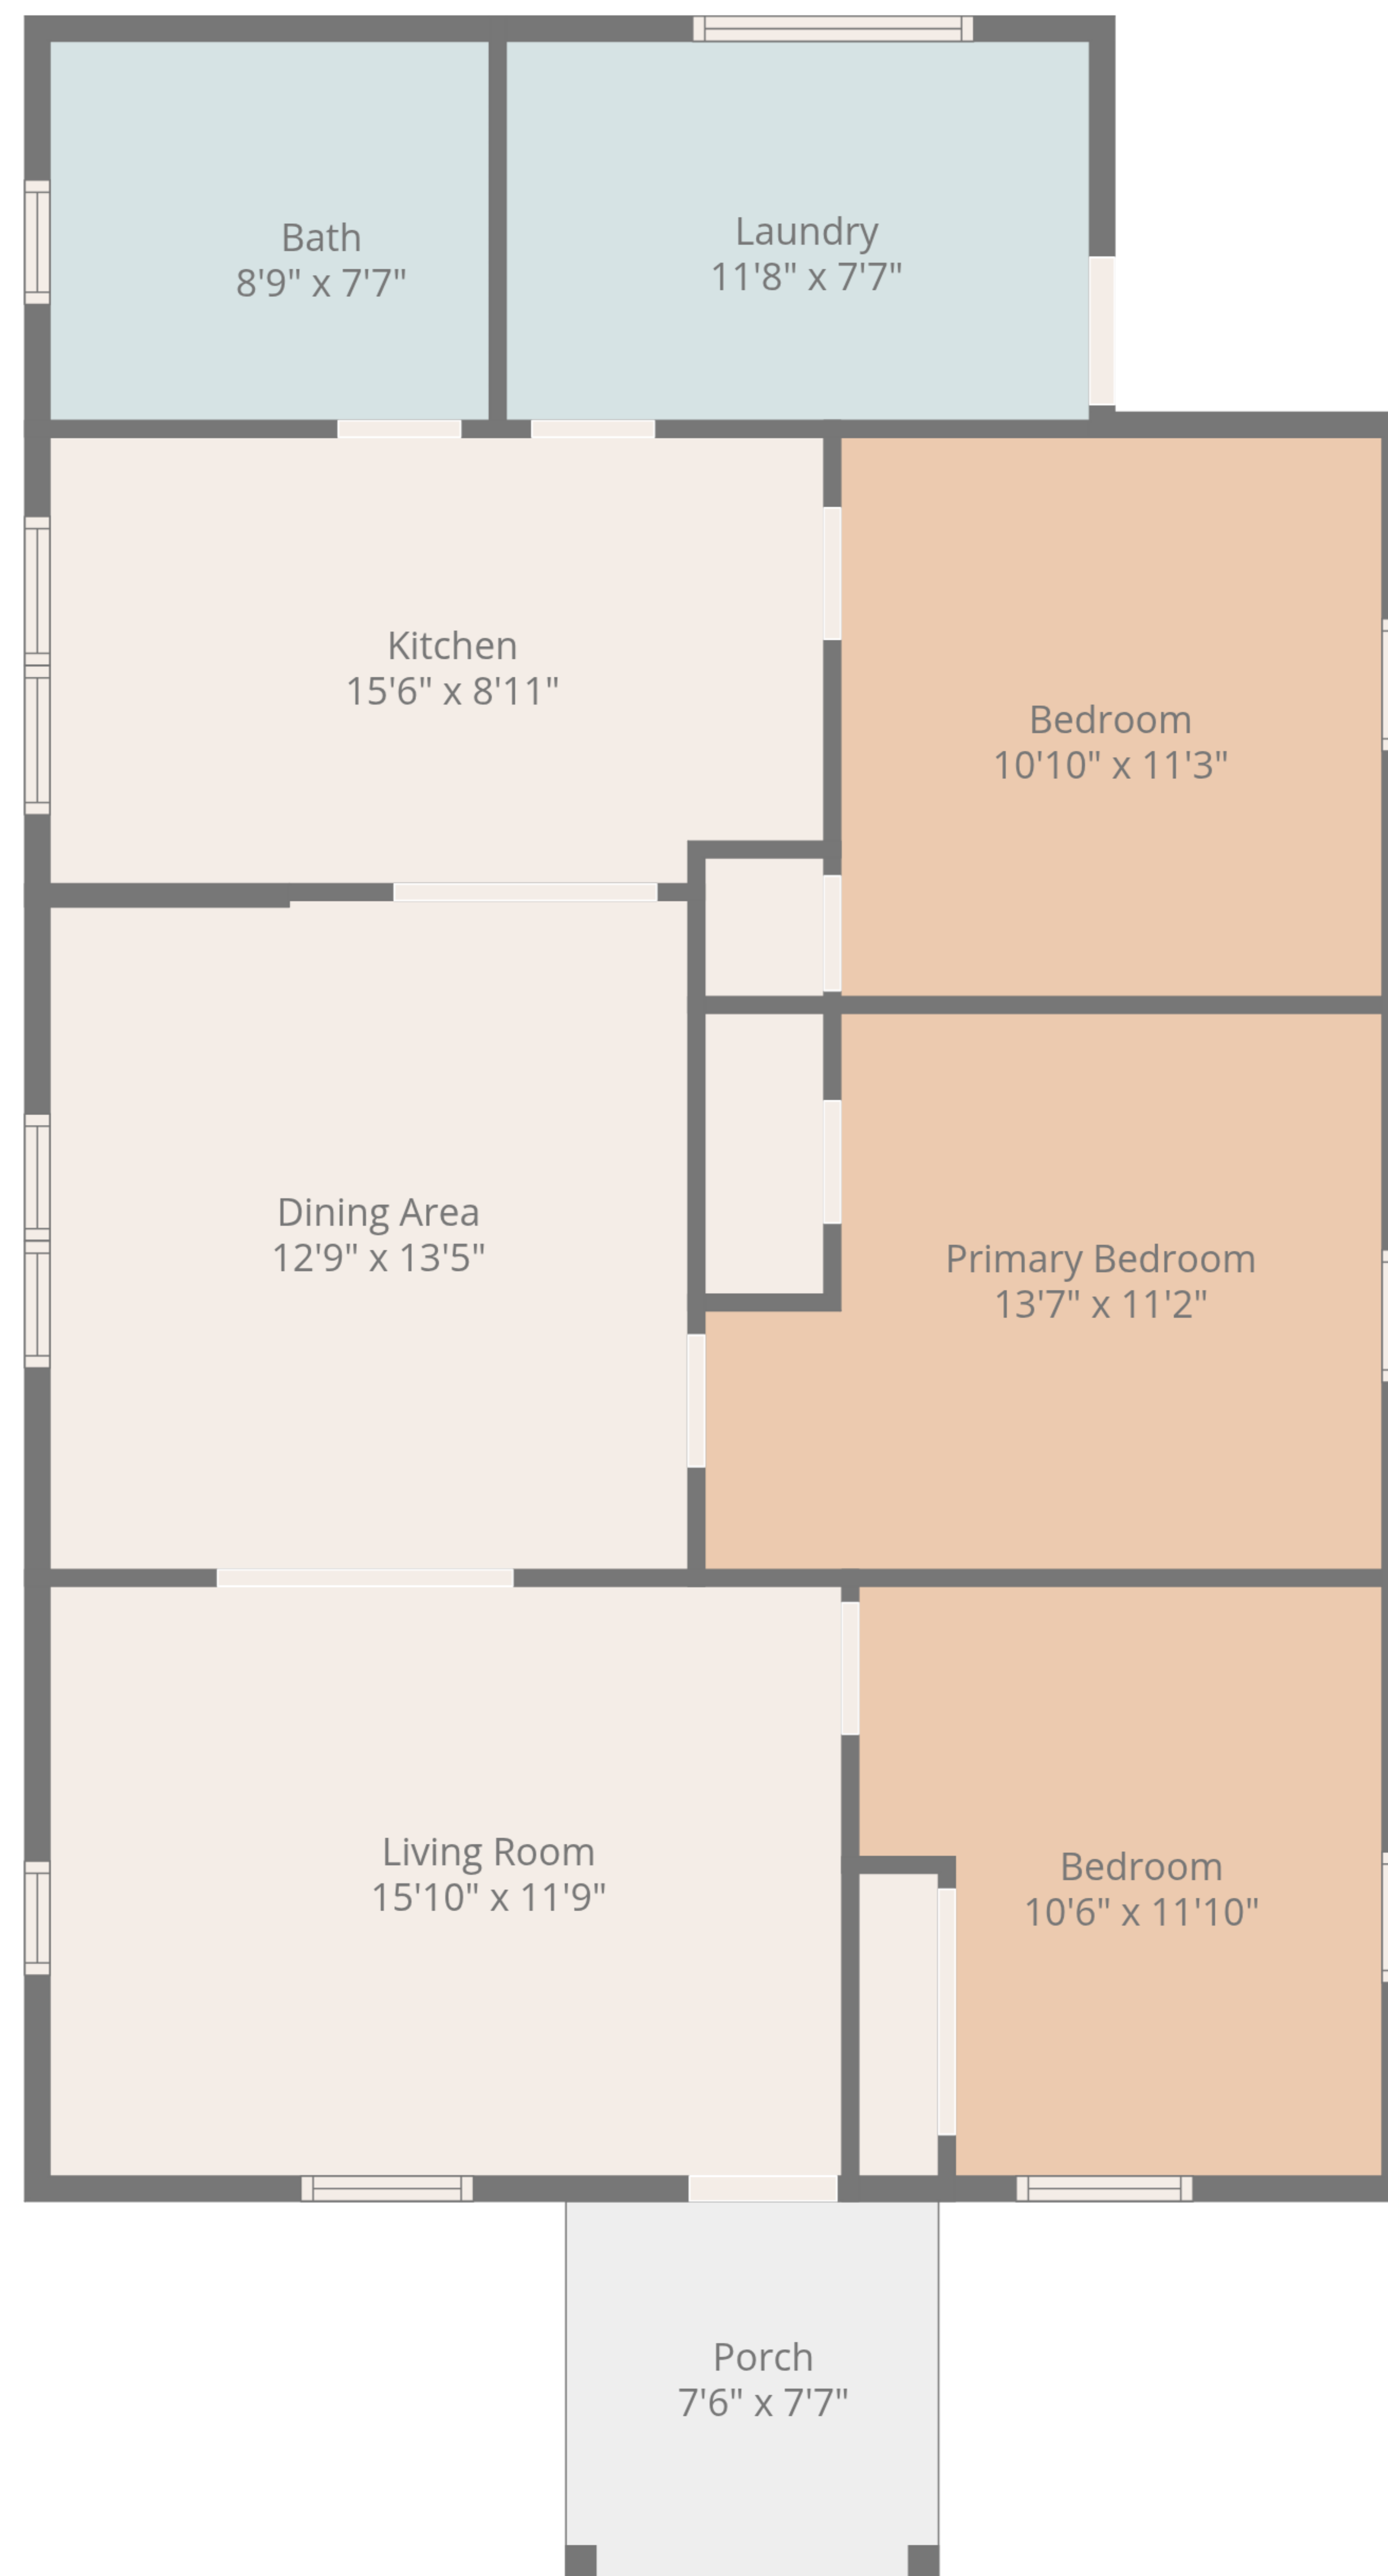

Total: 1096 sq. ft
1st Floor: 1096 sq. ft
Excluded Areas: Porch: 57 sq. Ft, Walls: 70 sq. ft

Total: 1096 sq. ft
1st Floor: 1096 sq. ft
Excluded Areas: Porch: 57 sq. Ft, Walls: 70 sq. ft