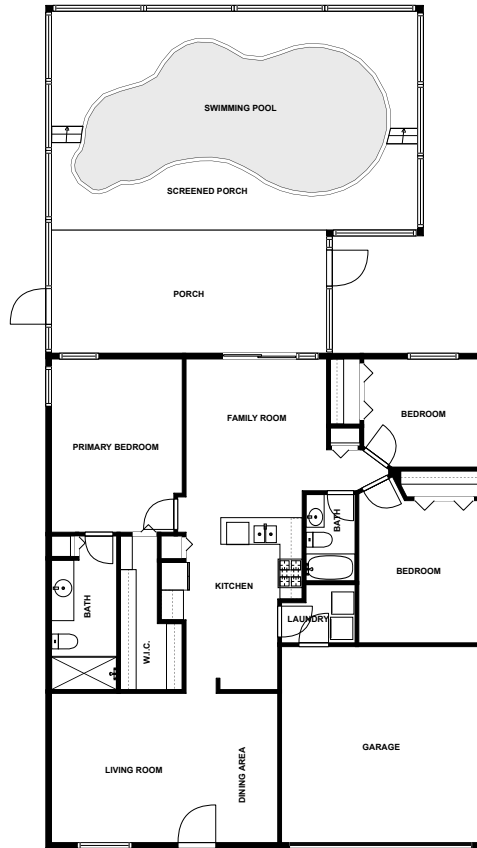

Home report

Somerstone Drive 718

Valrico

Highlights

1 Kitchen

2 Living room

3 Bedroom

2 Bath

KPCM, PLANT CITY AIRPORT; COMMERCIAL AIRPORT, 5.5 mi

Floor plan

fvm

SIZES AND DIMENSIONS ARE APPROXIMATE, ACTUAL MAY VARY.

Appendix 1: Data sheet

Garage - 1	Closet - 1	Closet - WalkIn - 1
Bath - 2	Bedroom - 3	Bedroom - Master - 1
Utility - 1	Utility - Laundry - 1	Outdoor - 2
Outdoor - Porch - 2	Outdoor - Porch - Screen - 1	SwimmingPool - 1
Dining - 1	Dining - Open - 1	LivingRoom - 2
LivingRoom - Family - 1	Kitchen - 1	