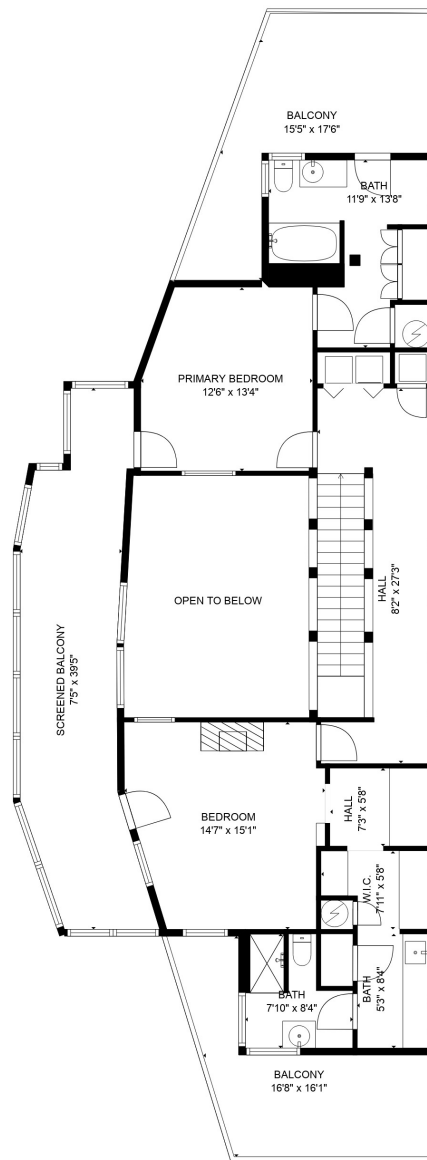

**TOTAL: 2532 sq. ft**  
 FLOOR 1: 1543 sq. ft, FLOOR 2: 989 sq. ft  
 EXCLUDED AREAS: SCREENED BALCONY: 266 sq. ft, BALCONY: 355 sq. ft, OPEN TO BELOW: 234 sq. ft

SIZES AND DIMENSIONS ARE APPROXIMATE, ACTUAL MAY VARY.