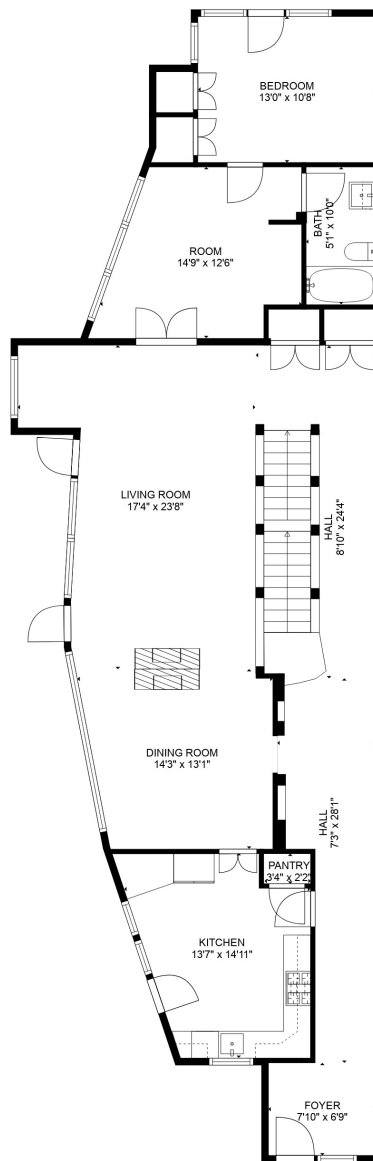

**TOTAL: 2532 sq. ft**  
 FLOOR 1: 1543 sq. ft, FLOOR 2: 989 sq. ft  
 EXCLUDED AREAS: SCREENED BALCONY: 266 sq. ft, BALCONY: 355 sq. ft, OPEN TO BELOW: 234 sq. ft

SIZES AND DIMENSIONS ARE APPROXIMATE, ACTUAL MAY VARY.