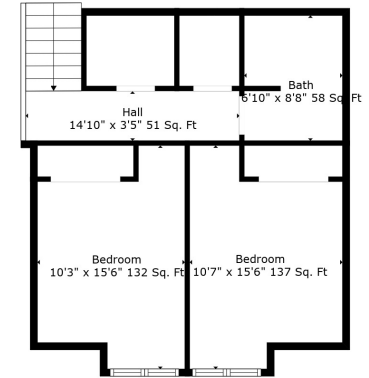

Floor 2

Floor 3

Floor 4

Floor 5

Floor 1

Total scanned area: 3176 sq. ft

Measurements Are Deemed Highly Reliable But Not Guaranteed.

Total scanned area: 3176 sq. ft

Measurements Are Deemed Highly Reliable But Not Guaranteed.

Total scanned area: 3176 sq. ft

Measurements Are Deemed Highly Reliable But Not Guaranteed.

Total scanned area: 3176 sq. ft

Measurements Are Deemed Highly Reliable But Not Guaranteed.

Total scanned area: 3176 sq. ft

Measurements Are Deemed Highly Reliable But Not Guaranteed.

Basement  
30'5" x 26'0" 513 Sq. Ft

Total scanned area: 3176 sq. ft

Measurements Are Deemed Highly Reliable But Not Guaranteed.