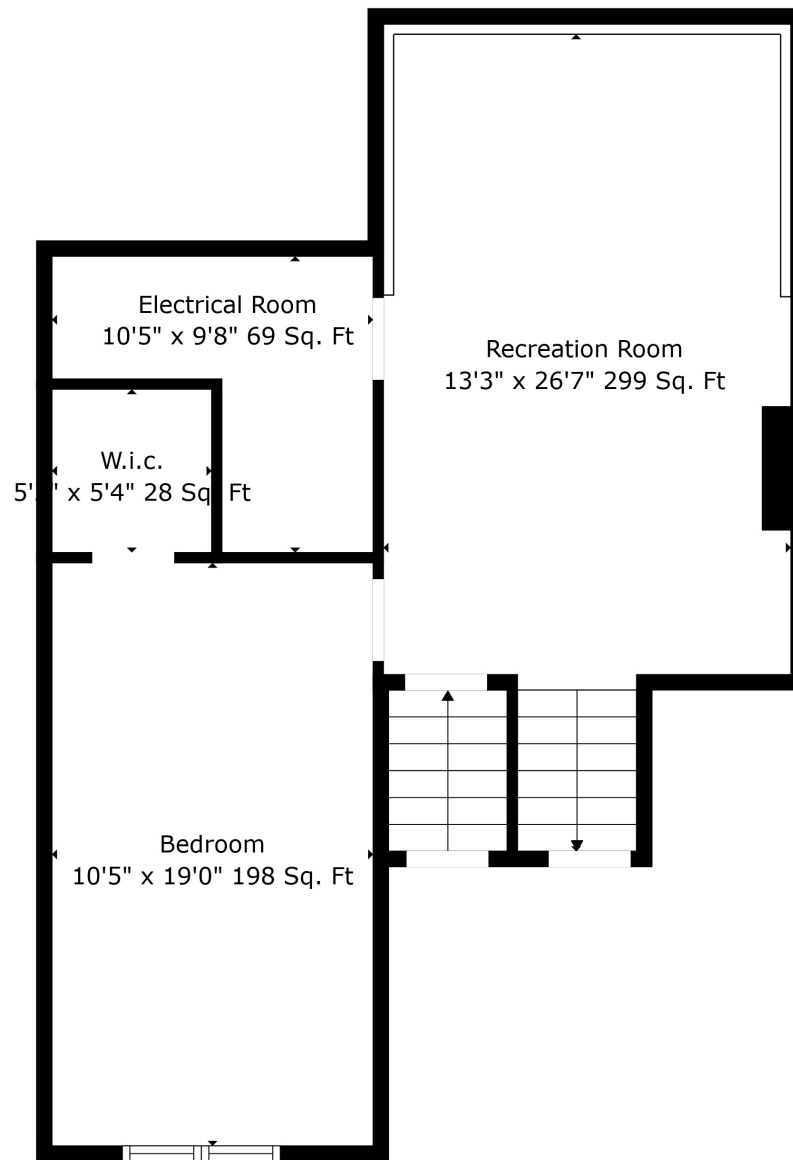

Floor 2

Floor 3

Floor 4

Floor 5

Floor 1

Total scanned area: 3176 sq. ft

Measurements Are Deemed Highly Reliable But Not Guaranteed.

Total scanned area: 3176 sq. ft

Measurements Are Deemed Highly Reliable But Not Guaranteed.

Total scanned area: 3176 sq. ft

Measurements Are Deemed Highly Reliable But Not Guaranteed.

Total scanned area: 3176 sq. ft

Measurements Are Deemed Highly Reliable But Not Guaranteed.

Total scanned area: 3176 sq. ft

Measurements Are Deemed Highly Reliable But Not Guaranteed.

Basement  
30'5" x 26'0" 513 Sq. Ft

Total scanned area: 3176 sq. ft

Measurements Are Deemed Highly Reliable But Not Guaranteed.