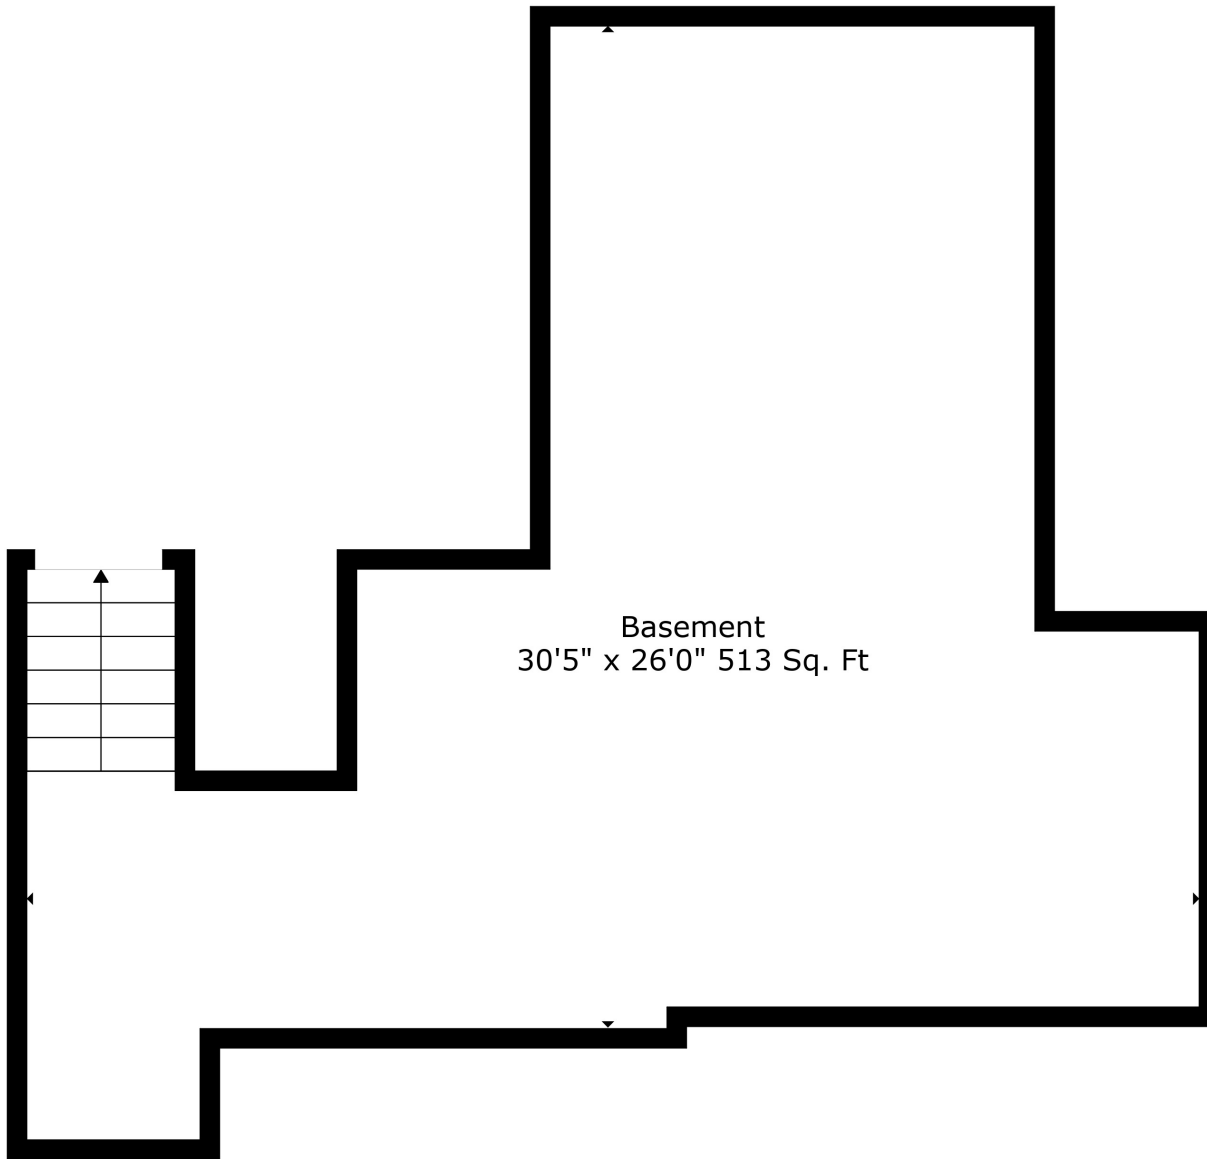

Floor 2

Floor 3

Floor 4

Floor 5

Floor 1

Total scanned area: 3176 sq. ft

Measurements Are Deemed Highly Reliable But Not Guaranteed.

Total scanned area: 3176 sq. ft

Measurements Are Deemed Highly Reliable But Not Guaranteed.

Total scanned area: 3176 sq. ft

Measurements Are Deemed Highly Reliable But Not Guaranteed.

Total scanned area: 3176 sq. ft

Measurements Are Deemed Highly Reliable But Not Guaranteed.

Total scanned area: 3176 sq. ft

Measurements Are Deemed Highly Reliable But Not Guaranteed.

Basement  
30'5" x 26'0" 513 Sq. Ft

Total scanned area: 3176 sq. ft

Measurements Are Deemed Highly Reliable But Not Guaranteed.