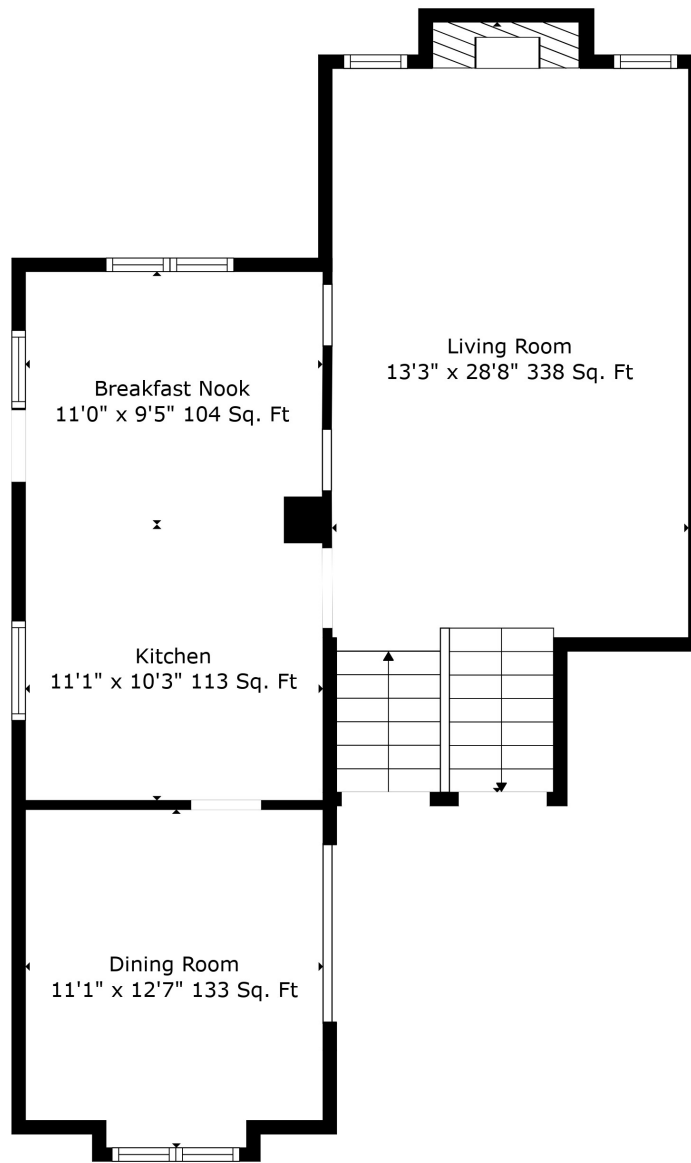

Floor 2

Floor 3

Floor 4

Floor 5

Floor 1

Total scanned area: 3176 sq. ft

Measurements Are Deemed Highly Reliable But Not Guaranteed.

Total scanned area: 3176 sq. ft

Measurements Are Deemed Highly Reliable But Not Guaranteed.

Total scanned area: 3176 sq. ft

Measurements Are Deemed Highly Reliable But Not Guaranteed.

Total scanned area: 3176 sq. ft

Measurements Are Deemed Highly Reliable But Not Guaranteed.

Total scanned area: 3176 sq. ft

Measurements Are Deemed Highly Reliable But Not Guaranteed.

Basement  
30'5" x 26'0" 513 Sq. Ft

Total scanned area: 3176 sq. ft

Measurements Are Deemed Highly Reliable But Not Guaranteed.