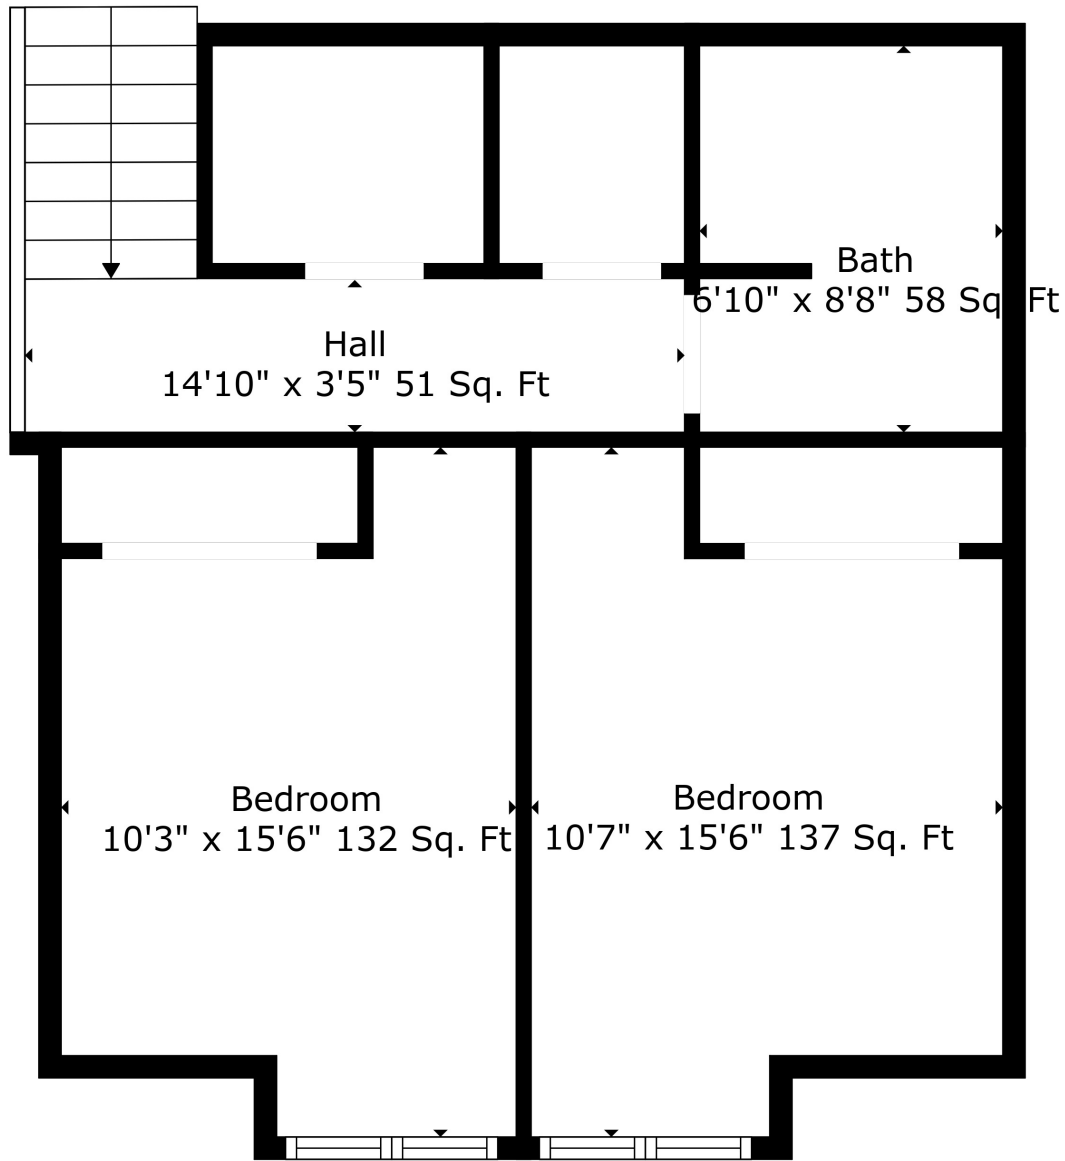

Floor 2

Floor 3

Floor 4

Floor 5

Floor 1

Total scanned area: 3176 sq. ft

Measurements Are Deemed Highly Reliable But Not Guaranteed.

Total scanned area: 3176 sq. ft

Measurements Are Deemed Highly Reliable But Not Guaranteed.

Total scanned area: 3176 sq. ft

Measurements Are Deemed Highly Reliable But Not Guaranteed.

Total scanned area: 3176 sq. ft

Measurements Are Deemed Highly Reliable But Not Guaranteed.

Total scanned area: 3176 sq. ft

Measurements Are Deemed Highly Reliable But Not Guaranteed.

Basement  
30'5" x 26'0" 513 Sq. Ft

Total scanned area: 3176 sq. ft

Measurements Are Deemed Highly Reliable But Not Guaranteed.