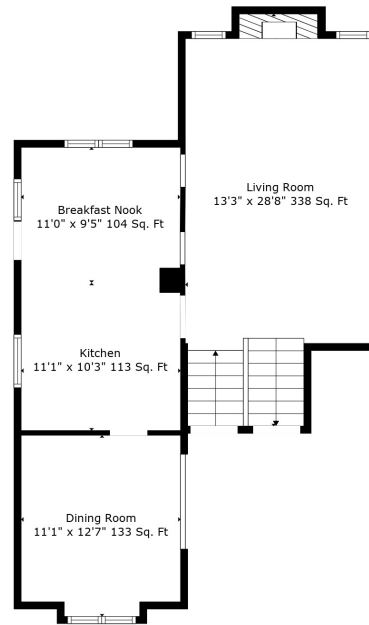

Floor 2

Floor 3

Floor 4

Floor 5

Floor 1

Total scanned area: 3176 sq. ft

Measurements Are Deemed Highly Reliable But Not Guaranteed.

Total scanned area: 3176 sq. ft

Measurements Are Deemed Highly Reliable But Not Guaranteed.

Total scanned area: 3176 sq. ft

Measurements Are Deemed Highly Reliable But Not Guaranteed.

Total scanned area: 3176 sq. ft

Measurements Are Deemed Highly Reliable But Not Guaranteed.

Total scanned area: 3176 sq. ft

Measurements Are Deemed Highly Reliable But Not Guaranteed.

Basement  
30'5" x 26'0" 513 Sq. Ft

Total scanned area: 3176 sq. ft

Measurements Are Deemed Highly Reliable But Not Guaranteed.