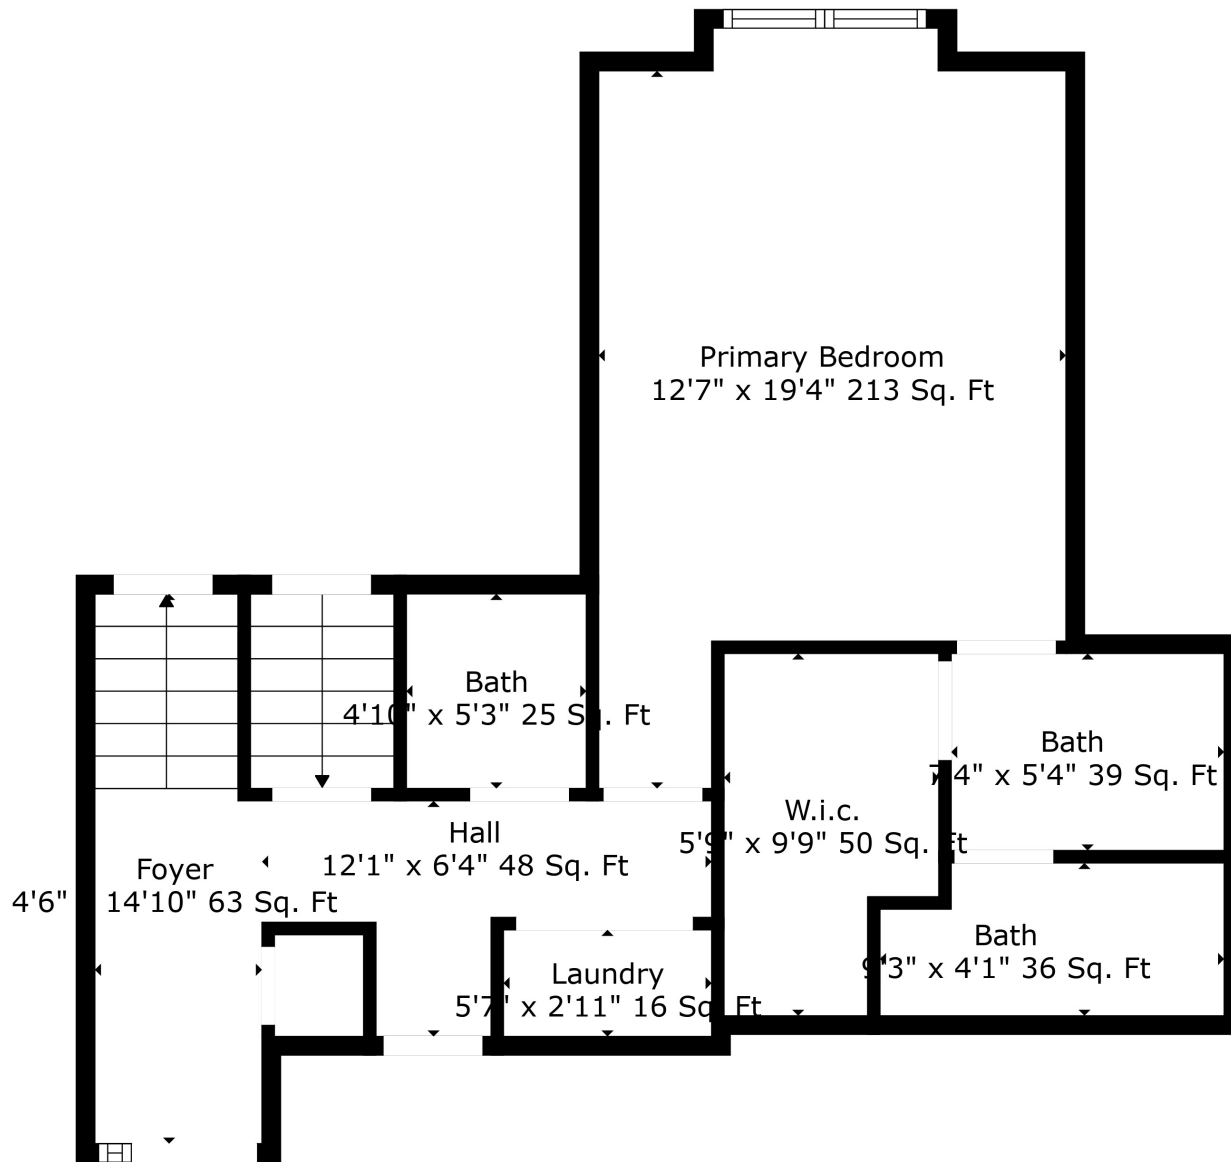

Floor 2

Floor 3

Floor 4

Floor 5

Floor 1

Total scanned area: 3176 sq. ft

Measurements Are Deemed Highly Reliable But Not Guaranteed.

Total scanned area: 3176 sq. ft

Measurements Are Deemed Highly Reliable But Not Guaranteed.

Total scanned area: 3176 sq. ft

Measurements Are Deemed Highly Reliable But Not Guaranteed.

Total scanned area: 3176 sq. ft

Measurements Are Deemed Highly Reliable But Not Guaranteed.

Total scanned area: 3176 sq. ft

Measurements Are Deemed Highly Reliable But Not Guaranteed.

Basement  
30'5" x 26'0" 513 Sq. Ft

Total scanned area: 3176 sq. ft

Measurements Are Deemed Highly Reliable But Not Guaranteed.