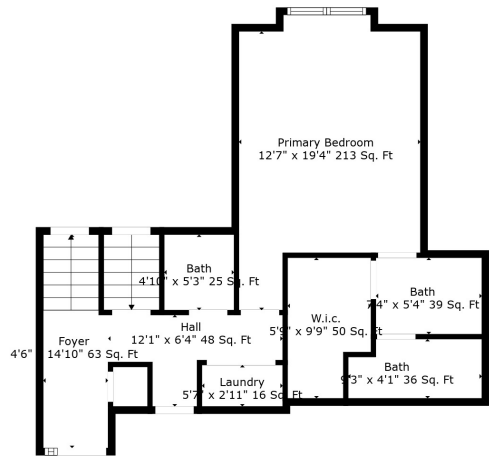

Floor 2

Floor 3

Floor 4

Floor 5

Floor 1

Total scanned area: 3176 sq. ft

Measurements Are Deemed Highly Reliable But Not Guaranteed.

Total scanned area: 3176 sq. ft

Measurements Are Deemed Highly Reliable But Not Guaranteed.

Total scanned area: 3176 sq. ft

Measurements Are Deemed Highly Reliable But Not Guaranteed.

Total scanned area: 3176 sq. ft

Measurements Are Deemed Highly Reliable But Not Guaranteed.

Total scanned area: 3176 sq. ft

Measurements Are Deemed Highly Reliable But Not Guaranteed.

Basement  
30'5" x 26'0" 513 Sq. Ft

Total scanned area: 3176 sq. ft

Measurements Are Deemed Highly Reliable But Not Guaranteed.