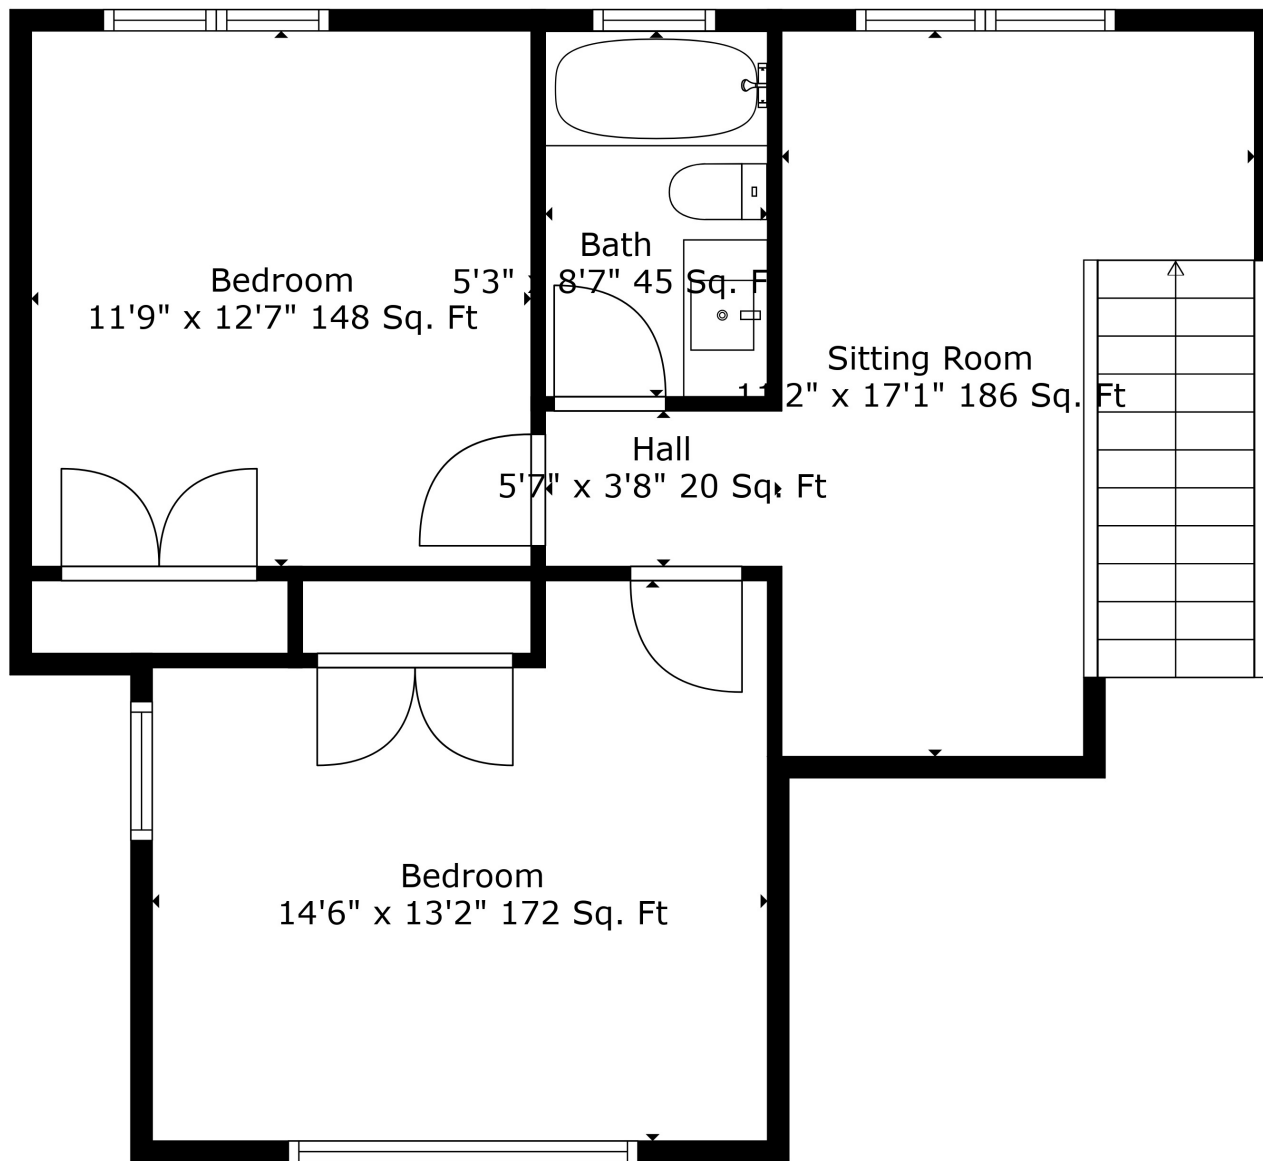

Total scanned area: 5172 sq. ft

Total scanned area: 5172 sq. ft

Measurements Are Calculated By Cubicasa Technology. Deemed Highly Reliable But Not Guaranteed.

Total scanned area: 5172 sq. ft

Total scanned area: 5172 sq. ft