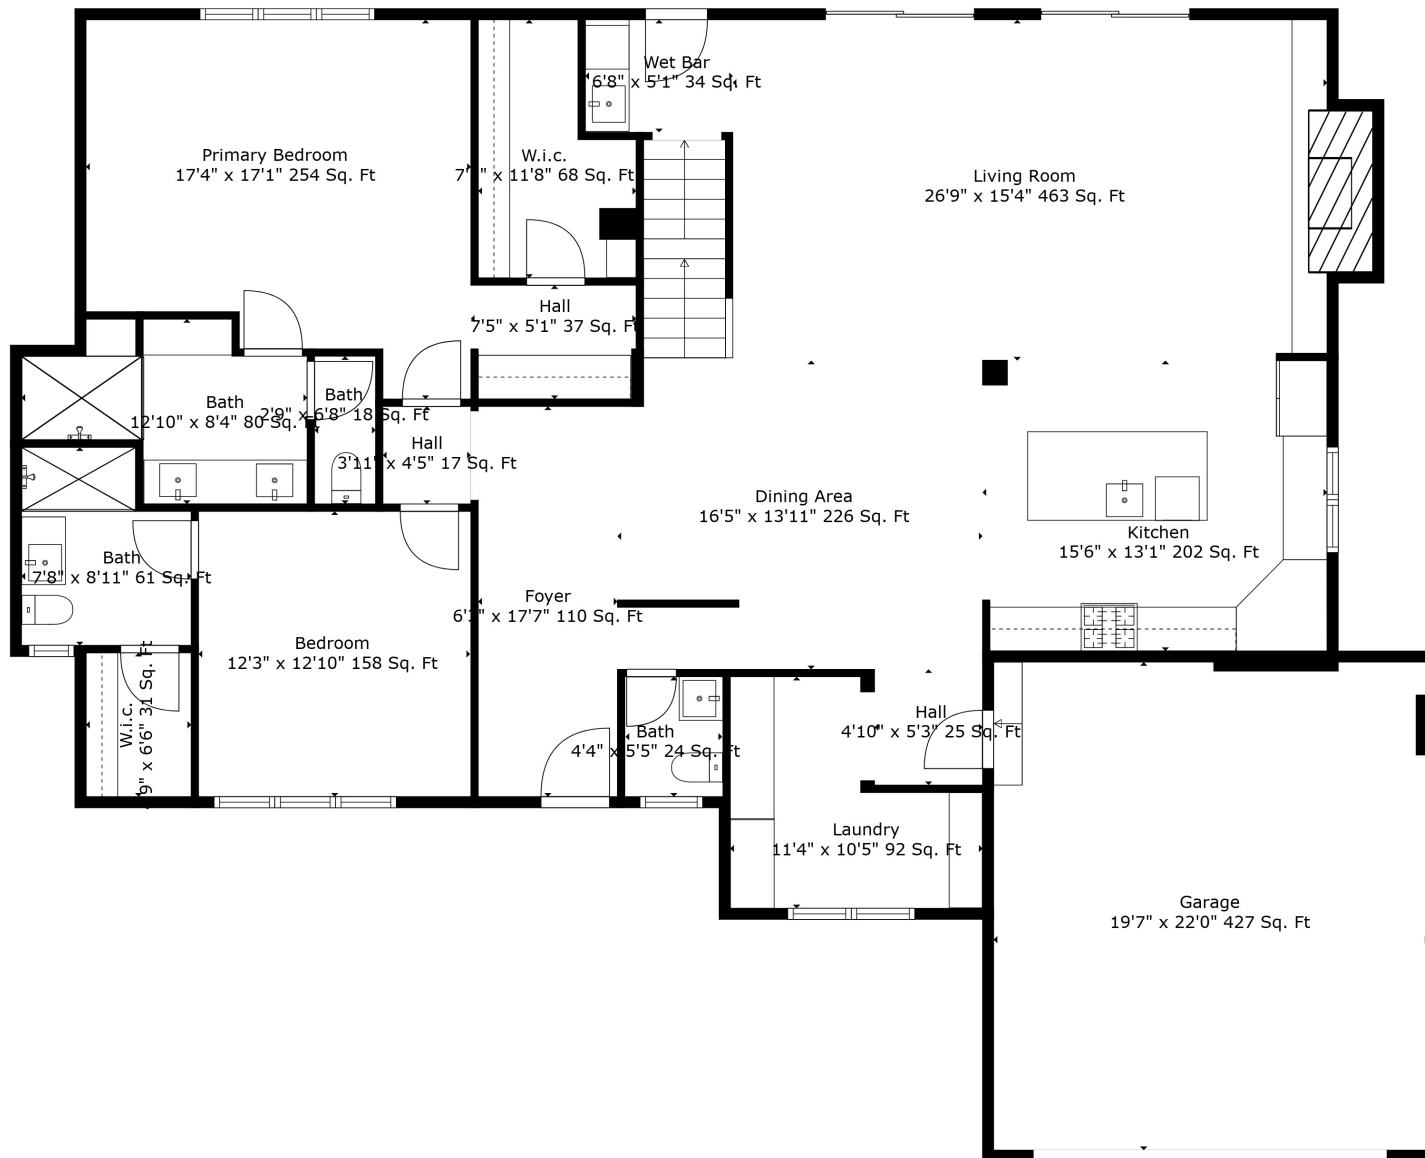

Total scanned area: 5172 sq. ft

Total scanned area: 5172 sq. ft

Measurements Are Calculated By Cubicasa Technology. Deemed Highly Reliable But Not Guaranteed.

Total scanned area: 5172 sq. ft

Total scanned area: 5172 sq. ft