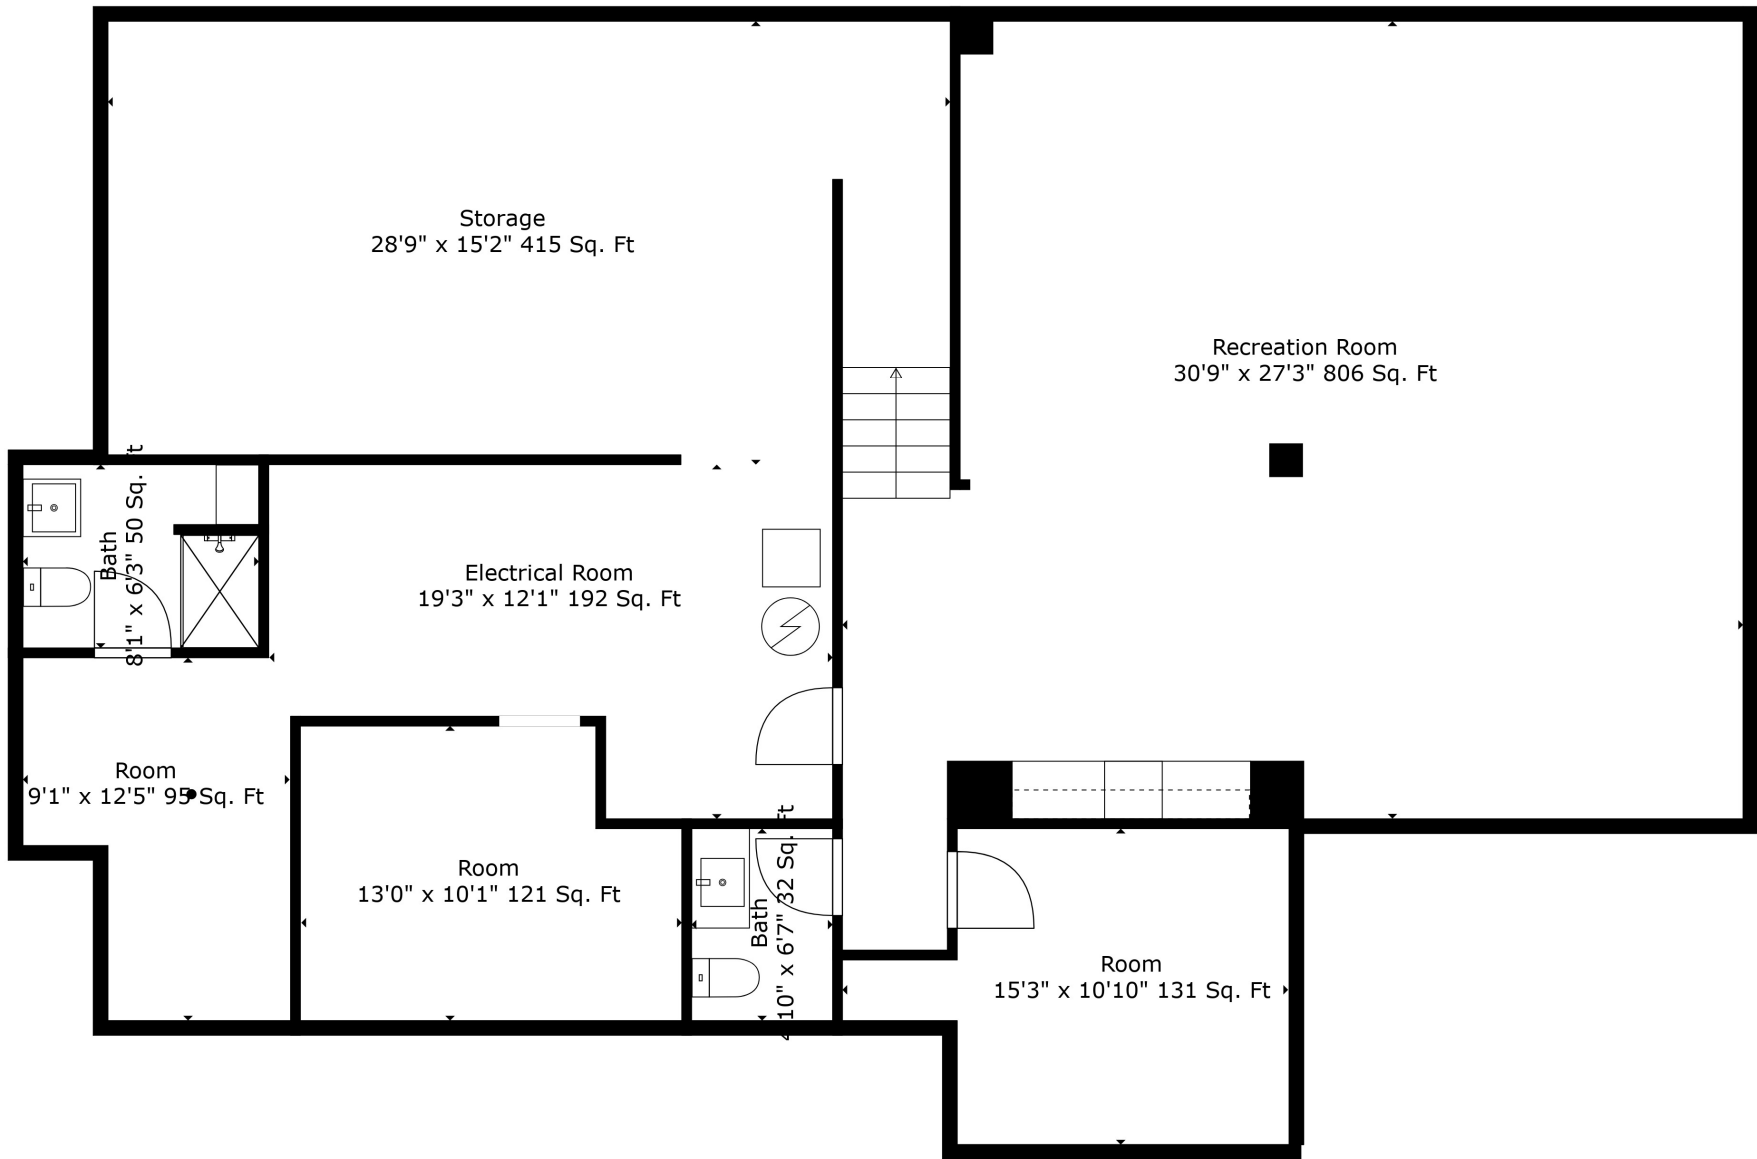

Total scanned area: 5172 sq. ft

Total scanned area: 5172 sq. ft

Measurements Are Calculated By Cubicasa Technology. Deemed Highly Reliable But Not Guaranteed.

Total scanned area: 5172 sq. ft

Total scanned area: 5172 sq. ft