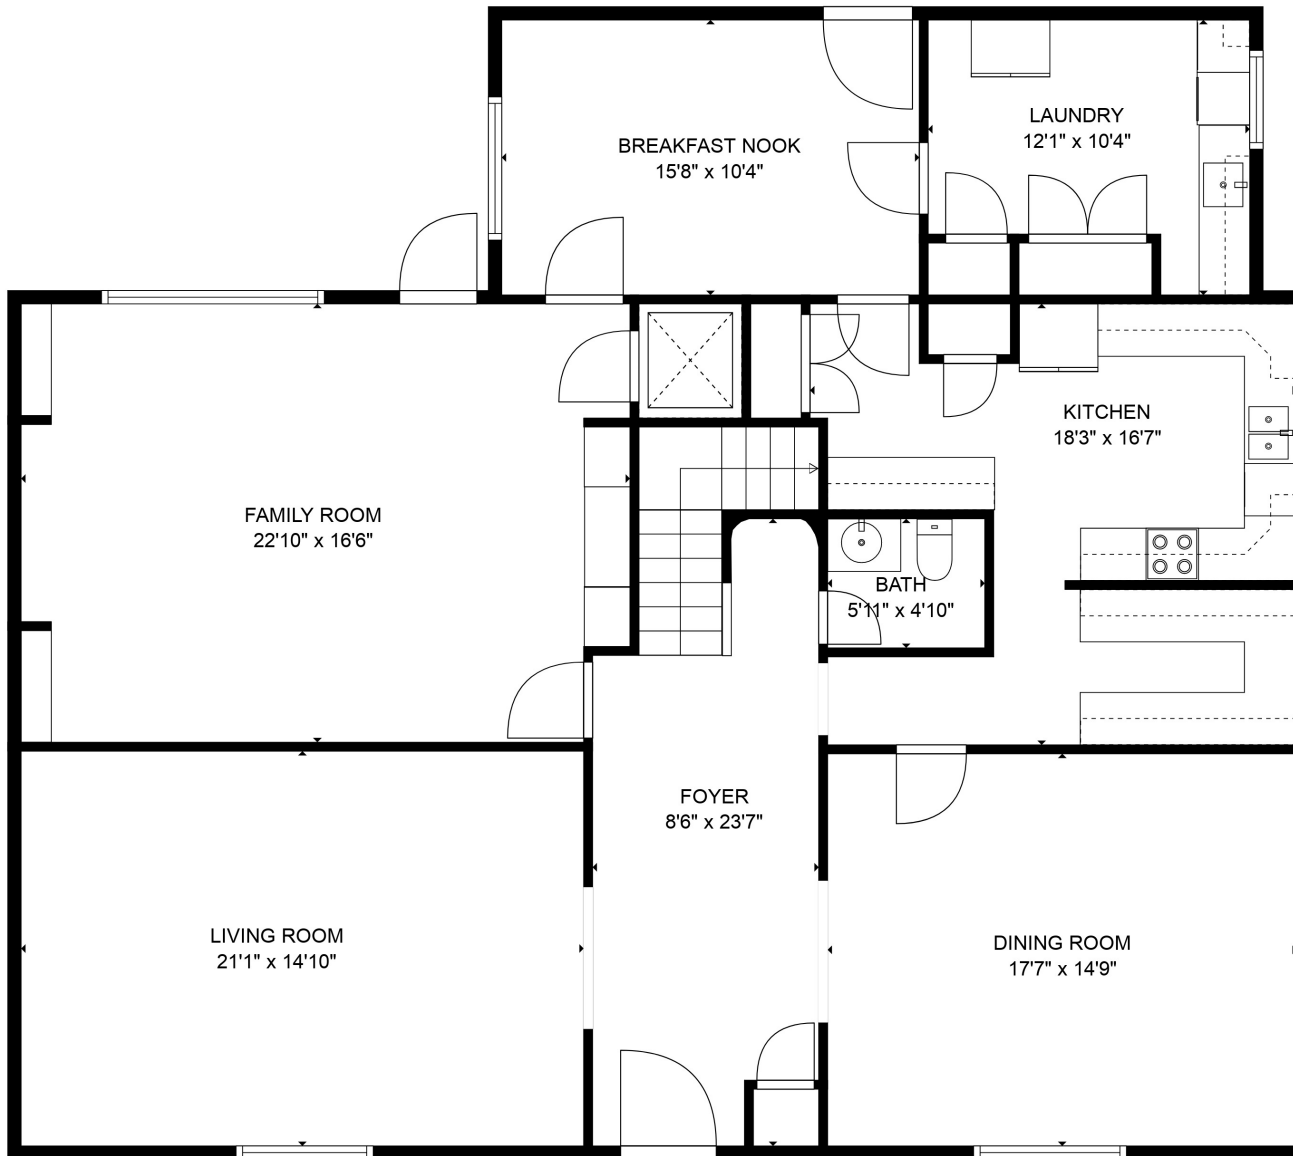

FLOOR 1

FLOOR 2

GROSS INTERNAL AREA  
 FLOOR 1: 1814 sq. ft, FLOOR 2: 1515 sq. ft  
 TOTAL: 3329 sq. ft  
 SIZES AND DIMENSIONS ARE APPROXIMATE, ACTUAL MAY VARY.

GROSS INTERNAL AREA  
 FLOOR 1: 1814 sq. ft, FLOOR 2: 1515 sq. ft  
 TOTAL: 3329 sq. ft  
 SIZES AND DIMENSIONS ARE APPROXIMATE, ACTUAL MAY VARY.

GROSS INTERNAL AREA  
FLOOR 1: 1814 sq. ft, FLOOR 2: 1515 sq. ft  
TOTAL: 3329 sq. ft  
SIZES AND DIMENSIONS ARE APPROXIMATE, ACTUAL MAY VARY.