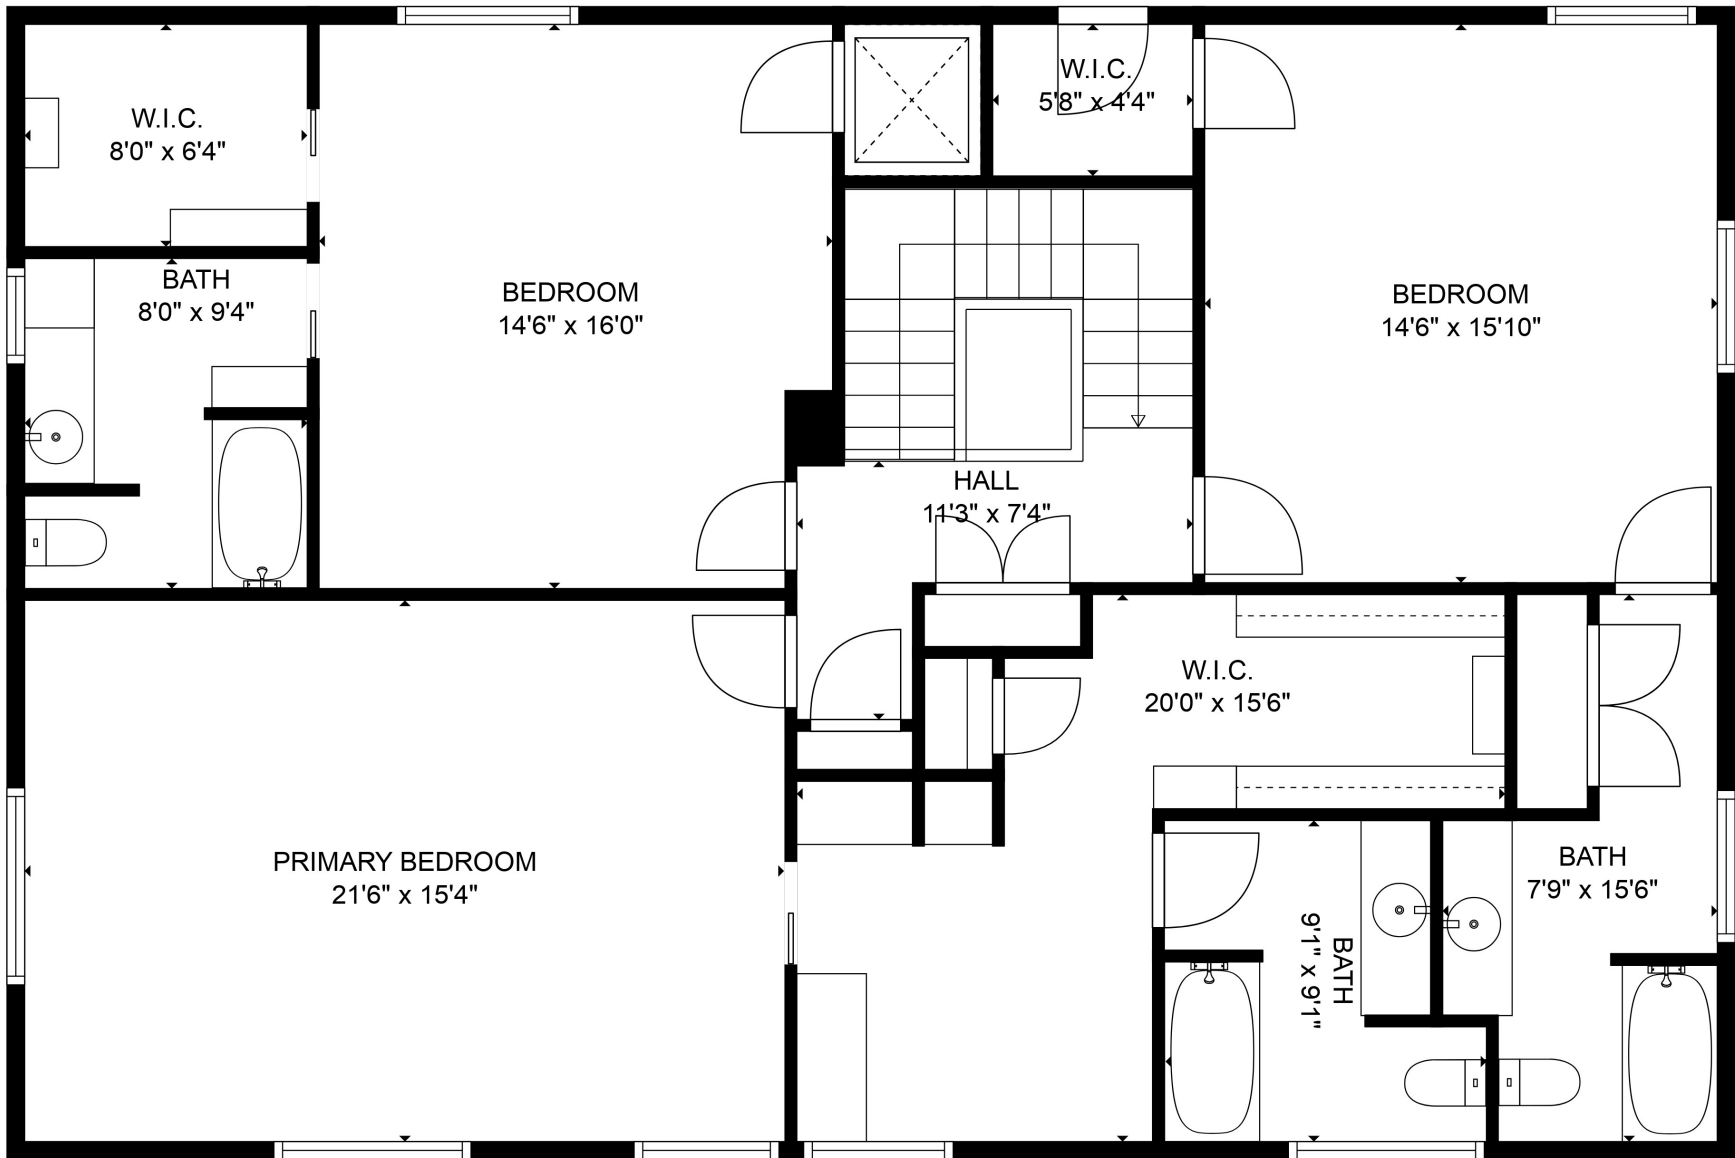

FLOOR 1

FLOOR 2

GROSS INTERNAL AREA  
 FLOOR 1: 1814 sq. ft, FLOOR 2: 1515 sq. ft  
 TOTAL: 3329 sq. ft  
 SIZES AND DIMENSIONS ARE APPROXIMATE, ACTUAL MAY VARY.

GROSS INTERNAL AREA  
 FLOOR 1: 1814 sq. ft, FLOOR 2: 1515 sq. ft  
 TOTAL: 3329 sq. ft  
 SIZES AND DIMENSIONS ARE APPROXIMATE, ACTUAL MAY VARY.

GROSS INTERNAL AREA  
FLOOR 1: 1814 sq. ft, FLOOR 2: 1515 sq. ft  
TOTAL: 3329 sq. ft  
SIZES AND DIMENSIONS ARE APPROXIMATE, ACTUAL MAY VARY.