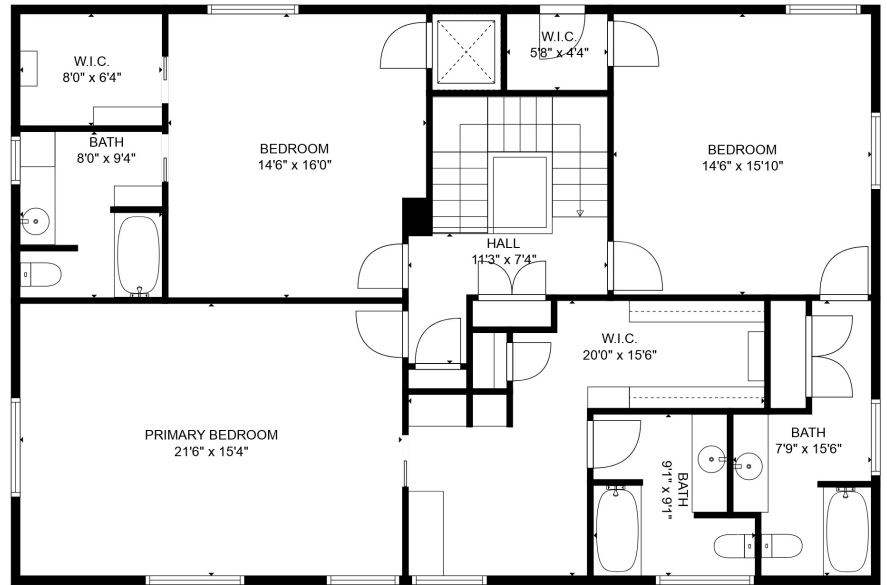

FLOOR 1

FLOOR 2

GROSS INTERNAL AREA  
 FLOOR 1: 1814 sq. ft, FLOOR 2: 1515 sq. ft  
 TOTAL: 3329 sq. ft  
 SIZES AND DIMENSIONS ARE APPROXIMATE, ACTUAL MAY VARY.

GROSS INTERNAL AREA  
 FLOOR 1: 1814 sq. ft, FLOOR 2: 1515 sq. ft  
 TOTAL: 3329 sq. ft  
 SIZES AND DIMENSIONS ARE APPROXIMATE, ACTUAL MAY VARY.

GROSS INTERNAL AREA  
FLOOR 1: 1814 sq. ft, FLOOR 2: 1515 sq. ft  
TOTAL: 3329 sq. ft  
SIZES AND DIMENSIONS ARE APPROXIMATE, ACTUAL MAY VARY.