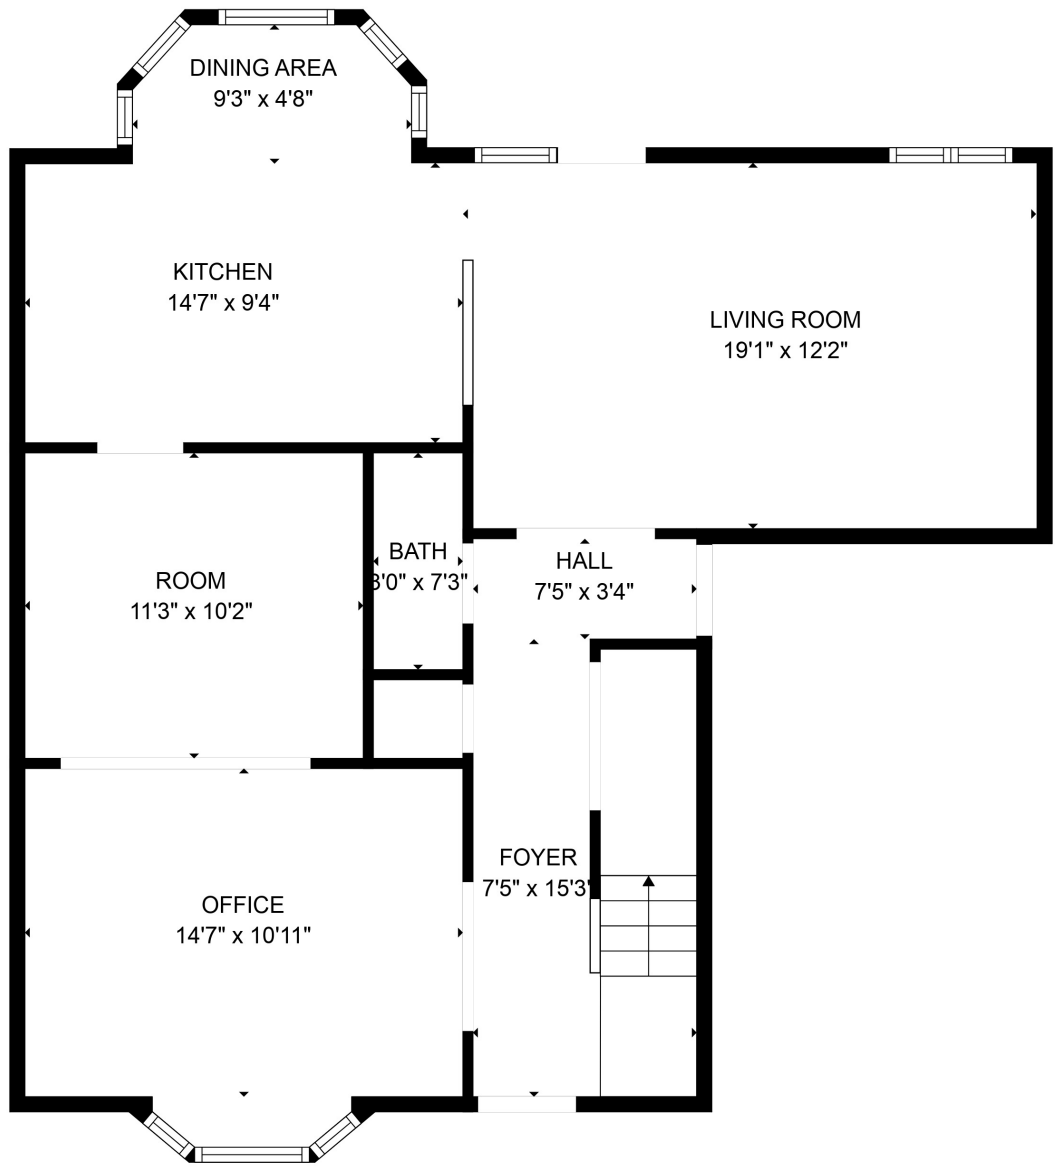

FLOOR 1

FLOOR 2

Total scanned area: 1737 sq. ft

SIZES AND DIMENSIONS ARE APPROXIMATE. ACTUAL MAY VARY.

Total scanned area: 1737 sq. ft

SIZES AND DIMENSIONS ARE APPROXIMATE. ACTUAL MAY VARY.

Total scanned area: 1737 sq. ft

SIZES AND DIMENSIONS ARE APPROXIMATE. ACTUAL MAY VARY.