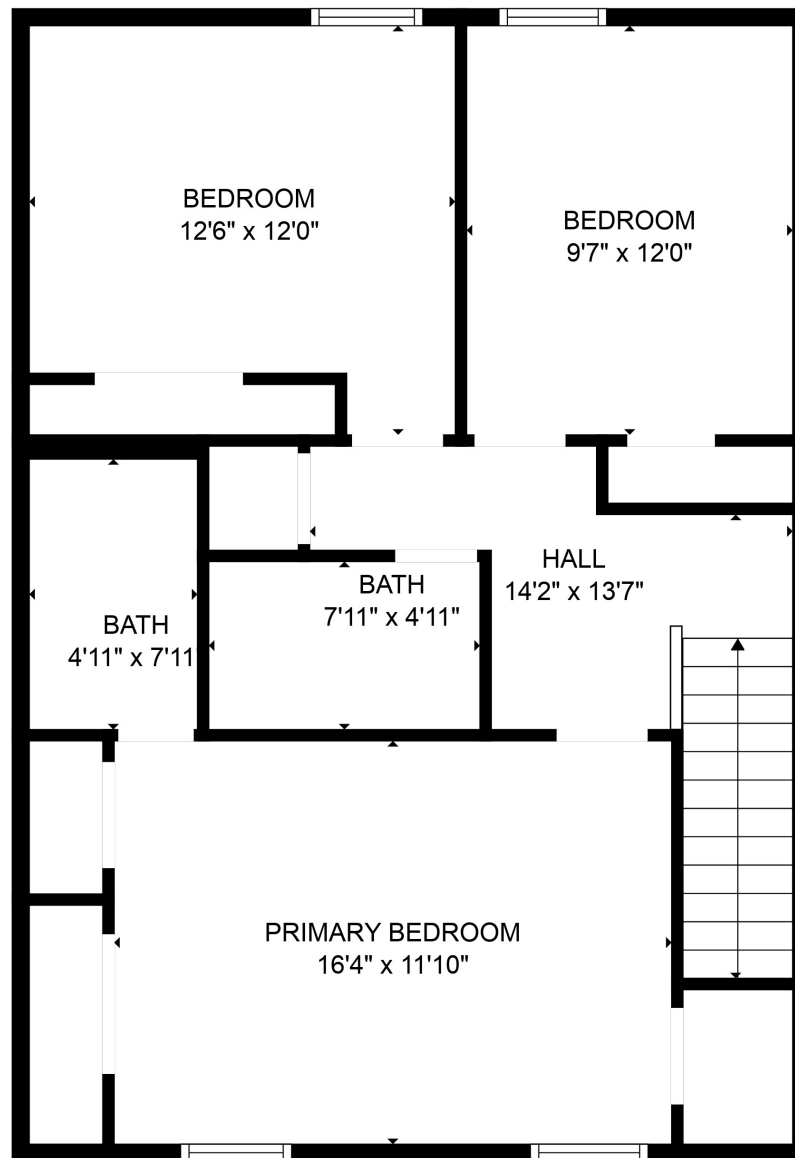

FLOOR 1

FLOOR 2

Total scanned area: 1737 sq. ft

SIZES AND DIMENSIONS ARE APPROXIMATE. ACTUAL MAY VARY.

Total scanned area: 1737 sq. ft

SIZES AND DIMENSIONS ARE APPROXIMATE. ACTUAL MAY VARY.

Total scanned area: 1737 sq. ft

SIZES AND DIMENSIONS ARE APPROXIMATE. ACTUAL MAY VARY.