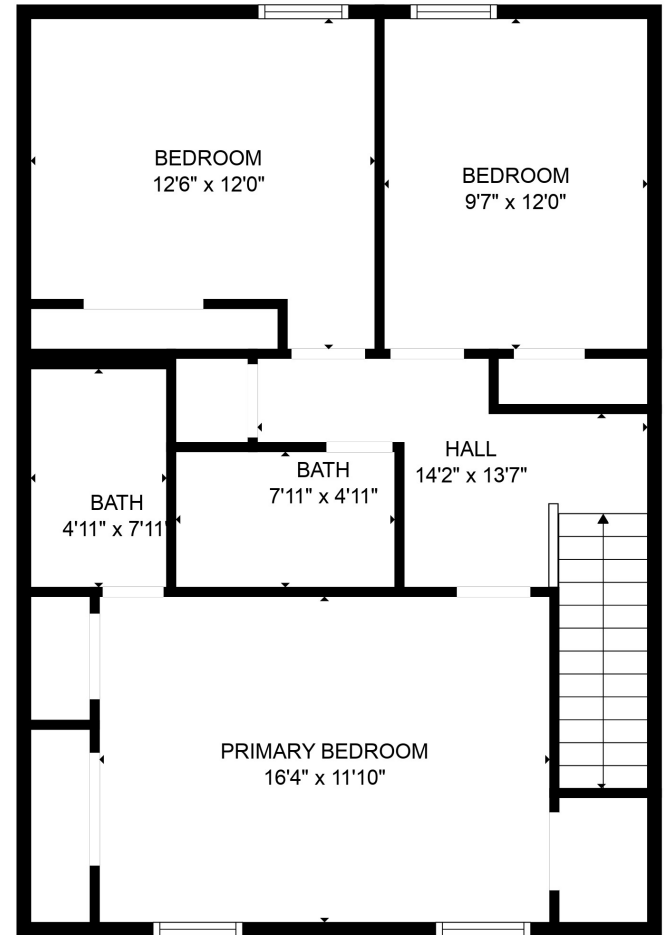

FLOOR 1

FLOOR 2

Total scanned area: 1737 sq. ft

SIZES AND DIMENSIONS ARE APPROXIMATE. ACTUAL MAY VARY.

Total scanned area: 1737 sq. ft

SIZES AND DIMENSIONS ARE APPROXIMATE. ACTUAL MAY VARY.

Total scanned area: 1737 sq. ft

SIZES AND DIMENSIONS ARE APPROXIMATE. ACTUAL MAY VARY.