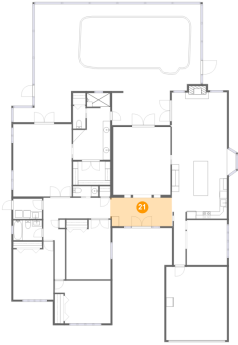

5249 Wellfield Road, New Port Richey, Pasco County, Florida, United States, 34655

21 Floor 1 - Foyer

Dimensions: 16'11" x 7'10"
Area: 131 sq. ft
Counted as Living Area:
Yes

Heated: Yes
Finished: Yes
Enclosed: Yes
Contiguous:
Yes
Permitted: Yes
Wet Space: No
Addition: No
Conversion: No