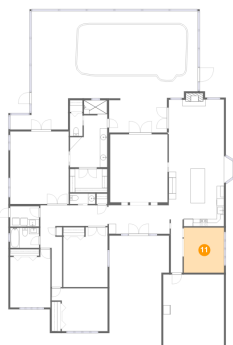

11 Floor 1 - Dining Room

Dimensions: 11'0" x 12'4"
Area: 136 sq. ft
Counted as Living Area:
Yes

Heated: Yes
Finished: Yes
Enclosed: Yes
Contiguous:
Yes
Permitted: Yes
Wet Space: No
Addition: No
Conversion: No