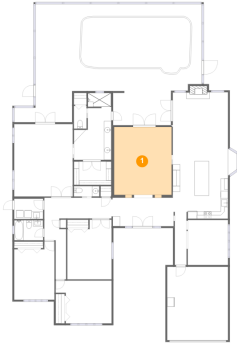

 **4,152**
total sqft

5249 Wellfield Road, New Port Richey, Pasco County, Florida, United States, 34655

Room Dimensions

Floor 1

Total sqft: 4152

Living area: 2799

#	Room name	Dimensions	Area (sqft)	Counted as Living Area
1	Living Room	15'9" x 18'7"	295 sq. ft	Yes
2	Bath	10'3" x 18'4"	148 sq. ft	Yes
3	Wc	7'0" x 2'10"	20 sq. ft	Yes
4	Porch	15'10" x 9'5"	148 sq. ft	No
5	Primary Bedroom	16'1" x 19'10"	318 sq. ft	Yes
6	Bedroom	11'0" x 15'11"	158 sq. ft	Yes
7	Bath	7'11" x 5'6"	44 sq. ft	Yes
8	Garage	16'8" x 20'1"	335 sq. ft	No
9	Laundry	7'11" x 5'7"	44 sq. ft	Yes
10	Living Room	15'2" x 15'5"	242 sq. ft	Yes
11	Dining Room	11'0" x 12'4"	136 sq. ft	Yes

#	Room name	Dimensions	Area (sqft)	Counted as Living Area
12	Screened Porch	45'8" x 32'5"	1189 sq. ft	No
13	Hall	18'4" x 8'7"	116 sq. ft	Yes
14	Kitchen	15'2" x 19'3"	298 sq. ft	Yes
15	Bedroom	15'4" x 11'9"	157 sq. ft	Yes
16	Wc	3'6" x 6'3"	22 sq. ft	Yes
17	Hall	6'0" x 13'9"	49 sq. ft	Yes
18	W.i.c.	10'3" x 6'5"	66 sq. ft	Yes
19	Hall	3'9" x 14'7"	49 sq. ft	Yes
20	Swimming Pool	29'10" x 13'5"	412 sq. ft	No
21	Foyer	16'11" x 7'10"	131 sq. ft	Yes
22	Bedroom	12'1" x 16'4"	183 sq. ft	Yes

5249 Wellfield Road, New Port Richey, Pasco County, Florida, United States, 34655

1 Floor 1 - Living Room

Dimensions: 15'9" x 18'7"
Area: 295 sq. ft
Counted as Living Area:
Yes

Heated: Yes
Finished: Yes
Enclosed: Yes
Contiguous:
Yes
Permitted: Yes
Wet Space: No
Addition: No
Conversion: No