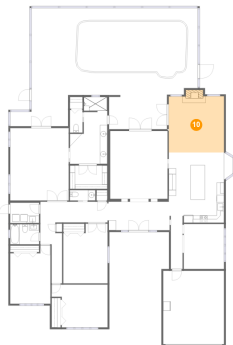

Dimensions: 16'8" x 20'1"
Area: 335 sq. ft
Counted as Living Area: No

Heated: No
Finished: No
Enclosed: Yes
Contiguous: Yes
Permitted: Yes
Wet Space: No
Addition: No
Conversion: No

5249 Wellfield Road, New Port Richey, Pasco County, Florida, United States, 34655

9 Floor 1 - Laundry

Dimensions: 7'11" x 5'7"
Area: 44 sq. ft
Counted as Living Area:
Yes

Heated: Yes
Finished: Yes
Enclosed: Yes
Contiguous:
Yes
Permitted: Yes
Wet Space: No
Addition: No
Conversion: No

10 Floor 1 - Living Room