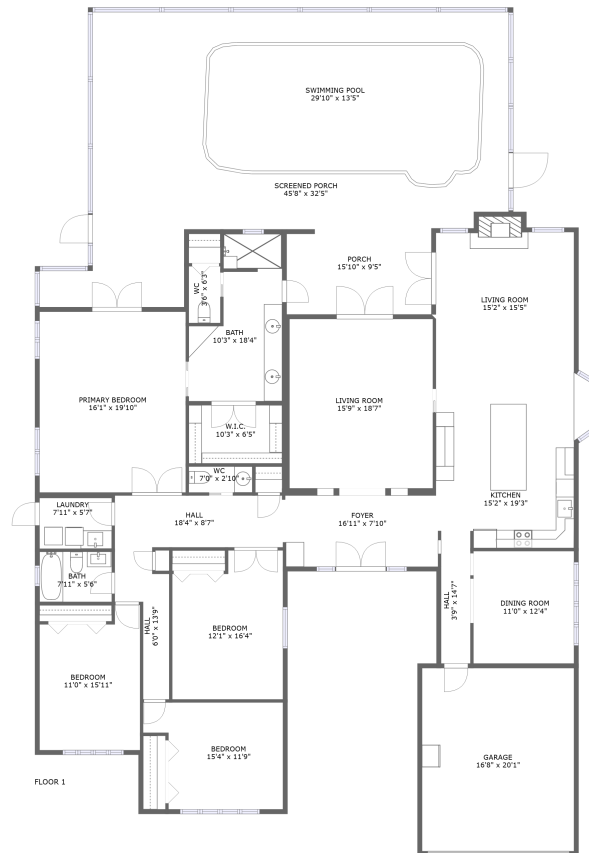

5249 Wellfield Road, New Port Richey, Pasco County, Florida, United States, 34655

Property Summary

 **1** garages

 **4** bedrooms

 **2** bathrooms

 **1** half baths

 **1** floors

 **2,799**
Gross Living Area sqft

 **4,152**
total sqft

5249 Wellfield Road, New Port Richey, Pasco County, Florida, United States, 34655

Room Dimensions

Floor 1

Total sqft: 4152

Living area: 2799

#	Room name	Dimensions	Area (sqft)	Counted as Living Area
1	Living Room	15'9" x 18'7"	295 sq. ft	Yes
2	Bath	10'3" x 18'4"	148 sq. ft	Yes
3	Wc	7'0" x 2'10"	20 sq. ft	Yes
4	Porch	15'10" x 9'5"	148 sq. ft	No
5	Primary Bedroom	16'1" x 19'10"	318 sq. ft	Yes
6	Bedroom	11'0" x 15'11"	158 sq. ft	Yes
7	Bath	7'11" x 5'6"	44 sq. ft	Yes
8	Garage	16'8" x 20'1"	335 sq. ft	No
9	Laundry	7'11" x 5'7"	44 sq. ft	Yes
10	Living Room	15'2" x 15'5"	242 sq. ft	Yes
11	Dining Room	11'0" x 12'4"	136 sq. ft	Yes

5249 Wellfield Road, New Port Richey, Pasco County, Florida, United States, 34655

1 Floor 1 - Living Room

Dimensions: 15'9" x 18'7"
Area: 295 sq. ft
Counted as Living Area:
Yes

Heated: Yes
Finished: Yes
Enclosed: Yes
Contiguous:
Yes
Permitted: Yes
Wet Space: No
Addition: No
Conversion: No

3 Floor 1 - Wc

Dimensions: 7'0" x 2'10"
Area: 20 sq. ft
Counted as Living Area:
Yes

Heated: Yes
Finished: Yes
Enclosed: Yes
Contiguous:
Yes
Permitted: Yes
Wet Space: Yes
Addition: No
Conversion: No

4 Floor 1 - Porch