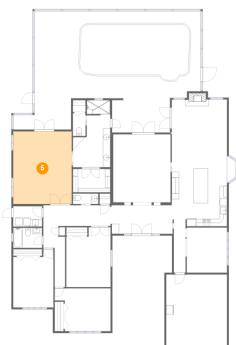

3 Floor 1 - Wc

Dimensions: 7'0" x 2'10"
Area: 20 sq. ft
Counted as Living Area:
Yes

Heated: Yes
Finished: Yes
Enclosed: Yes
Contiguous:
Yes
Permitted: Yes
Wet Space: Yes
Addition: No
Conversion: No

4 Floor 1 - Porch

Dimensions: 15'10" x 9'5"
Area: 148 sq. ft
Counted as Living Area: No

Heated: No
Finished: Yes
Enclosed: No
Contiguous: Yes
Permitted: Yes
Wet Space: No
Addition: No
Conversion: No

5 Floor 1 - Primary Bedroom