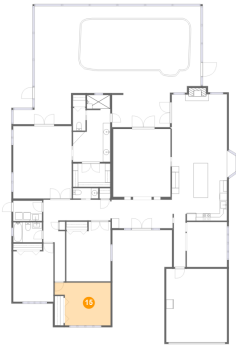

5249 Wellfield Road, New Port Richey, Pasco County, Florida, United States, 34655

15 Floor 1 - Bedroom

Dimensions: 15'4" x 11'9"
Area: 157 sq. ft
Counted as Living Area:
Yes

Heated: Yes
Finished: Yes
Enclosed: Yes
Contiguous:
Yes
Permitted: Yes
Wet Space: No
Addition: No
Conversion: No