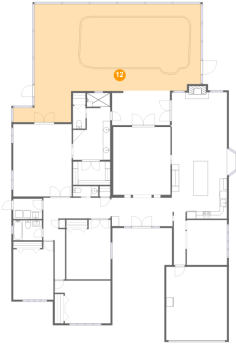

5249 Wellfield Road, New Port Richey, Pasco County, Florida, United States, 34655

12 Floor 1 - Screened Porch

Dimensions: 45'8" x 32'5"
Area: 1189 sq. ft
Counted as Living Area: No

Heated: No
Finished: Yes
Enclosed: No
Contiguous: Yes
Permitted: Yes
Wet Space: No
Addition: No
Conversion: No