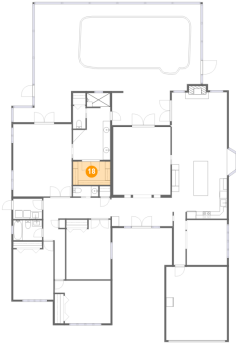

5249 Wellfield Road, New Port Richey, Pasco County, Florida, United States, 34655

18 Floor 1 - W.i.c.

Dimensions: 10'3" x 6'5"
Area: 66 sq. ft
Counted as Living Area:
Yes

Heated: Yes
Finished: Yes
Enclosed: Yes
Contiguous:
Yes
Permitted: Yes
Wet Space: No
Addition: No
Conversion: No