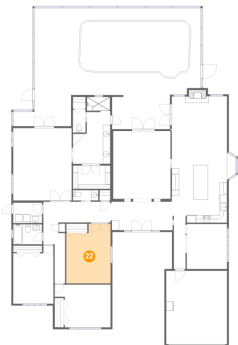

22 Floor 1 - Bedroom

Dimensions: 12'1" x 16'4"
Area: 183 sq. ft
Counted as Living Area:
Yes

Heated: Yes
Finished: Yes
Enclosed: Yes
Contiguous:
Yes
Permitted: Yes
Wet Space: No
Addition: No
Conversion: No