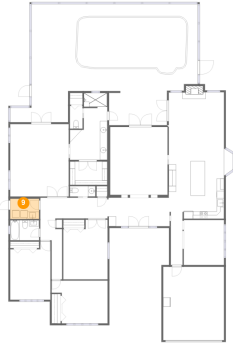

5249 Wellfield Road, New Port Richey, Pasco County, Florida, United States, 34655

9 Floor 1 - Laundry

Dimensions: 7'11" x 5'7"
Area: 44 sq. ft
Counted as Living Area:
Yes

Heated: Yes
Finished: Yes
Enclosed: Yes
Contiguous:
Yes
Permitted: Yes
Wet Space: No
Addition: No
Conversion: No