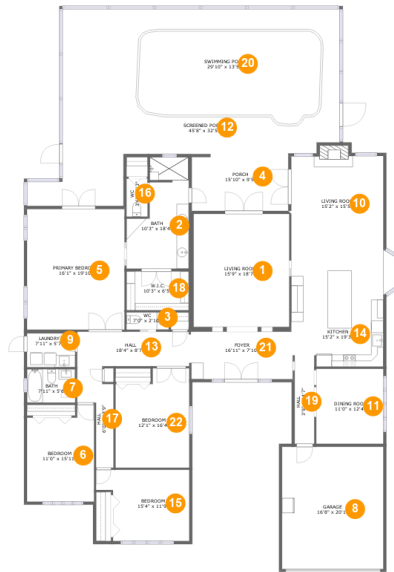

5249 Wellfield Road, New Port Richey, Pasco County, Florida, United States, 34655

Property Summary

 **1** garages

 **4** bedrooms

 **2** bathrooms

 **1** half baths

 **1** floors

 **2,799**
Gross Living Area sqft

 **4,152**
total sqft

5249 Wellfield Road, New Port Richey, Pasco County, Florida, United States, 34655

Room Dimensions

Floor 1

Total sqft: 4152

Living area: 2799

#	Room name	Dimensions	Area (sqft)	Counted as Living Area
1	Living Room	15'9" x 18'7"	295 sq. ft	Yes
2	Bath	10'3" x 18'4"	148 sq. ft	Yes
3	Wc	7'0" x 2'10"	20 sq. ft	Yes
4	Porch	15'10" x 9'5"	148 sq. ft	No
5	Primary Bedroom	16'1" x 19'10"	318 sq. ft	Yes
6	Bedroom	11'0" x 15'11"	158 sq. ft	Yes
7	Bath	7'11" x 5'6"	44 sq. ft	Yes
8	Garage	16'8" x 20'1"	335 sq. ft	No
9	Laundry	7'11" x 5'7"	44 sq. ft	Yes
10	Living Room	15'2" x 15'5"	242 sq. ft	Yes
11	Dining Room	11'0" x 12'4"	136 sq. ft	Yes

#	Room name	Dimensions	Area (sqft)	Counted as Living Area
12	Screened Porch	45'8" x 32'5"	1189 sq. ft	No
13	Hall	18'4" x 8'7"	116 sq. ft	Yes
14	Kitchen	15'2" x 19'3"	298 sq. ft	Yes
15	Bedroom	15'4" x 11'9"	157 sq. ft	Yes
16	Wc	3'6" x 6'3"	22 sq. ft	Yes
17	Hall	6'0" x 13'9"	49 sq. ft	Yes
18	W.i.c.	10'3" x 6'5"	66 sq. ft	Yes
19	Hall	3'9" x 14'7"	49 sq. ft	Yes
20	Swimming Pool	29'10" x 13'5"	412 sq. ft	No
21	Foyer	16'11" x 7'10"	131 sq. ft	Yes
22	Bedroom	12'1" x 16'4"	183 sq. ft	Yes

5249 Wellfield Road, New Port Richey, Pasco County, Florida, United States, 34655

1 Floor 1 - Living Room

Dimensions: 15'9" x 18'7"
Area: 295 sq. ft
Counted as Living Area:
Yes

Heated: Yes
Finished: Yes
Enclosed: Yes
Contiguous:
Yes
Permitted: Yes
Wet Space: No
Addition: No
Conversion: No