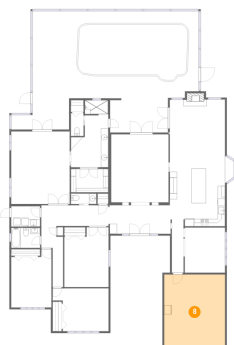

8 Floor 1 - Garage

Dimensions: 16'8" x 20'1"
Area: 335 sq. ft
Counted as Living Area: No

Heated: No
Finished: No
Enclosed: Yes
Contiguous: Yes
Permitted: Yes
Wet Space: No
Addition: No
Conversion: No