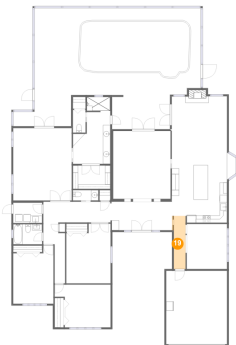

Dimensions: 6'0" x 13'9"
Area: 49 sq. ft
Counted as Living Area:
Yes

Heated: Yes
Finished: Yes
Enclosed: Yes
Contiguous:
Yes
Permitted: Yes
Wet Space: No
Addition: No
Conversion: No

5249 Wellfield Road, New Port Richey, Pasco County, Florida, United States, 34655

18 Floor 1 - W.i.c.

Dimensions: 10'3" x 6'5"
Area: 66 sq. ft
Counted as Living Area:
Yes

Heated: Yes
Finished: Yes
Enclosed: Yes
Contiguous:
Yes
Permitted: Yes
Wet Space: No
Addition: No
Conversion: No

19 Floor 1 - Hall