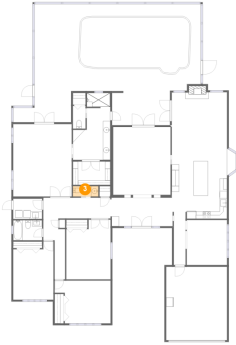

2 Floor 1 - Bath

Dimensions: 10'3" x 18'4"
Area: 148 sq. ft
Counted as Living Area:
Yes

Heated: Yes
Finished: Yes
Enclosed: Yes
Contiguous:
Yes
Permitted: Yes
Wet Space: Yes
Addition: No
Conversion: No

5249 Wellfield Road, New Port Richey, Pasco County, Florida, United States, 34655

3 Floor 1 - Wc

Dimensions: 7'0" x 2'10"
Area: 20 sq. ft
Counted as Living Area:
Yes

Heated: Yes
Finished: Yes
Enclosed: Yes
Contiguous:
Yes
Permitted: Yes
Wet Space: Yes
Addition: No
Conversion: No

4 Floor 1 - Porch