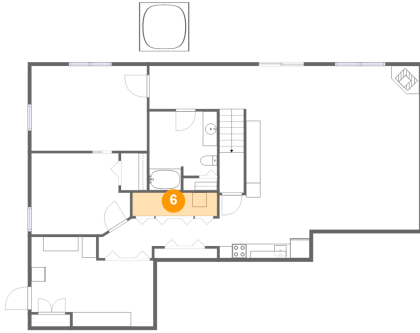

2370 Kemp Ford Road, Union Hall, Franklin County, Virginia, United States, 24176

6 Floor 1 - Electrical Room

Dimensions: 11'10" x 3'3"
Area: 39 sq. ft
Counted as Living Area: No

Heated: No
Finished: No
Enclosed: Yes
Contiguous: Yes
Permitted: Yes
Wet Space: No
Addition: No
Conversion: No