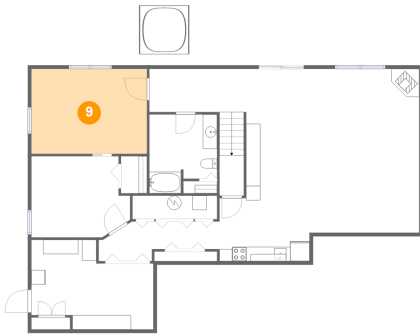

2370 Kemp Ford Road, Union Hall, Franklin County, Virginia, United States, 24176

9 Floor 1 - Bedroom

Dimensions: 16'2" x 11'11"
Area: 192 sq. ft
Counted as Living Area:
Yes

Heated: Yes
Finished: Yes
Enclosed: Yes
Contiguous:
Yes
Permitted: Yes
Wet Space: No
Addition: No
Conversion: No