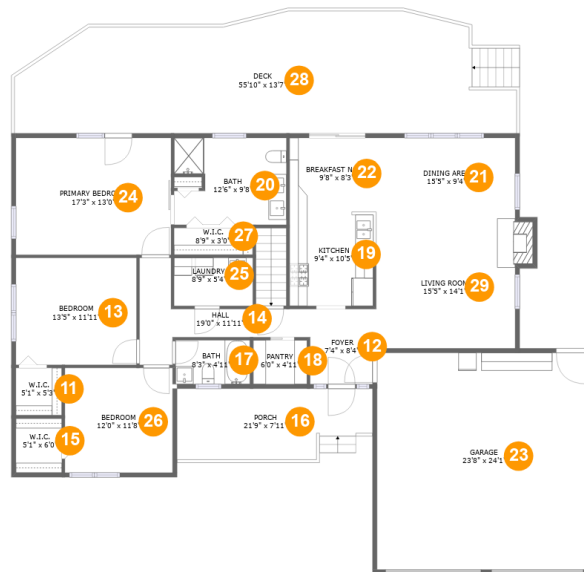

 **5,249** total sqft

2370 Kemp Ford Road, Union Hall, Franklin County, Virginia, United States, 24176

Room Dimensions

Floor 1

Total sqft: 2091

Living area: 1406

#	Room name	Dimensions	Area (sqft)	Counted as Living Area
1	Hall	16'11" x 5'6"	71 sq. ft	Yes
2	Covered Patio	43'7" x 10'1"	439 sq. ft	No
3	W.i.c.	3'8" x 5'2"	19 sq. ft	Yes
4	Bedroom	13'10" x 11'4"	143 sq. ft	Yes
5	Bath	9'6" x 11'0"	94 sq. ft	Yes
6	Electrical Room	11'10" x 3'3"	39 sq. ft	No
7	Hall	13'7" x 6'0"	122 sq. ft	Yes
8	Recreation Room	27'11" x 26'10"	622 sq. ft	Yes
9	Bedroom	16'2" x 11'11"	192 sq. ft	Yes
10	Workshop	17'1" x 12'6"	176 sq. ft	No

2370 Kemp Ford Road, Union Hall, Franklin County, Virginia, United States, 24176

Room Dimensions

Floor 2

Total sqft: 3158

Living area: 1721

#	Room name	Dimensions	Area (sqft)	Counted as Living Area
11	W.i.c.	5'1" x 5'3"	27 sq. ft	Yes
12	Foyer	7'4" x 8'4"	60 sq. ft	Yes
13	Bedroom	13'5" x 11'11"	160 sq. ft	Yes
14	Hall	19'0" x 11'11"	91 sq. ft	Yes
15	W.i.c.	5'1" x 6'0"	31 sq. ft	Yes
16	Porch	21'9" x 7'11"	158 sq. ft	No
17	Bath	8'3" x 4'11"	40 sq. ft	Yes
18	Pantry	6'0" x 4'11"	29 sq. ft	Yes
19	Kitchen	9'4" x 10'5"	99 sq. ft	Yes
20	Bath	12'6" x 9'8"	114 sq. ft	Yes
21	Dining Area	15'5" x 9'4"	144 sq. ft	Yes

11 Floor 2 - W.i.c.

Dimensions: 5'1" x 5'3"
Area: 27 sq. ft
Counted as Living Area:
Yes

Heated: Yes
Finished: Yes
Enclosed: Yes
Contiguous:
Yes
Permitted: Yes
Wet Space: No
Addition: No
Conversion: No

2370 Kemp Ford Road, Union Hall, Franklin County, Virginia, United States, 24176

Dimensions: 19'0" x 11'11"
Area: 91 sq. ft
Counted as Living Area:
Yes

Heated: Yes
Finished: Yes
Enclosed: Yes
Contiguous:
Yes
Permitted: Yes
Wet Space: No
Addition: No
Conversion: No

2370 Kemp Ford Road, Union Hall, Franklin County, Virginia, United States, 24176