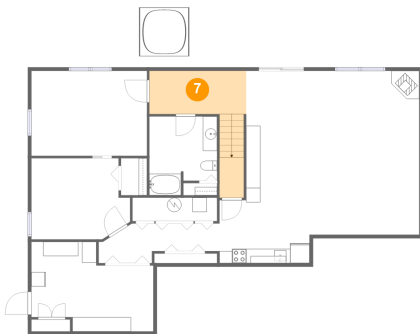

7 Floor 1 - Hall

Dimensions: 13'7" x 6'0"
Area: 122 sq. ft
Counted as Living Area: Yes

Heated: Yes
Finished: Yes
Enclosed: Yes
Contiguous: Yes
Permitted: Yes
Wet Space: No
Addition: No
Conversion: No