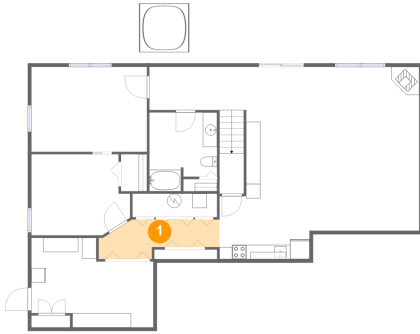

2370 Kemp Ford Road, Union Hall, Franklin County, Virginia, United States, 24176

1 Floor 1 - Hall

Dimensions: 16'11" x 5'6"
Area: 71 sq. ft
Counted as Living Area:
Yes

Heated: Yes
Finished: Yes
Enclosed: Yes
Contiguous:
Yes
Permitted: Yes
Wet Space: No
Addition: No
Conversion: No