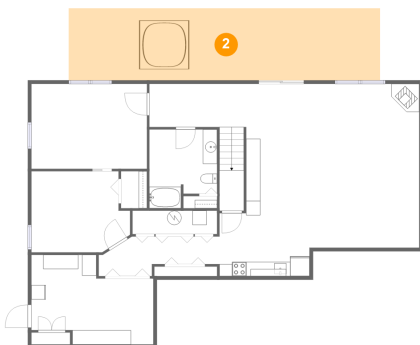

2 Floor 1 - Covered Patio

Dimensions: 43'7" x 10'1"
Area: 439 sq. ft
Counted as Living Area: No

Heated: No
Finished: Yes
Enclosed: No
Contiguous: Yes
Permitted: Yes
Wet Space: No
Addition: No
Conversion: No