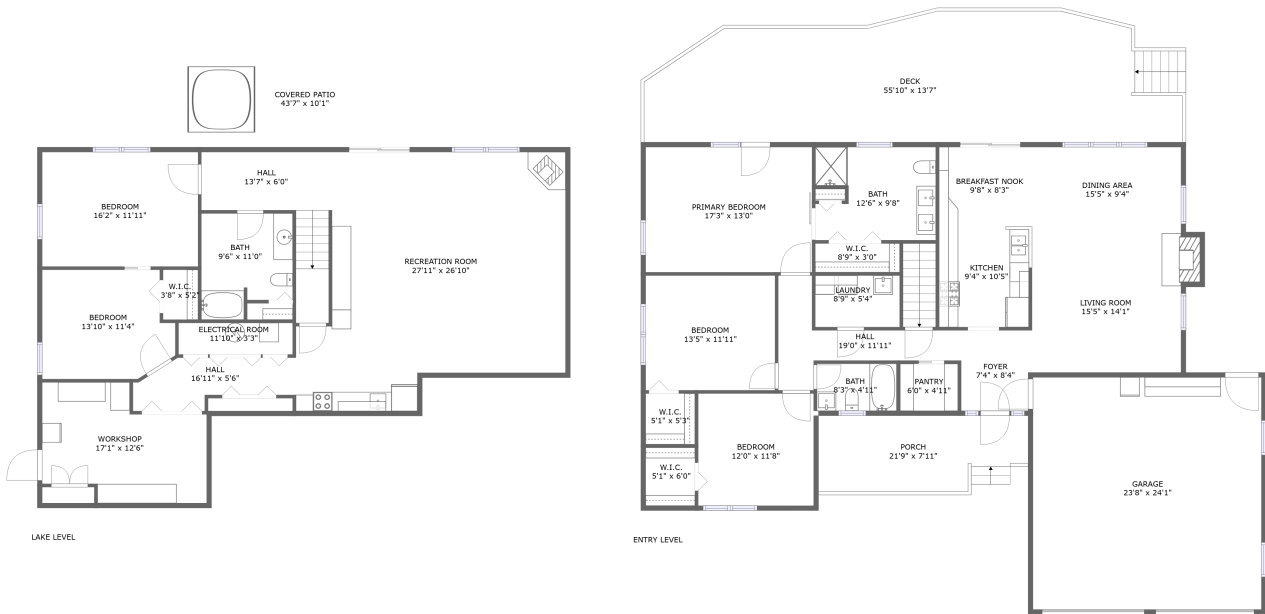

2370 Kemp Ford Road, Union Hall, Franklin County, Virginia, United States, 24176

Property Summary

1 garages **5** bedrooms **3** bathrooms **0** half baths

2 floors

3,127 Gross Living Area sqft

5,249 total sqft