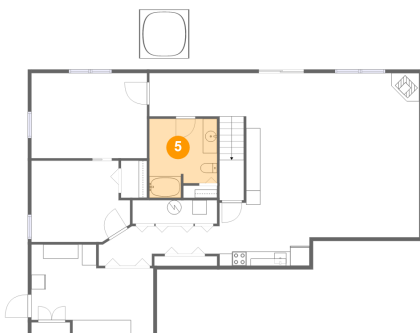

5 Floor 1 - Bath

Dimensions: 9'6" x 11'0"
Area: 94 sq. ft
Counted as Living Area:
Yes

Heated: Yes
Finished: Yes
Enclosed: Yes
Contiguous:
Yes
Permitted: Yes
Wet Space: Yes
Addition: No
Conversion: No