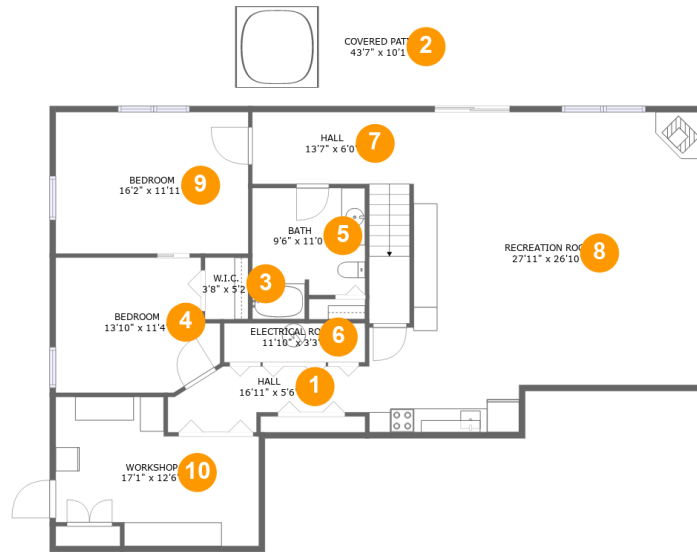

 **5,249** total sqft

2370 Kemp Ford Road, Union Hall, Franklin County, Virginia, United States, 24176

Room Dimensions

Floor 1

Total sqft: 2091

Living area: 1406

#	Room name	Dimensions	Area (sqft)	Counted as Living Area
1	Hall	16'11" x 5'6"	71 sq. ft	Yes
2	Covered Patio	43'7" x 10'1"	439 sq. ft	No
3	W.i.c.	3'8" x 5'2"	19 sq. ft	Yes
4	Bedroom	13'10" x 11'4"	143 sq. ft	Yes
5	Bath	9'6" x 11'0"	94 sq. ft	Yes
6	Electrical Room	11'10" x 3'3"	39 sq. ft	No
7	Hall	13'7" x 6'0"	122 sq. ft	Yes
8	Recreation Room	27'11" x 26'10"	622 sq. ft	Yes
9	Bedroom	16'2" x 11'11"	192 sq. ft	Yes
10	Workshop	17'1" x 12'6"	176 sq. ft	No

2370 Kemp Ford Road, Union Hall, Franklin County, Virginia, United States, 24176

Room Dimensions

Floor 2

Total sqft: 3158

Living area: 1721

#	Room name	Dimensions	Area (sqft)	Counted as Living Area
11	W.i.c.	5'1" x 5'3"	27 sq. ft	Yes
12	Foyer	7'4" x 8'4"	60 sq. ft	Yes
13	Bedroom	13'5" x 11'11"	160 sq. ft	Yes
14	Hall	19'0" x 11'11"	91 sq. ft	Yes
15	W.i.c.	5'1" x 6'0"	31 sq. ft	Yes
16	Porch	21'9" x 7'11"	158 sq. ft	No
17	Bath	8'3" x 4'11"	40 sq. ft	Yes
18	Pantry	6'0" x 4'11"	29 sq. ft	Yes
19	Kitchen	9'4" x 10'5"	99 sq. ft	Yes
20	Bath	12'6" x 9'8"	114 sq. ft	Yes
21	Dining Area	15'5" x 9'4"	144 sq. ft	Yes