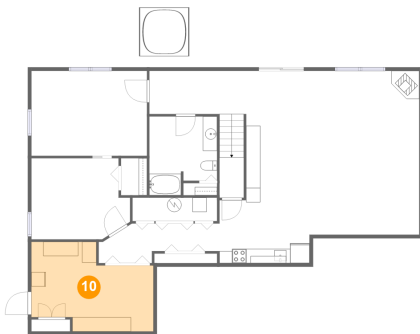

10 Floor 1 - Workshop

Dimensions: 17'1" x 12'6"
Area: 176 sq. ft
Counted as Living Area: No

Heated: No
Finished: No
Enclosed: Yes
Contiguous: Yes
Permitted: Yes
Wet Space: No
Addition: No
Conversion: No