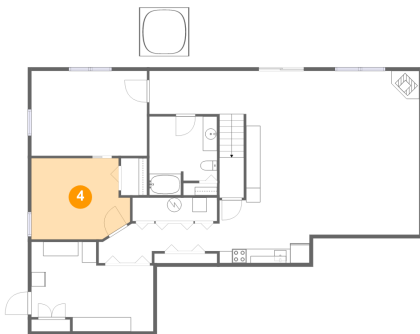

4 Floor 1 - Bedroom

Dimensions: 13'10" x 11'4"
Area: 143 sq. ft
Counted as Living Area:
Yes

Heated: Yes
Finished: Yes
Enclosed: Yes
Contiguous:
Yes
Permitted: Yes
Wet Space: No
Addition: No
Conversion: No