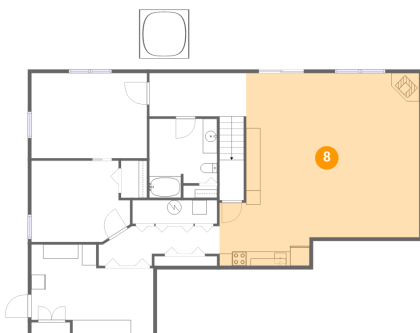

8 Floor 1 - Recreation Room

Dimensions: 27'11" x 26'10"
Area: 622 sq. ft
Counted as Living Area: Yes

Heated: Yes
Finished: Yes
Enclosed: Yes
Contiguous: Yes
Permitted: Yes
Wet Space: No
Addition: No
Conversion: No