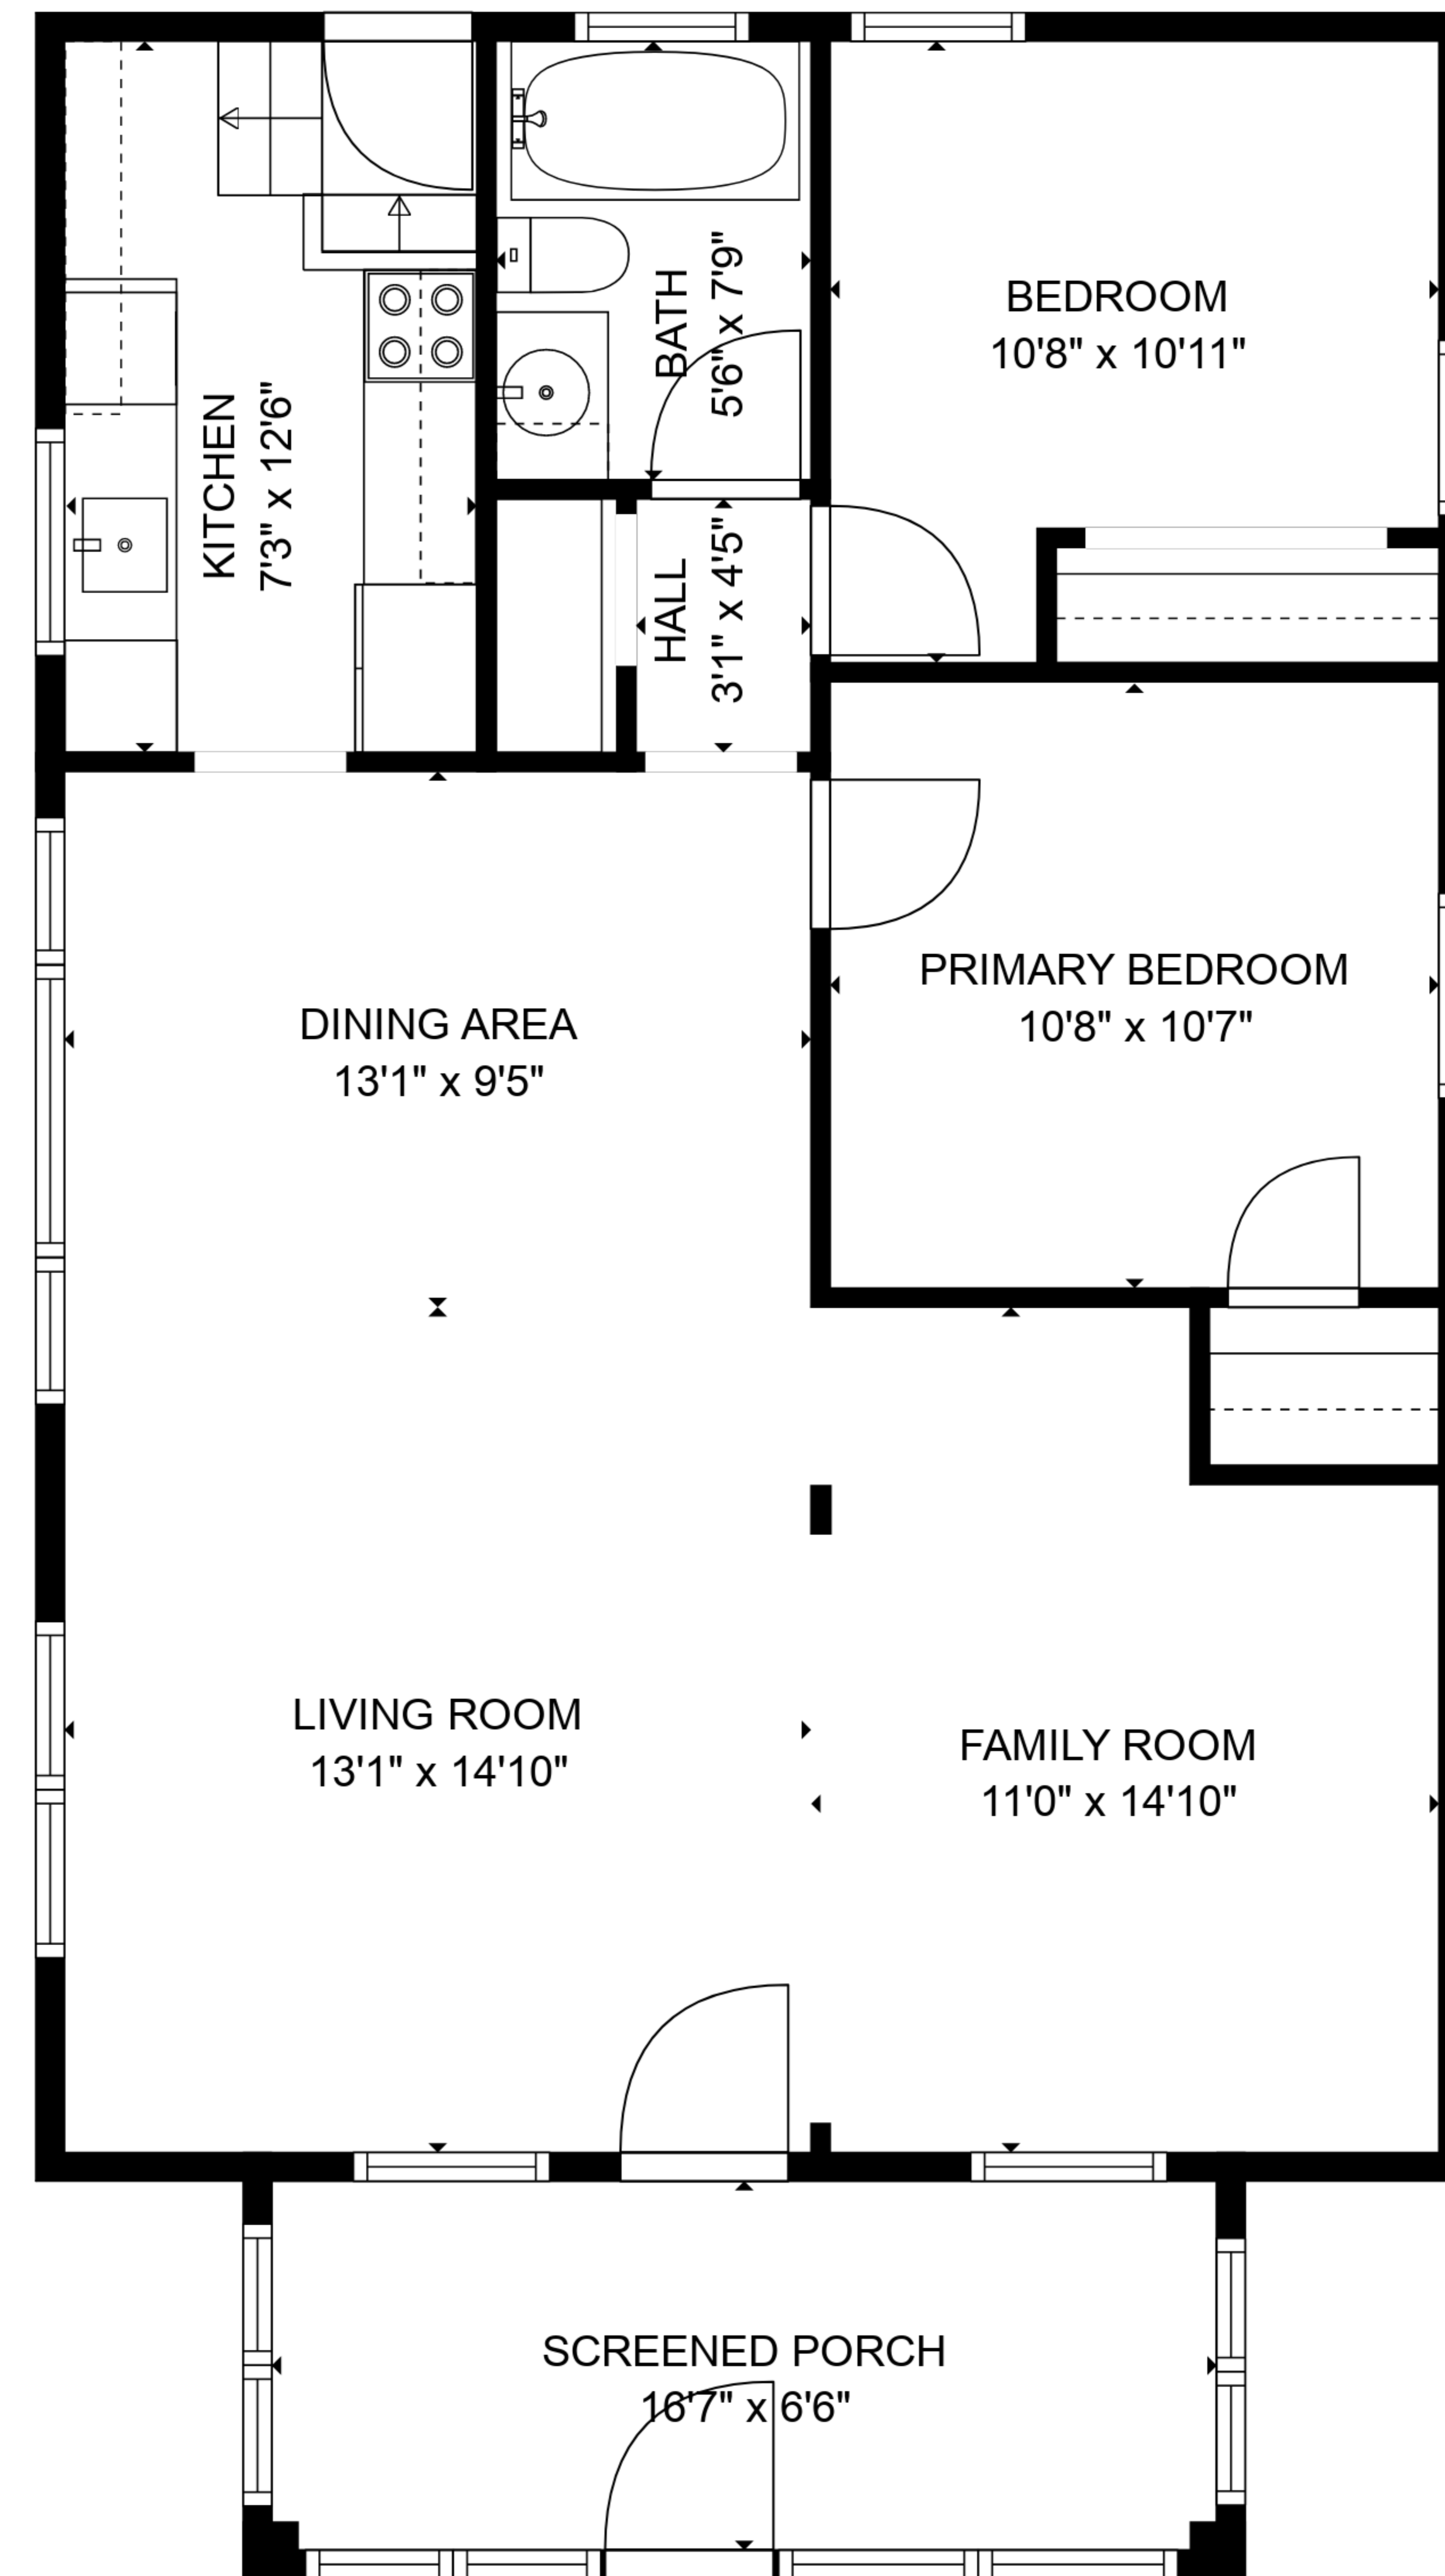

TOTAL: 1534 sq. ft

BELOW GROUND: 637 sq. ft, FLOOR 2: 897 sq. ft
EXCLUDED AREAS: SCREENED PORCH: 108 sq. ft

SIZES AND DIMENSIONS ARE APPROXIMATE, ACTUAL MAY VARY.

TOTAL: 1534 sq. ft

BELOW GROUND: 637 sq. ft, FLOOR 2: 897 sq. ft
EXCLUDED AREAS: SCREENED PORCH: 108 sq. ft

SIZES AND DIMENSIONS ARE APPROXIMATE, ACTUAL MAY VARY.

FLOOR 1

FLOOR 2

TOTAL: 1534 sq. ft
 BELOW GROUND: 637 sq. ft, FLOOR 2: 897 sq. ft
 EXCLUDED AREAS: SCREENED PORCH: 108 sq. ft

SIZES AND DIMENSIONS ARE APPROXIMATE, ACTUAL MAY VARY.