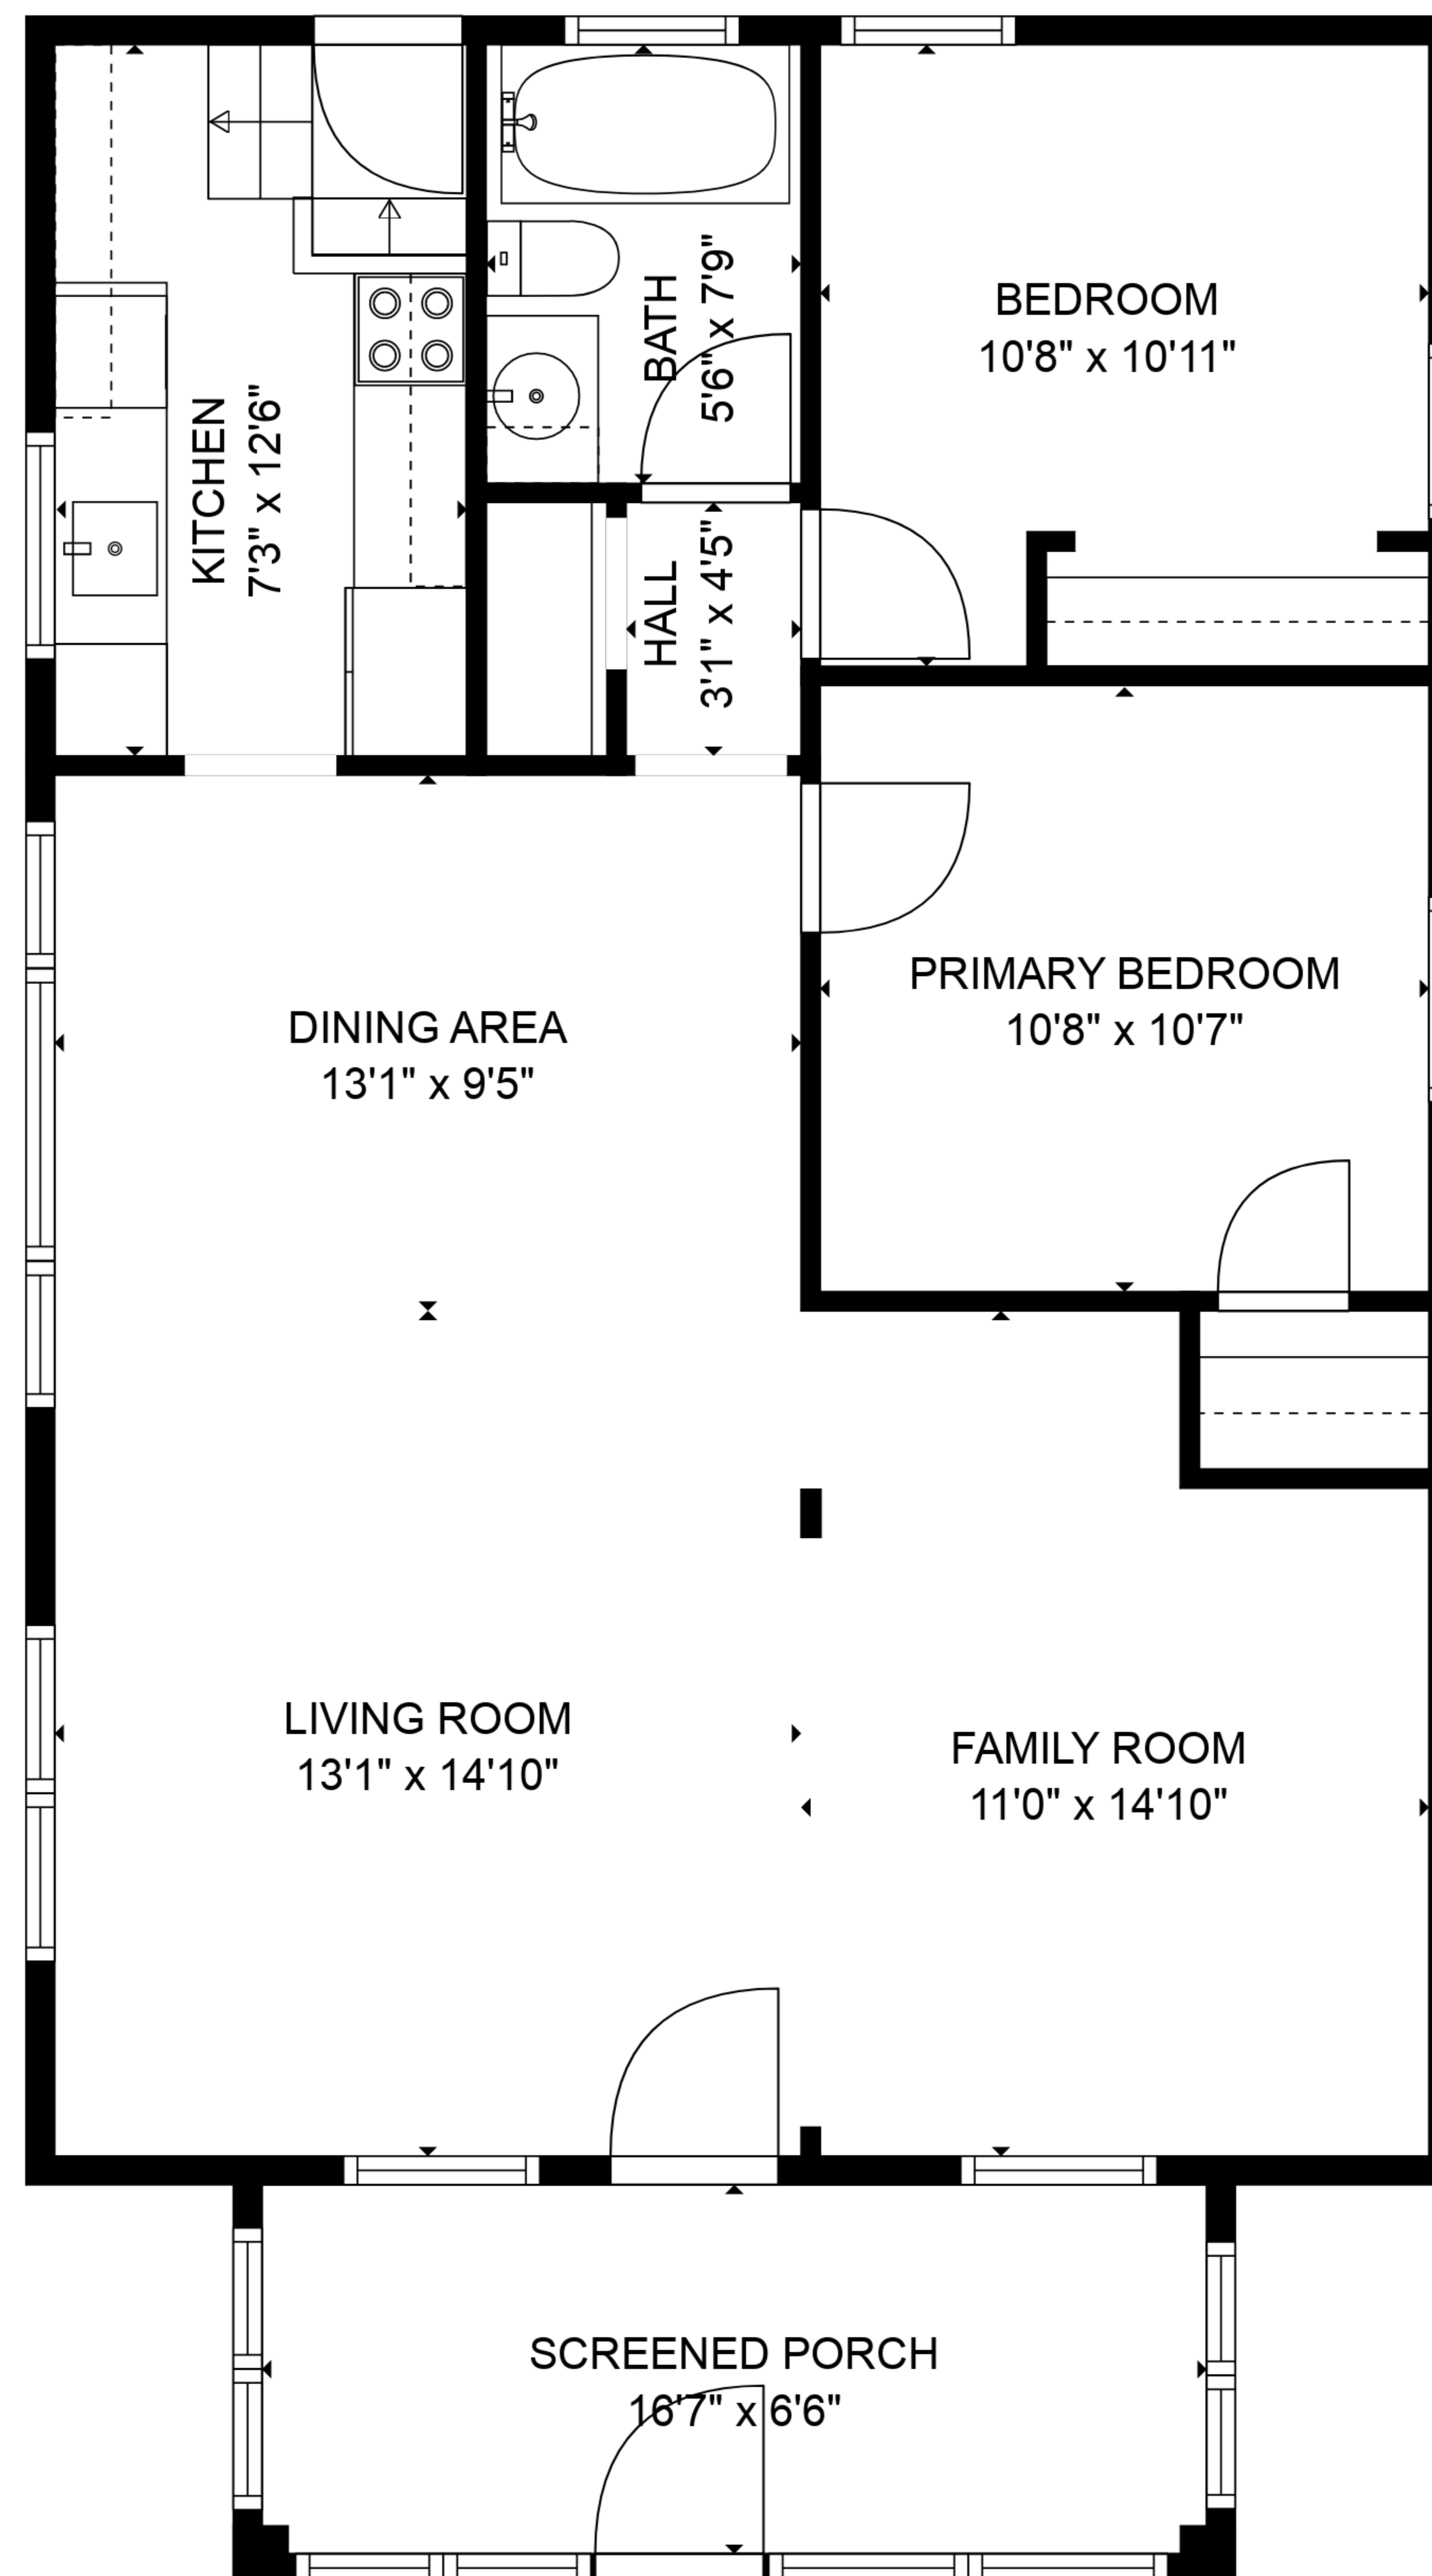

TOTAL: 1534 sq. ft

BELOW GROUND: 637 sq. ft, FLOOR 2: 897 sq. ft
EXCLUDED AREAS: SCREENED PORCH: 108 sq. ft

SIZES AND DIMENSIONS ARE APPROXIMATE, ACTUAL MAY VARY.

TOTAL: 1534 sq. ft

BELOW GROUND: 637 sq. ft, FLOOR 2: 897 sq. ft
EXCLUDED AREAS: SCREENED PORCH: 108 sq. ft

SIZES AND DIMENSIONS ARE APPROXIMATE, ACTUAL MAY VARY.

FLOOR 1

FLOOR 2

TOTAL: 1534 sq. ft
 BELOW GROUND: 637 sq. ft, FLOOR 2: 897 sq. ft
 EXCLUDED AREAS: SCREENED PORCH: 108 sq. ft

SIZES AND DIMENSIONS ARE APPROXIMATE, ACTUAL MAY VARY.