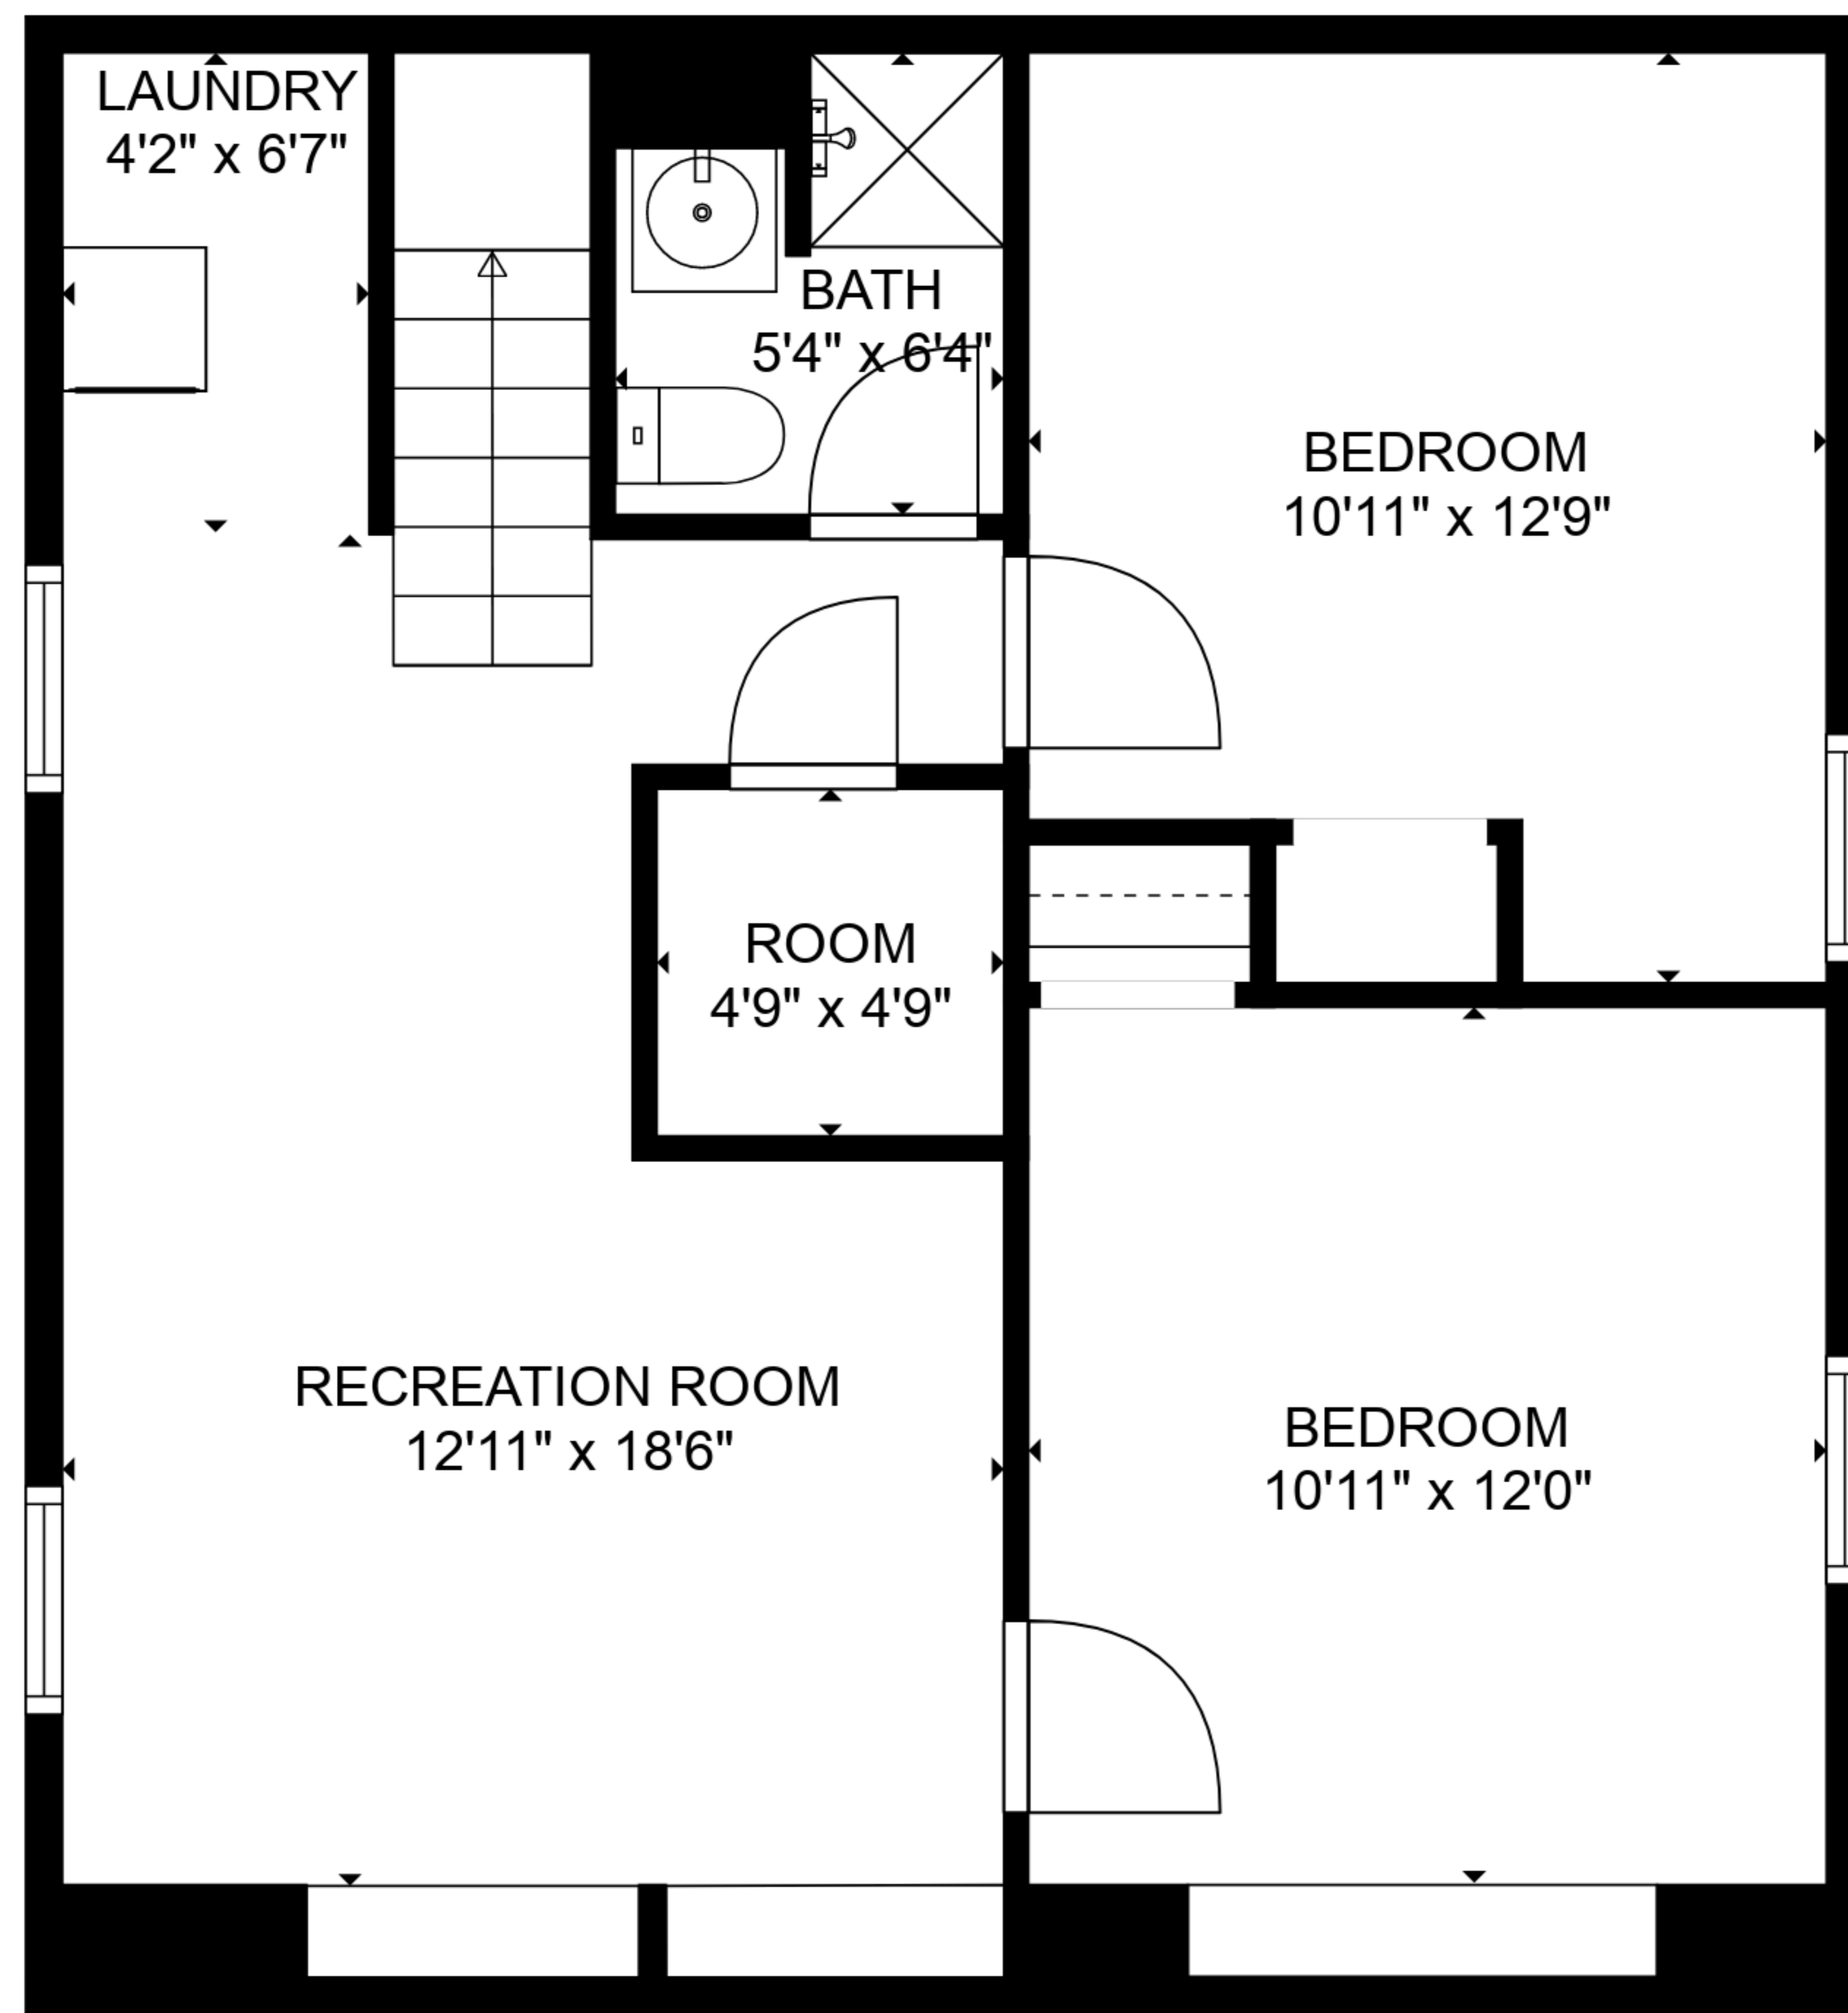

TOTAL: 1534 sq. ft

BELOW GROUND: 637 sq. ft, FLOOR 2: 897 sq. ft
EXCLUDED AREAS: SCREENED PORCH: 108 sq. ft

SIZES AND DIMENSIONS ARE APPROXIMATE, ACTUAL MAY VARY.

TOTAL: 1534 sq. ft

BELOW GROUND: 637 sq. ft, FLOOR 2: 897 sq. ft
EXCLUDED AREAS: SCREENED PORCH: 108 sq. ft

SIZES AND DIMENSIONS ARE APPROXIMATE, ACTUAL MAY VARY.

FLOOR 1

FLOOR 2

TOTAL: 1534 sq. ft
 BELOW GROUND: 637 sq. ft, FLOOR 2: 897 sq. ft
 EXCLUDED AREAS: SCREENED PORCH: 108 sq. ft

SIZES AND DIMENSIONS ARE APPROXIMATE, ACTUAL MAY VARY.