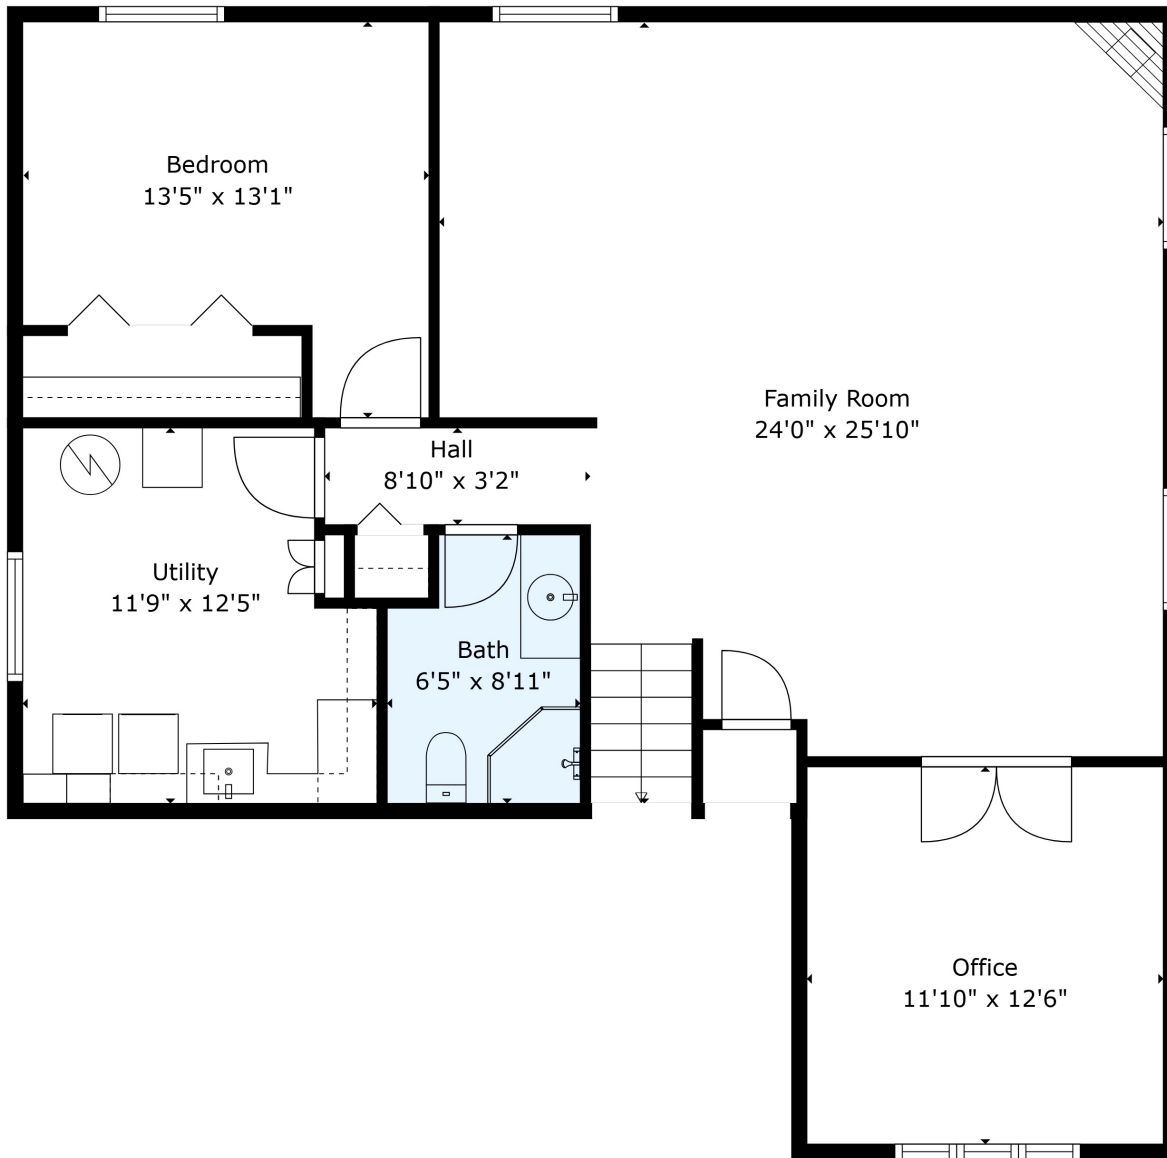

TOTAL: 2373 sq. ft
 Below Ground: 1109 sq. ft, FLOOR 2: 1264 sq. ft
 EXCLUDED AREAS: DECK: 99 sq. ft, GARAGE: 335 sq. ft

Measurements Are Calculated By Cubicasa Technology. Deemed Highly Reliable But Not Guaranteed.