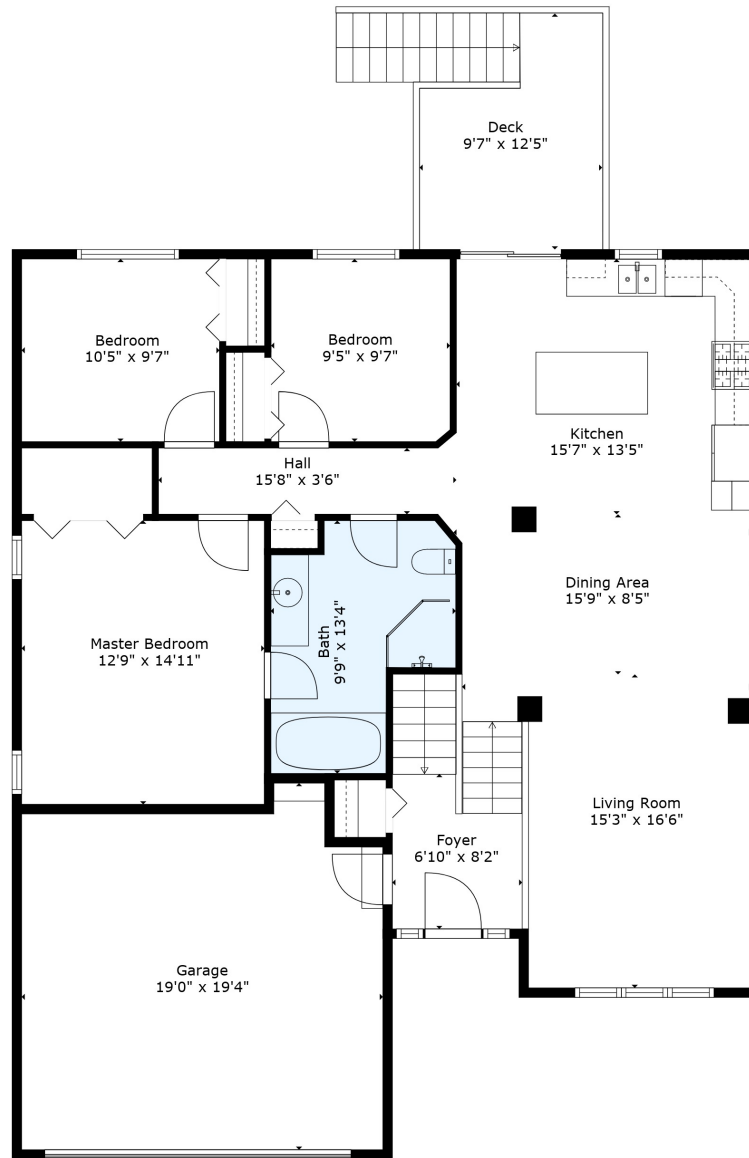

TOTAL: 2373 sq. ft
 Below Ground: 1109 sq. ft, FLOOR 2: 1264 sq. ft
 EXCLUDED AREAS: DECK: 99 sq. ft, GARAGE: 335 sq. ft

Measurements Are Calculated By Cubicasa Technology. Deemed Highly Reliable But Not Guaranteed.