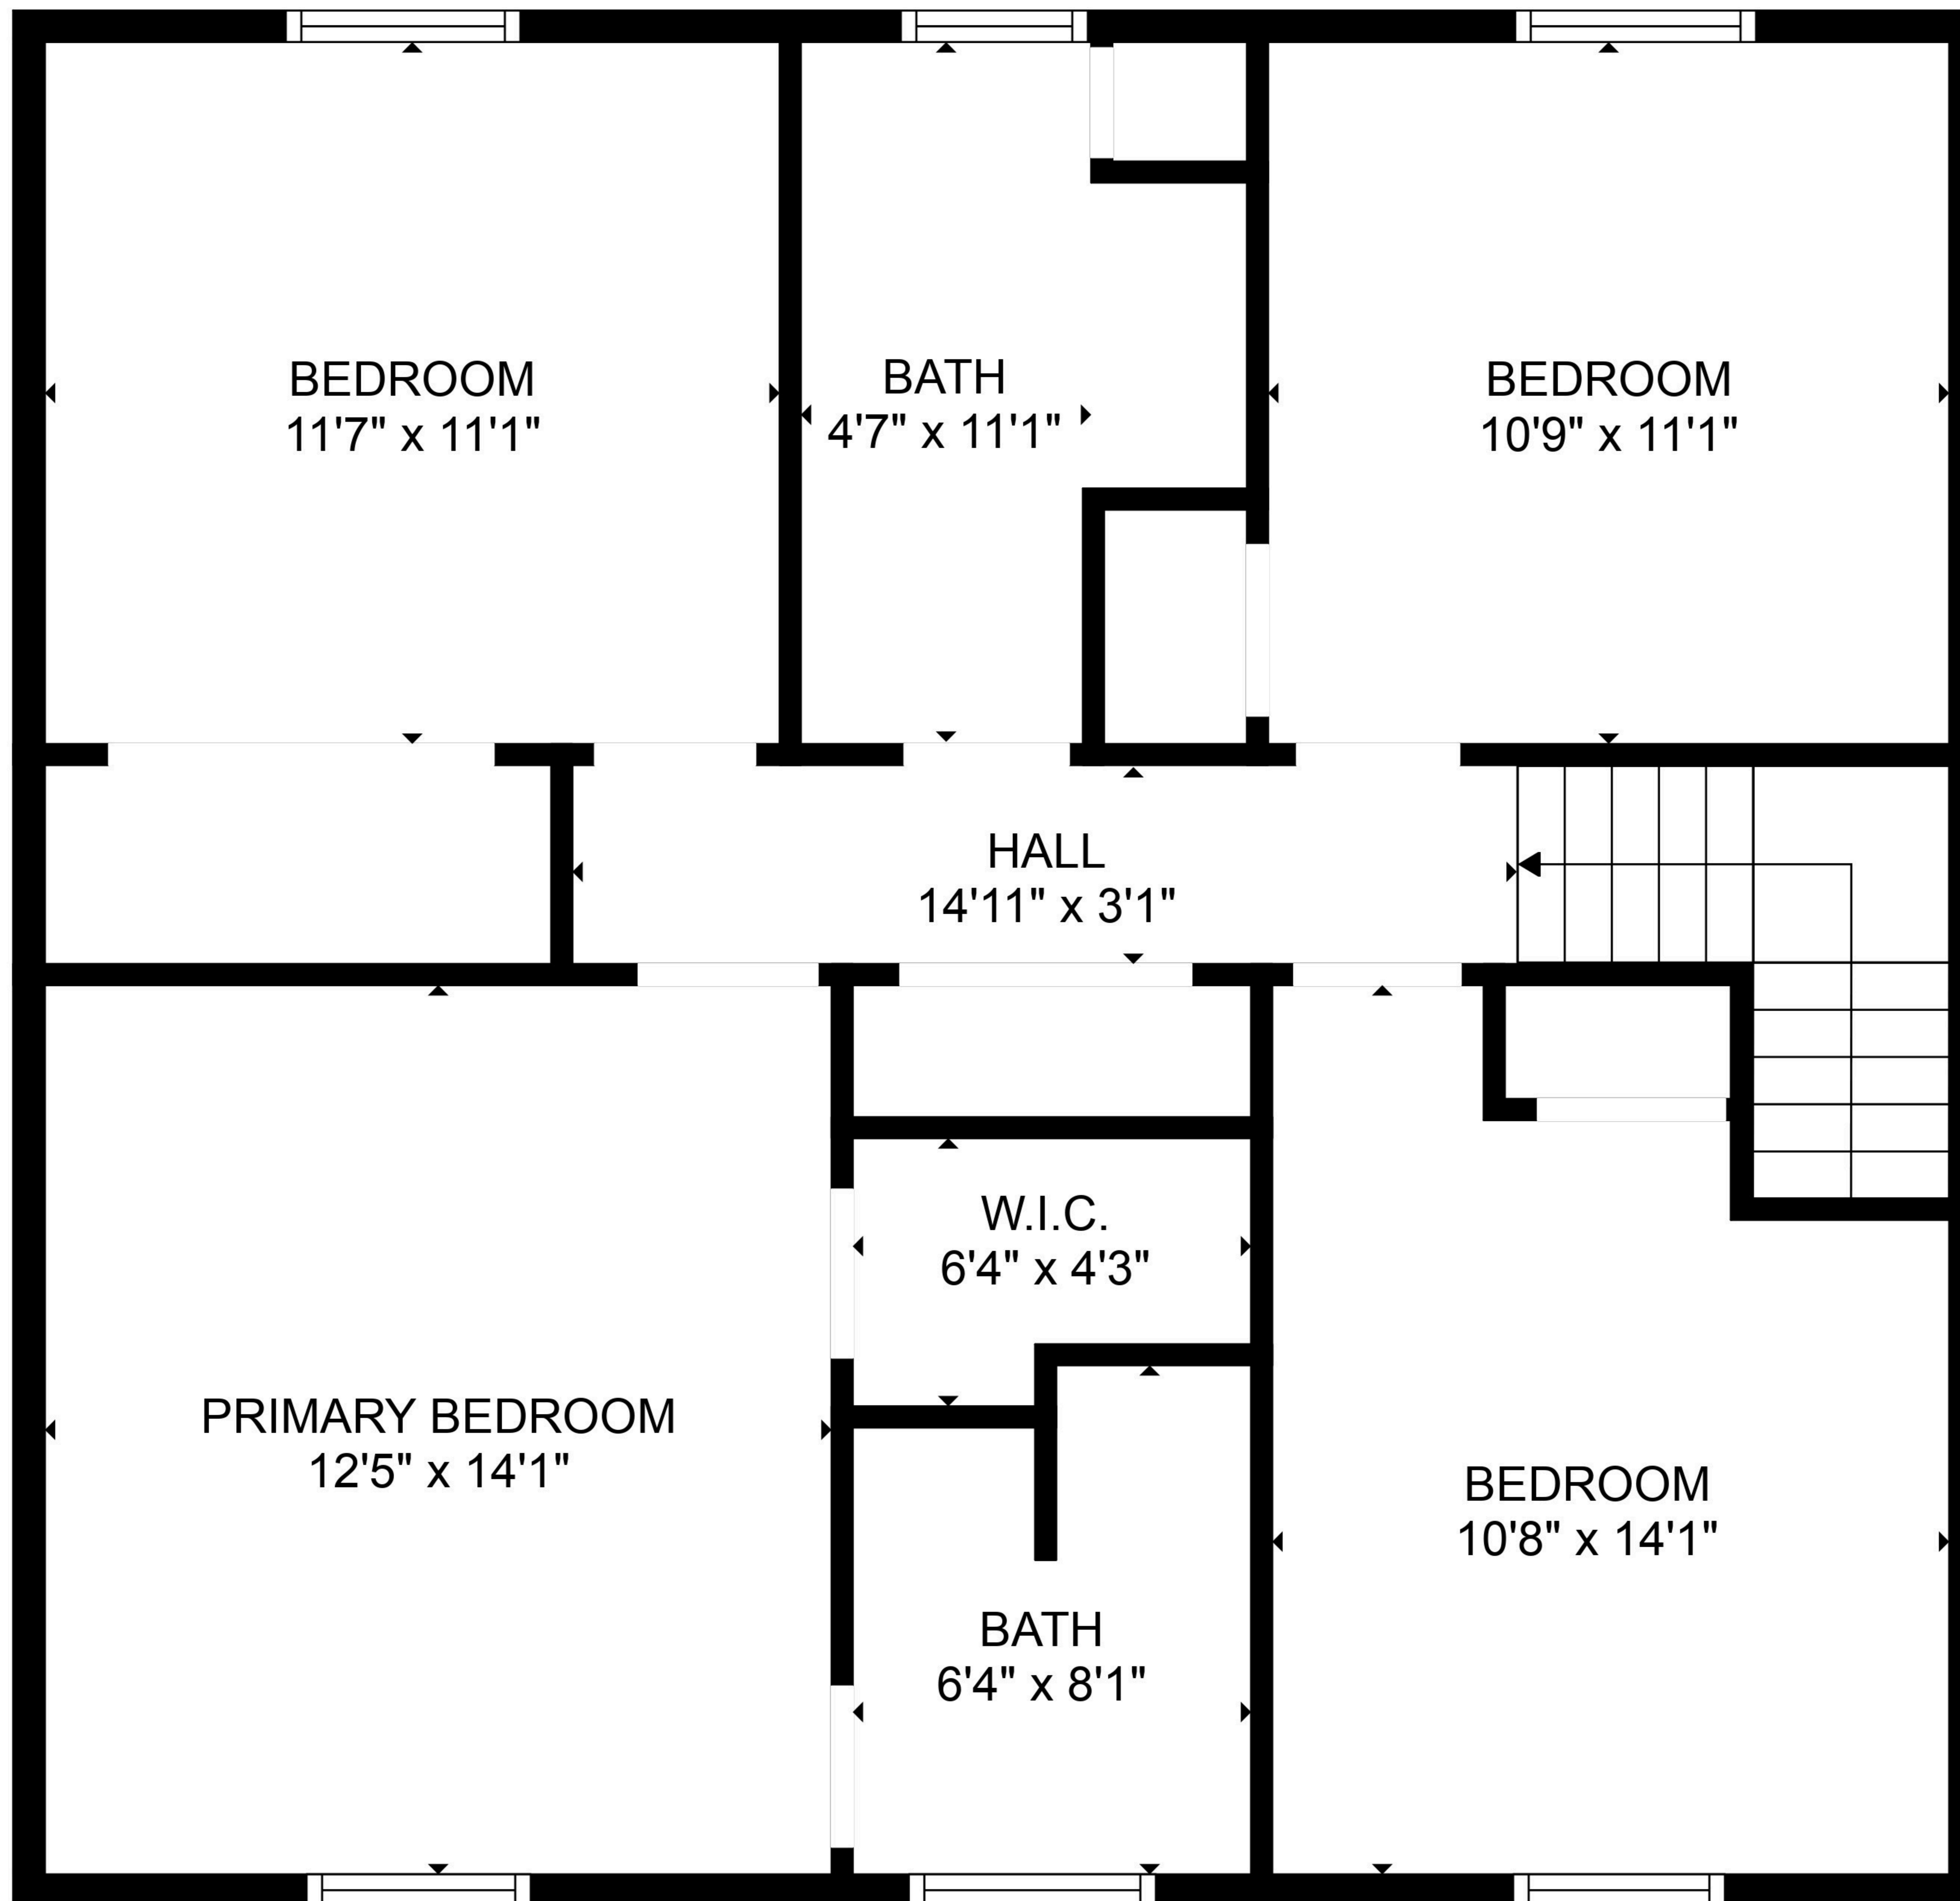

Measurements and sqft are approximate and not guaranteed. Actual may vary.

Measurements and sqft are approximate and not guaranteed. Actual may vary.

■ BASEMENT
30'1" x 24'6"

BASEMENT
19'2" x 21'0"

BATH
5'7" x 5'3"

Measurements and sqft are approximate and not guaranteed. Actual may vary.