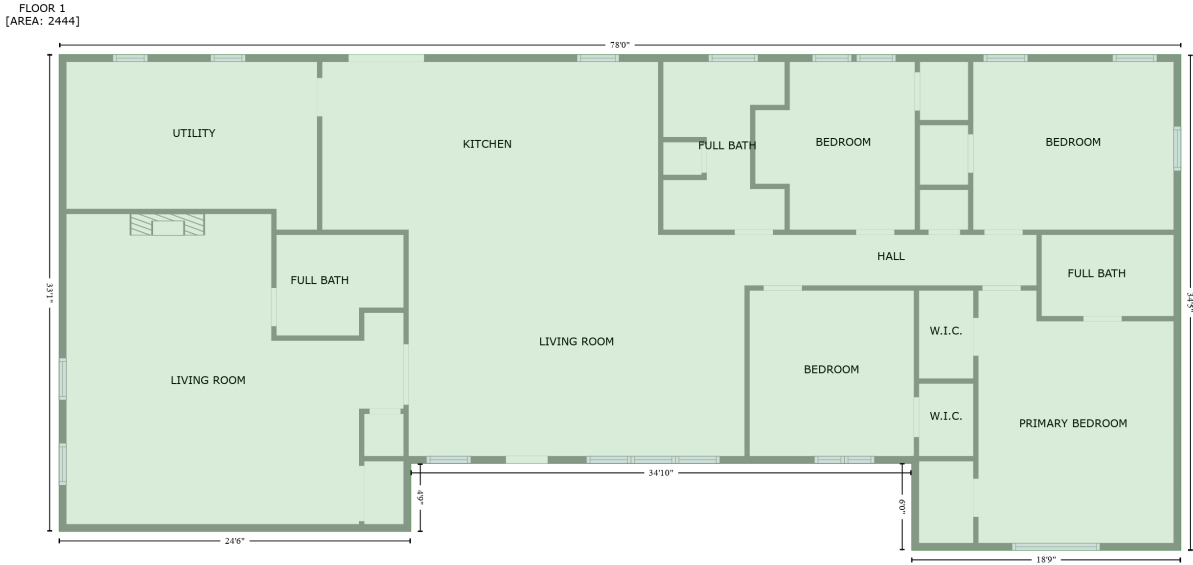

# 525 Jordan Dr, Lumberton, TX, US

Gross Living Area: 2444 sq. ft

Space	Area (sq. ft)	Calculation <small>Coordinate Polygon Area Algorithm using inches</small>
FLOOR 1 (Living area)	2444	$  \begin{aligned}  & -((935.3 + 935.3) * (-1.3 - 411.9) + (935.3 + 710.5) * (411.9 - 411.9) + (710.5 + 710.5) * (411.9 - \\  & 339.5) + (710.5 + 292.6) * (339.5 - 339.5) + (292.6 + 292.6) * (339.5 - 396.2) + (292.6 + -1) * \\  & (396.2 - 396.2) + (-1 + -1) * (396.2 - -1.3) + (-1 + 935.3) * (-1.3 - -1.3)) * 0.5 * 0.00694  \end{aligned}  $