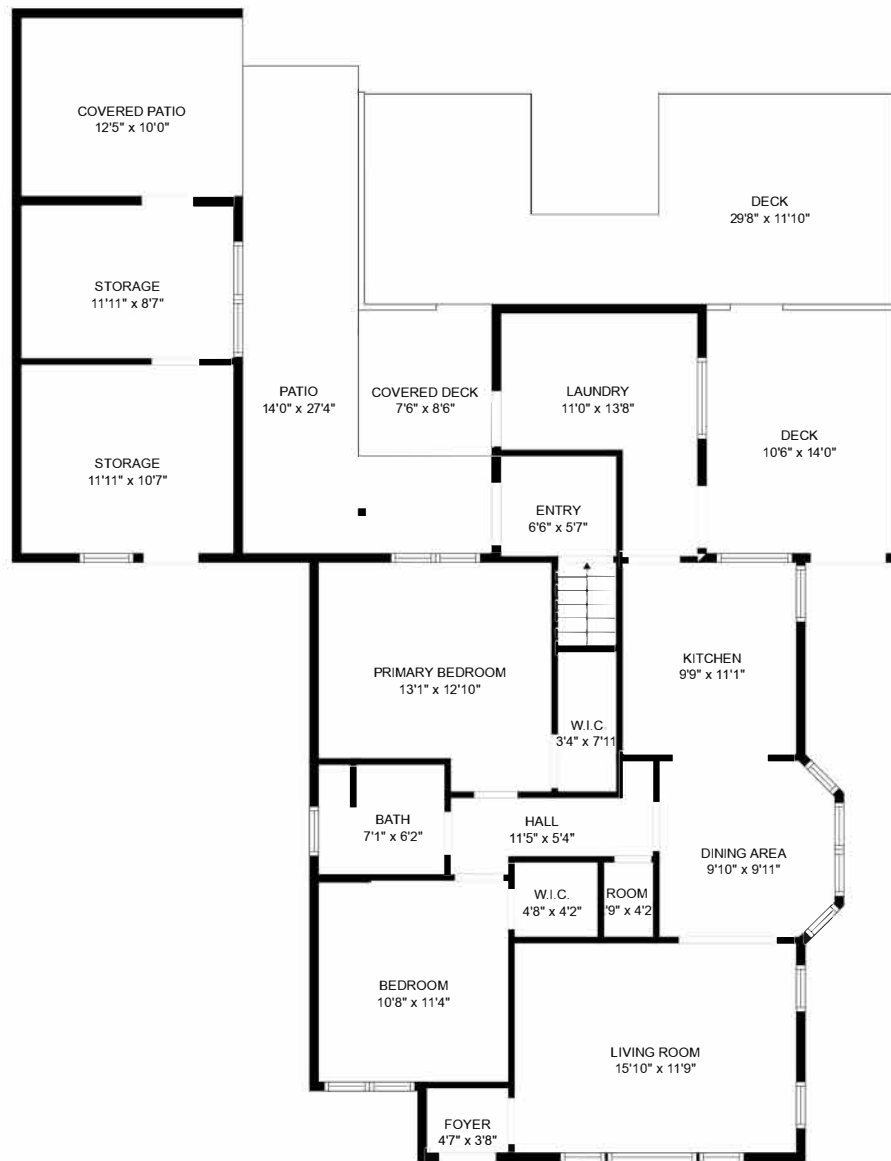

Estimated areas
 FLOOR 1: 901 sq. ft
 FLOOR 2: 1061 sq. ft
 TOTAL: 1962 sq. ft

Sizes and dimensions may have a slight variation from actual sizes. E&O Insured.

Estimated areas

FLOOR 1: 901 sq. ft

FLOOR 2: 1061 sq. ft

TOTAL: 1962 sq. ft

Sizes and dimensions may have a slight variation from actual sizes. E&O Insured.

Estimated areas

FLOOR 1: 901 sq. ft

FLOOR 2: 1061 sq. ft

TOTAL: 1962 sq. ft

Sizes and dimensions may have a slight variation from actual sizes. E&O Insured.