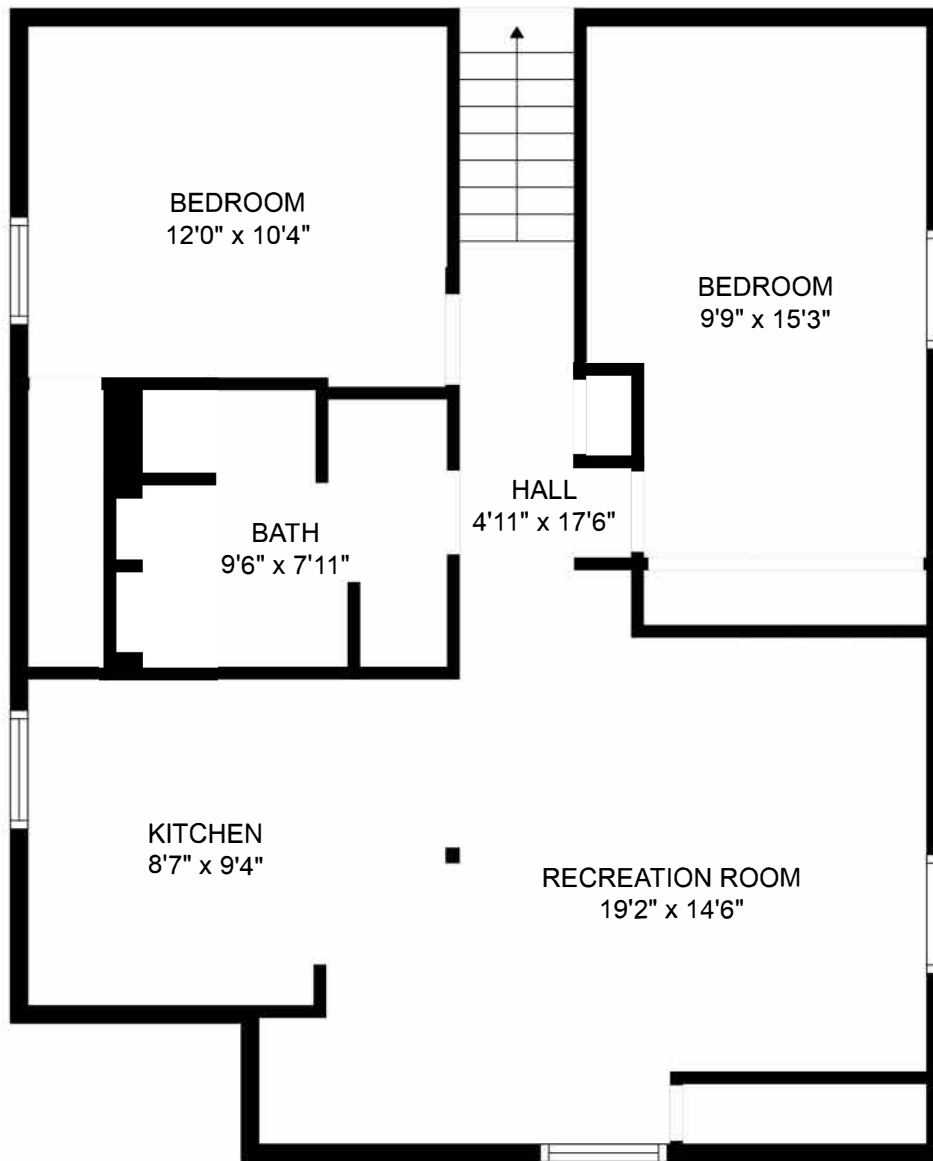

Estimated areas
 FLOOR 1: 901 sq. ft
 FLOOR 2: 1061 sq. ft
 TOTAL: 1962 sq. ft

Sizes and dimensions may have a slight variation from actual sizes. E&O Insured.

Estimated areas

FLOOR 1: 901 sq. ft

FLOOR 2: 1061 sq. ft

TOTAL: 1962 sq. ft

Sizes and dimensions may have a slight variation from actual sizes. E&O Insured.

Estimated areas

FLOOR 1: 901 sq. ft

FLOOR 2: 1061 sq. ft

TOTAL: 1962 sq. ft

Sizes and dimensions may have a slight variation from actual sizes. E&O Insured.