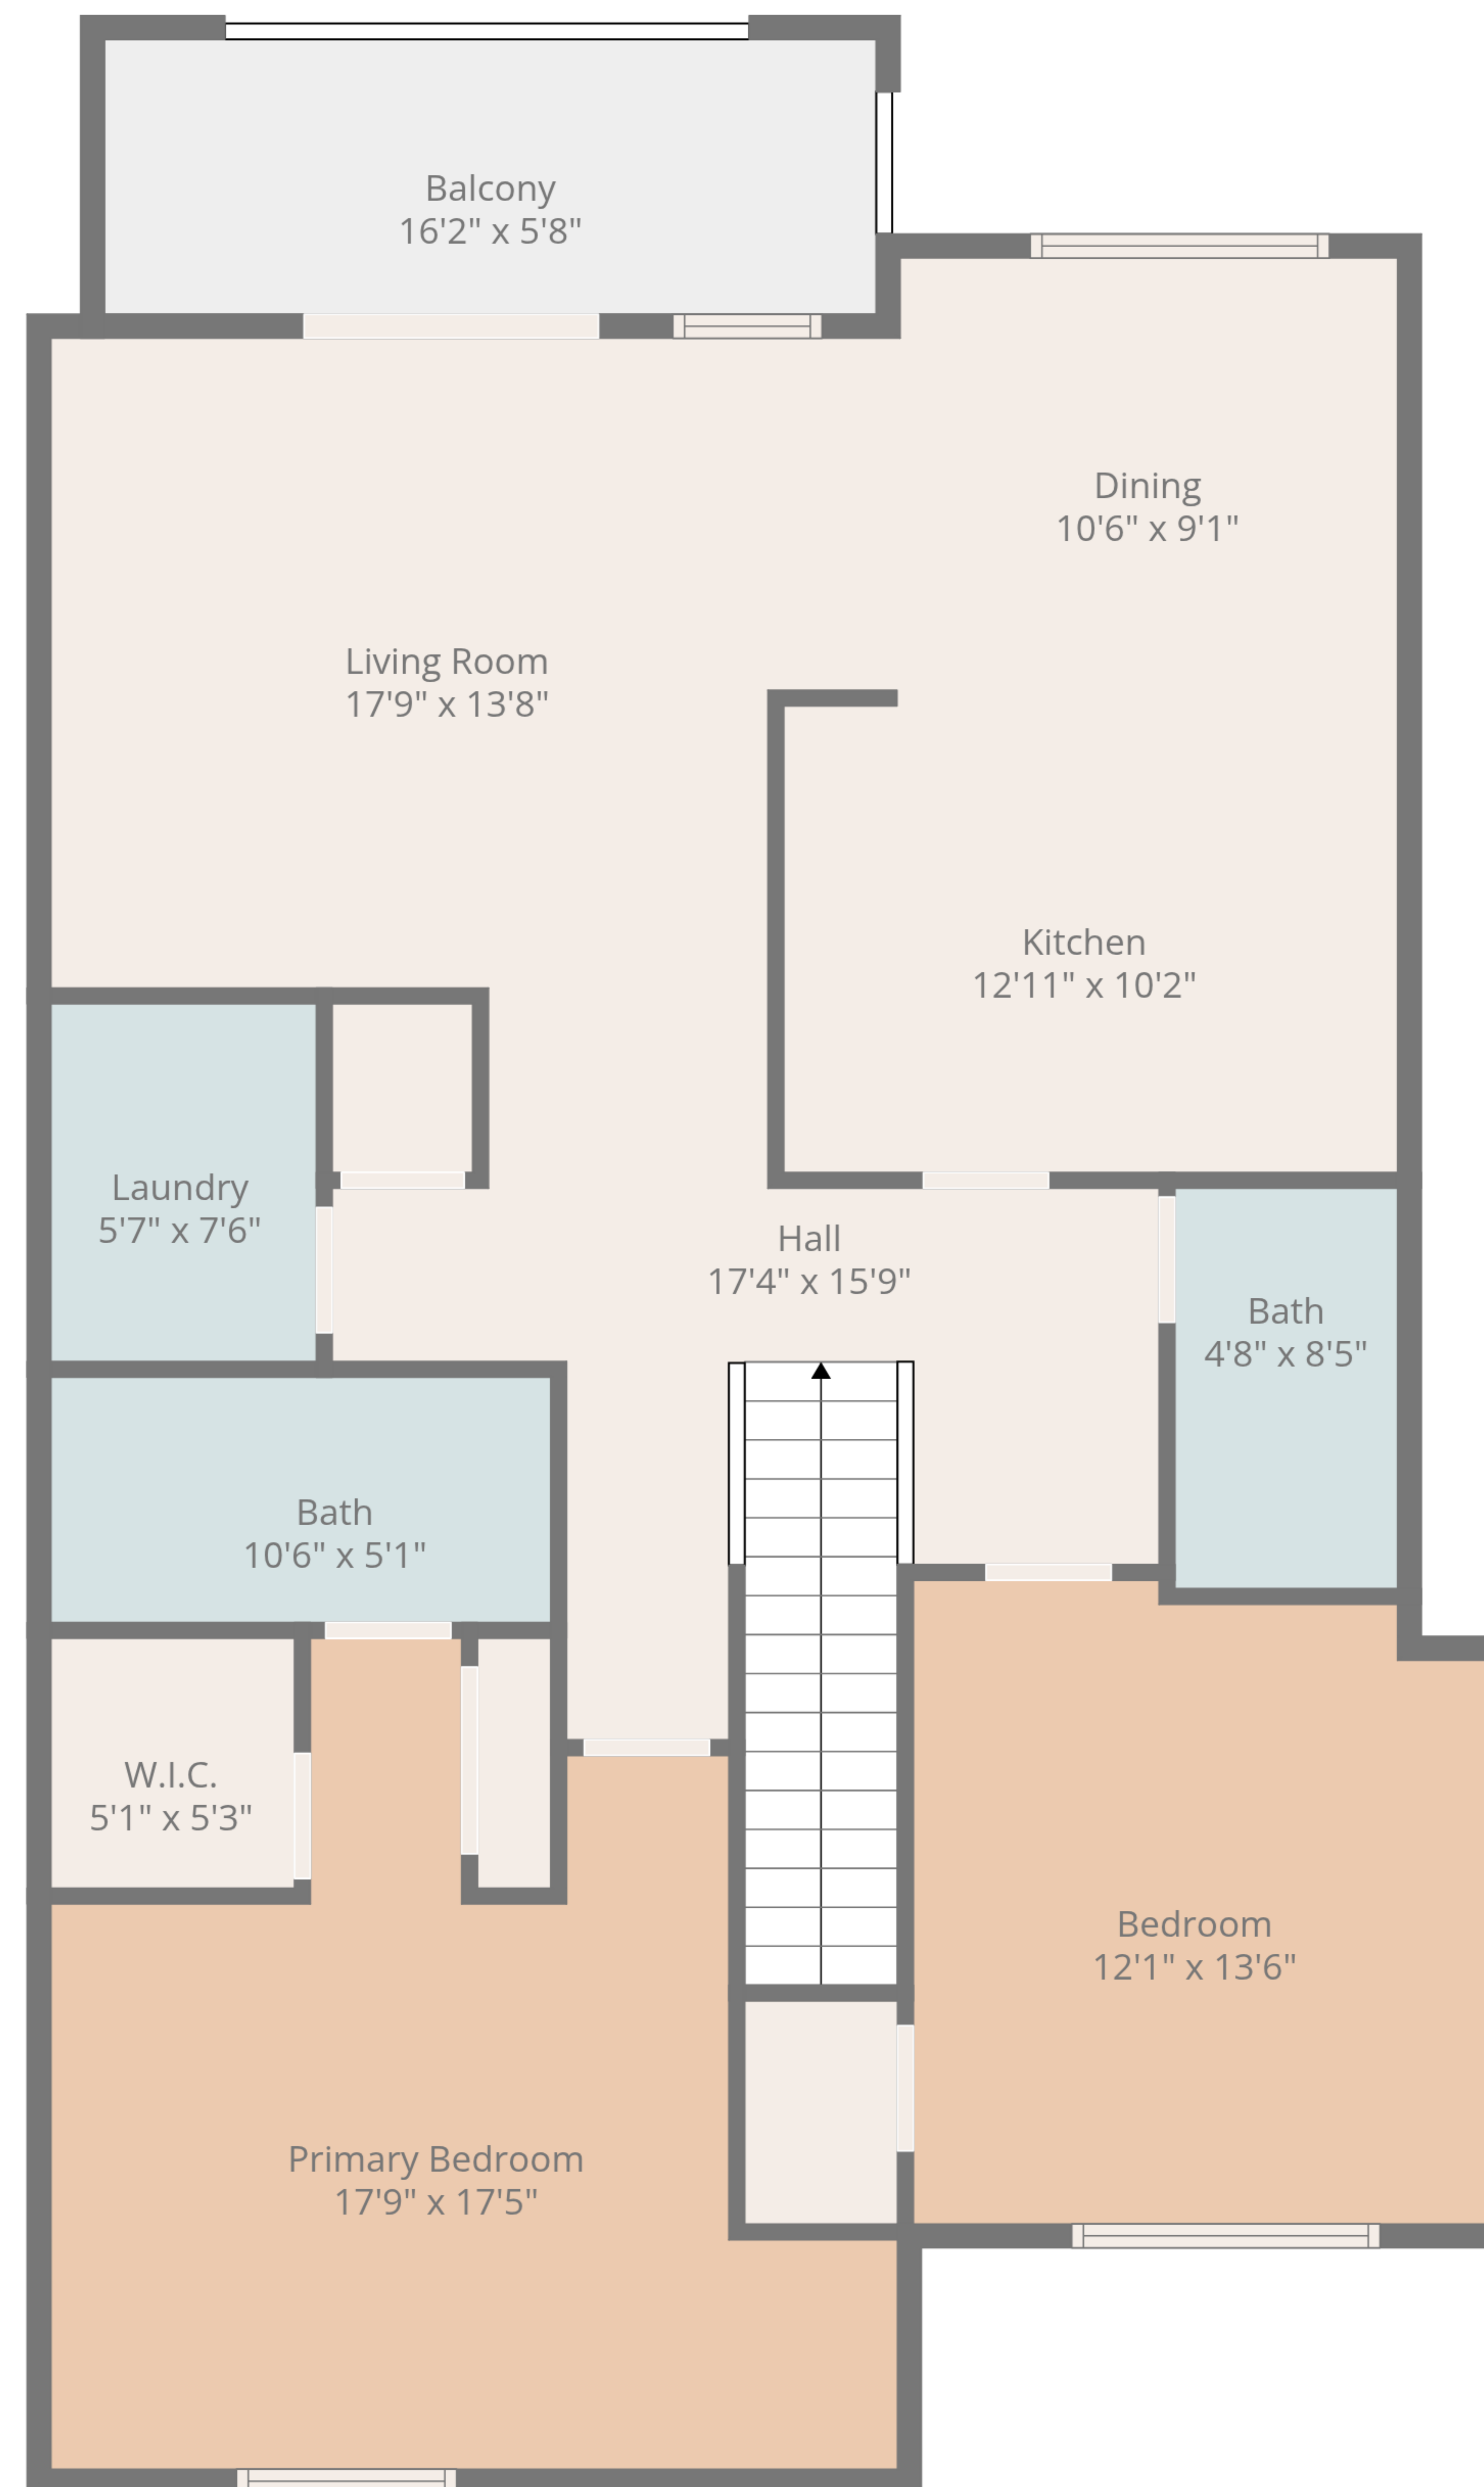

Total: 1337 sq. ft

Basement: 86 sq. Ft, 1st Floor: 1251 sq. ft

Excluded Areas: Garage: 253 sq. Ft, Balcony: 94 sq. Ft, Walls: 125 sq. ft

Total: 1337 sq. ft

Basement: 86 sq. Ft, 1st Floor: 1251 sq. ft

Excluded Areas: Garage: 253 sq. Ft, Balcony: 94 sq. Ft, Walls: 125 sq. ft

Basement

1st Floor

Total: 1337 sq. ft
 Basement: 86 sq. Ft, 1st Floor: 1251 sq. ft
 Excluded Areas: Garage: 253 sq. Ft, Balcony: 94 sq. Ft, Walls: 125 sq. ft