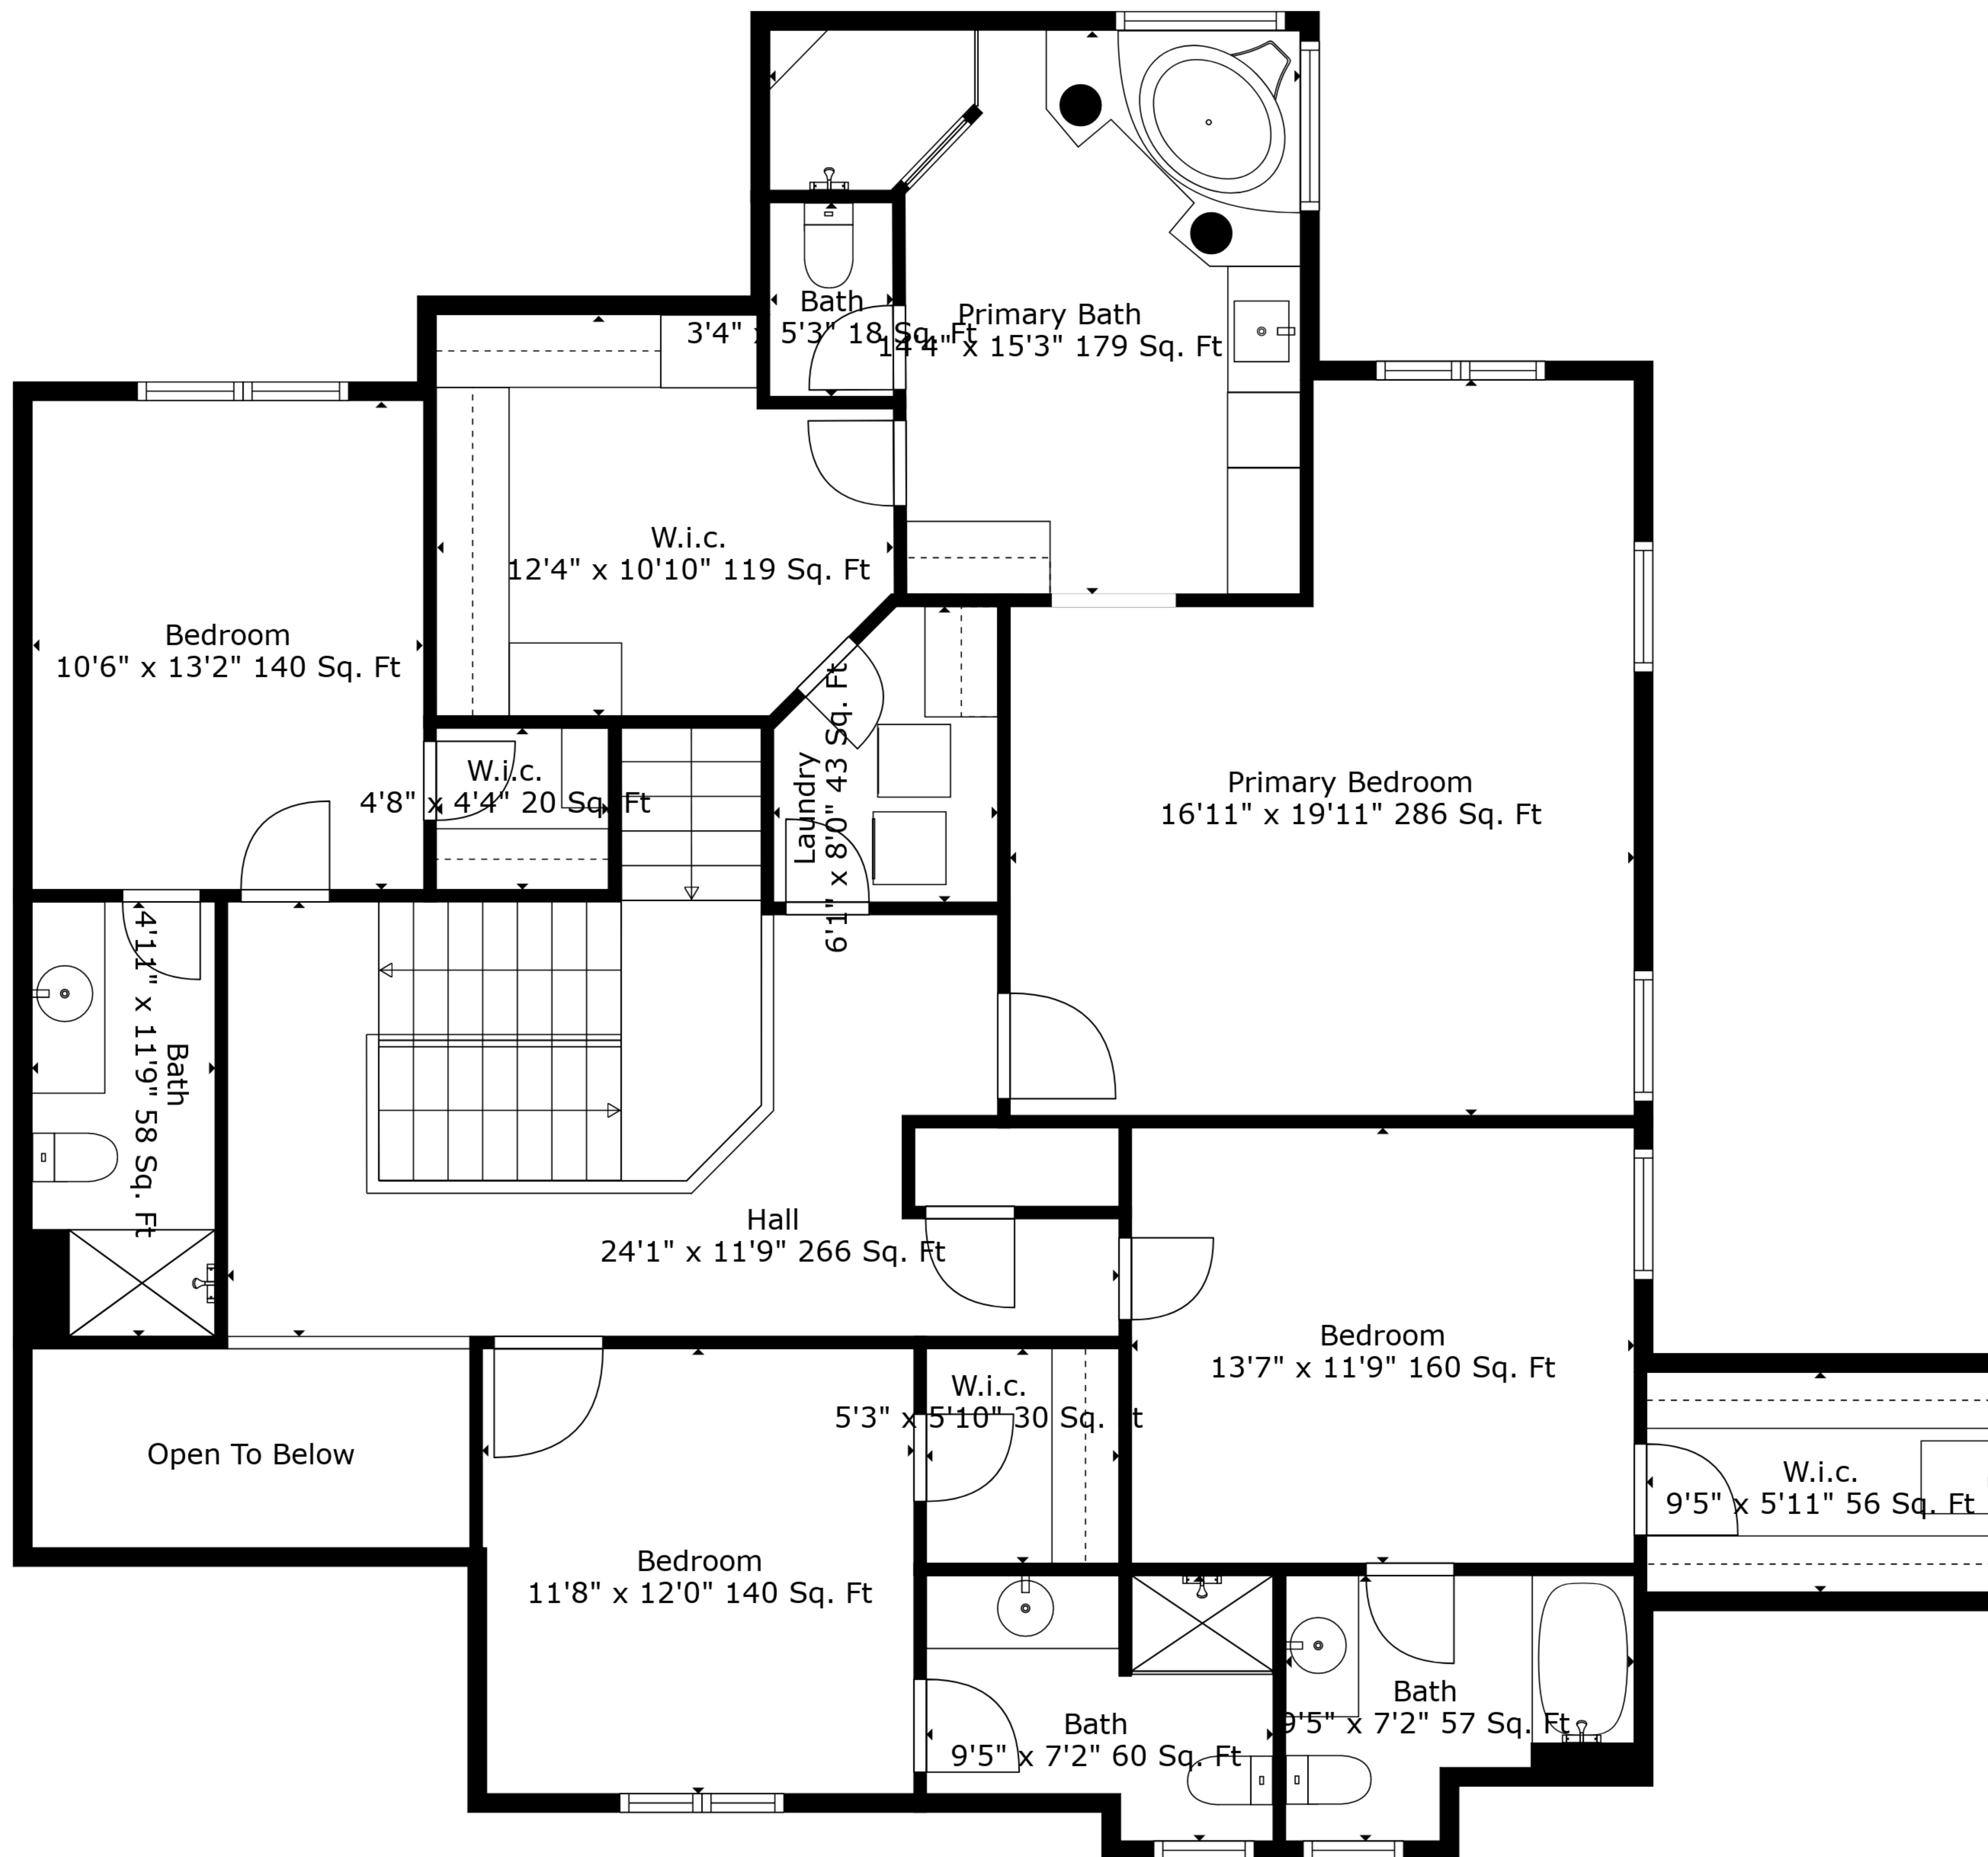

**TOTAL: 4253 sq. ft**

BELOW GROUND: 930 sq. ft, FLOOR 2: 1601 sq. ft, FLOOR 3: 1722 sq. ft  
 EXCLUDED AREAS: UNDEFINED: 19 sq. ft, STORAGE: 494 sq. ft, GARAGE: 582 sq. ft,  
 FIREPLACE: 27 sq. ft, OPEN TO BELOW: 66 sq. ft

Measurements Are Deemed Highly Reliable But Not Guaranteed.

**TOTAL: 4253 sq. ft**  
 BELOW GROUND: 930 sq. ft, FLOOR 2: 1601 sq. ft, FLOOR 3: 1722 sq. ft  
 EXCLUDED AREAS: UNDEFINED: 19 sq. ft, STORAGE: 494 sq. ft, GARAGE: 582 sq. ft,  
 FIREPLACE: 27 sq. ft, OPEN TO BELOW: 66 sq. ft