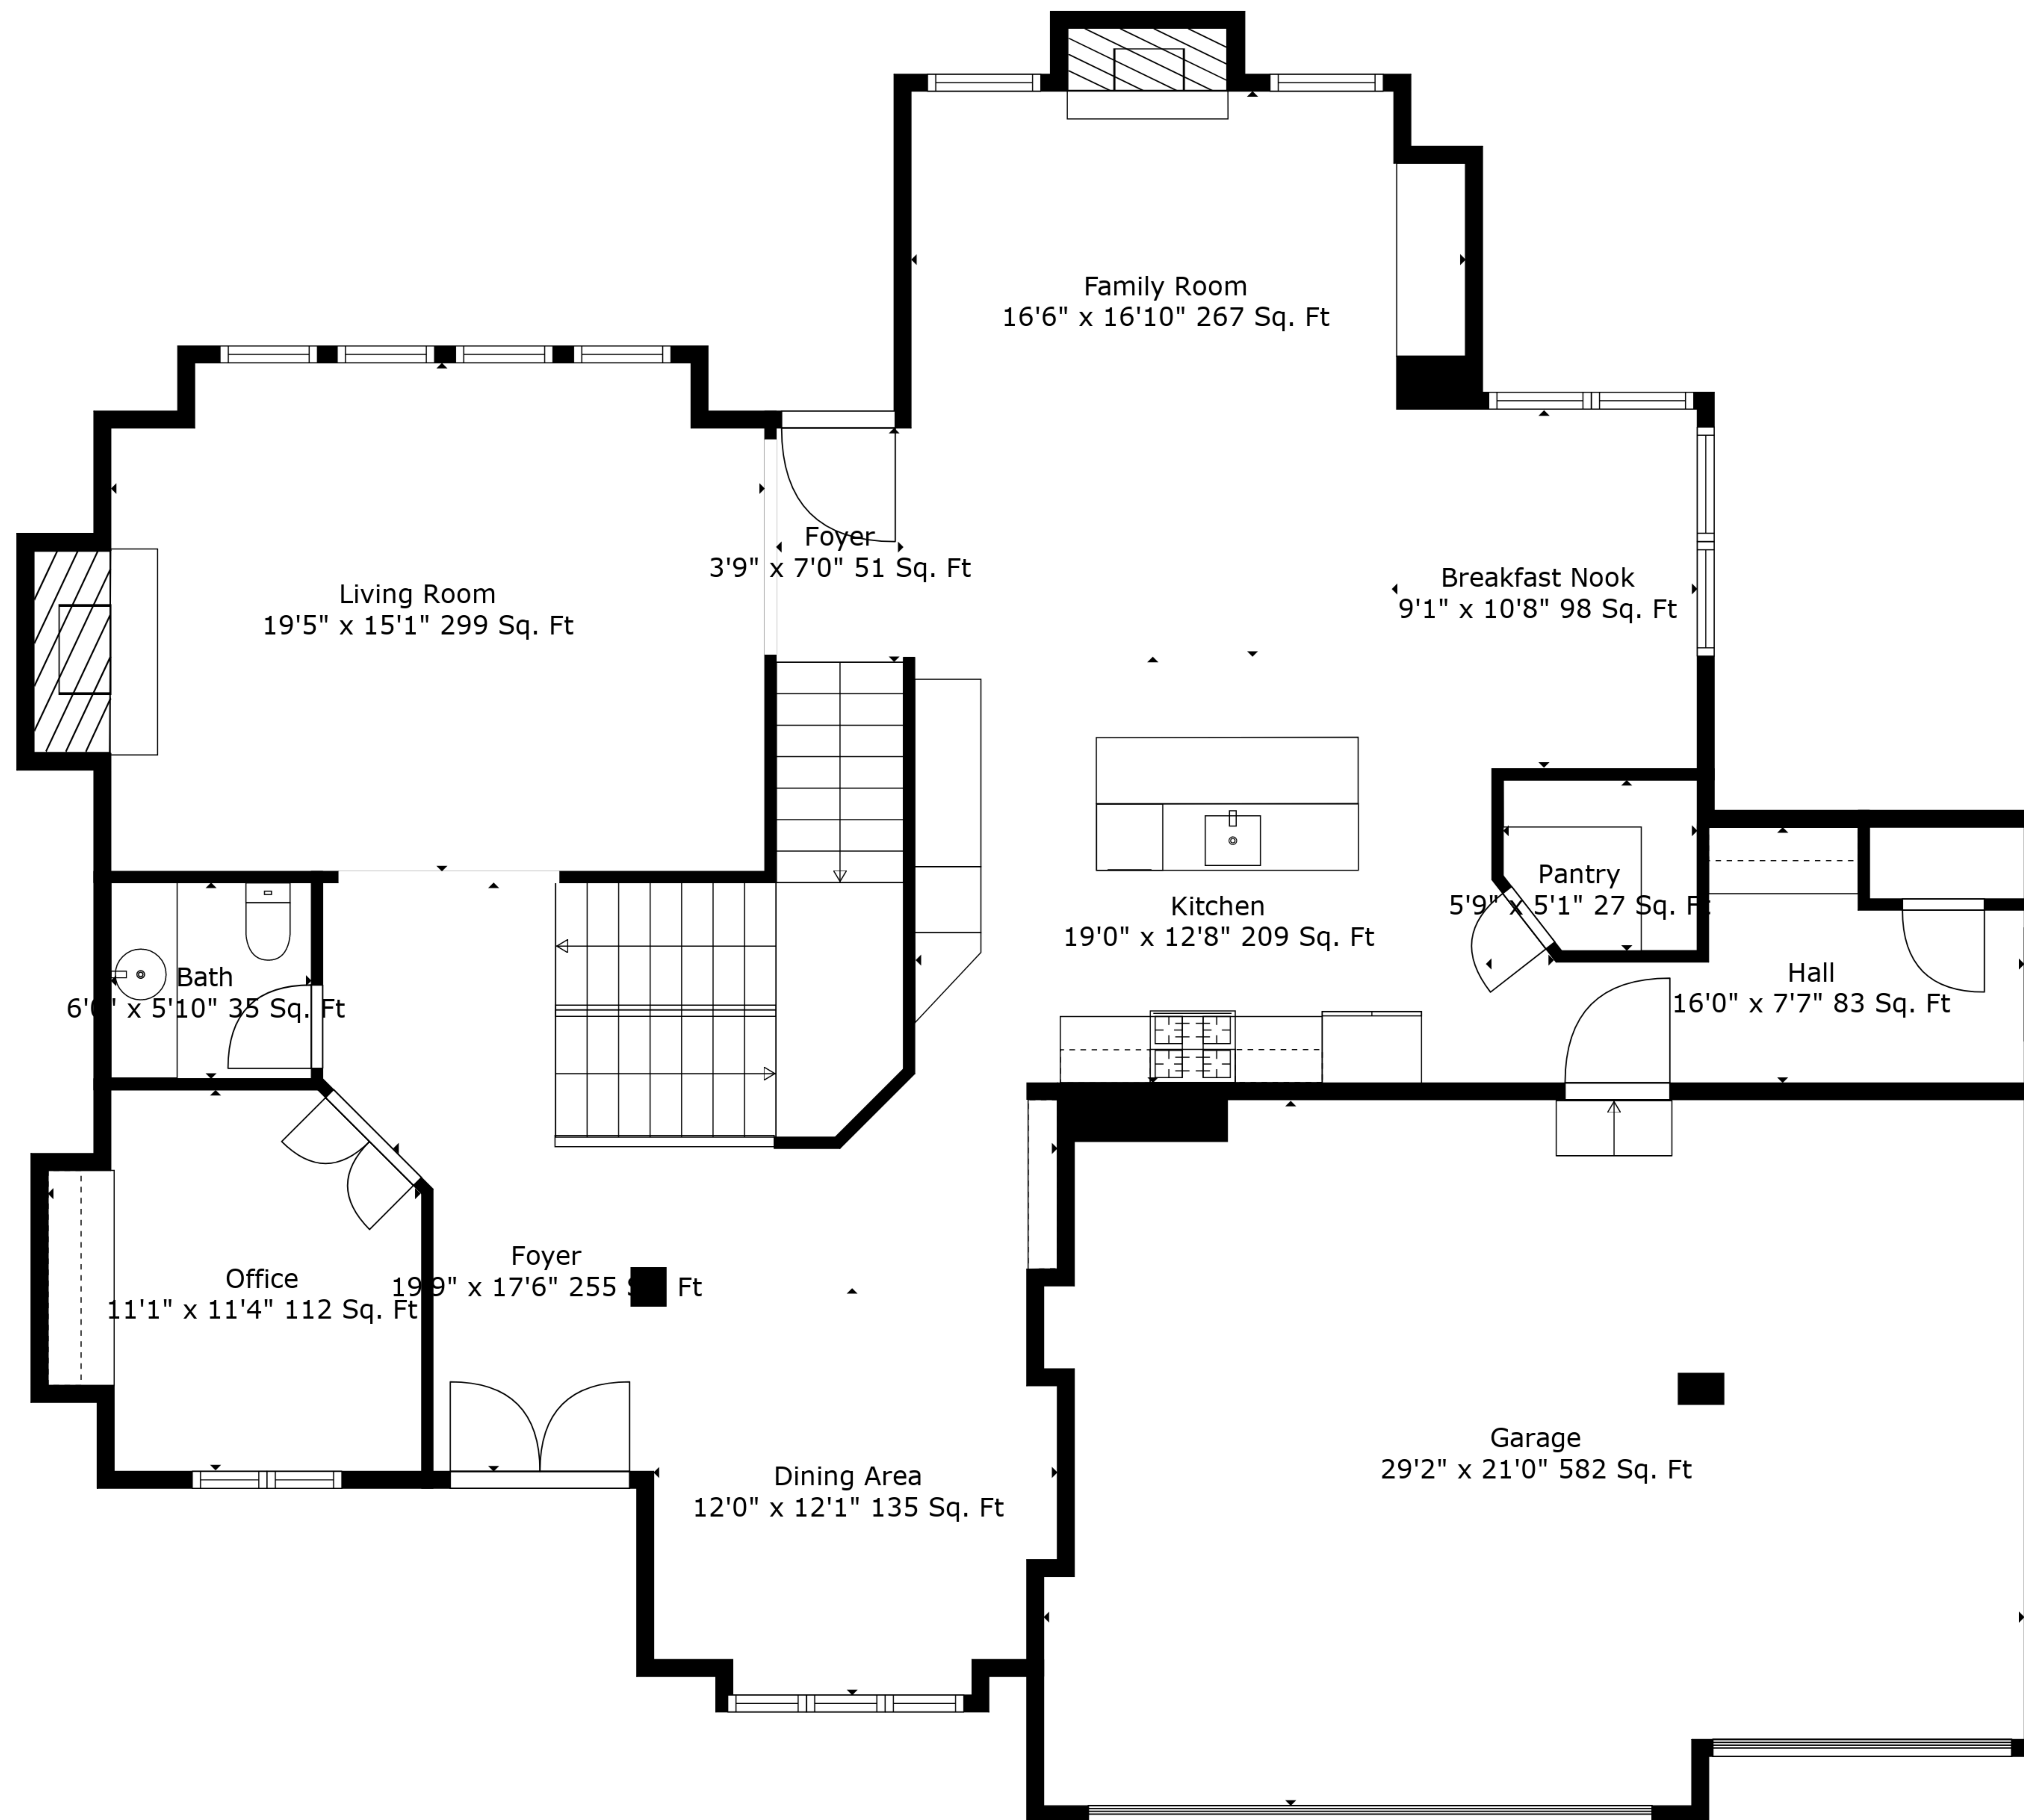

**TOTAL: 4253 sq. ft**

BELOW GROUND: 930 sq. ft, FLOOR 2: 1601 sq. ft, FLOOR 3: 1722 sq. ft  
 EXCLUDED AREAS: UNDEFINED: 19 sq. ft, STORAGE: 494 sq. ft, GARAGE: 582 sq. ft,  
 FIREPLACE: 27 sq. ft, OPEN TO BELOW: 66 sq. ft

Measurements Are Deemed Highly Reliable But Not Guaranteed.

**TOTAL: 4253 sq. ft**  
 BELOW GROUND: 930 sq. ft, FLOOR 2: 1601 sq. ft, FLOOR 3: 1722 sq. ft  
 EXCLUDED AREAS: UNDEFINED: 19 sq. ft, STORAGE: 494 sq. ft, GARAGE: 582 sq. ft,  
 FIREPLACE: 27 sq. ft, OPEN TO BELOW: 66 sq. ft