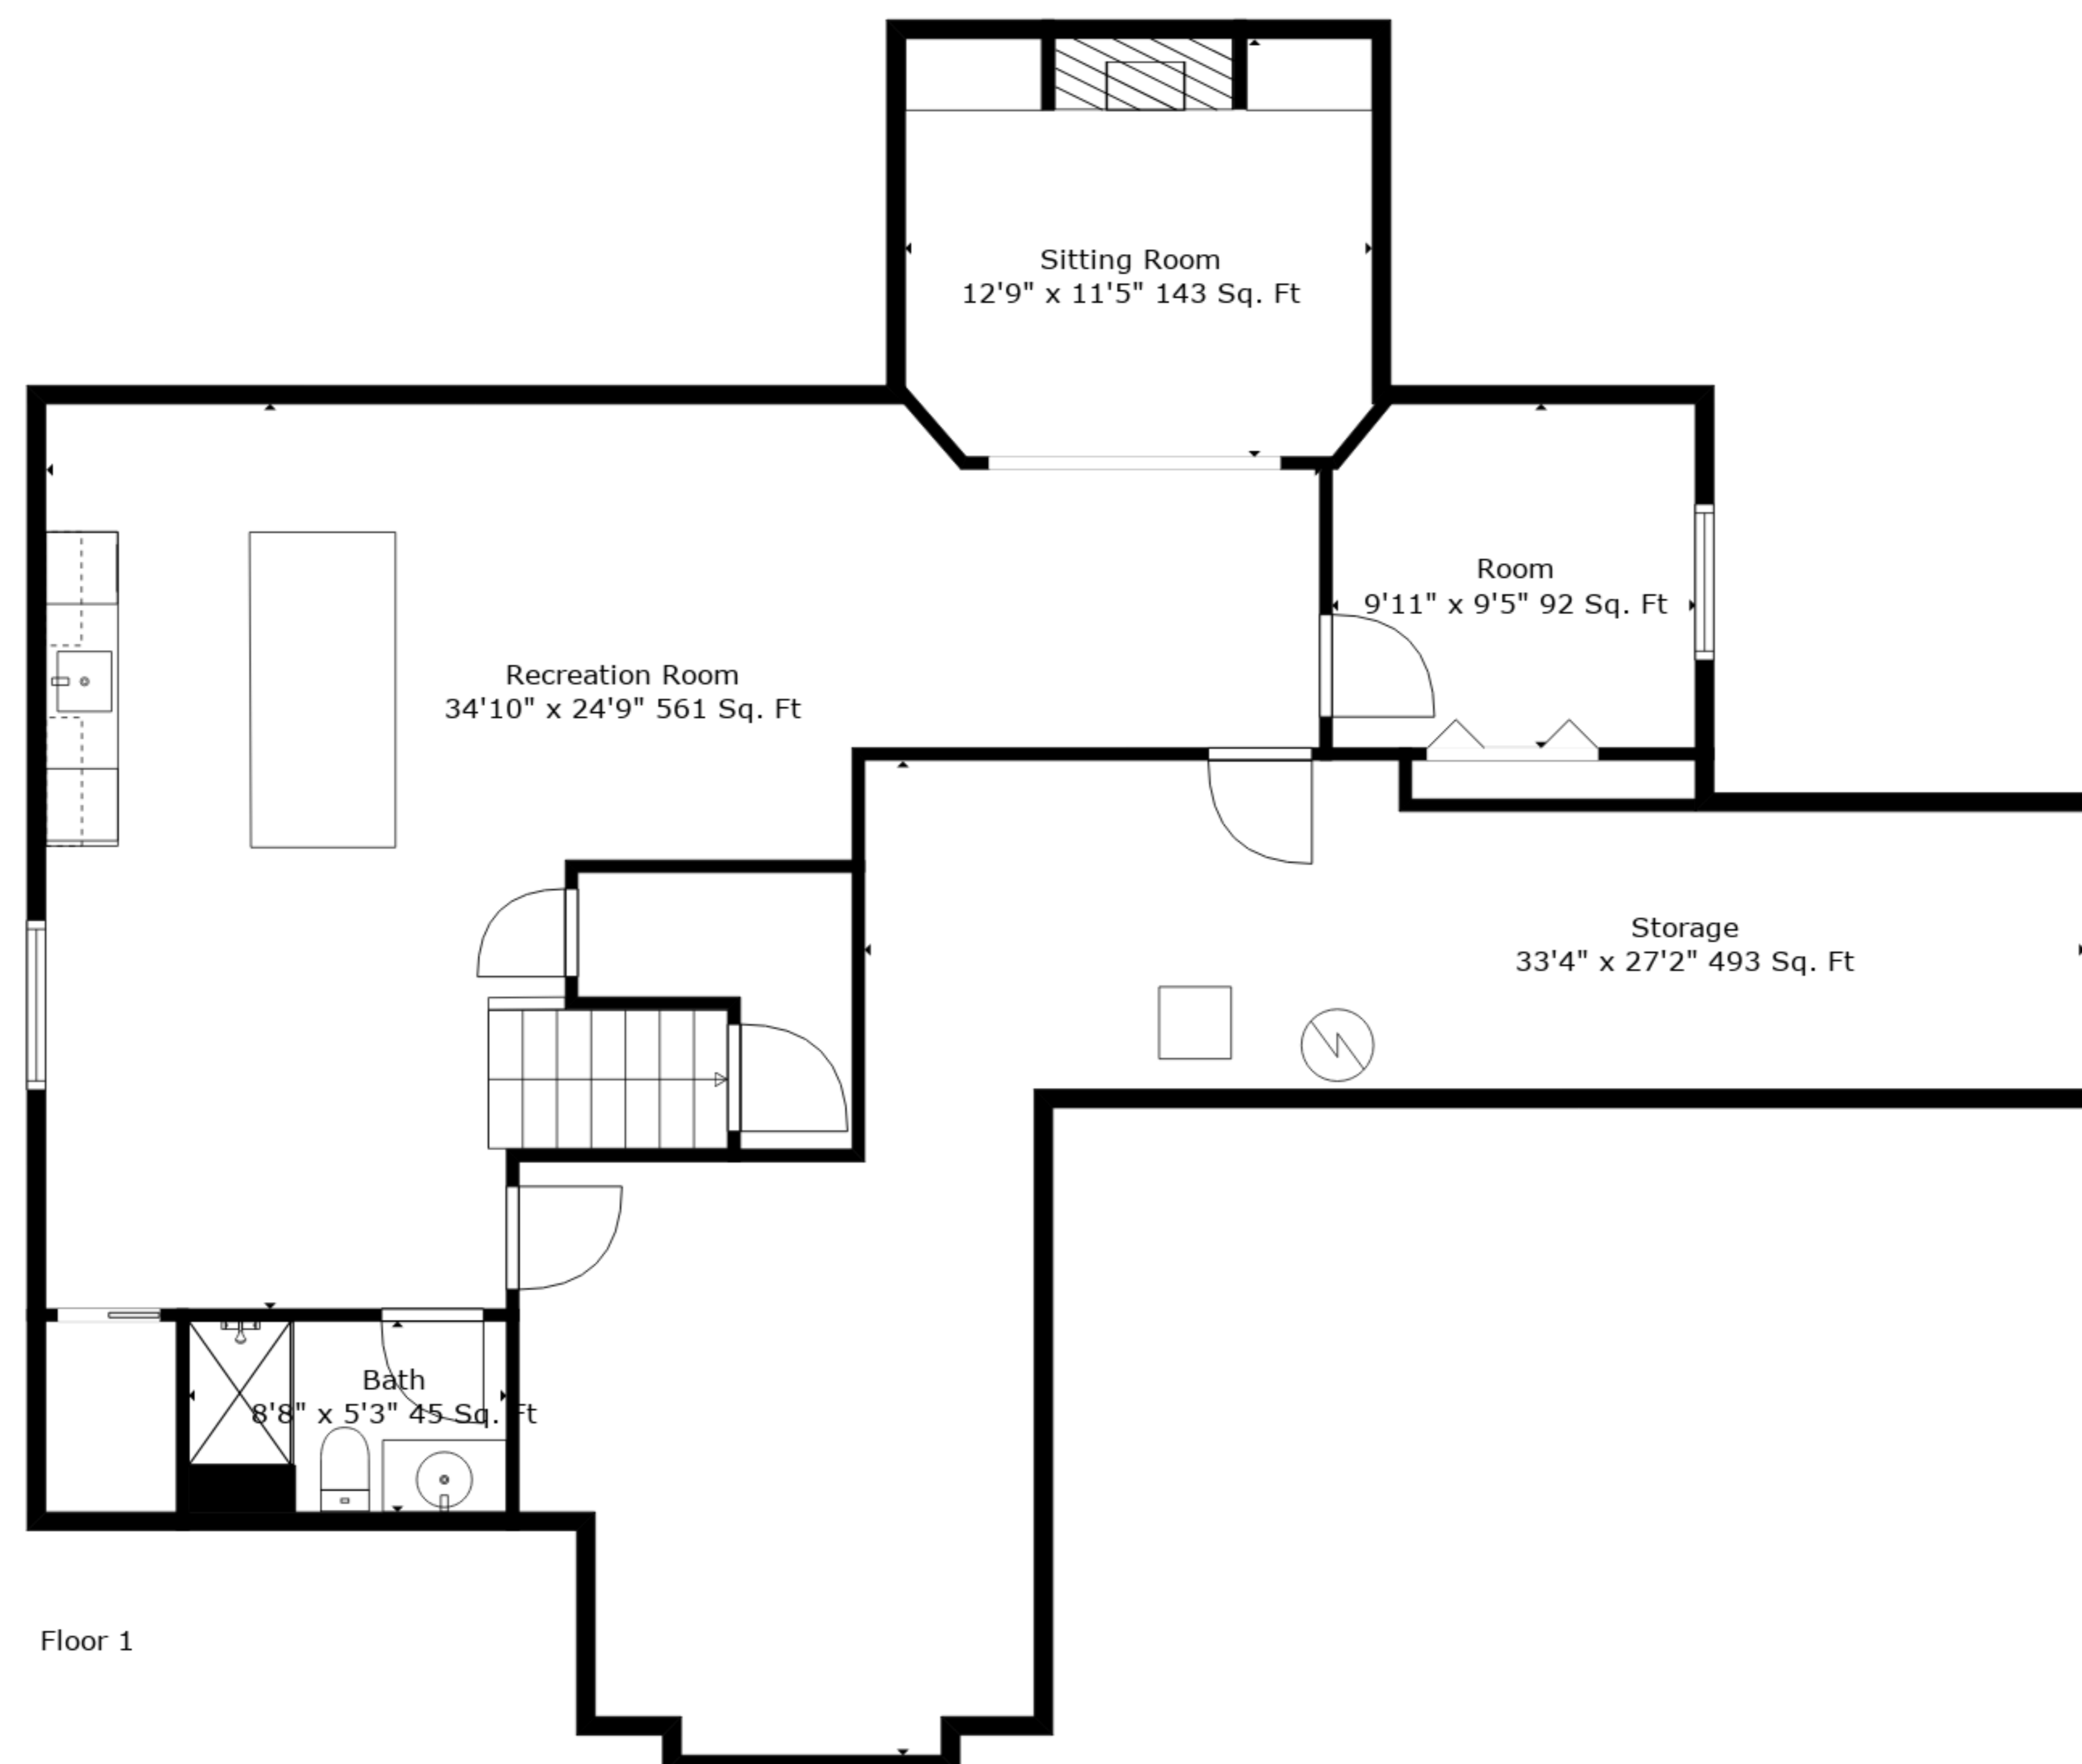

**TOTAL: 4253 sq. ft**

BELOW GROUND: 930 sq. ft, FLOOR 2: 1601 sq. ft, FLOOR 3: 1722 sq. ft  
 EXCLUDED AREAS: UNDEFINED: 19 sq. ft, STORAGE: 494 sq. ft, GARAGE: 582 sq. ft,  
 FIREPLACE: 27 sq. ft, OPEN TO BELOW: 66 sq. ft

Measurements Are Deemed Highly Reliable But Not Guaranteed.

**TOTAL: 4253 sq. ft**  
 BELOW GROUND: 930 sq. ft, FLOOR 2: 1601 sq. ft, FLOOR 3: 1722 sq. ft  
 EXCLUDED AREAS: UNDEFINED: 19 sq. ft, STORAGE: 494 sq. ft, GARAGE: 582 sq. ft,  
 FIREPLACE: 27 sq. ft, OPEN TO BELOW: 66 sq. ft