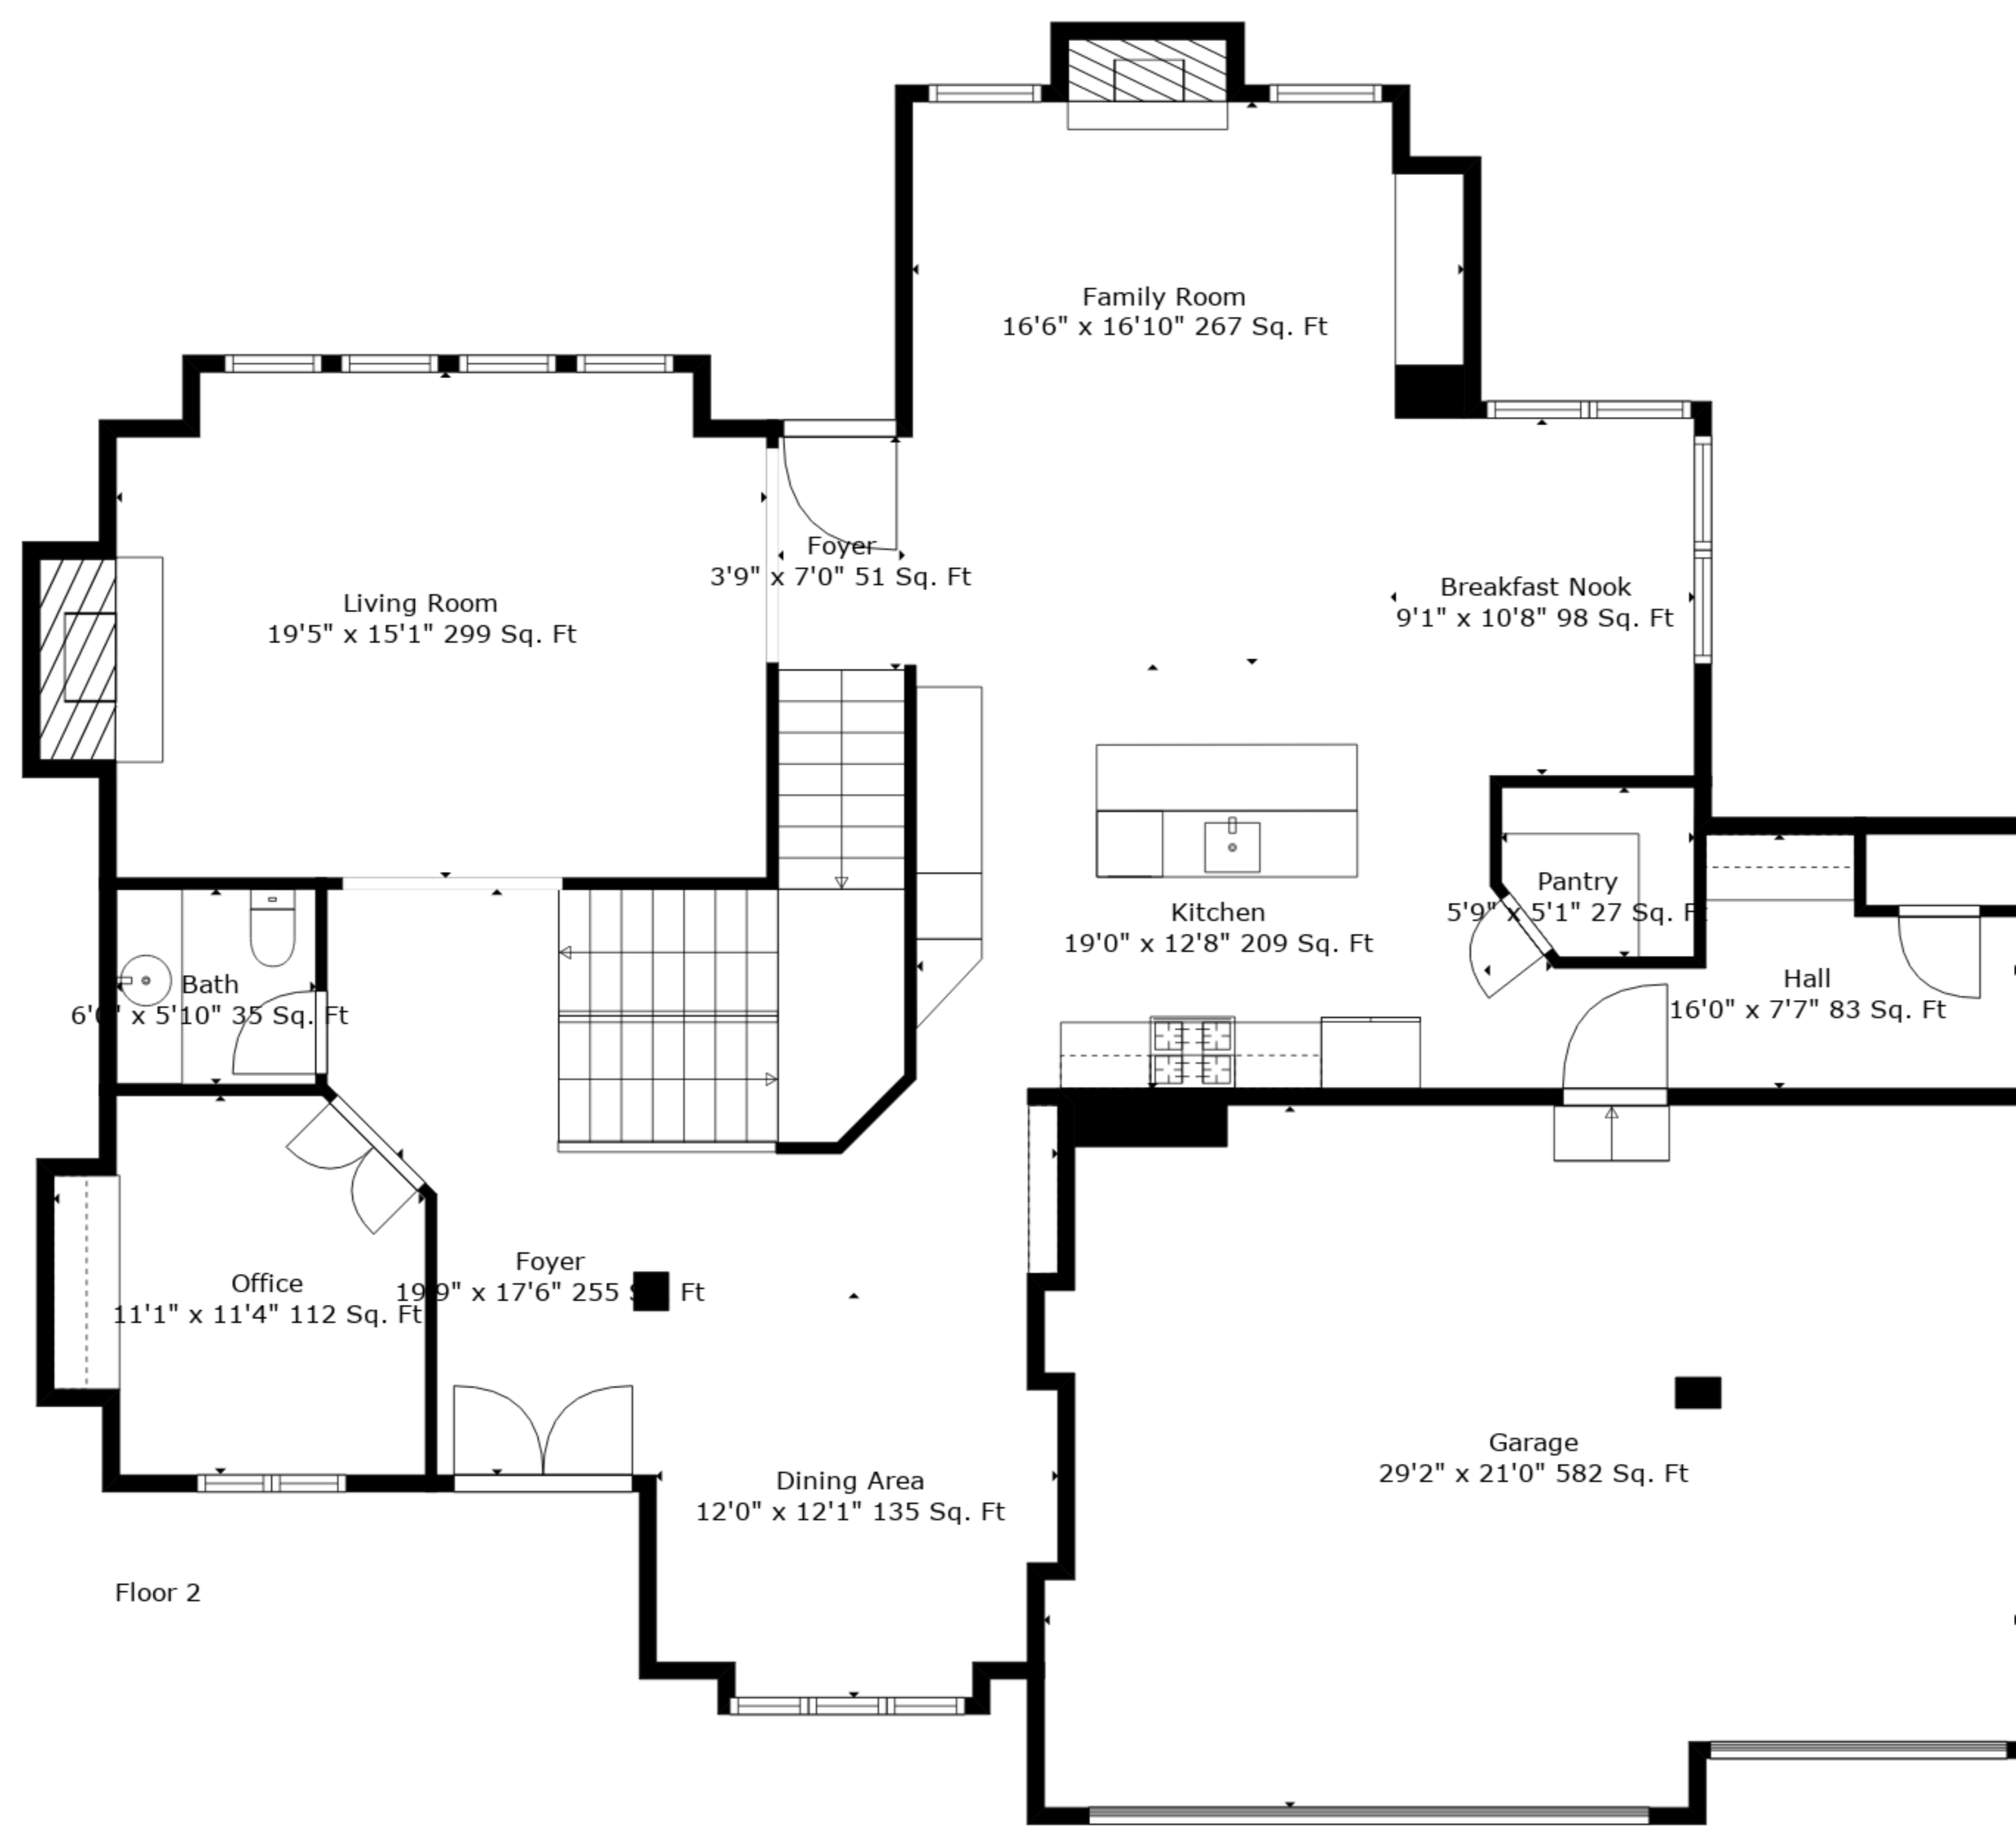

**TOTAL: 4253 sq. ft**

BELOW GROUND: 930 sq. ft, FLOOR 2: 1601 sq. ft, FLOOR 3: 1722 sq. ft  
 EXCLUDED AREAS: UNDEFINED: 19 sq. ft, STORAGE: 494 sq. ft, GARAGE: 582 sq. ft,  
 FIREPLACE: 27 sq. ft, OPEN TO BELOW: 66 sq. ft

Measurements Are Deemed Highly Reliable But Not Guaranteed.

**TOTAL: 4253 sq. ft**  
 BELOW GROUND: 930 sq. ft, FLOOR 2: 1601 sq. ft, FLOOR 3: 1722 sq. ft  
 EXCLUDED AREAS: UNDEFINED: 19 sq. ft, STORAGE: 494 sq. ft, GARAGE: 582 sq. ft,  
 FIREPLACE: 27 sq. ft, OPEN TO BELOW: 66 sq. ft