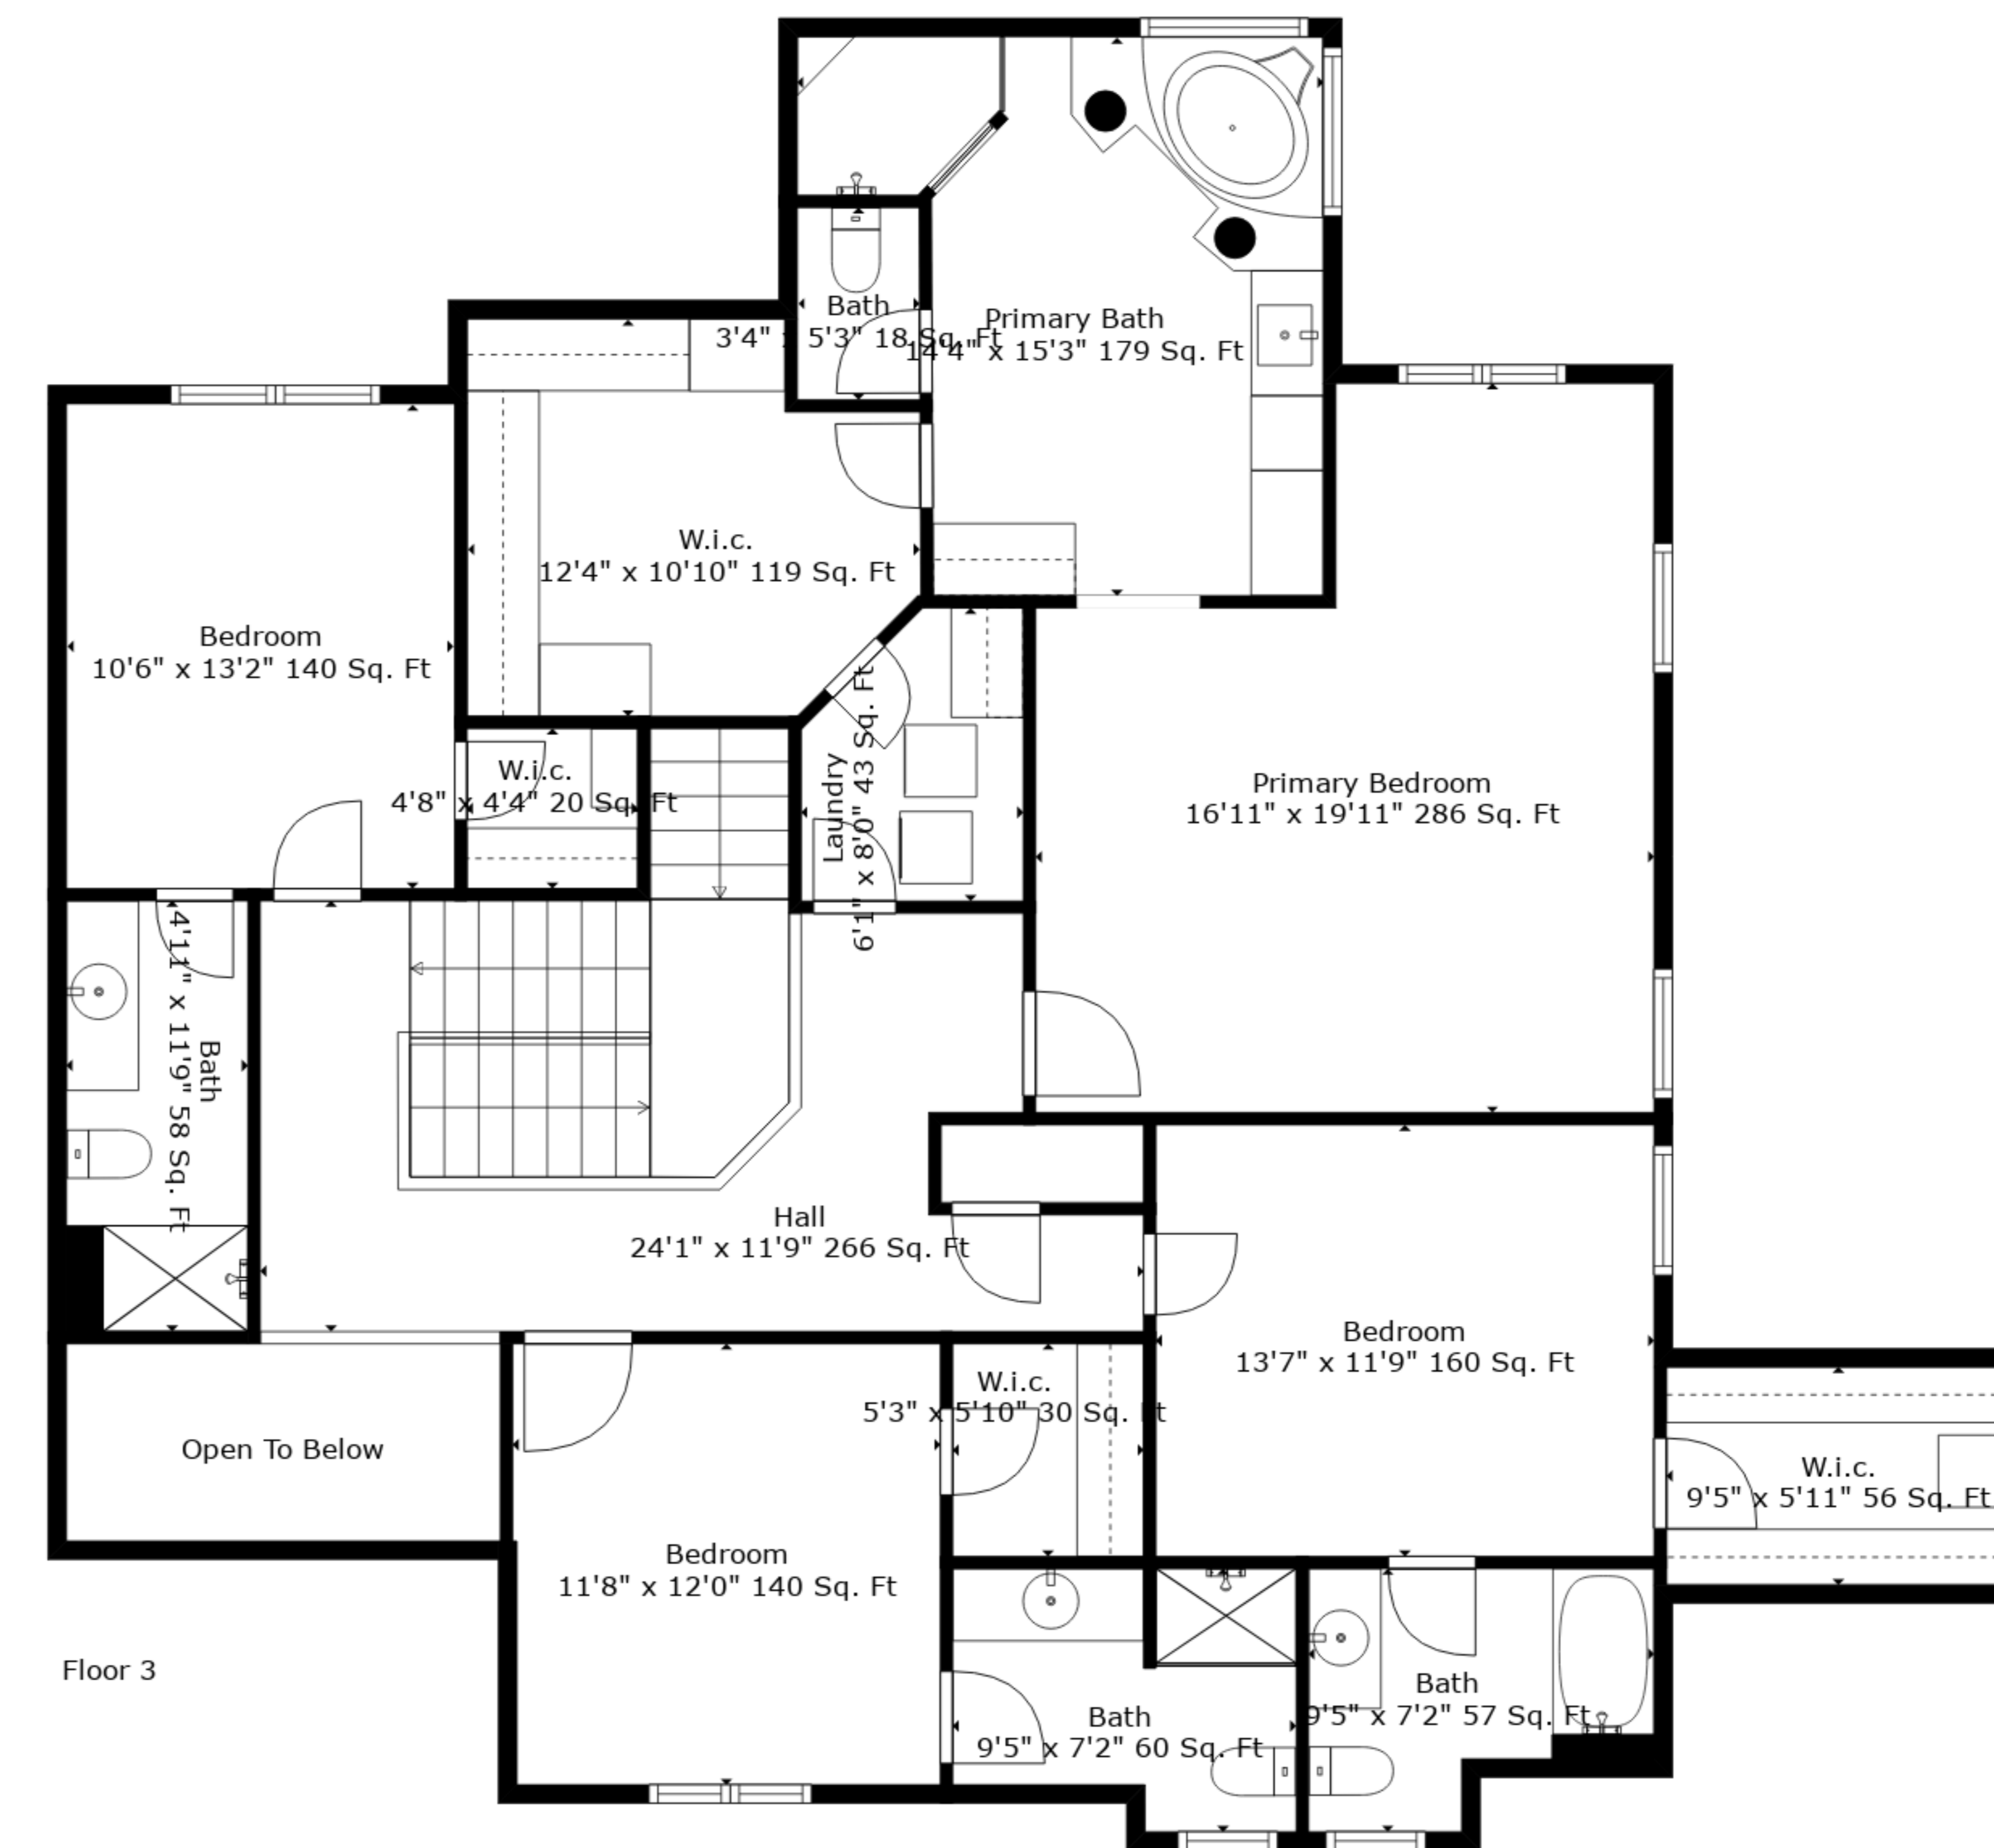

**TOTAL: 4253 sq. ft**

BELOW GROUND: 930 sq. ft, FLOOR 2: 1601 sq. ft, FLOOR 3: 1722 sq. ft  
 EXCLUDED AREAS: UNDEFINED: 19 sq. ft, STORAGE: 494 sq. ft, GARAGE: 582 sq. ft,  
 FIREPLACE: 27 sq. ft, OPEN TO BELOW: 66 sq. ft

Measurements Are Deemed Highly Reliable But Not Guaranteed.

**TOTAL: 4253 sq. ft**  
 BELOW GROUND: 930 sq. ft, FLOOR 2: 1601 sq. ft, FLOOR 3: 1722 sq. ft  
 EXCLUDED AREAS: UNDEFINED: 19 sq. ft, STORAGE: 494 sq. ft, GARAGE: 582 sq. ft,  
 FIREPLACE: 27 sq. ft, OPEN TO BELOW: 66 sq. ft