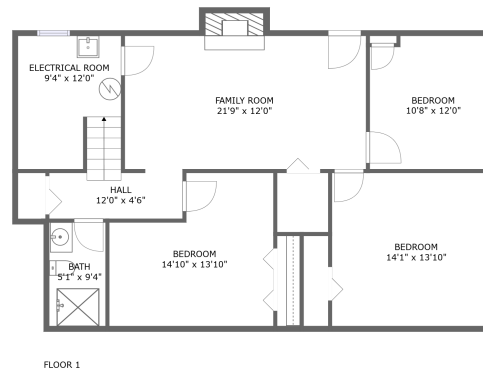

1325 Drewrys Hill Road, Stewartsville, Vinton, Bedford County, Virginia, United States, 24179

Property Summary

0 garages   **6** bedrooms   **3** bathrooms   **0** half baths

2 floors   **2,787** Gross Living Area sqft   **3,192** total sqft