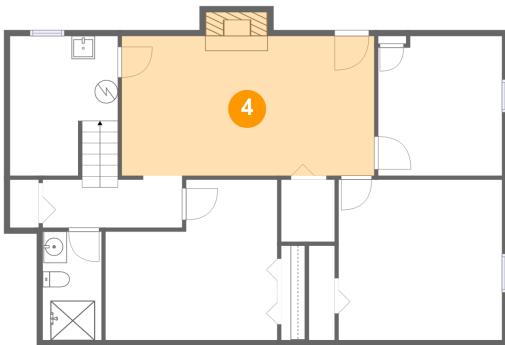

## 4 Floor 1 - Family Room

Dimensions: 21'9" x 12'0"  
Area: 273 sq. ft  
Counted as Living Area:  
Yes

Heated: Yes  
Finished: Yes  
Enclosed: Yes  
Contiguous:  
Yes  
Permitted: Yes  
Wet Space: No  
Addition: No  
Conversion: No