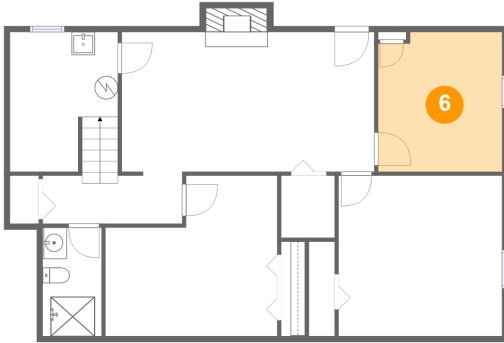

1325 Drewrys Hill Road, Stewartsville, Vinton, Bedford County, Virginia, United States, 24179

6 Floor 1 - Bedroom

Dimensions: 10'8" x 12'0"
Area: 126 sq. ft
Counted as Living Area:
Yes

Heated: Yes
Finished: Yes
Enclosed: Yes
Contiguous:
Yes
Permitted: Yes
Wet Space: No
Addition: No
Conversion: No