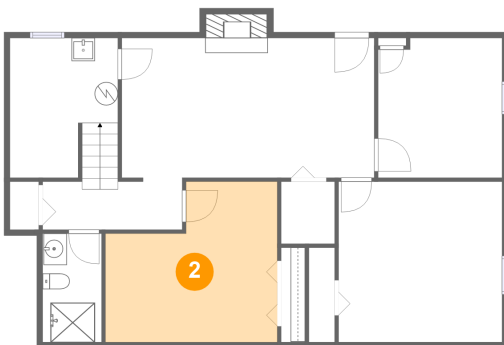

2 Floor 1 - Bedroom

Dimensions: 14'10" x 13'10"
Area: 174 sq. ft
Counted as Living Area:
Yes

Heated: Yes
Finished: Yes
Enclosed: Yes
Contiguous:
Yes
Permitted: Yes
Wet Space: No
Addition: No
Conversion: No