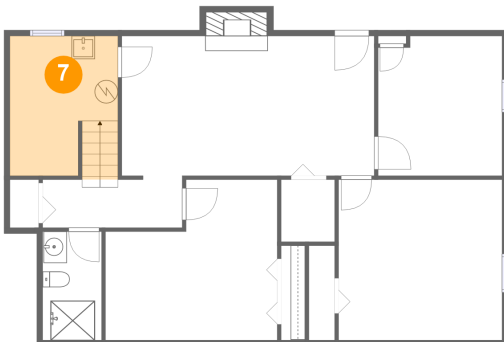

7 Floor 1 - Electrical Room

Dimensions: 9'4" x 12'0"
Area: 112 sq. ft
Counted as Living Area: No

Heated: No
Finished: No
Enclosed: Yes
Contiguous: Yes
Permitted: Yes
Wet Space: No
Addition: No
Conversion: No