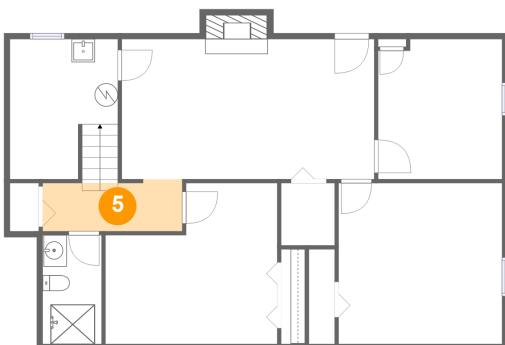

5 Floor 1 - Hall

Dimensions: 12'0" x 4'6"
Area: 51 sq. ft
Counted as Living Area:
Yes

Heated: Yes
Finished: Yes
Enclosed: Yes
Contiguous:
Yes
Permitted: Yes
Wet Space: No
Addition: No
Conversion: No