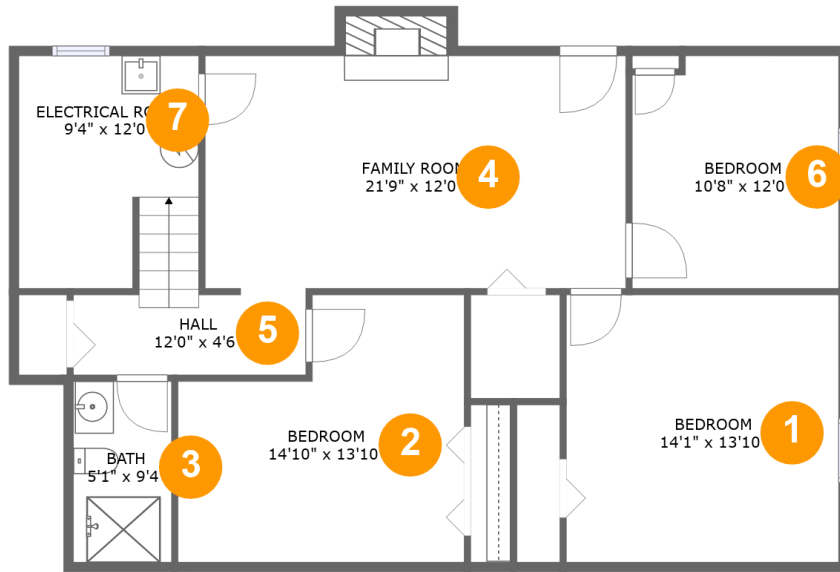

**Room Dimensions**

**Floor 1**

**Total sqft: 1168**

**Living area: 1031**

#	Room name	Dimensions	Area (sqft)	Counted as Living Area
1	Bedroom	14'1" x 13'10"	195 sq. ft	Yes
2	Bedroom	14'10" x 13'10"	174 sq. ft	Yes
3	Bath	5'1" x 9'4"	48 sq. ft	Yes
4	Family Room	21'9" x 12'0"	273 sq. ft	Yes
5	Hall	12'0" x 4'6"	51 sq. ft	Yes
6	Bedroom	10'8" x 12'0"	126 sq. ft	Yes
7	Electrical Room	9'4" x 12'0"	112 sq. ft	No

**1325 Drewrys Hill Road, Stewartsville, Vinton,  
Bedford County, Virginia, United States, 24179**

**Room Dimensions**

**Floor 2**

**Total sqft: 2024**

**Living area: 1756**

#	Room name	Dimensions	Area (sqft)	Counted as Living Area
8	Kitchen	12'11" x 15'2"	188 sq. ft	Yes
9	Porch	32'8" x 5'6"	180 sq. ft	No
10	Bath	4'4" x 9'5"	40 sq. ft	Yes
11	Bedroom	12'4" x 10'6"	130 sq. ft	Yes
12	Bedroom	13'6" x 11'6"	152 sq. ft	Yes
13	Hall	18'9" x 3'3"	60 sq. ft	Yes
14	Family Room	19'11" x 11'10"	246 sq. ft	Yes
15	Living Room	23'0" x 14'0"	324 sq. ft	Yes
16	Sunroom	9'7" x 7'11"	76 sq. ft	No
17	Dining Room	10'9" x 10'9"	116 sq. ft	Yes
18	Bath	7'3" x 11'10"	76 sq. ft	Yes

## 4 Floor 1 - Family Room

Dimensions: 21'9" x 12'0"  
Area: 273 sq. ft  
Counted as Living Area:  
Yes

Heated: Yes  
Finished: Yes  
Enclosed: Yes  
Contiguous:  
Yes  
Permitted: Yes  
Wet Space: No  
Addition: No  
Conversion: No

## 14 Floor 2 - Family Room

Dimensions: 19'11" x 11'10"  
Area: 246 sq. ft  
Counted as Living Area:  
Yes

Heated: Yes  
Finished: Yes  
Enclosed: Yes  
Contiguous:  
Yes  
Permitted: Yes  
Wet Space: No  
Addition: No  
Conversion: No