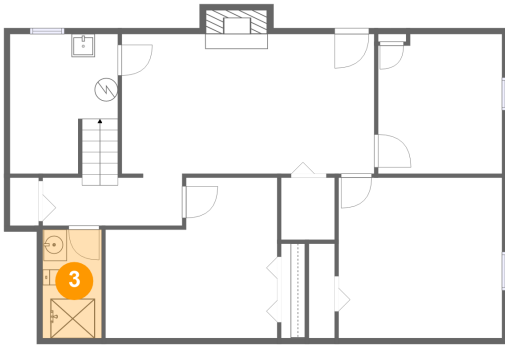

1325 Drewrys Hill Road, Stewartsville, Vinton, Bedford County, Virginia, United States, 24179

3 Floor 1 - Bath

Dimensions: 5'1" x 9'4"
Area: 48 sq. ft
Counted as Living Area:
Yes

Heated: Yes
Finished: Yes
Enclosed: Yes
Contiguous:
Yes
Permitted: Yes
Wet Space: Yes
Addition: No
Conversion: No