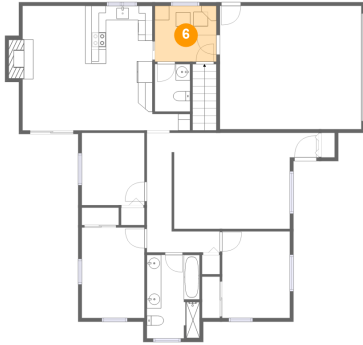

**35995 Northgate Drive, Livonia, Wayne County,
Michigan, United States, 48152**

6 Floor 2 - Utility

Dimensions: 8'6" x 7'9"
Area: 66 sq. ft
Counted as living area: Yes

Heated: Yes
Finished: Yes
Enclosed: Yes
Contiguous: Yes
Permitted: Yes
Wet space: No
Addition: No
Conversion: No