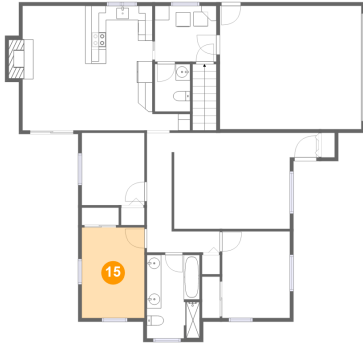

**35995 Northgate Drive, Livonia, Wayne County,
Michigan, United States, 48152**

15 Floor 2 - Bedroom

Dimensions: 8'8" x 12'7"
Area: 109 sq. ft
Counted as living area: Yes

Heated: Yes
Finished: Yes
Enclosed: Yes
Contiguous: Yes
Permitted: Yes
Wet space: No
Addition: No
Conversion: No