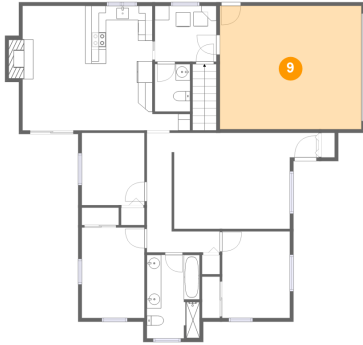

**35995 Northgate Drive, Livonia, Wayne County,
Michigan, United States, 48152**

9 Floor 2 - Garage

Dimensions: 19'7" x 17'1"
Area: 335 sq. ft
Counted as living area: No

Heated: No
Finished: No
Enclosed: Yes
Contiguous: Yes
Permitted: Yes
Wet space: No
Addition: No
Conversion: No