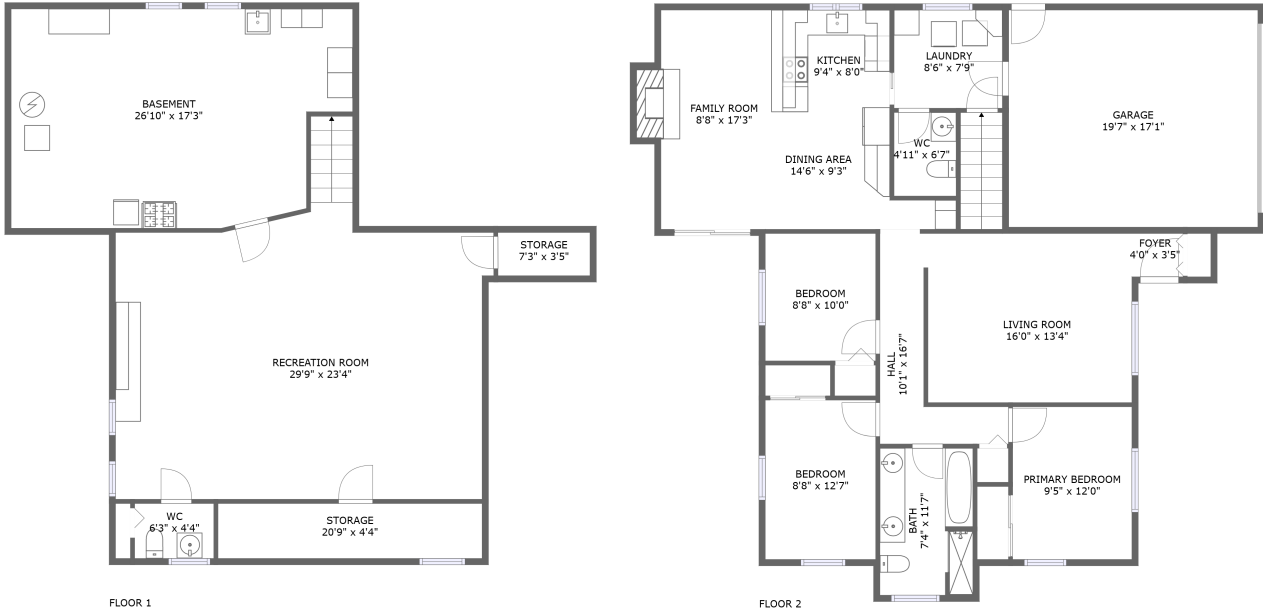

35995 Northgate Drive, Livonia, Wayne County, Michigan, United States, 48152

Property summary

1 Garages

3 Bedrooms

1 Bathrooms

2 Half baths

2 Floors

2,090 Gross living area sqft

3,039 Total sqft