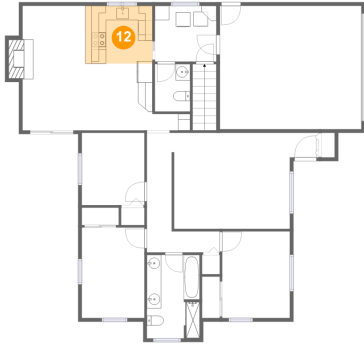

35995 Northgate Drive, Livonia, Wayne County, Michigan, United States, 48152

12 Floor 2 - Kitchen

Dimensions: 9'4" x 8'0"
Area: 74 sq. ft
Counted as living area: Yes

Heated: Yes
Finished: Yes
Enclosed: Yes
Contiguous: Yes
Permitted: Yes
Wet space: No
Addition: No
Conversion: No