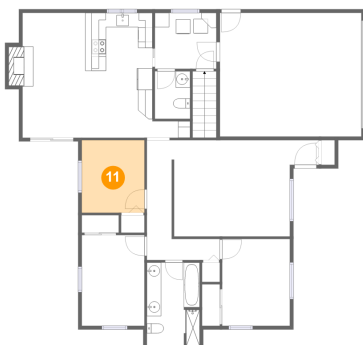

Dimensions: 19'7" x 17'1"
Area: 335 sq. ft
Counted as living area: No

Heated: No
Finished: No
Enclosed: Yes
Contiguous: Yes
Permitted: Yes
Wet space: No
Addition: No
Conversion: No

10 Floor 2 - Living Room

Dimensions: 16'0" x 13'4"
Area: 213 sq. ft
Counted as living area: Yes

Heated: Yes
Finished: Yes
Enclosed: Yes
Contiguous: Yes
Permitted: Yes
Wet space: No
Addition: No
Conversion: No

11 Floor 2 - Bedroom