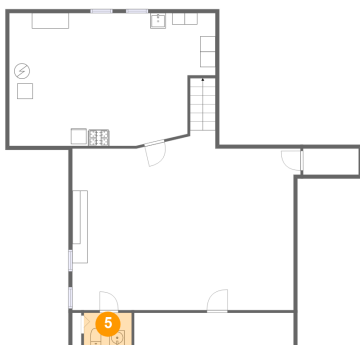

2 Floor 1 - Recreation Room

Dimensions: 29'9" x 23'4"
Area: 645 sq. ft
Counted as living area: Yes

Heated: Yes
Finished: Yes
Enclosed: Yes
Contiguous: Yes
Permitted: Yes
Wet space: No
Addition: No
Conversion: No

**35995 Northgate Drive, Livonia, Wayne County,
Michigan, United States, 48152**

3 Floor 1 - Storage

Dimensions: 20'9" x 4'4"
Area: 90 sq. ft
Counted as living area: No

Heated: No
Finished: No
Enclosed: No
Contiguous: Yes
Permitted: Yes
Wet space: No
Addition: No
Conversion: No

4 Floor 1 - Storage

Dimensions: 7'3" x 3'5"
Area: 25 sq. ft
Counted as living area: No

Heated: No
Finished: No
Enclosed: No
Contiguous: Yes
Permitted: Yes
Wet space: No
Addition: No
Conversion: No

5 Floor 1 - Bath