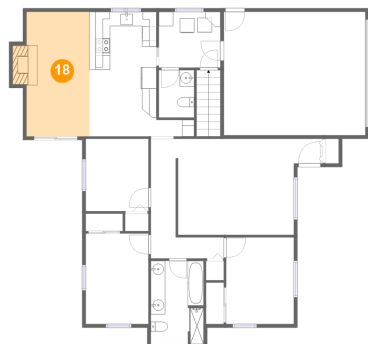

**35995 Northgate Drive, Livonia, Wayne County,
Michigan, United States, 48152**

18 Floor 2 - Living Room

Dimensions: 8'8" x 17'3"
Area: 161 sq. ft
Counted as living area: Yes

Heated: Yes
Finished: Yes
Enclosed: Yes
Contiguous: Yes
Permitted: Yes
Wet space: No
Addition: No
Conversion: No