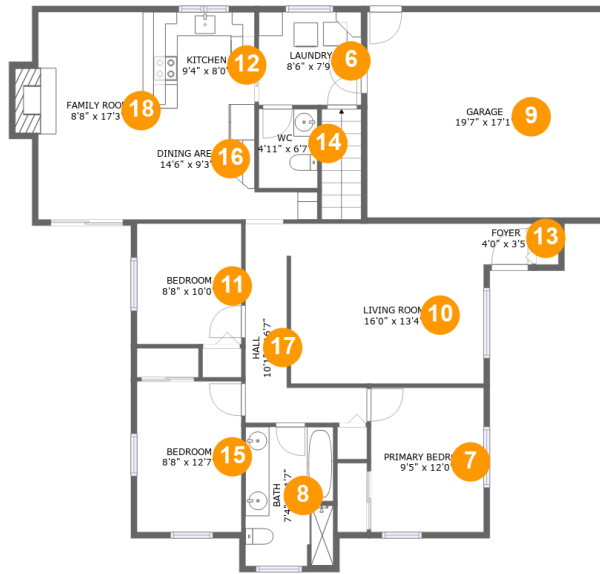

 **3,039** Total sqft

35995 Northgate Drive, Livonia, Wayne County, Michigan, United States, 48152

Room dimensions

Floor 1

Total sqft: 1329**Living area: 736**

#		Dimensions	sqft	Counted as living area
1	Basement	26'10" x 17'3"	425 sq. ft	No
2	Recreation Room	29'9" x 23'4"	645 sq. ft	Yes
3	Storage	20'9" x 4'4"	90 sq. ft	No
4	Storage	7'3" x 3'5"	25 sq. ft	No
5	Bath	6'3" x 4'4"	27 sq. ft	Yes

35995 Northgate Drive, Livonia, Wayne County, Michigan, United States, 48152

Room dimensions

Floor 2

Total sqft: 1710

Living area: 1354

#		Dimensions	sqft	Counted as living area
6	Utility	8'6" x 7'9"	66 sq. ft	Yes
7	Bedroom	9'5" x 12'0"	113 sq. ft	Yes
8	Bath	7'4" x 11'7"	83 sq. ft	Yes
9	Garage	19'7" x 17'1"	335 sq. ft	No
10	Living Room	16'0" x 13'4"	213 sq. ft	Yes
11	Bedroom	8'8" x 10'0"	87 sq. ft	Yes
12	Kitchen	9'4" x 8'0"	74 sq. ft	Yes
13	Entry	4'0" x 3'5"	14 sq. ft	Yes
14	Bath	4'11" x 6'7"	32 sq. ft	Yes
15	Bedroom	8'8" x 12'7"	109 sq. ft	Yes
16	Dining Room	14'6" x 9'3"	98 sq. ft	Yes

12 Floor 2 - Kitchen

Dimensions: 9'4" x 8'0"
Area: 74 sq. ft
Counted as living area: Yes

Heated: Yes
Finished: Yes
Enclosed: Yes
Contiguous: Yes
Permitted: Yes
Wet space: No
Addition: No
Conversion: No

13 Floor 2 - Entry

Dimensions: 8'8" x 12'7"
Area: 109 sq. ft
Counted as living area: Yes

Heated: Yes
Finished: Yes
Enclosed: Yes
Contiguous: Yes
Permitted: Yes
Wet space: No
Addition: No
Conversion: No

16 Floor 2 - Dining Room