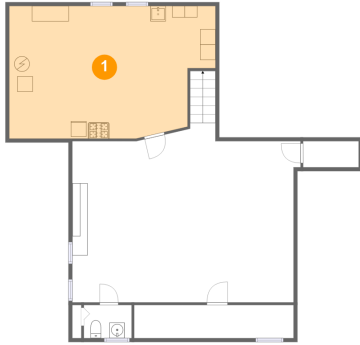

35995 Northgate Drive, Livonia, Wayne County, Michigan, United States, 48152

1 Floor 1 - Basement

Dimensions: 26'10" x 17'3"
Area: 425 sq. ft
Counted as living area: No

Heated: Yes
Finished: No
Enclosed: Yes
Contiguous: Yes
Permitted: Yes
Wet space: No
Addition: No
Conversion: No