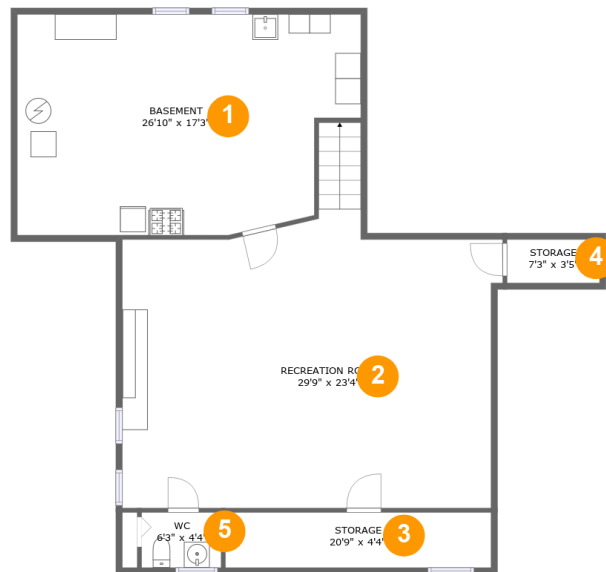

 **3,039** Total sqft

35995 Northgate Drive, Livonia, Wayne County, Michigan, United States, 48152

Room dimensions

Floor 1

Total sqft: 1329**Living area: 736**

#		Dimensions	sqft	Counted as living area
1	Basement	26'10" x 17'3"	425 sq. ft	No
2	Recreation Room	29'9" x 23'4"	645 sq. ft	Yes
3	Storage	20'9" x 4'4"	90 sq. ft	No
4	Storage	7'3" x 3'5"	25 sq. ft	No
5	Bath	6'3" x 4'4"	27 sq. ft	Yes

35995 Northgate Drive, Livonia, Wayne County, Michigan, United States, 48152

Room dimensions

Floor 2

Total sqft: 1710

Living area: 1354

#		Dimensions	sqft	Counted as living area
6	Utility	8'6" x 7'9"	66 sq. ft	Yes
7	Bedroom	9'5" x 12'0"	113 sq. ft	Yes
8	Bath	7'4" x 11'7"	83 sq. ft	Yes
9	Garage	19'7" x 17'1"	335 sq. ft	No
10	Living Room	16'0" x 13'4"	213 sq. ft	Yes
11	Bedroom	8'8" x 10'0"	87 sq. ft	Yes
12	Kitchen	9'4" x 8'0"	74 sq. ft	Yes
13	Entry	4'0" x 3'5"	14 sq. ft	Yes
14	Bath	4'11" x 6'7"	32 sq. ft	Yes
15	Bedroom	8'8" x 12'7"	109 sq. ft	Yes
16	Dining Room	14'6" x 9'3"	98 sq. ft	Yes

Dimensions: 8'8" x 12'7"
Area: 109 sq. ft
Counted as living area: Yes

Heated: Yes
Finished: Yes
Enclosed: Yes
Contiguous: Yes
Permitted: Yes
Wet space: No
Addition: No
Conversion: No

16 Floor 2 - Dining Room