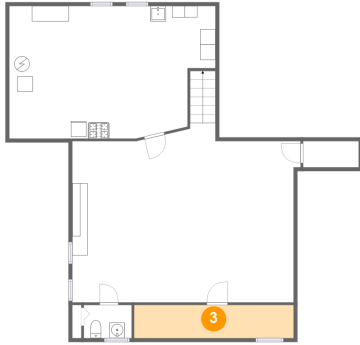

2 Floor 1 - Recreation Room

Dimensions: 29'9" x 23'4"
Area: 645 sq. ft
Counted as living area: Yes

Heated: Yes
Finished: Yes
Enclosed: Yes
Contiguous: Yes
Permitted: Yes
Wet space: No
Addition: No
Conversion: No

**35995 Northgate Drive, Livonia, Wayne County,
Michigan, United States, 48152**

3 Floor 1 - Storage

Dimensions: 20'9" x 4'4"
Area: 90 sq. ft
Counted as living area: No

Heated: No
Finished: No
Enclosed: No
Contiguous: Yes
Permitted: Yes
Wet space: No
Addition: No
Conversion: No

4 Floor 1 - Storage

Dimensions: 7'3" x 3'5"
Area: 25 sq. ft
Counted as living area: No

Heated: No
Finished: No
Enclosed: No
Contiguous: Yes
Permitted: Yes
Wet space: No
Addition: No
Conversion: No

5 Floor 1 - Bath