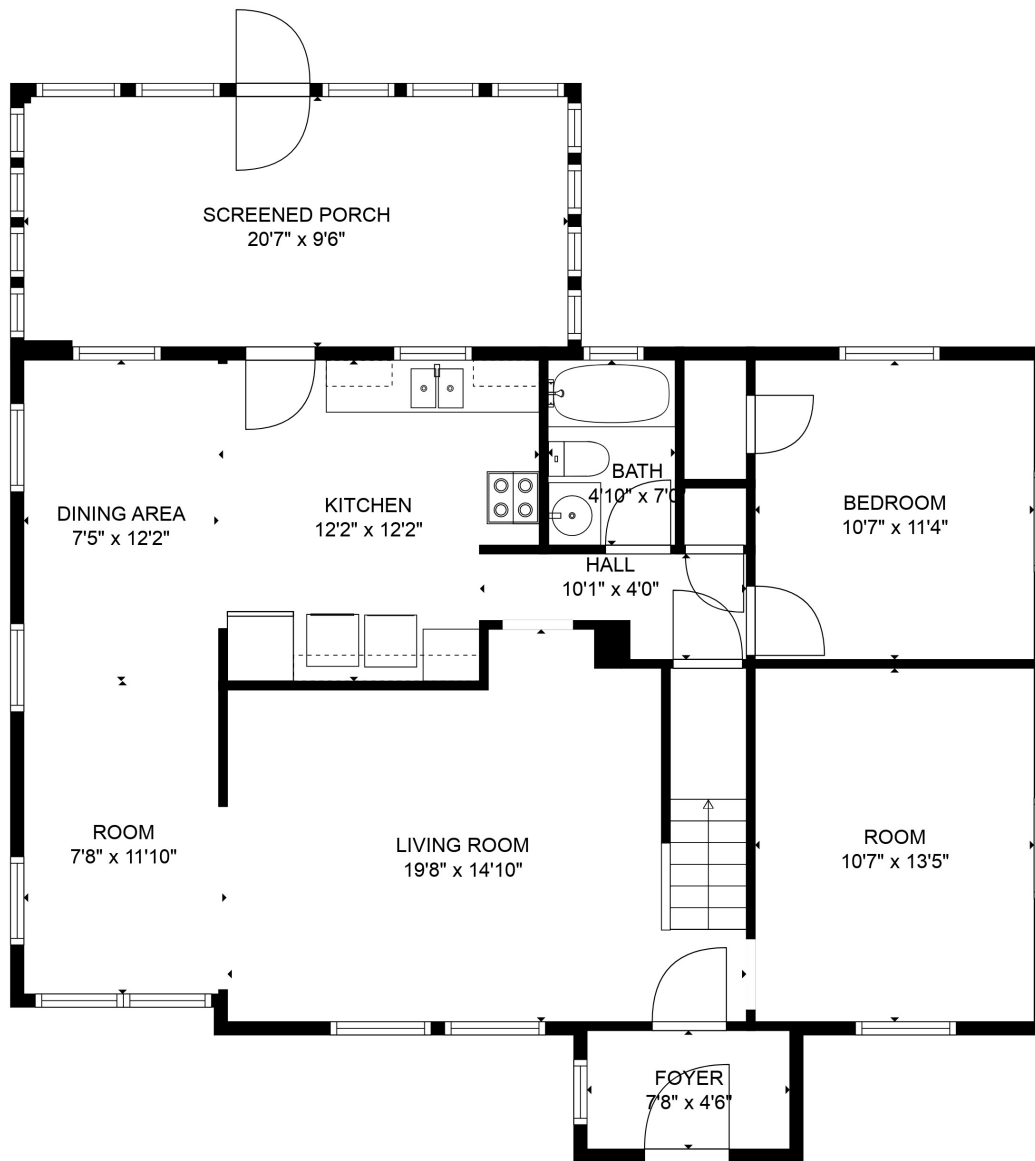

Total scanned area: 1935 sq. ft

SIZES AND DIMENSIONS ARE APPROXIMATE. ACTUAL MAY VARY.

Total scanned area: 1935 sq. ft

SIZES AND DIMENSIONS ARE APPROXIMATE. ACTUAL MAY VARY.

Total scanned area: 1935 sq. ft

SIZES AND DIMENSIONS ARE APPROXIMATE. ACTUAL MAY VARY.