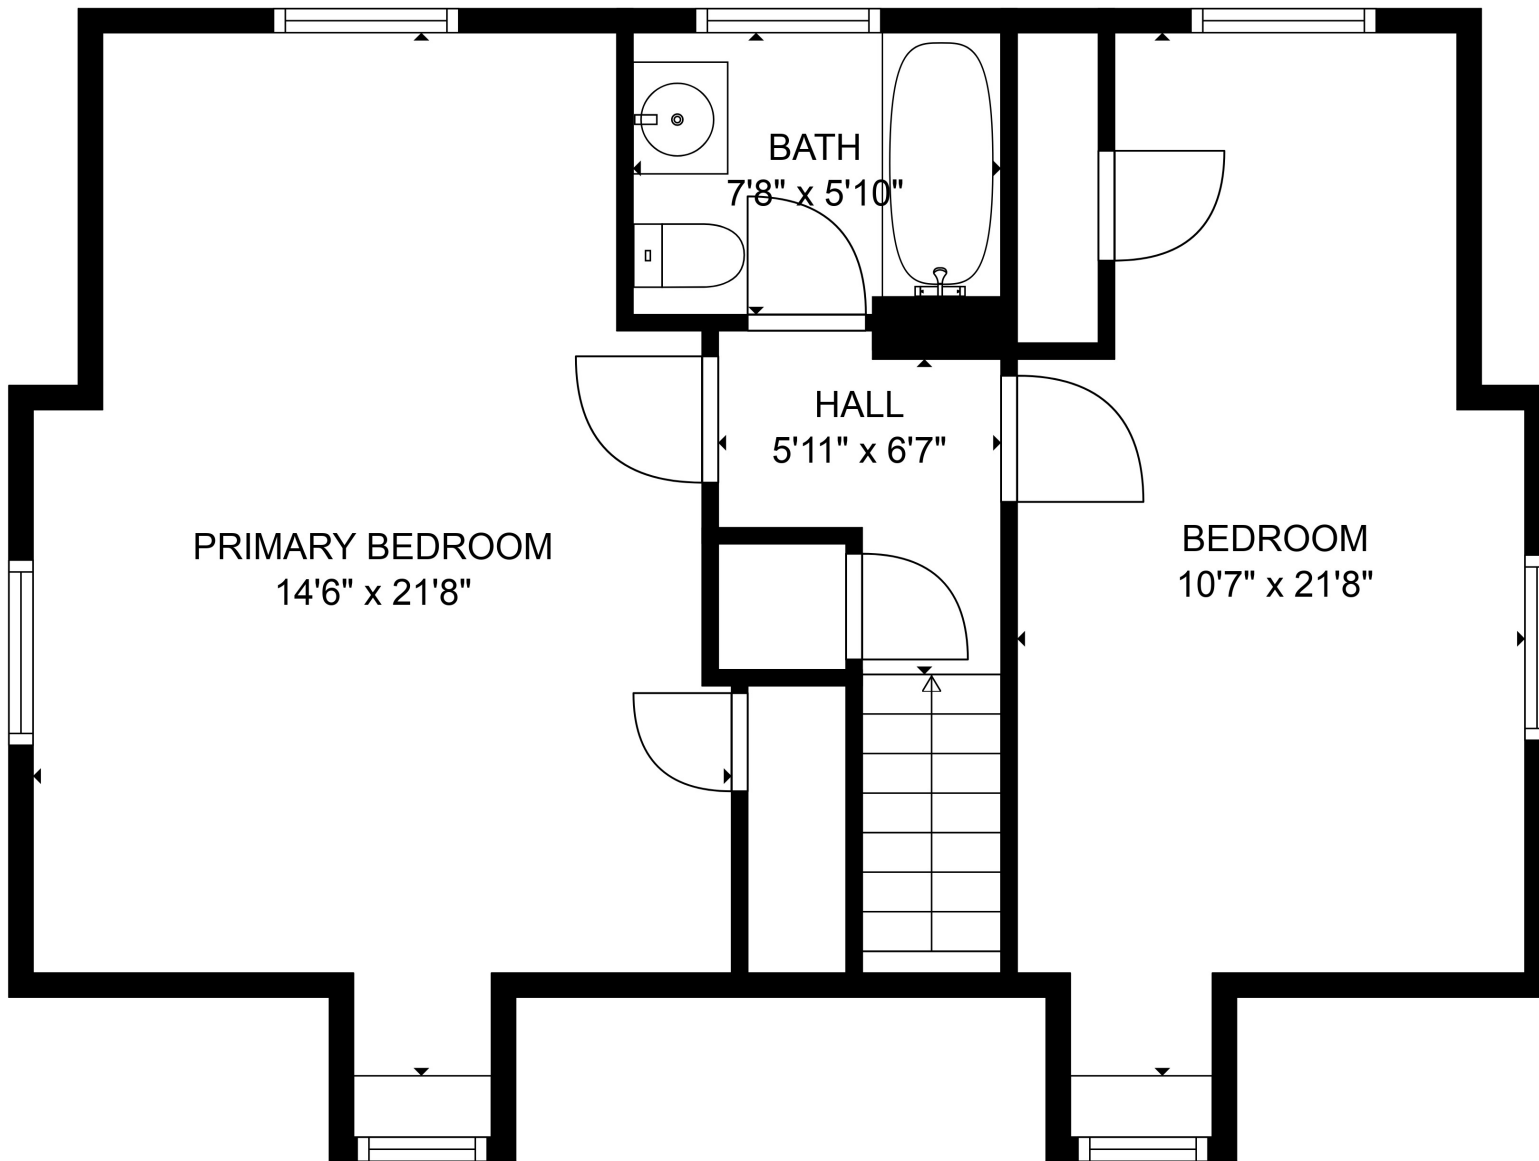

Total scanned area: 1935 sq. ft

SIZES AND DIMENSIONS ARE APPROXIMATE. ACTUAL MAY VARY.

Total scanned area: 1935 sq. ft

SIZES AND DIMENSIONS ARE APPROXIMATE. ACTUAL MAY VARY.

Total scanned area: 1935 sq. ft

SIZES AND DIMENSIONS ARE APPROXIMATE. ACTUAL MAY VARY.