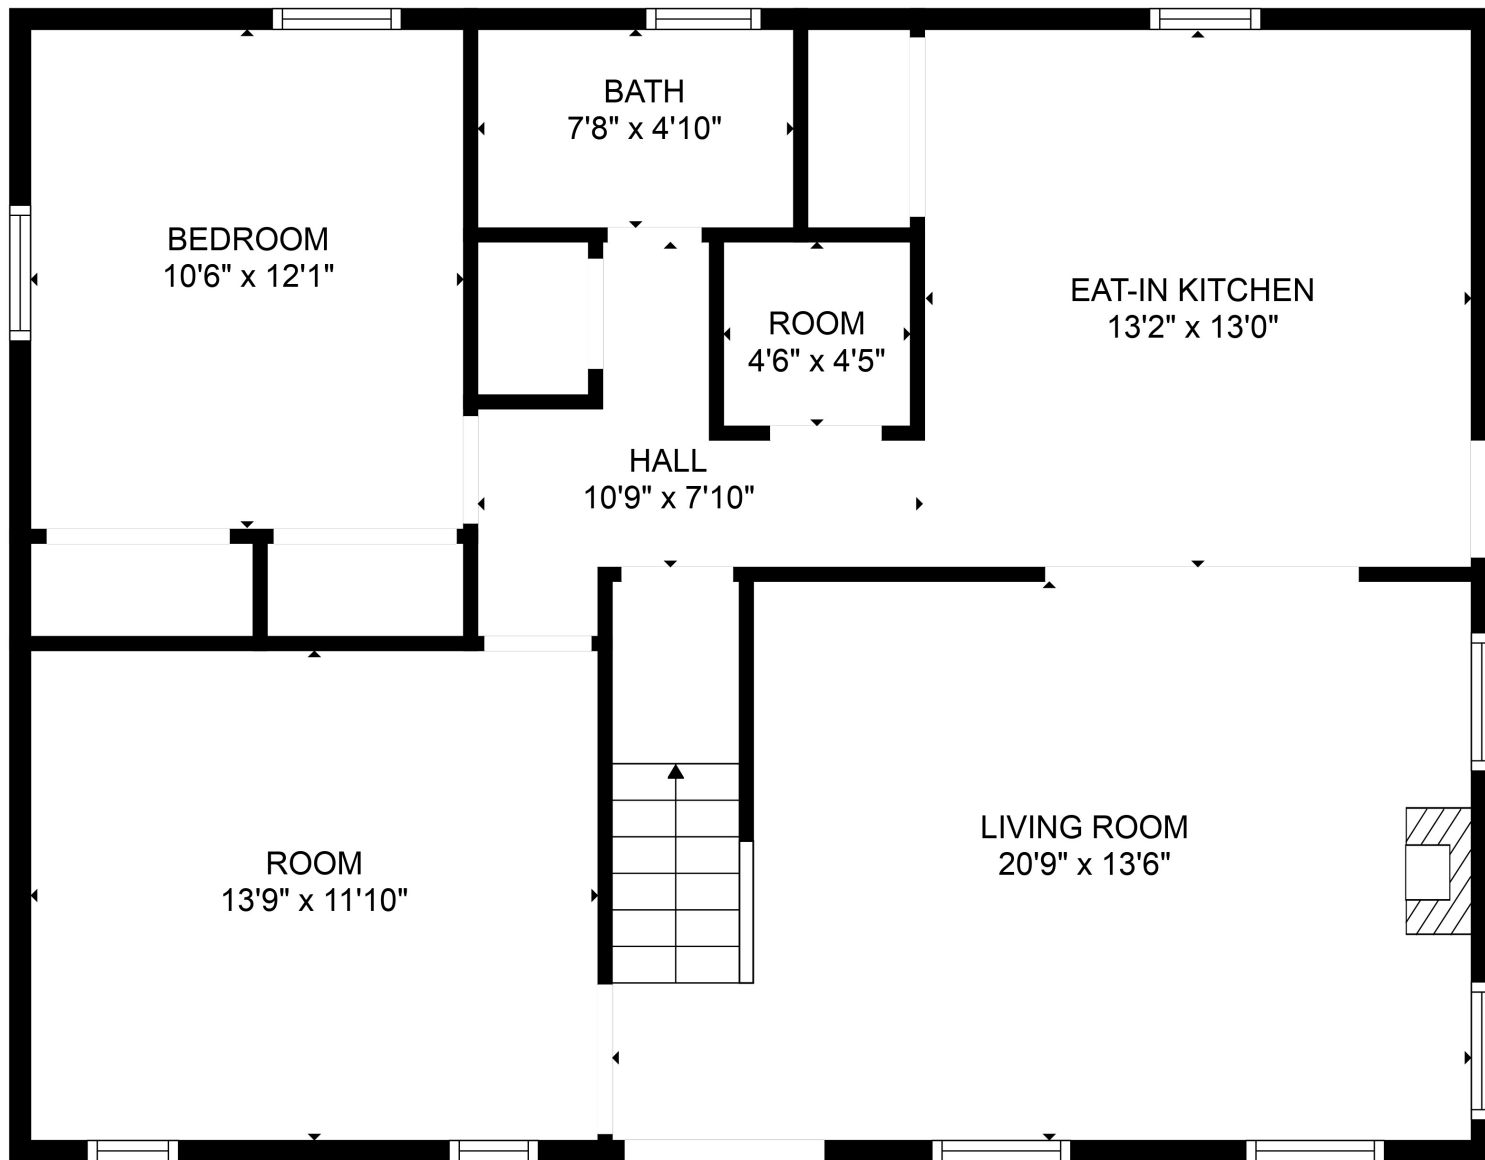

FLOOR 2

FLOOR 1

Total scanned area: 1700 sq. ft

SIZES AND DIMENSIONS ARE APPROXIMATE. ACTUAL MAY VARY.

Total scanned area: 1700 sq. ft

SIZES AND DIMENSIONS ARE APPROXIMATE. ACTUAL MAY VARY.

Total scanned area: 1700 sq. ft

SIZES AND DIMENSIONS ARE APPROXIMATE. ACTUAL MAY VARY.