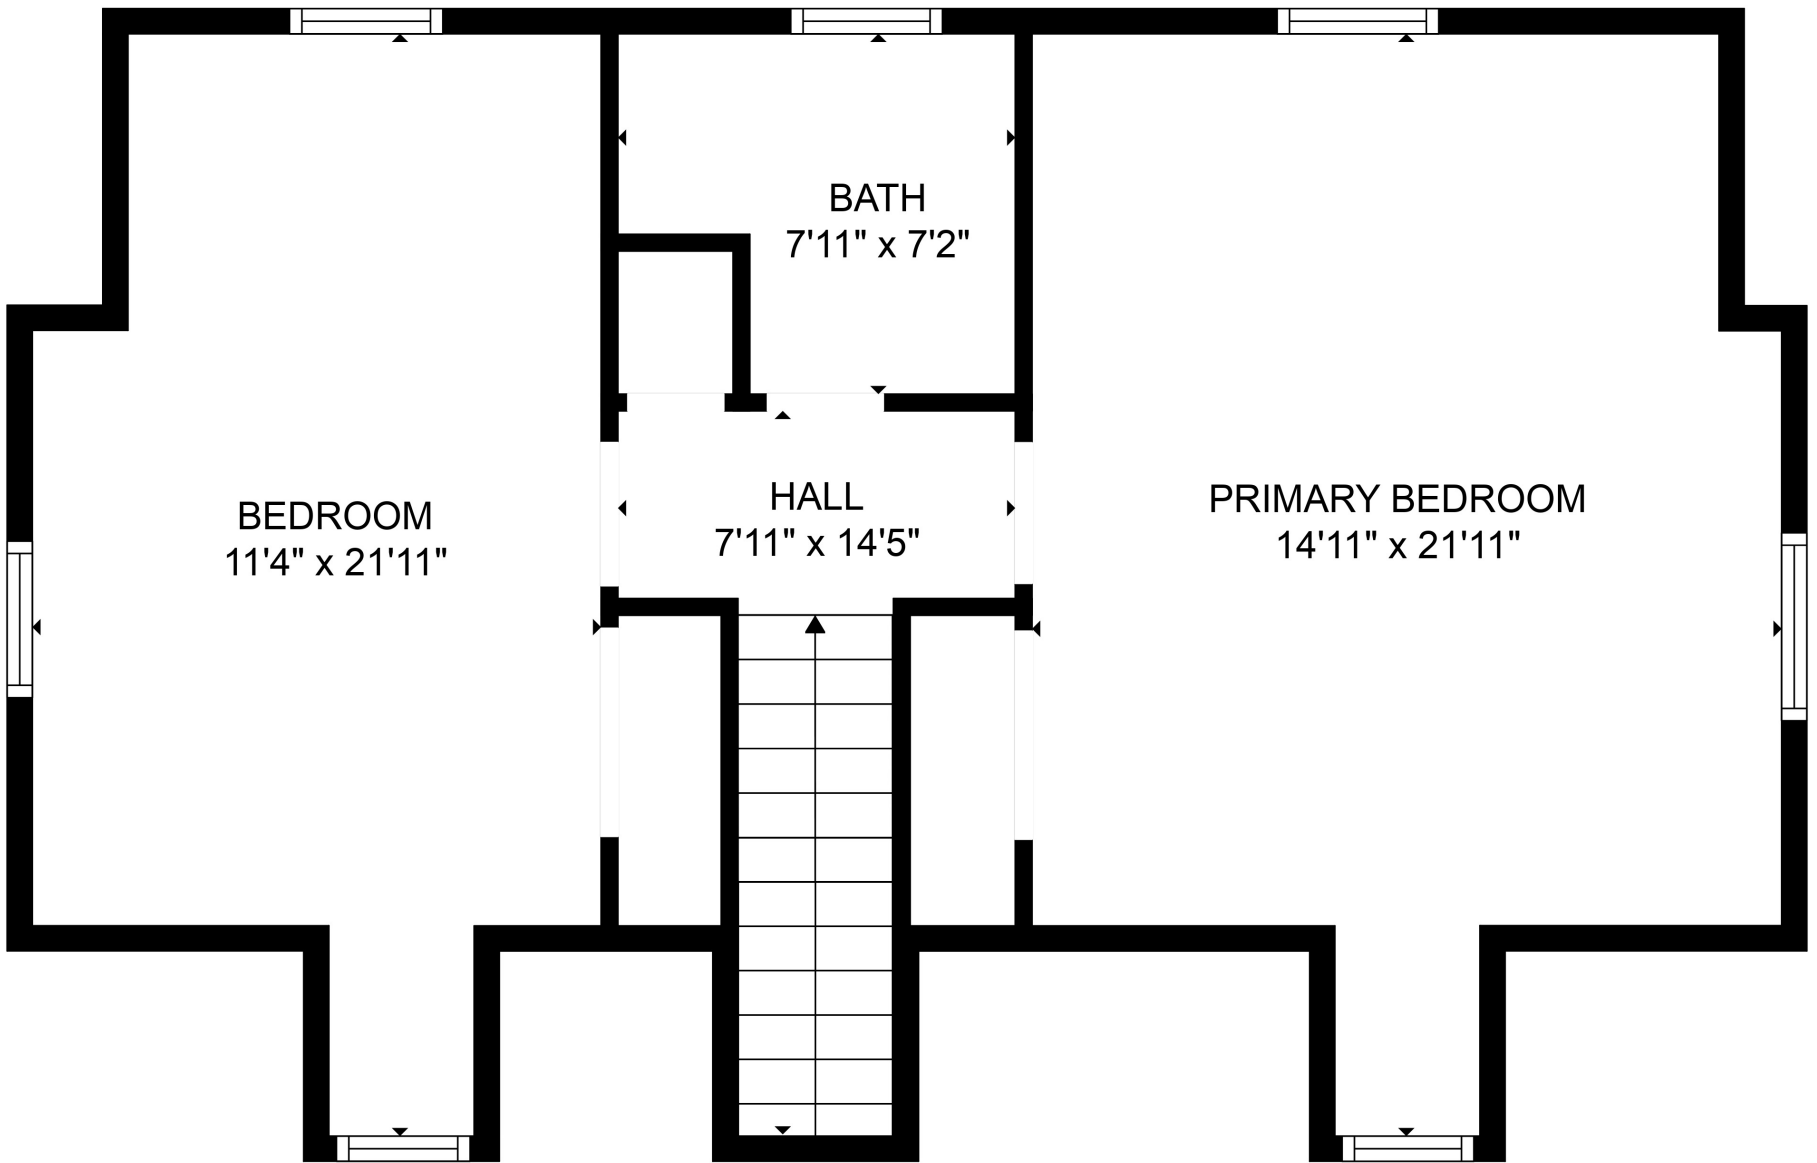

FLOOR 2

FLOOR 1

Total scanned area: 1700 sq. ft

SIZES AND DIMENSIONS ARE APPROXIMATE. ACTUAL MAY VARY.

Total scanned area: 1700 sq. ft

SIZES AND DIMENSIONS ARE APPROXIMATE. ACTUAL MAY VARY.

Total scanned area: 1700 sq. ft

SIZES AND DIMENSIONS ARE APPROXIMATE. ACTUAL MAY VARY.