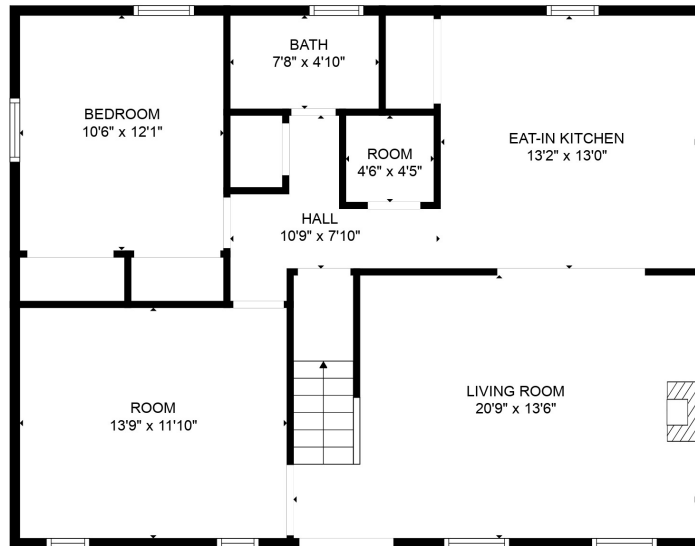

FLOOR 2

FLOOR 1

Total scanned area: 1700 sq. ft

SIZES AND DIMENSIONS ARE APPROXIMATE. ACTUAL MAY VARY.

Total scanned area: 1700 sq. ft

SIZES AND DIMENSIONS ARE APPROXIMATE. ACTUAL MAY VARY.

Total scanned area: 1700 sq. ft

SIZES AND DIMENSIONS ARE APPROXIMATE. ACTUAL MAY VARY.