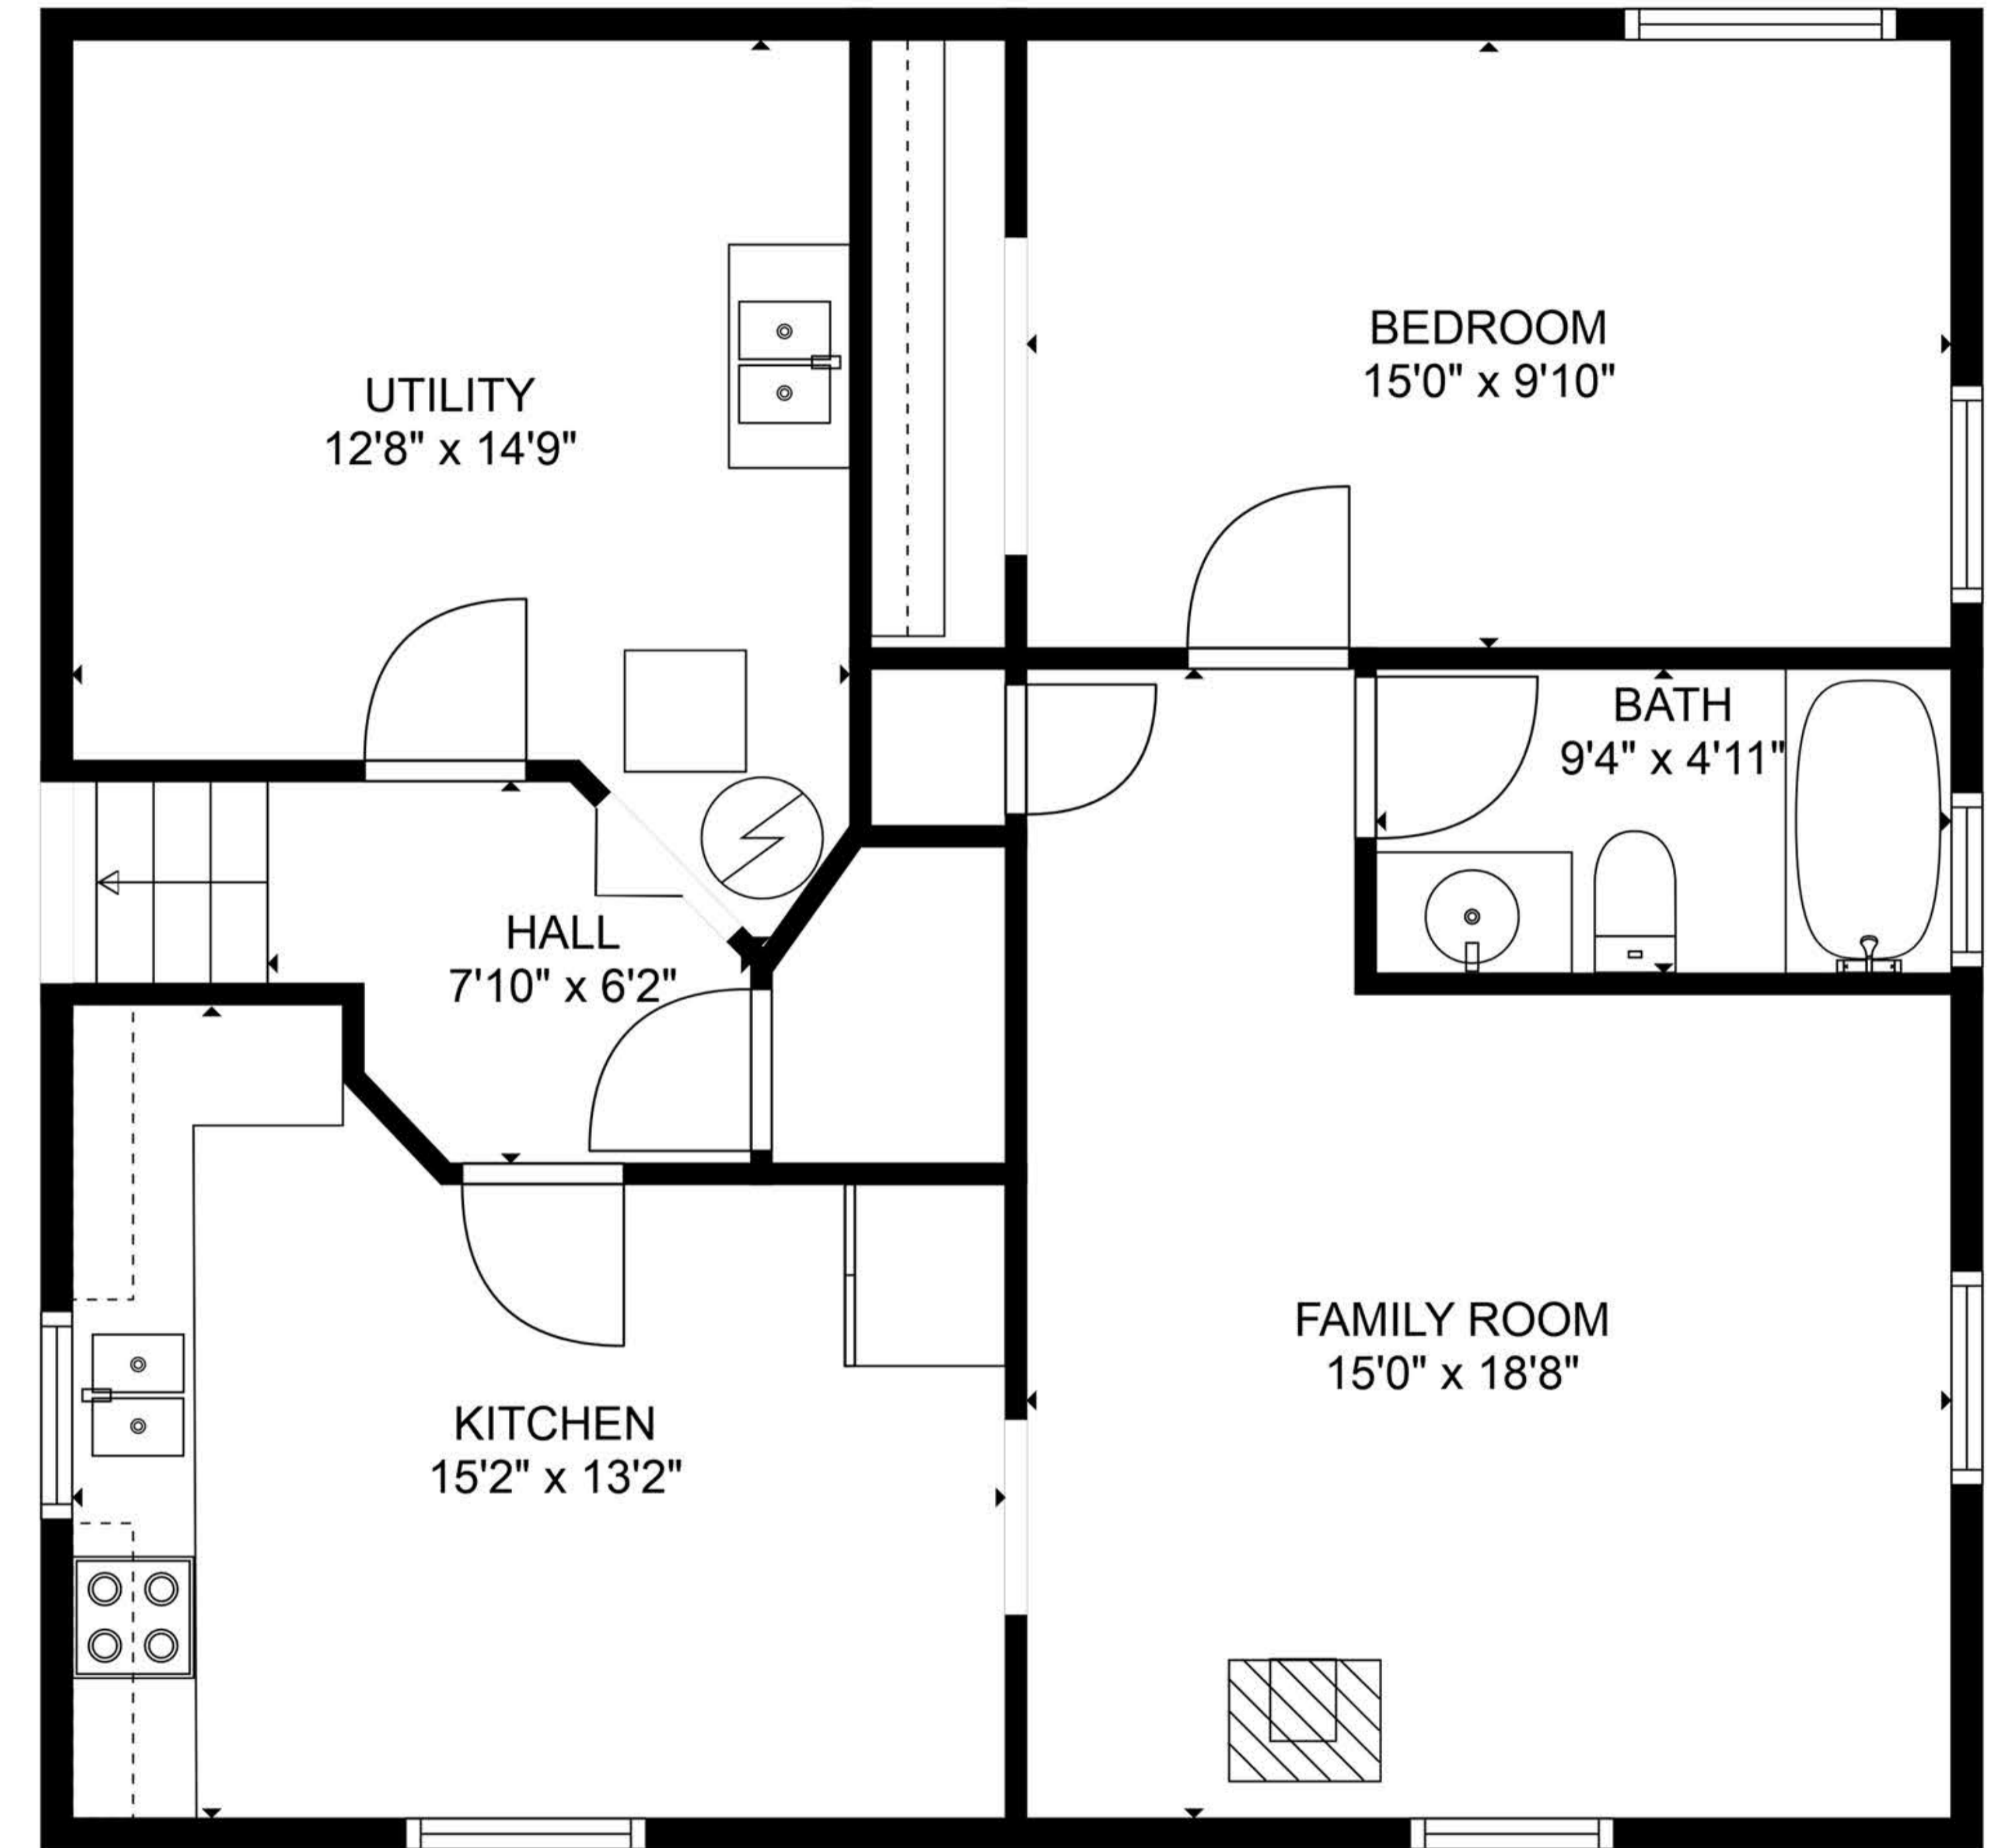

1525 S 7th St W

Missoula, MT 59801

3 2 1920

BEDROOMS BATHROOMS TOTAL SQ.FT.

Measurements are approximate and may not be to scale.

The floor plan illustration is not suitable for construction/architectural purposes.