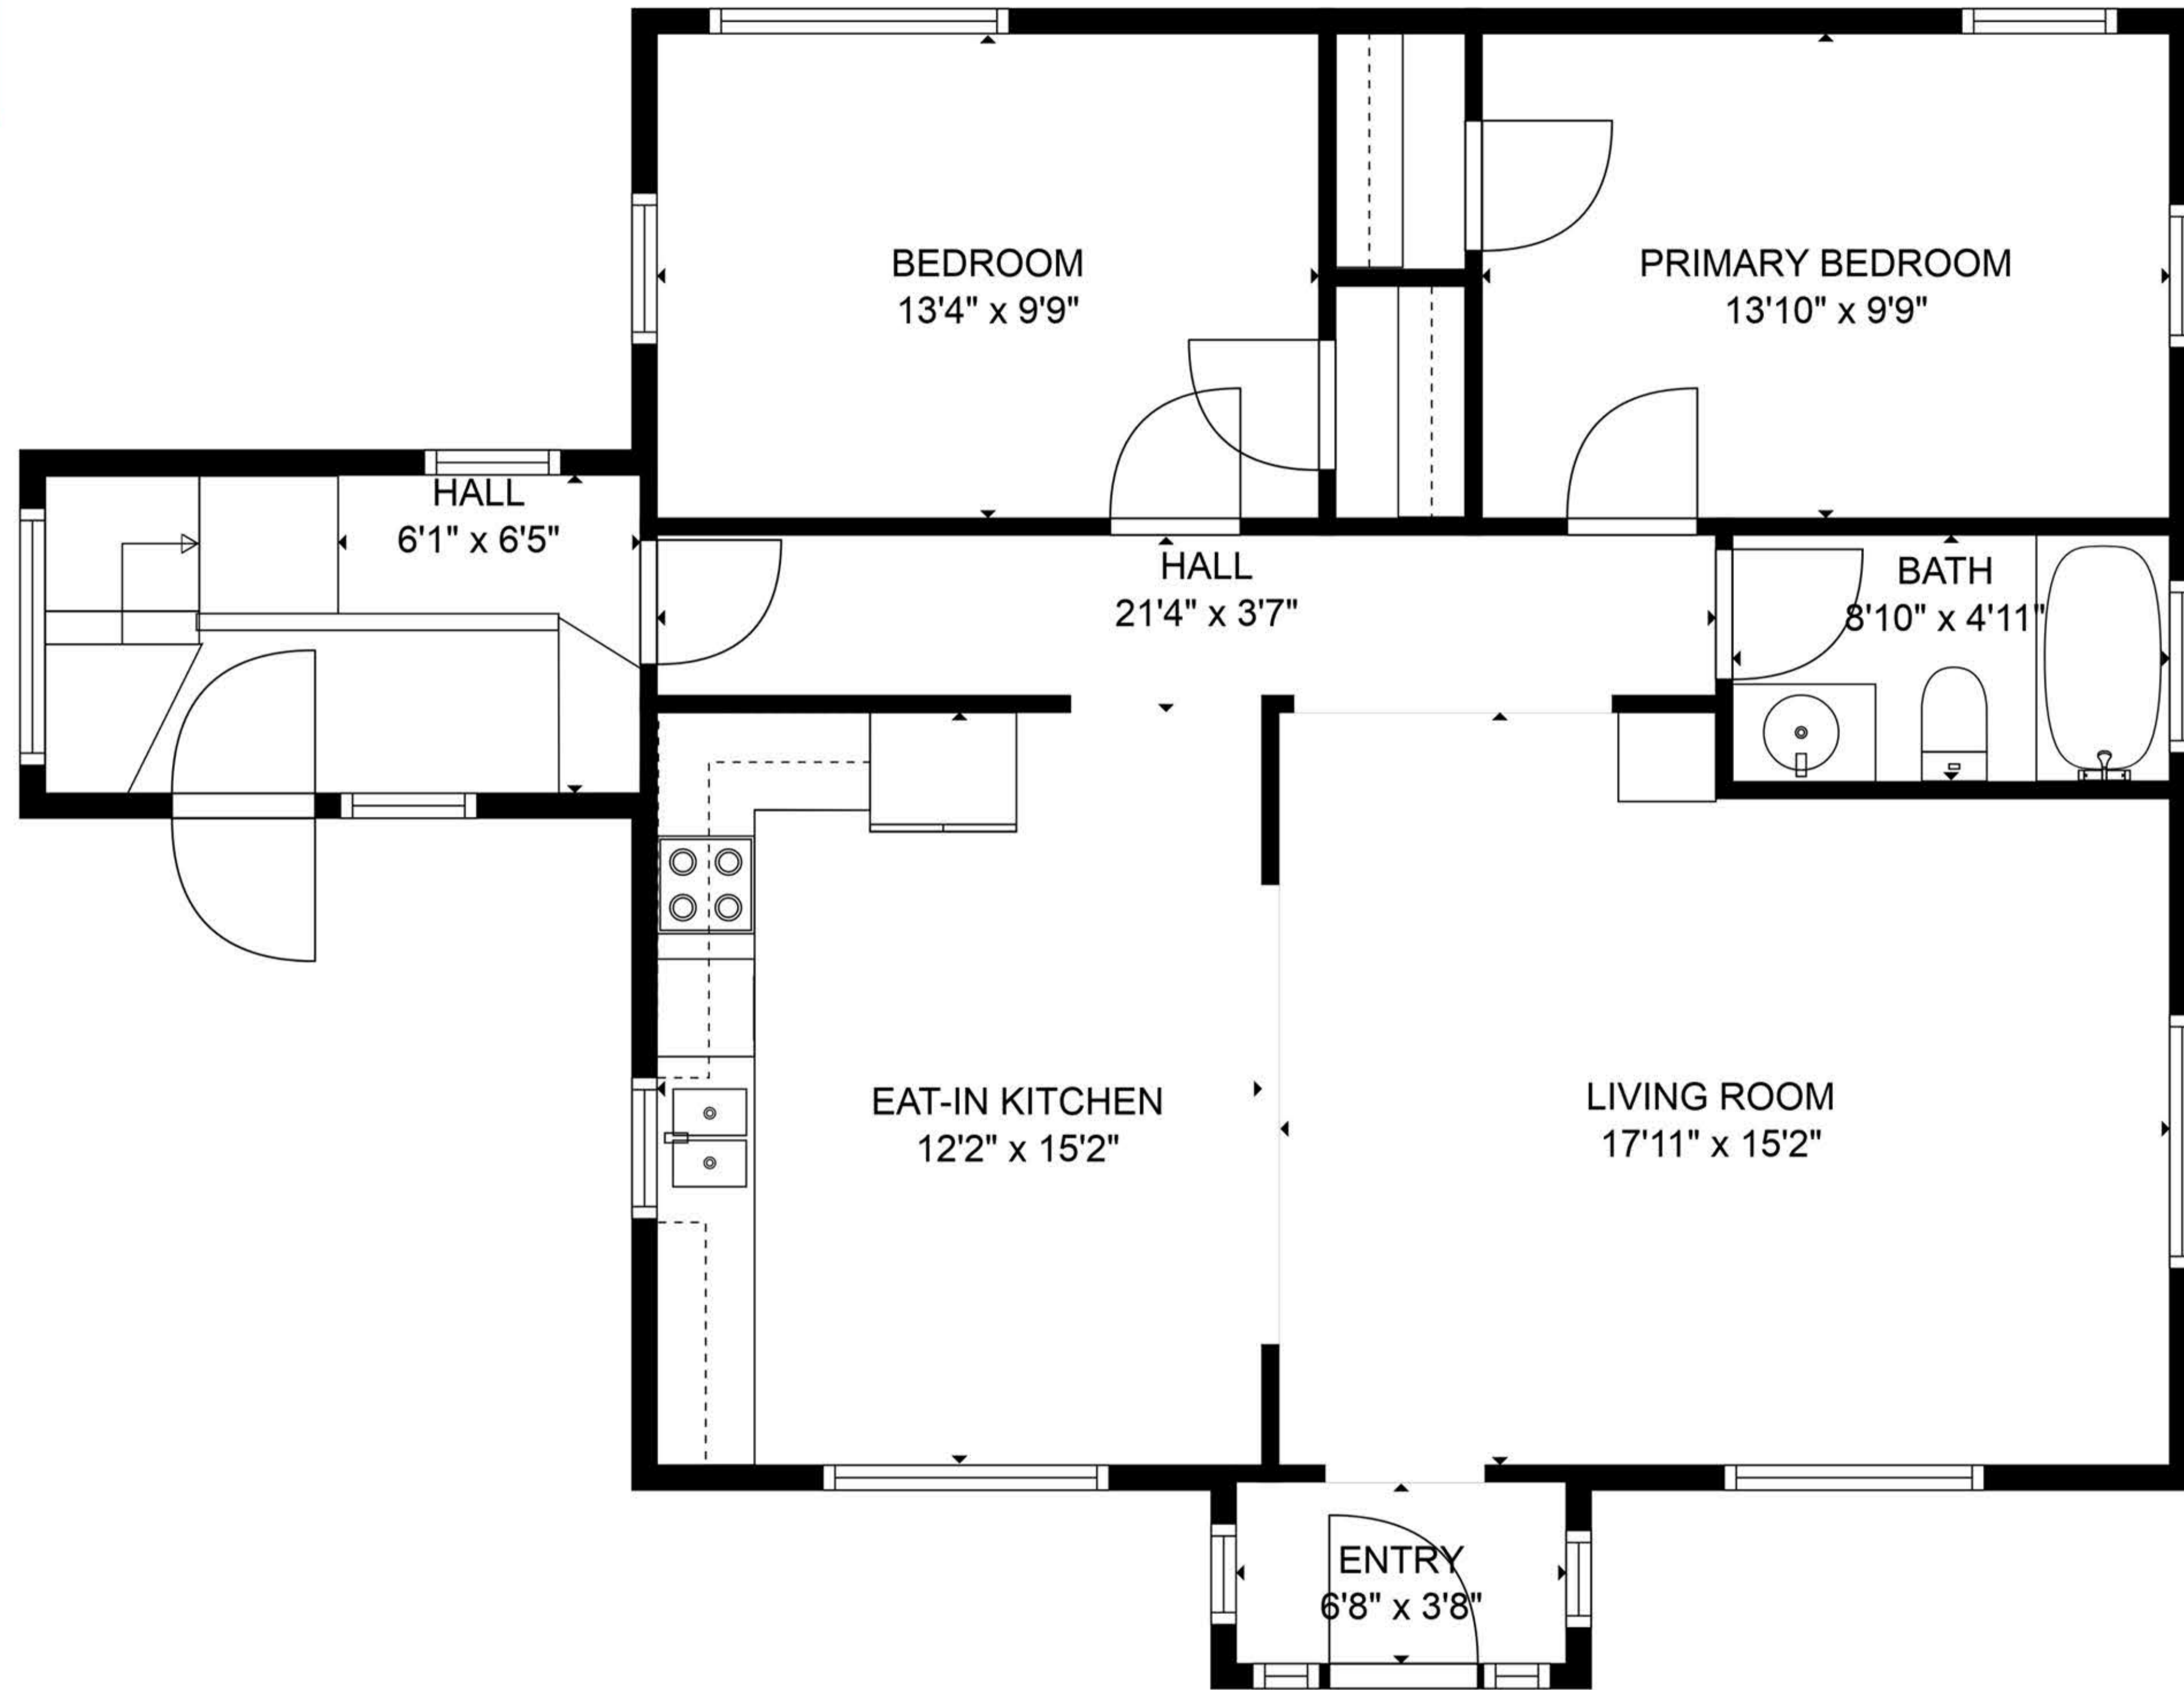

1525 S 7th St W

Missoula, MT 59801

3 2 1920

BEDROOMS BATHROOMS TOTAL SQ.FT.

Measurements are approximate and may not be to scale.

The floor plan illustration is not suitable for construction/architectural purposes.