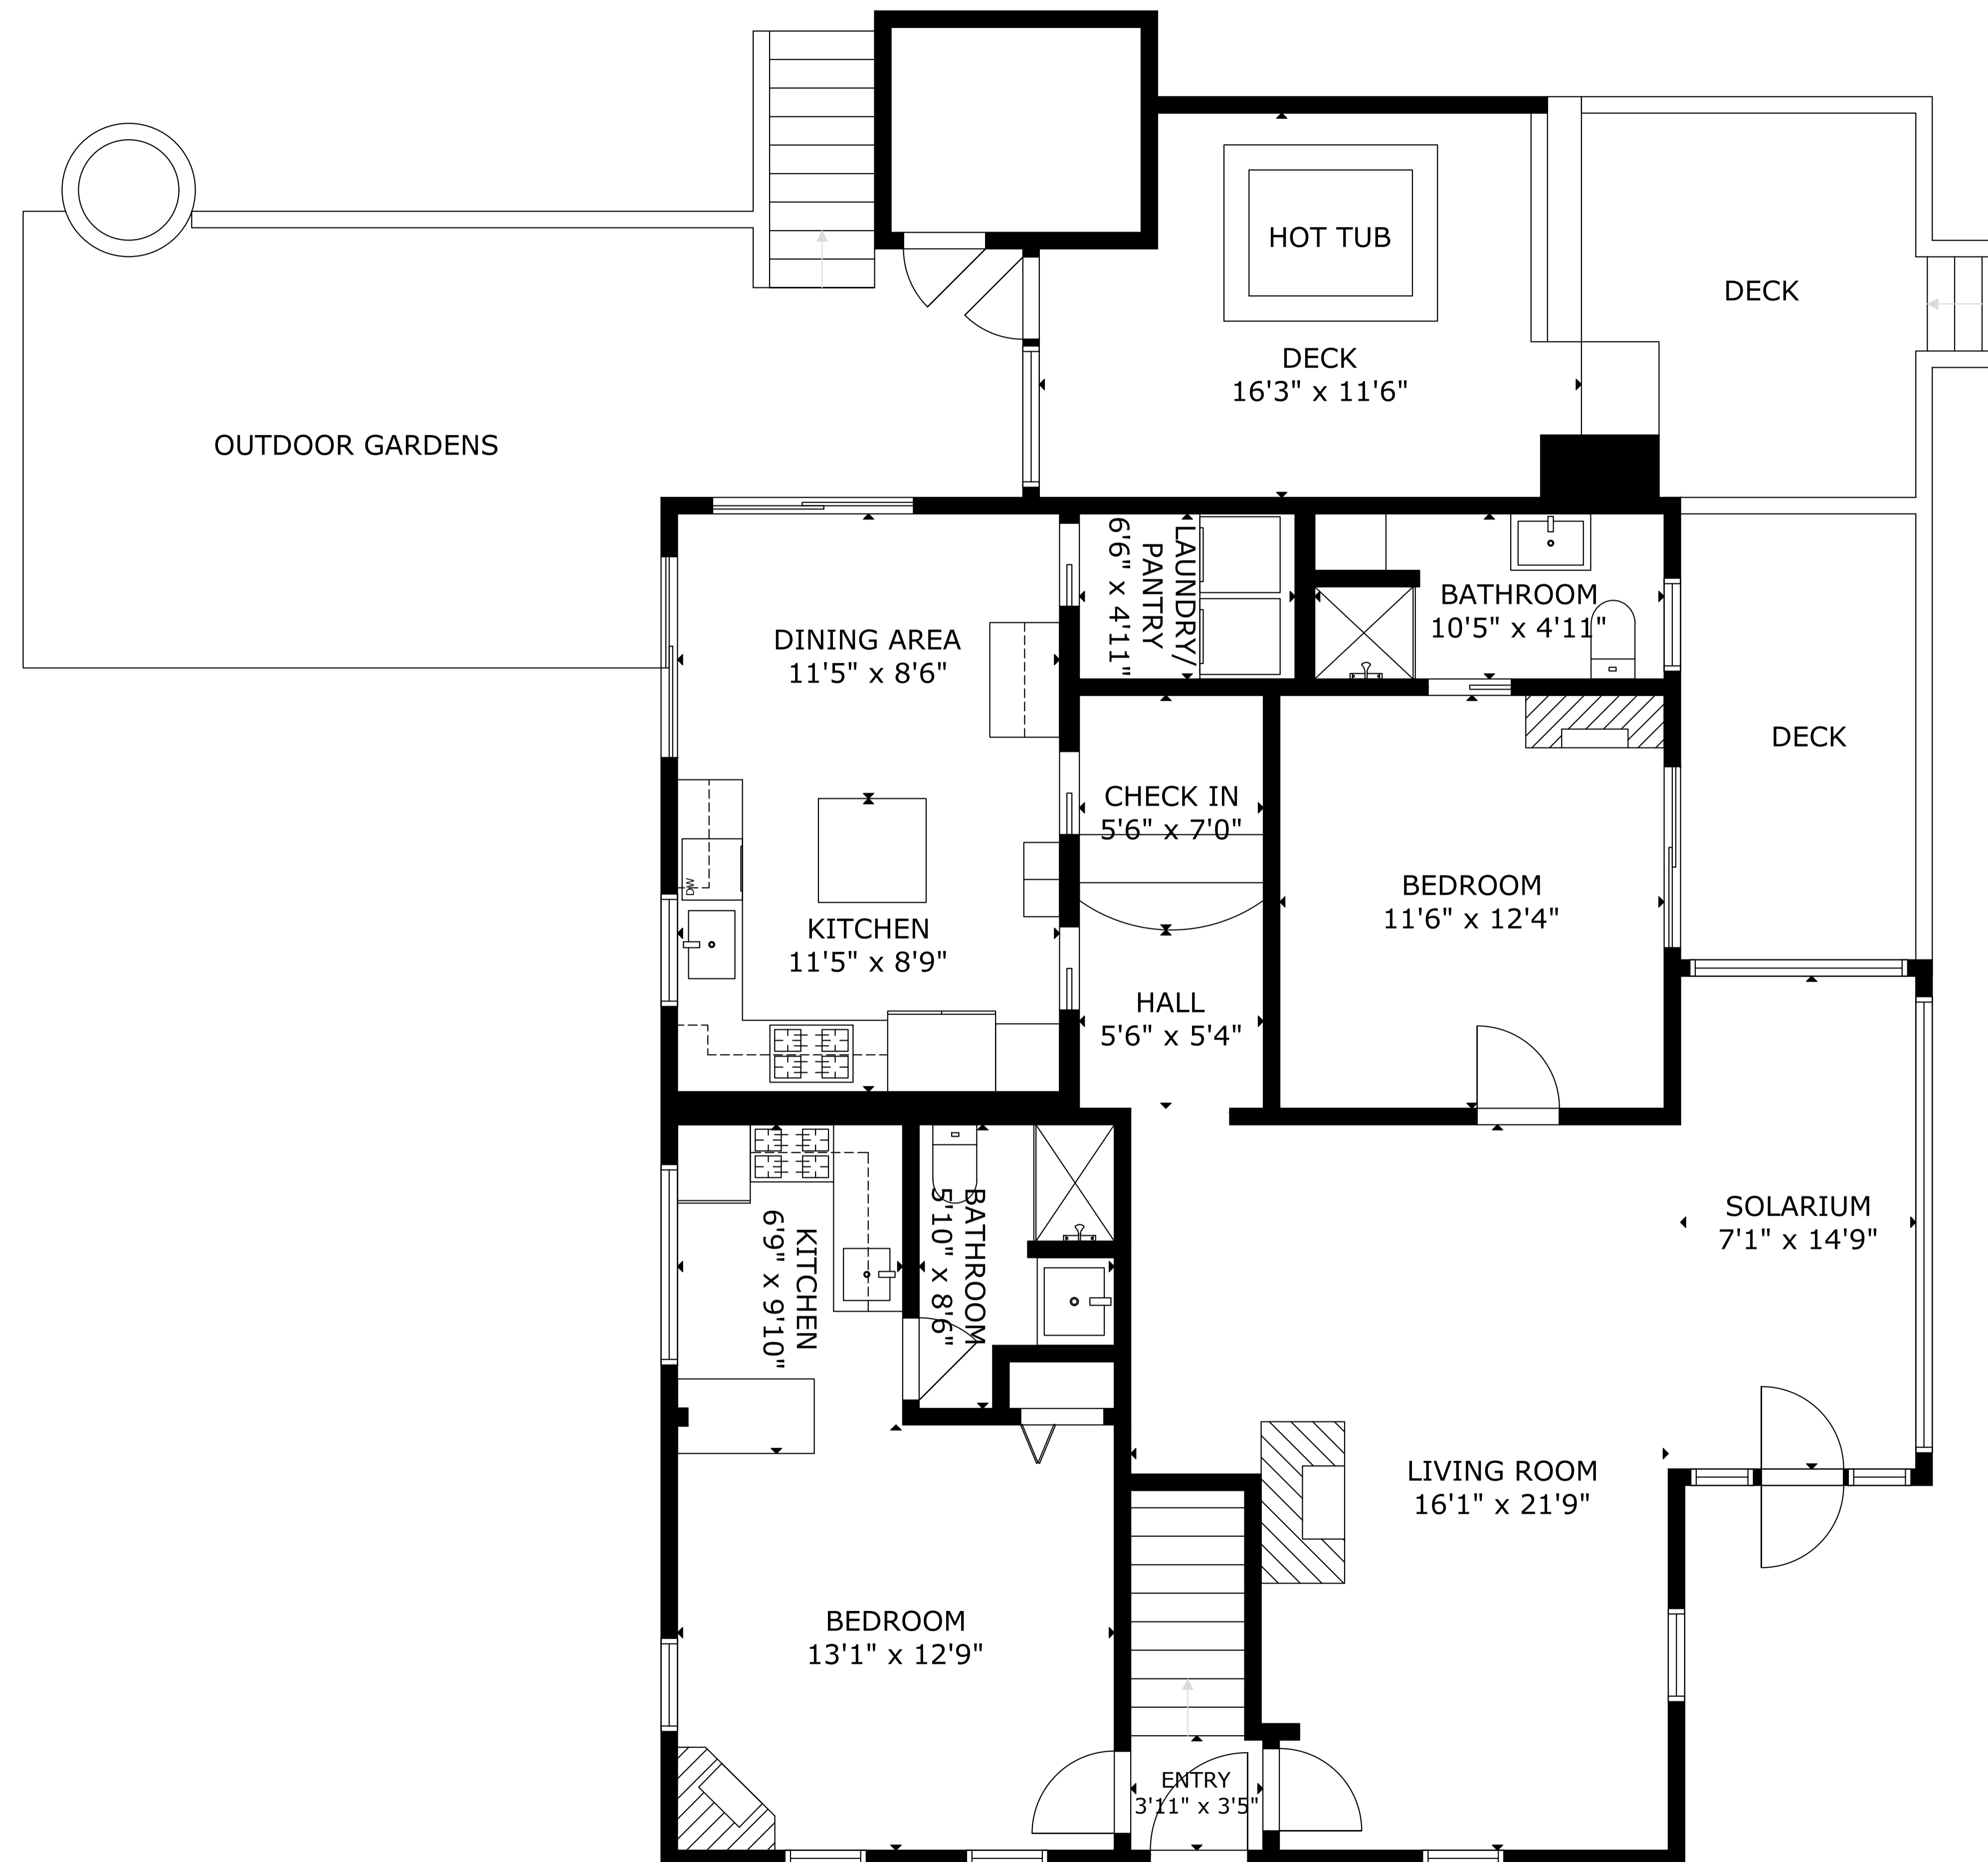

184 Bradford St Provincetown

GROSS INTERNAL AREA

TOTAL: 2,980 sq.ft

FLOOR 1: 1,294 sq.ft, FLOOR 2: 1,186 sq.ft, FLOOR 3: 500 sq.ft

EXCLUDED AREA: DECK: 161 sq.ft

SIZE AND DIMENSIONS ARE APPROXIMATE, ACTUAL MAY VARY