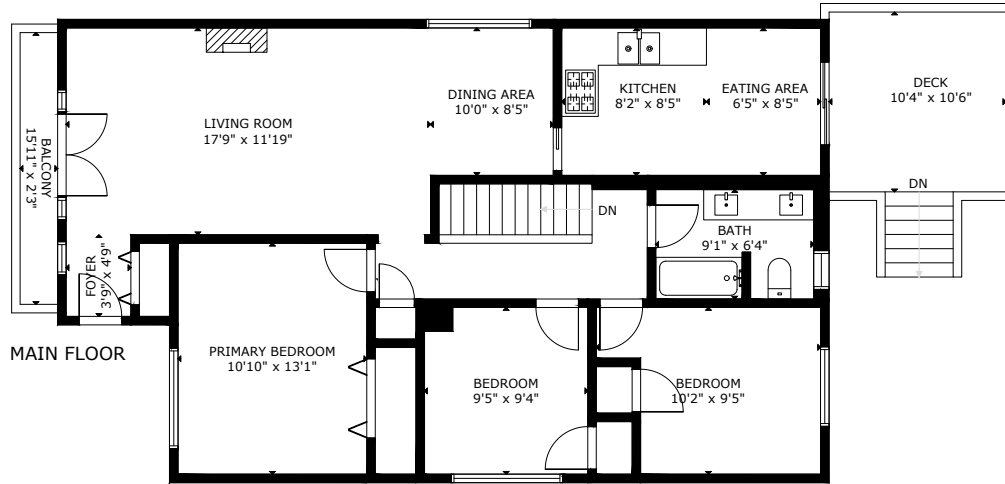

3268 5th Ave E

Vancouver BC V5M 1P3

Lower Level Area: 1,097 SQ.FT.
Main Level Area: 1,078 SQ.FT.
Total Area 2,175 SQ.FT.

4

2

2,175

3268 5TH AVE E VANCOUVER BC V5M 1P3