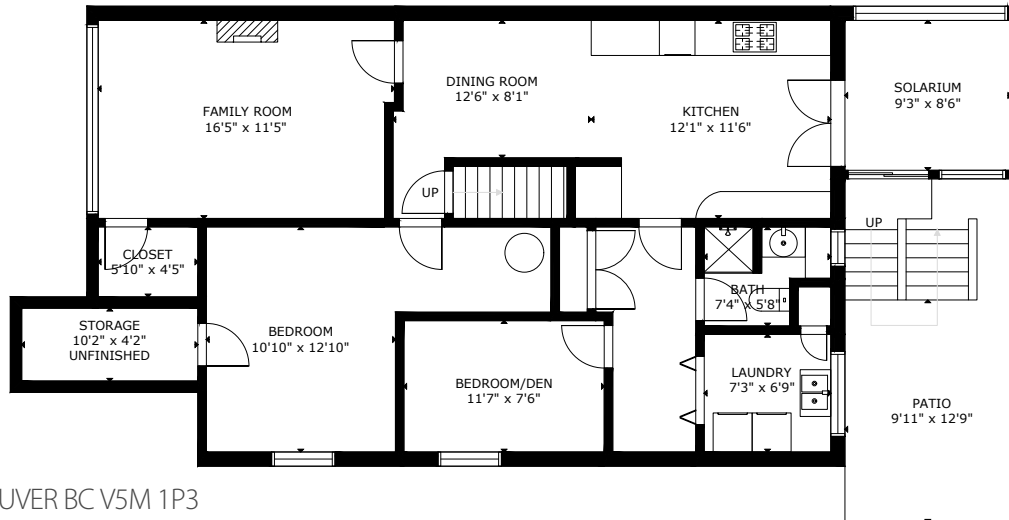

3268 5th Ave E

Vancouver BC V5M 1P3

Lower Level Area: 1,097 SQ.FT.
Main Level Area: 1,078 SQ.FT.
Total Area 2,175 SQ.FT.

4

2

2,175

3268 5TH AVE E VANCOUVER BC V5M 1P3