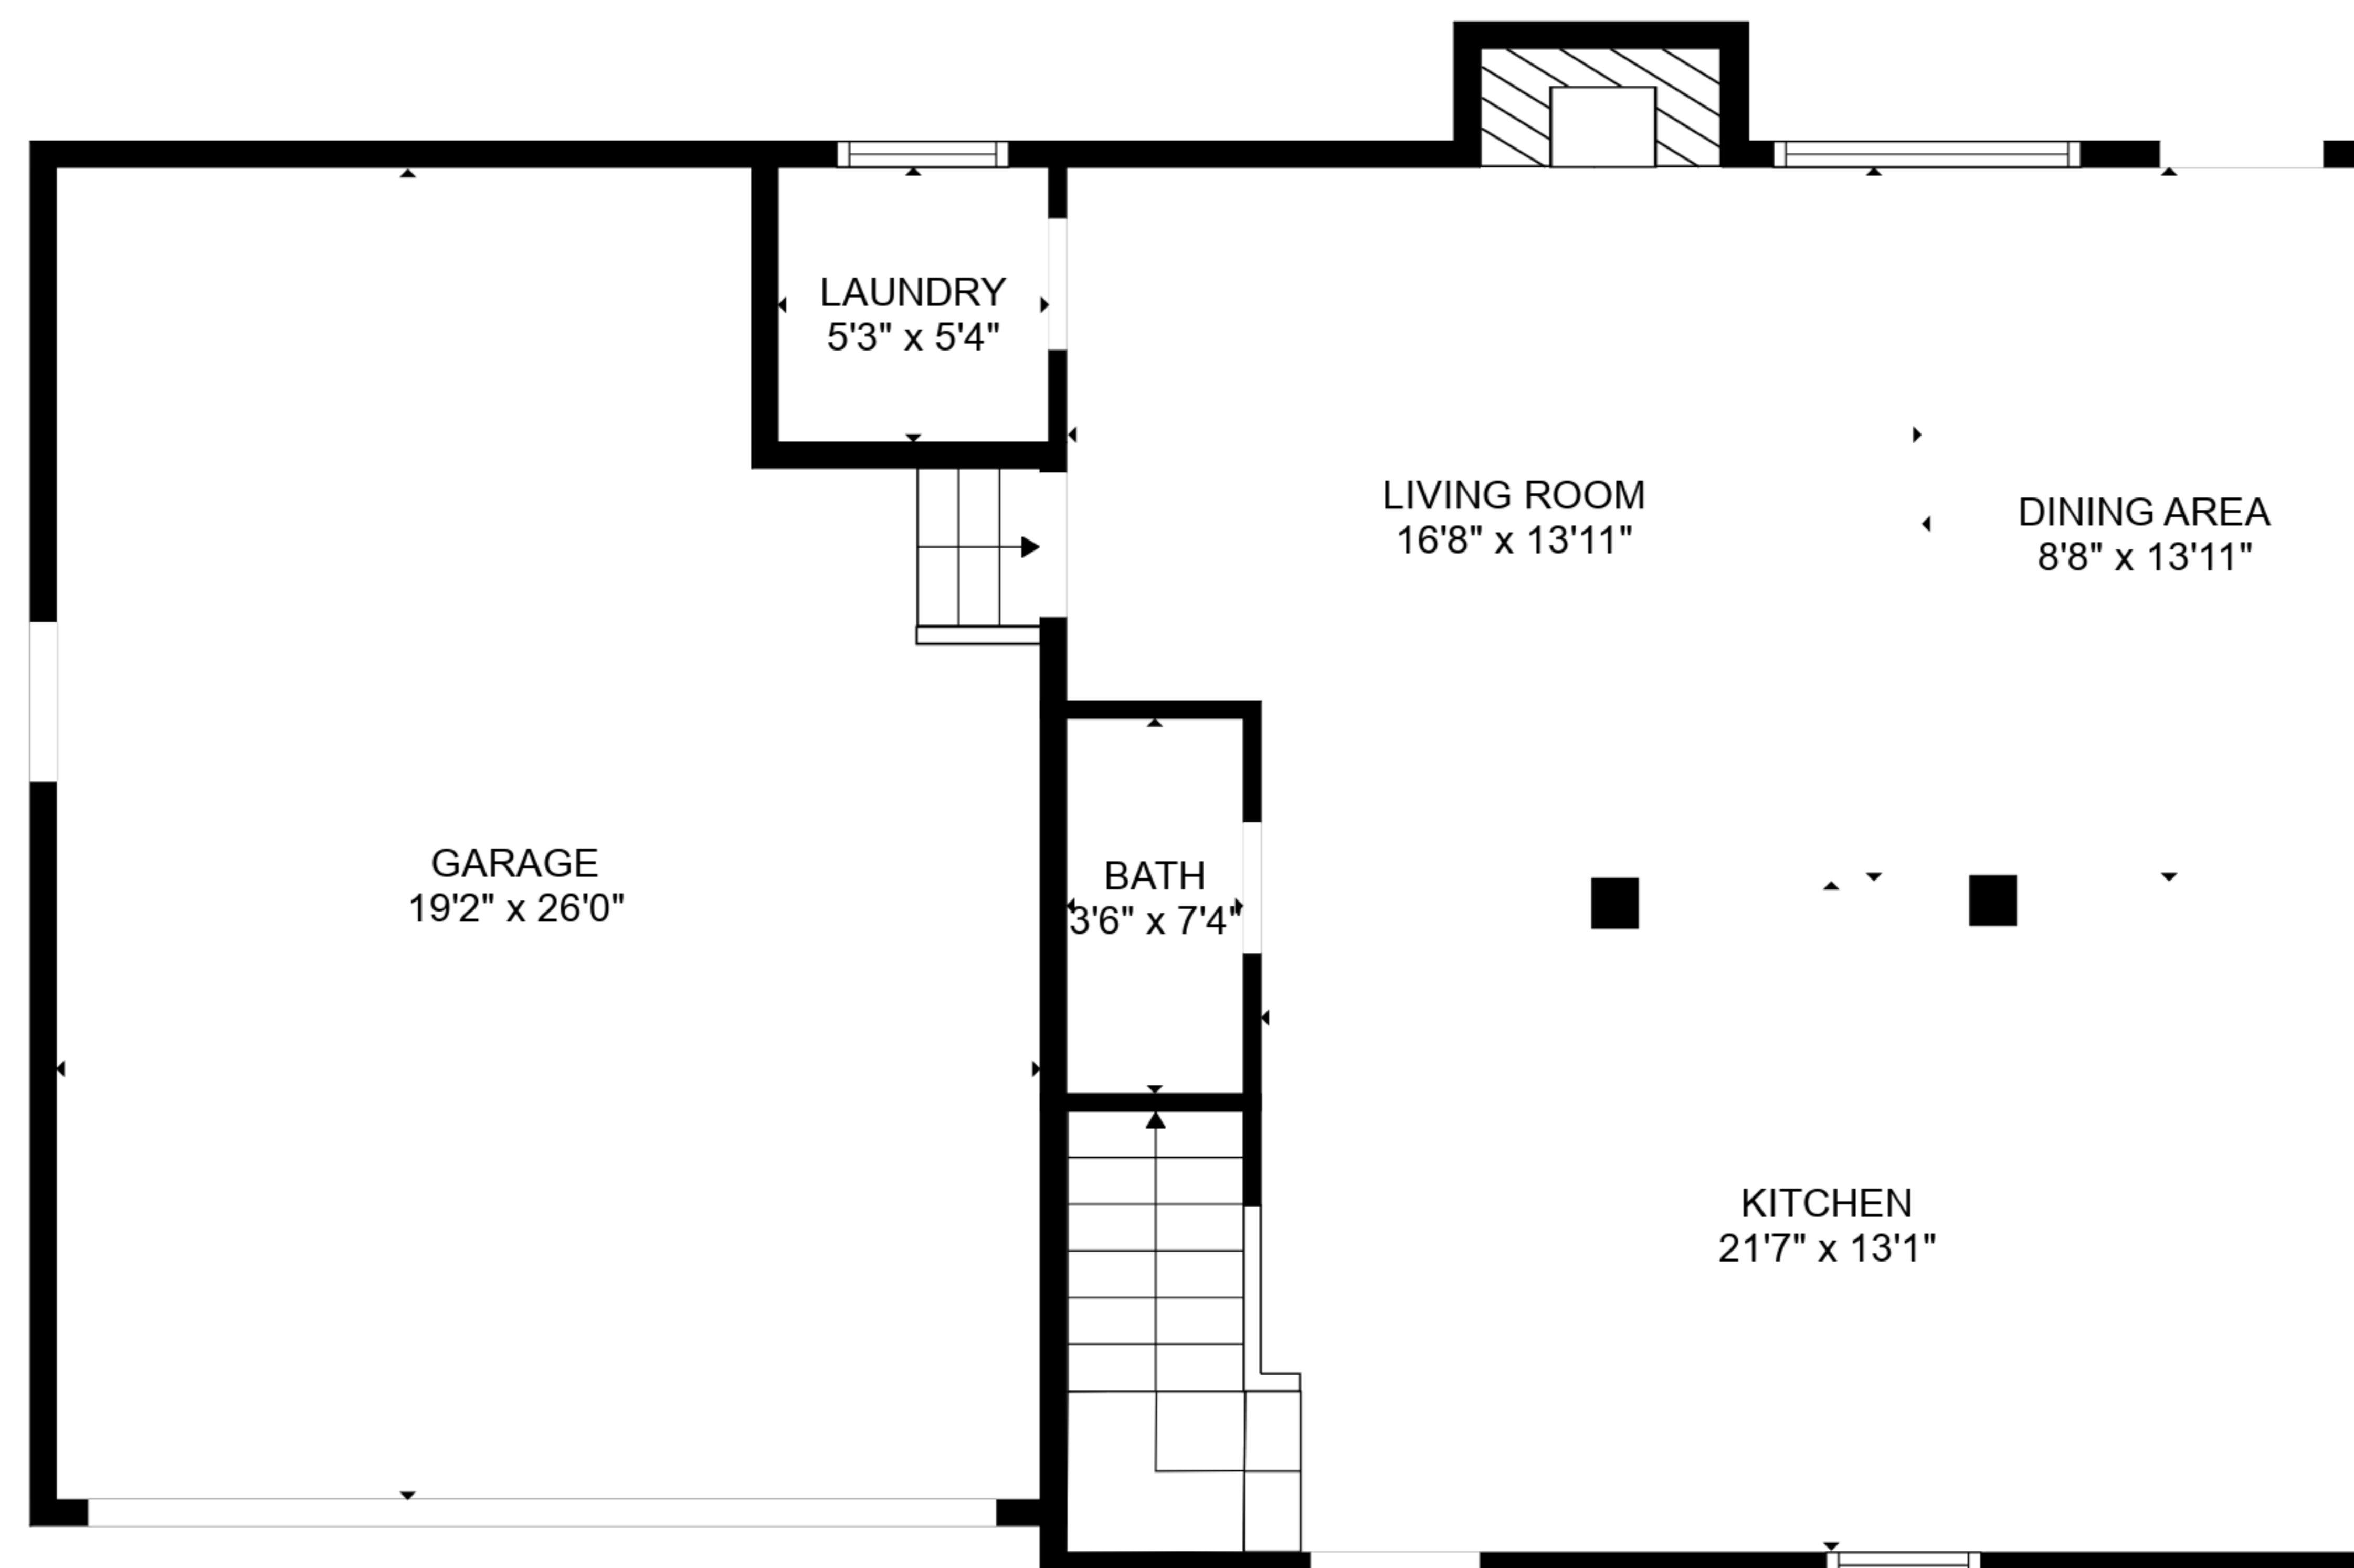

TOTAL: 1919 sq. ft
FLOOR 1: 719 sq. ft, FLOOR 2: 1200 sq. ft
EXCLUDED AREAS: GARAGE: 466 sq. ft, FIREPLACE: 13 sq. ft

SIZES AND DIMENSIONS ARE APPROXIMATE. ACTUAL MAY VARY.

TOTAL: 1919 sq. ft
 FLOOR 1: 719 sq. ft, FLOOR 2: 1200 sq. ft
 EXCLUDED AREAS: GARAGE: 466 sq. ft, FIREPLACE: 13 sq. ft

SIZES AND DIMENSIONS ARE APPROXIMATE. ACTUAL MAY VARY.

FLOOR 2

FLOOR 1

TOTAL: 1919 sq. ft
 FLOOR 1: 719 sq. ft, FLOOR 2: 1200 sq. ft
 EXCLUDED AREAS: GARAGE: 466 sq. ft, FIREPLACE: 13 sq. ft

SIZES AND DIMENSIONS ARE APPROXIMATE. ACTUAL MAY VARY.