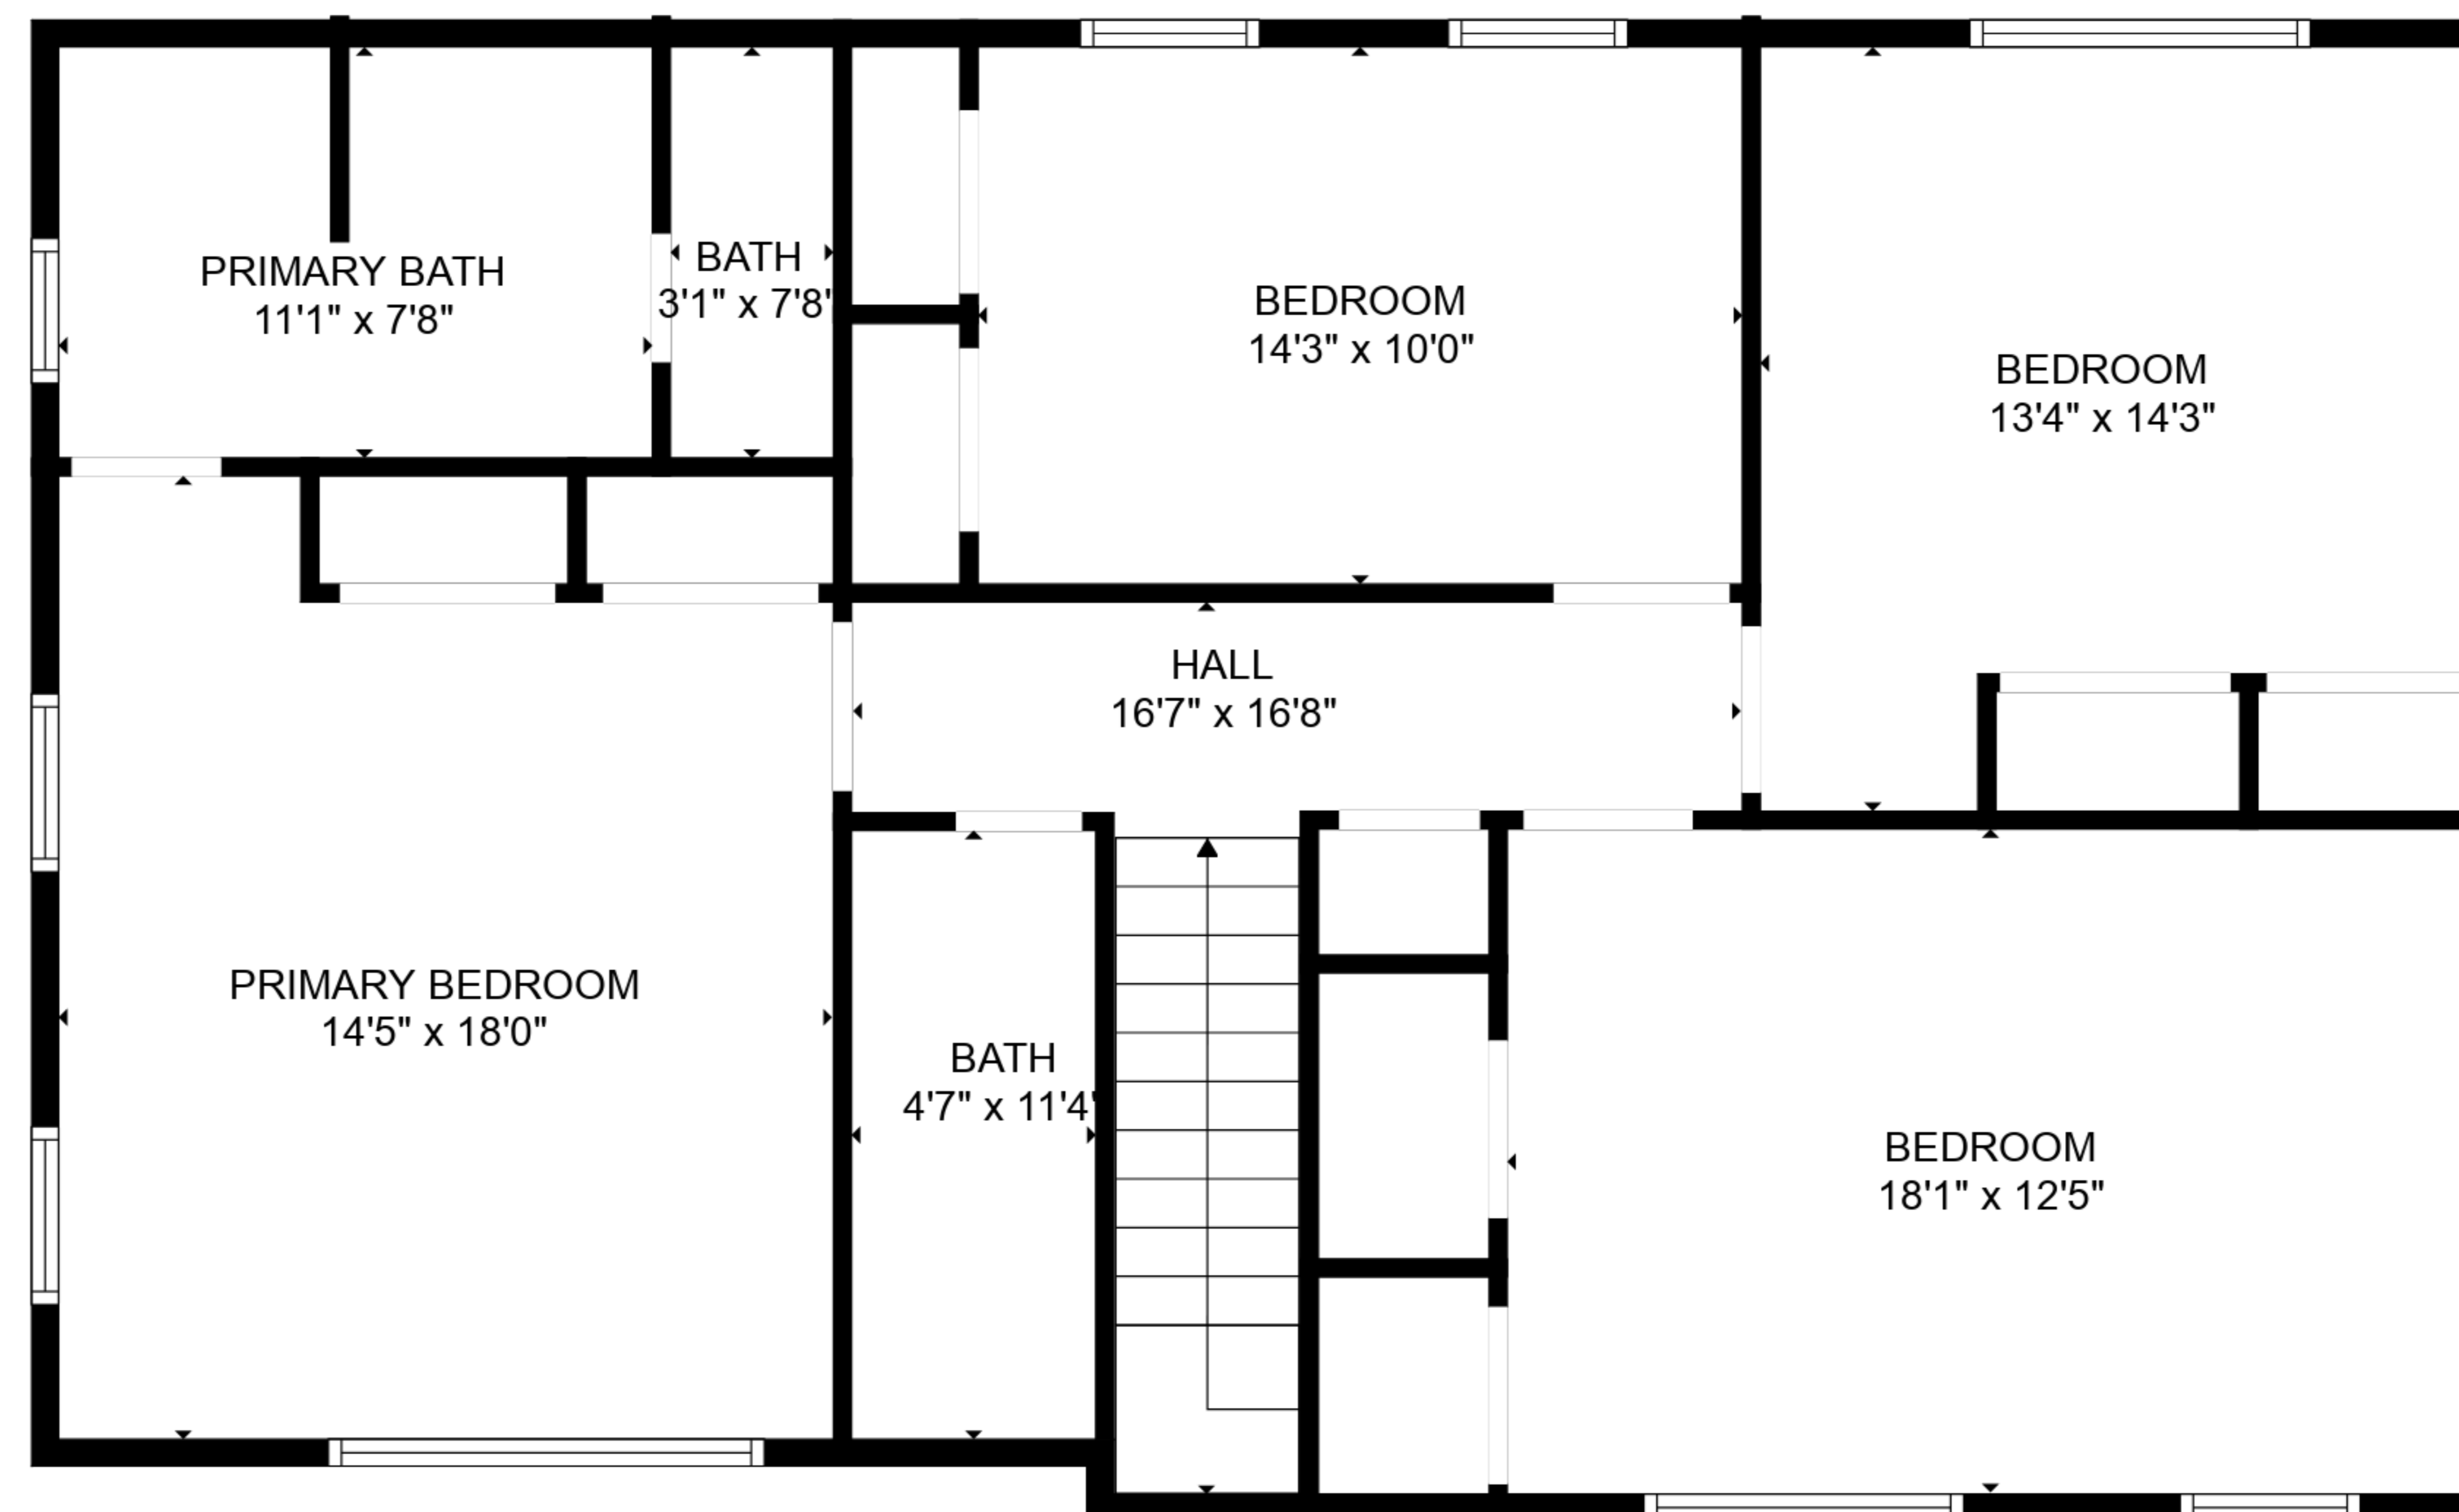

TOTAL: 1919 sq. ft
FLOOR 1: 719 sq. ft, FLOOR 2: 1200 sq. ft
EXCLUDED AREAS: GARAGE: 466 sq. ft, FIREPLACE: 13 sq. ft

SIZES AND DIMENSIONS ARE APPROXIMATE. ACTUAL MAY VARY.

TOTAL: 1919 sq. ft
 FLOOR 1: 719 sq. ft, FLOOR 2: 1200 sq. ft
 EXCLUDED AREAS: GARAGE: 466 sq. ft, FIREPLACE: 13 sq. ft

SIZES AND DIMENSIONS ARE APPROXIMATE. ACTUAL MAY VARY.

FLOOR 2

FLOOR 1

TOTAL: 1919 sq. ft
 FLOOR 1: 719 sq. ft, FLOOR 2: 1200 sq. ft
 EXCLUDED AREAS: GARAGE: 466 sq. ft, FIREPLACE: 13 sq. ft

SIZES AND DIMENSIONS ARE APPROXIMATE. ACTUAL MAY VARY.