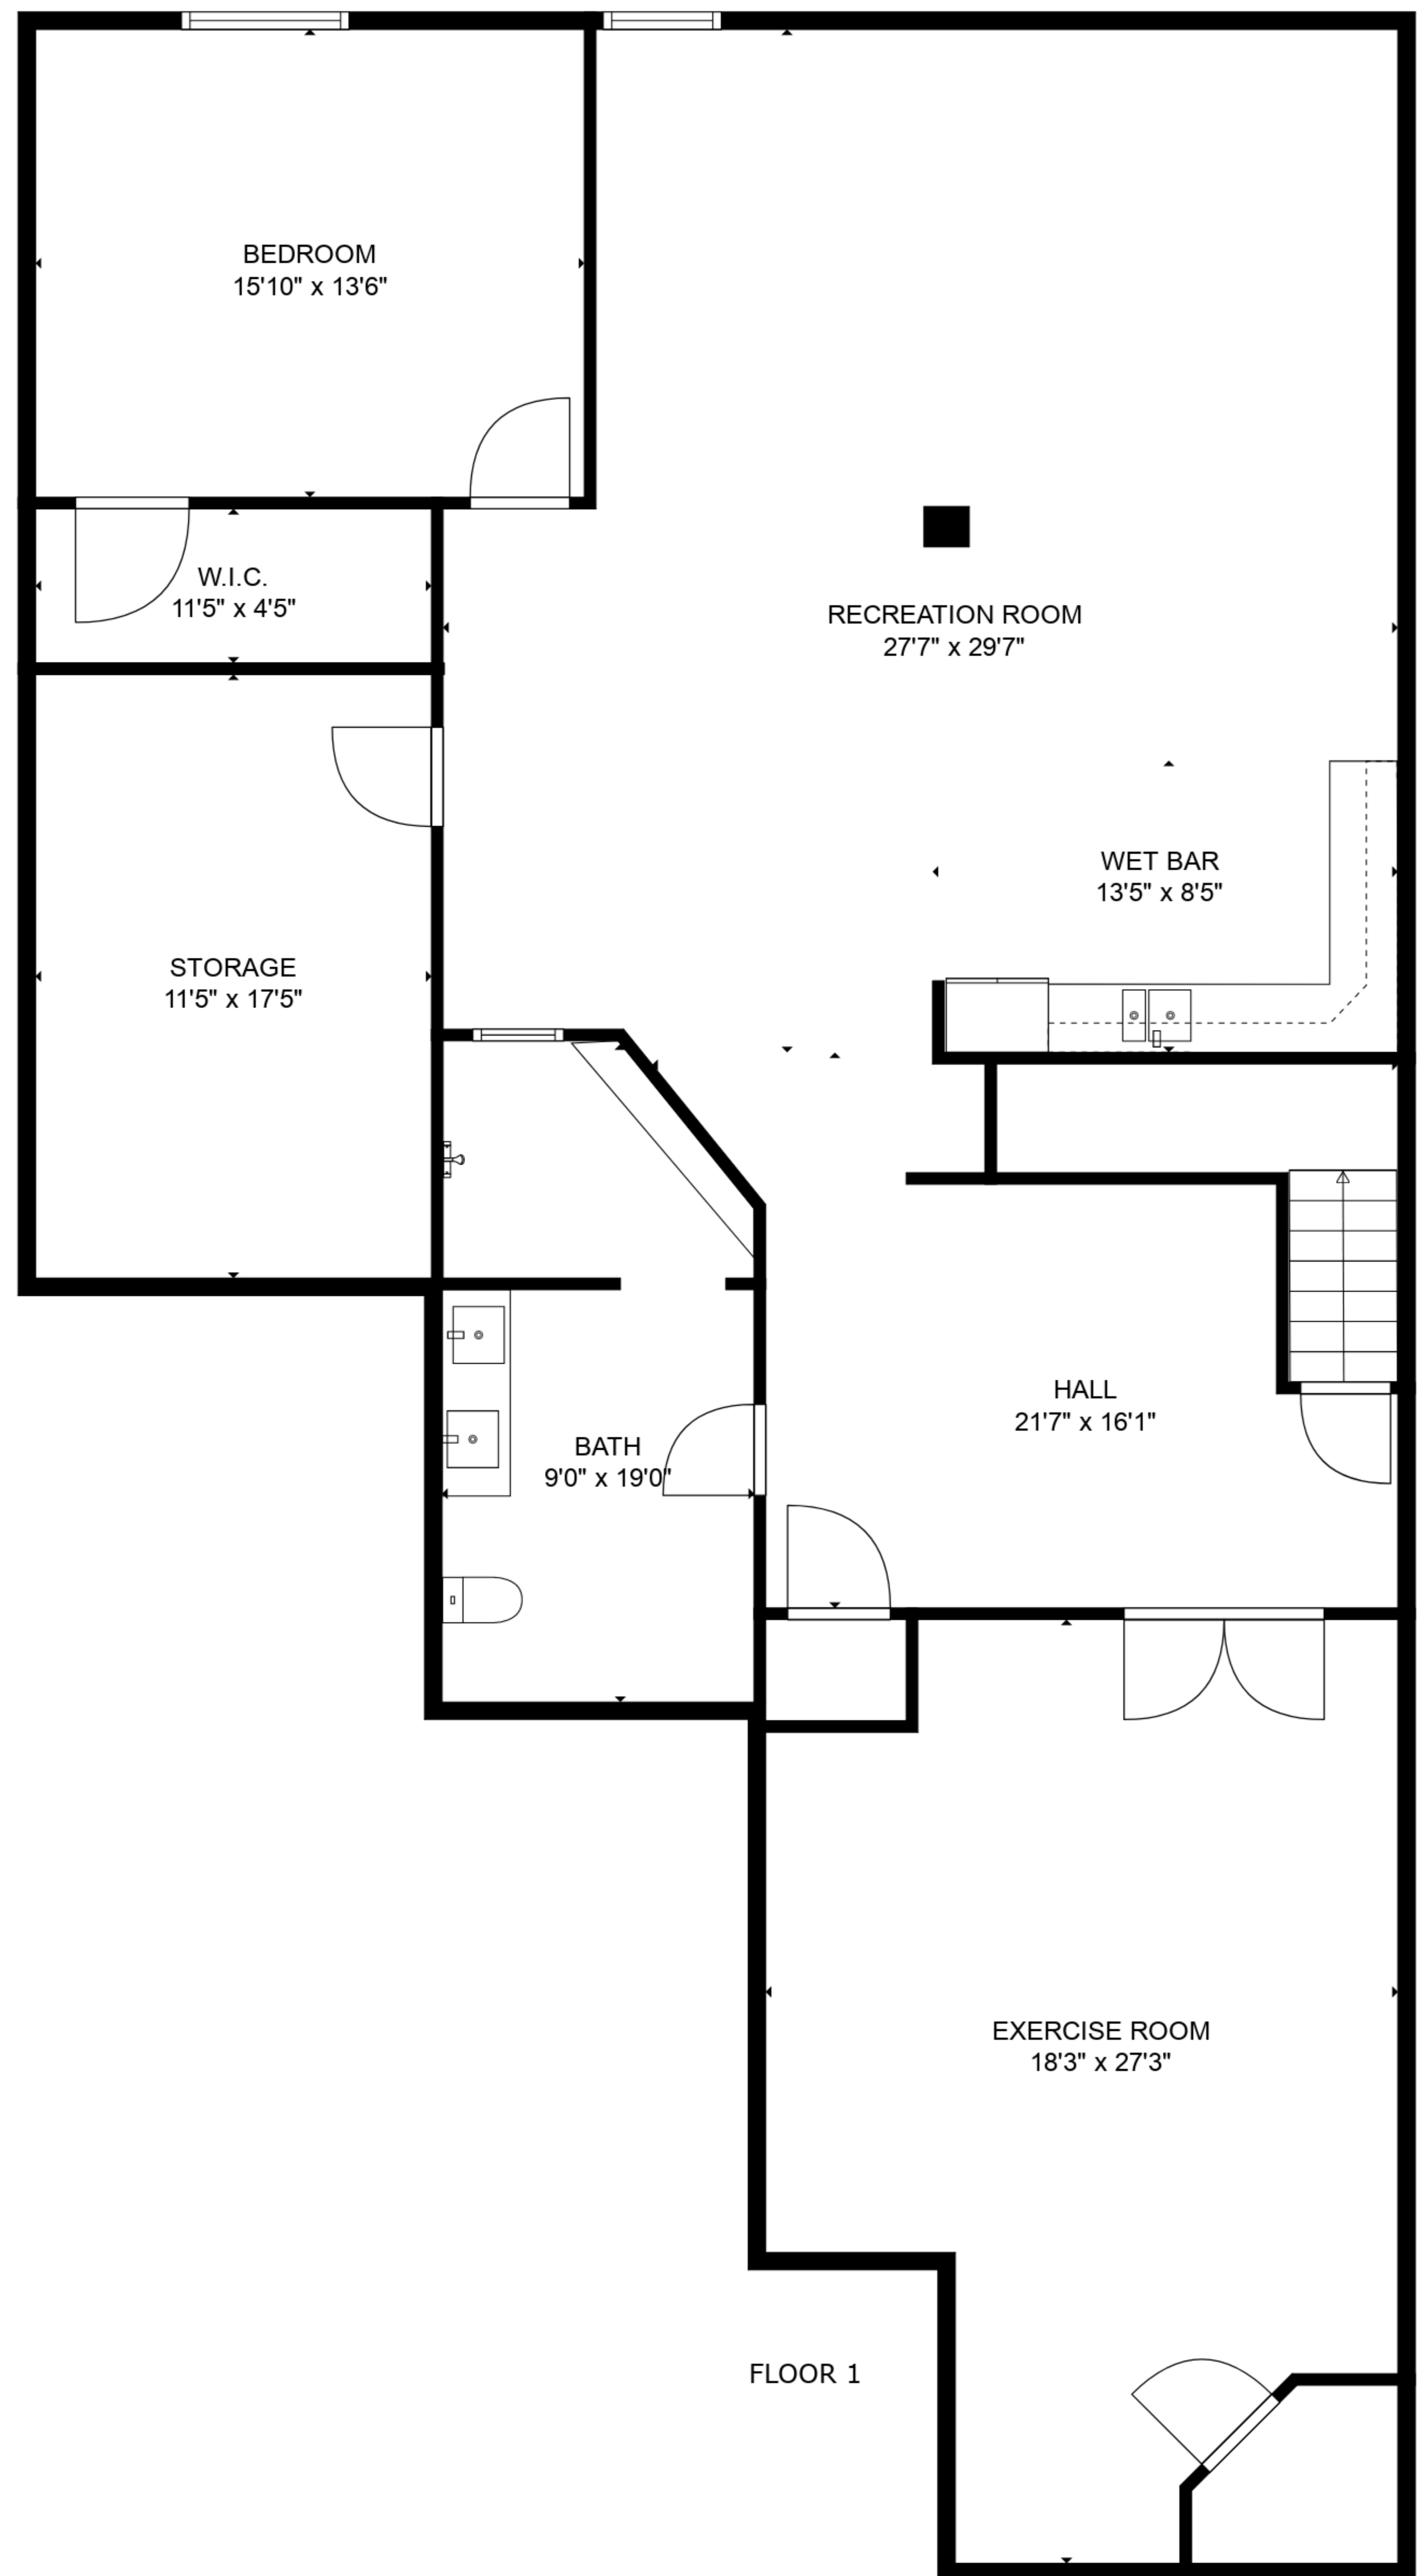

**TOTAL: 4152 sq. ft**

BELOW GROUND: 1966 sq. ft, FLOOR 2: 2186 sq. ft

EXCLUDED AREAS: STORAGE: 200 sq. ft, GARAGE: 873 sq. ft

SIZES AND DIMENSIONS ARE APPROXIMATE, ACTUAL MAY VARY.

**TOTAL: 4152 sq. ft**

BELOW GROUND: 1966 sq. ft, FLOOR 2: 2186 sq. ft

EXCLUDED AREAS: STORAGE: 200 sq. ft, GARAGE: 873 sq. ft

SIZES AND DIMENSIONS ARE APPROXIMATE, ACTUAL MAY VARY.

**TOTAL: 4152 sq. ft**  
 BELOW GROUND: 1966 sq. ft, FLOOR 2: 2186 sq. ft  
 EXCLUDED AREAS: STORAGE: 200 sq. ft, GARAGE: 873 sq. ft

SIZES AND DIMENSIONS ARE APPROXIMATE, ACTUAL MAY VARY.