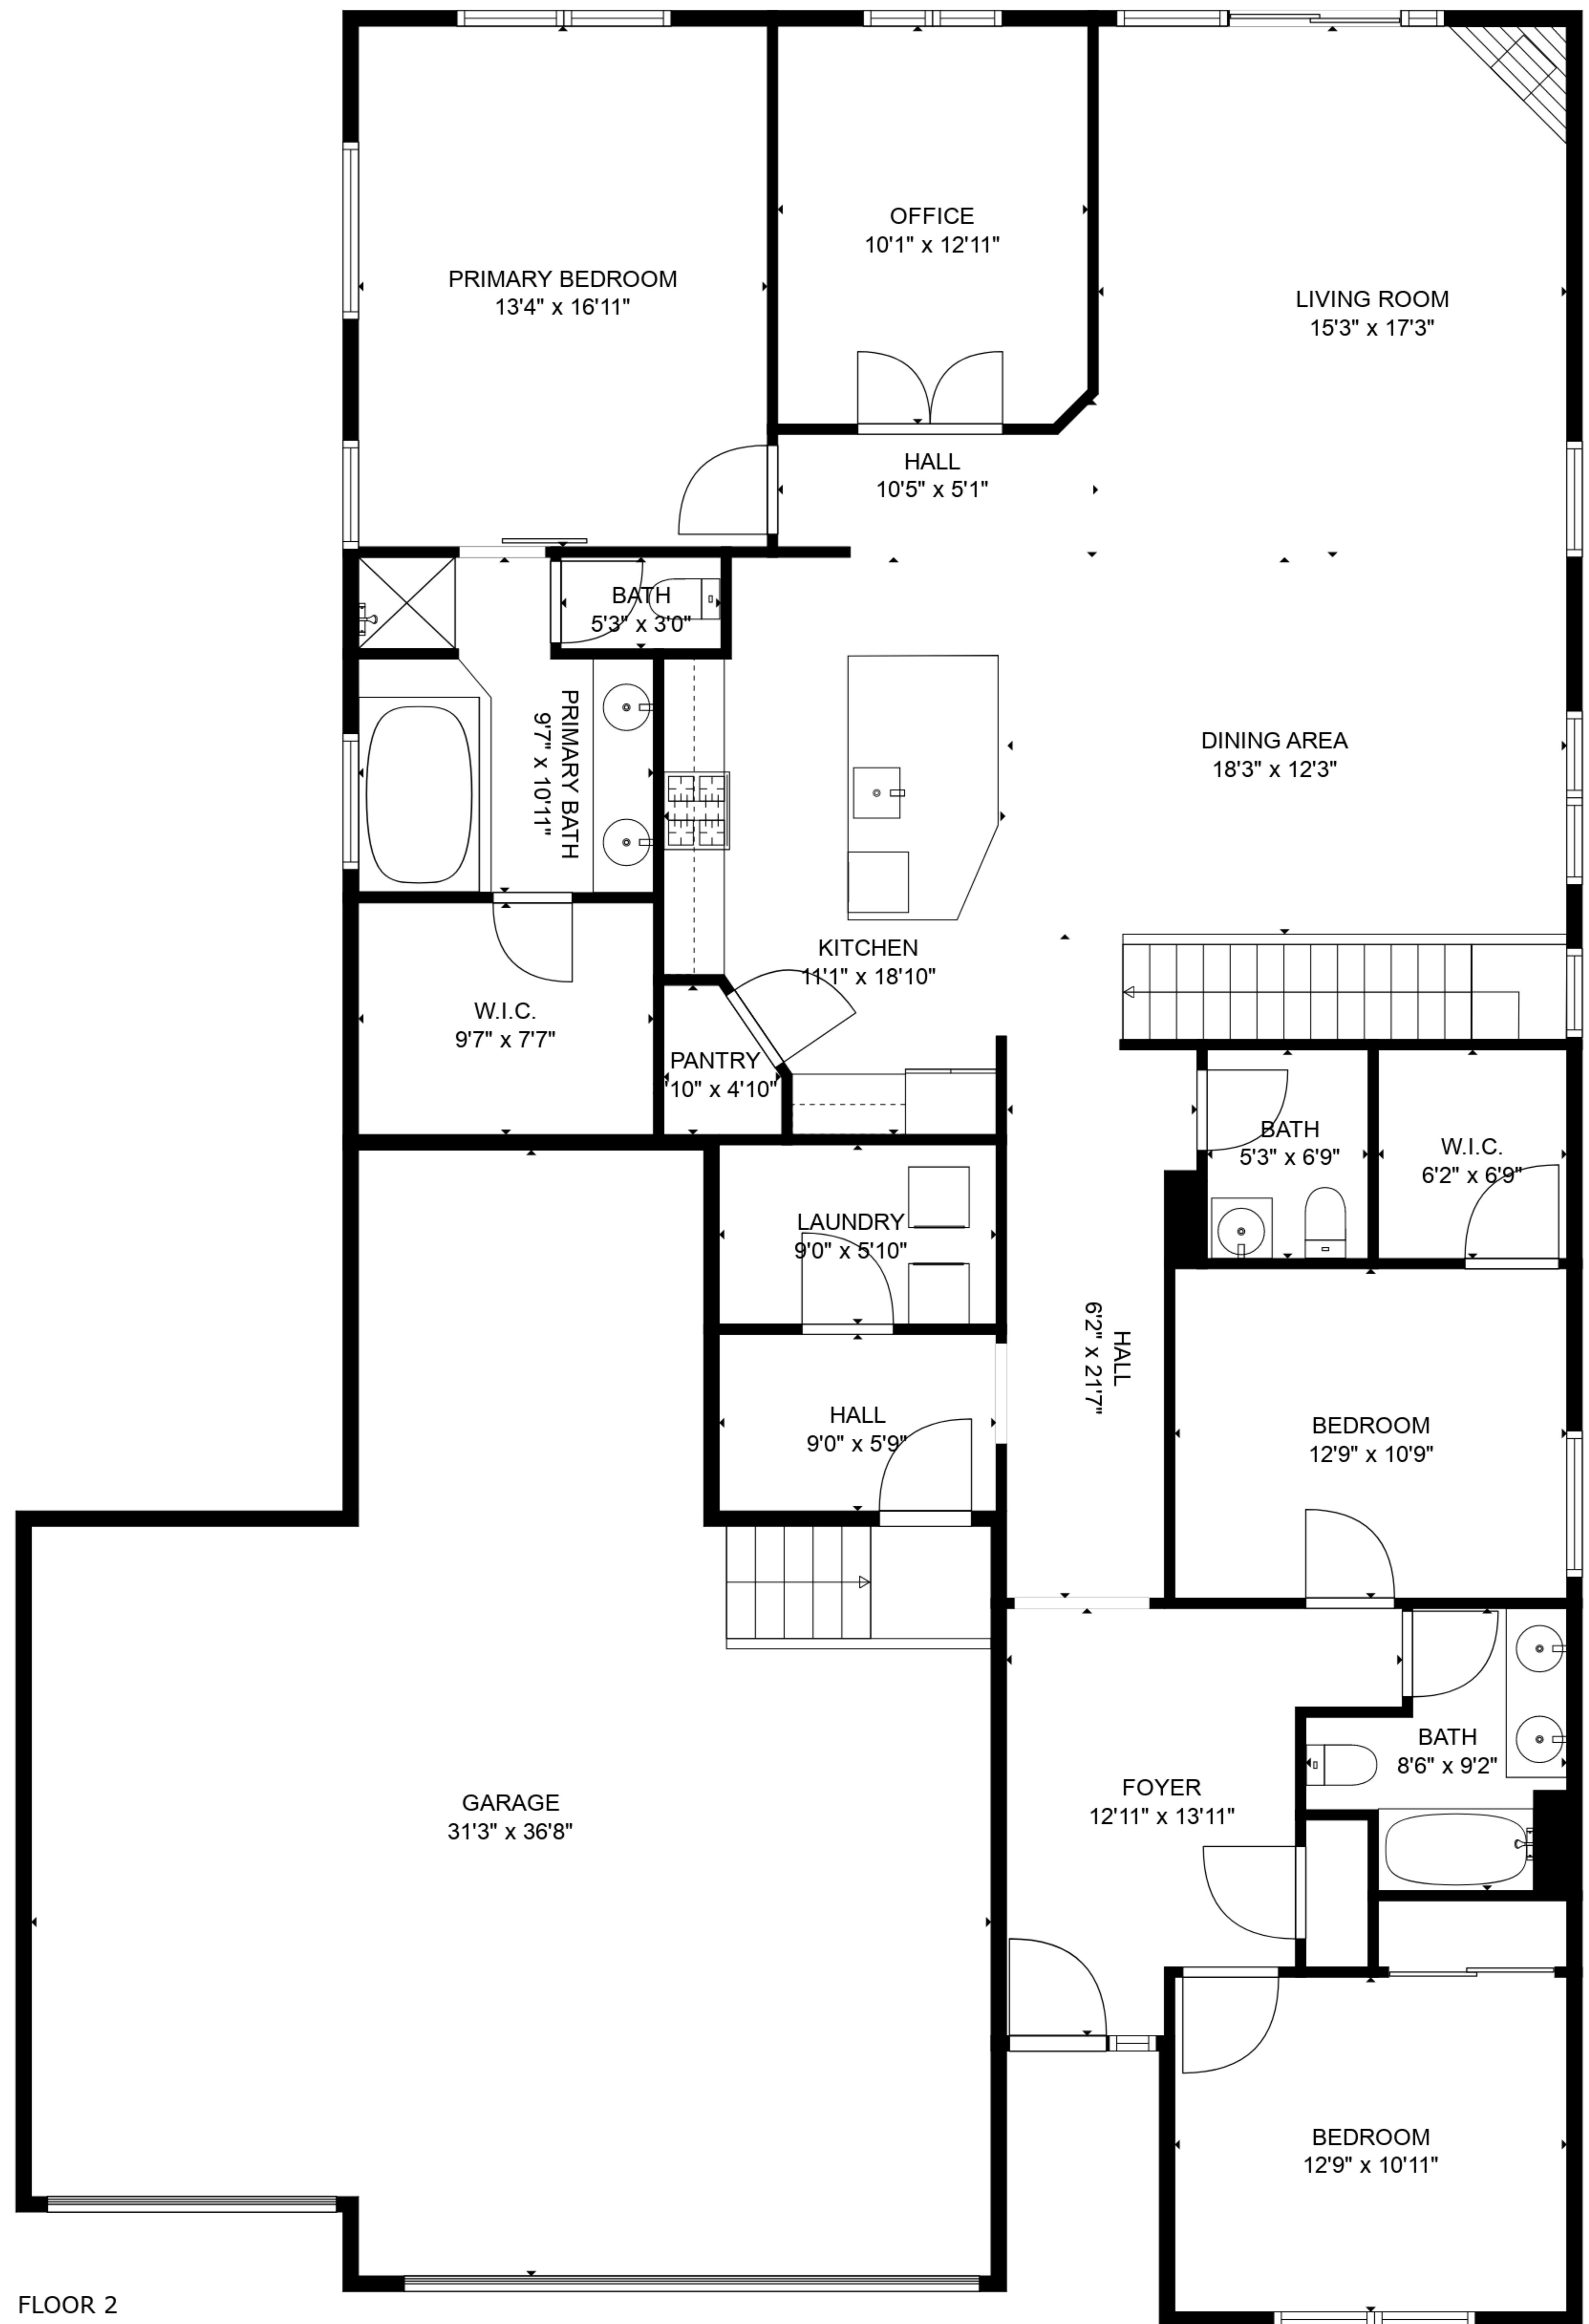

**TOTAL: 4152 sq. ft**

BELOW GROUND: 1966 sq. ft, FLOOR 2: 2186 sq. ft

EXCLUDED AREAS: STORAGE: 200 sq. ft, GARAGE: 873 sq. ft

SIZES AND DIMENSIONS ARE APPROXIMATE, ACTUAL MAY VARY.

**TOTAL: 4152 sq. ft**

BELOW GROUND: 1966 sq. ft, FLOOR 2: 2186 sq. ft

EXCLUDED AREAS: STORAGE: 200 sq. ft, GARAGE: 873 sq. ft

SIZES AND DIMENSIONS ARE APPROXIMATE, ACTUAL MAY VARY.

**TOTAL: 4152 sq. ft**  
 BELOW GROUND: 1966 sq. ft, FLOOR 2: 2186 sq. ft  
 EXCLUDED AREAS: STORAGE: 200 sq. ft, GARAGE: 873 sq. ft

SIZES AND DIMENSIONS ARE APPROXIMATE, ACTUAL MAY VARY.