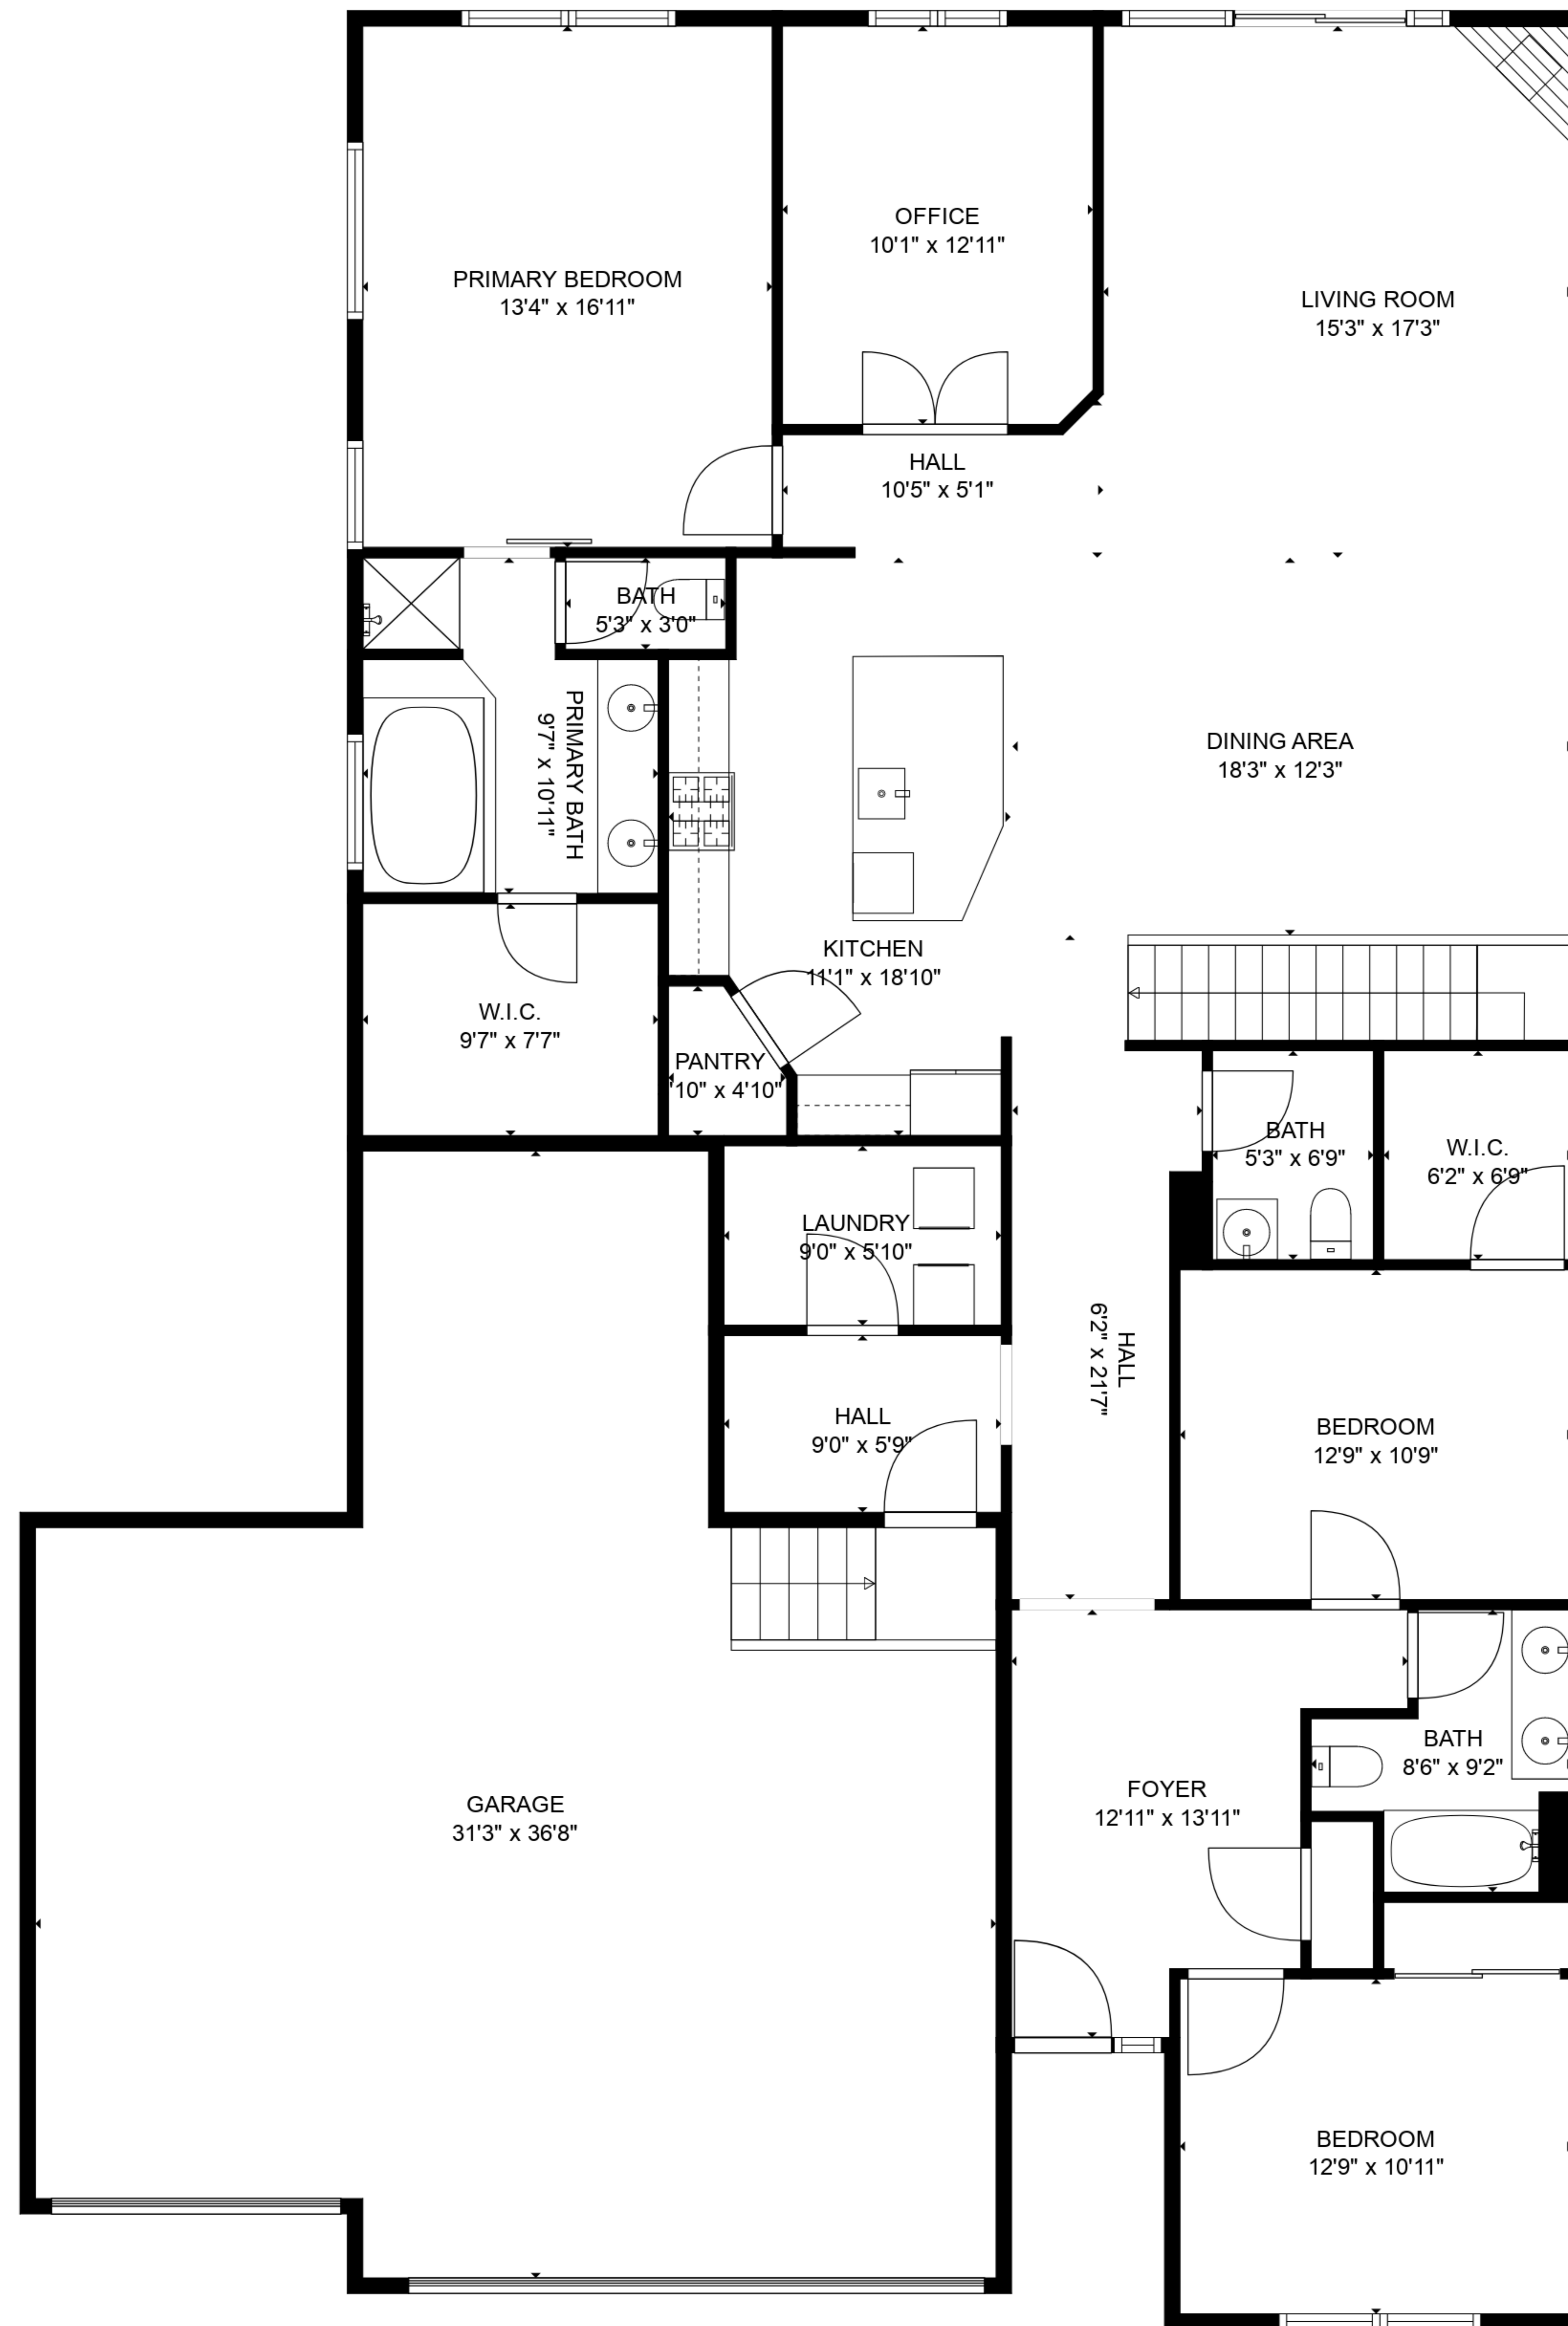

**TOTAL: 4152 sq. ft**

BELOW GROUND: 1966 sq. ft, FLOOR 2: 2186 sq. ft

EXCLUDED AREAS: STORAGE: 200 sq. ft, GARAGE: 873 sq. ft

SIZES AND DIMENSIONS ARE APPROXIMATE, ACTUAL MAY VARY.

**TOTAL: 4152 sq. ft**

BELOW GROUND: 1966 sq. ft, FLOOR 2: 2186 sq. ft

EXCLUDED AREAS: STORAGE: 200 sq. ft, GARAGE: 873 sq. ft

SIZES AND DIMENSIONS ARE APPROXIMATE, ACTUAL MAY VARY.

**TOTAL: 4152 sq. ft**  
 BELOW GROUND: 1966 sq. ft, FLOOR 2: 2186 sq. ft  
 EXCLUDED AREAS: STORAGE: 200 sq. ft, GARAGE: 873 sq. ft

SIZES AND DIMENSIONS ARE APPROXIMATE, ACTUAL MAY VARY.