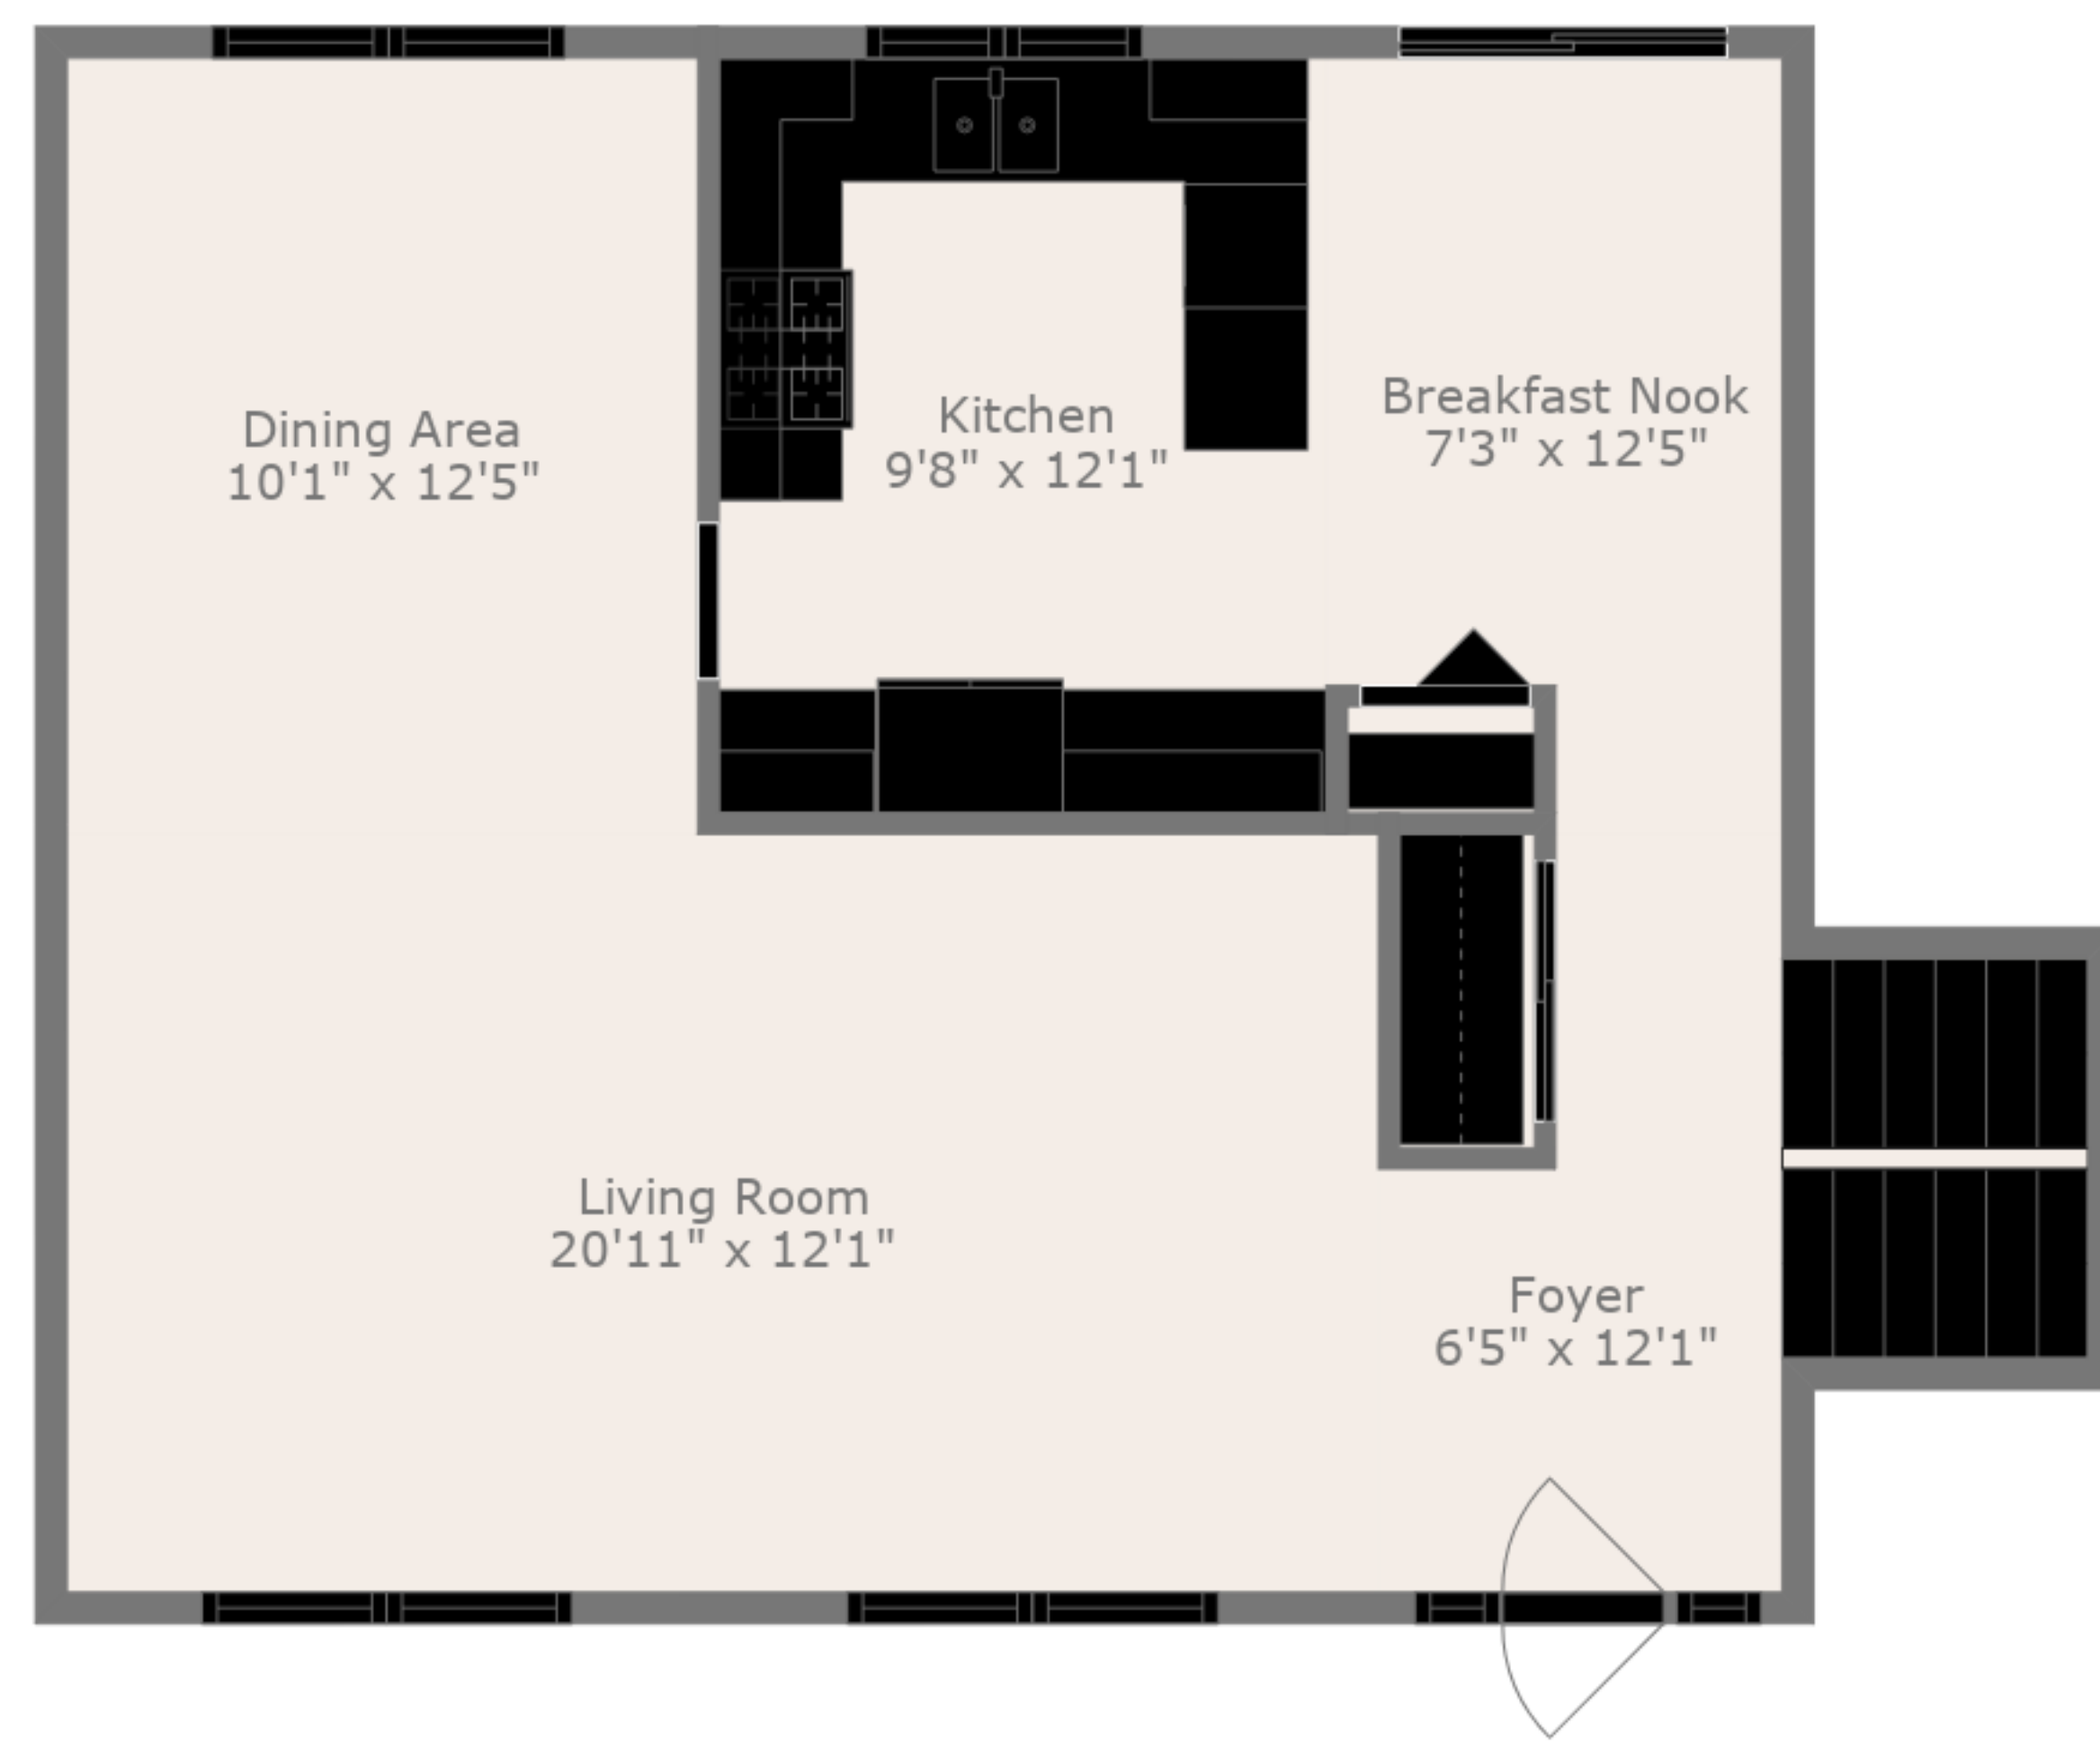

TOTAL: 2060 sq. ft
 BELOW GROUND: 434 sq. ft, FLOOR 2: 701 sq. ft, FLOOR 3: 925 sq. ft
 EXCLUDED AREAS: DECK: 322 sq. ft, GARAGE: 481 sq. ft

Dimensions Are Deemed Highly Reliable, But Approximate. Actual Measurements May Vary.

Floor 2

Floor 1

Floor 3

TOTAL: 2060 sq. ft
 BELOW GROUND: 434 sq. ft, FLOOR 2: 701 sq. ft, FLOOR 3: 925 sq. ft
 EXCLUDED AREAS: DECK: 322 sq. ft, GARAGE: 481 sq. ft

Dimensions Are Deemed Highly Reliable, But Approximate. Actual Measurements May Vary.