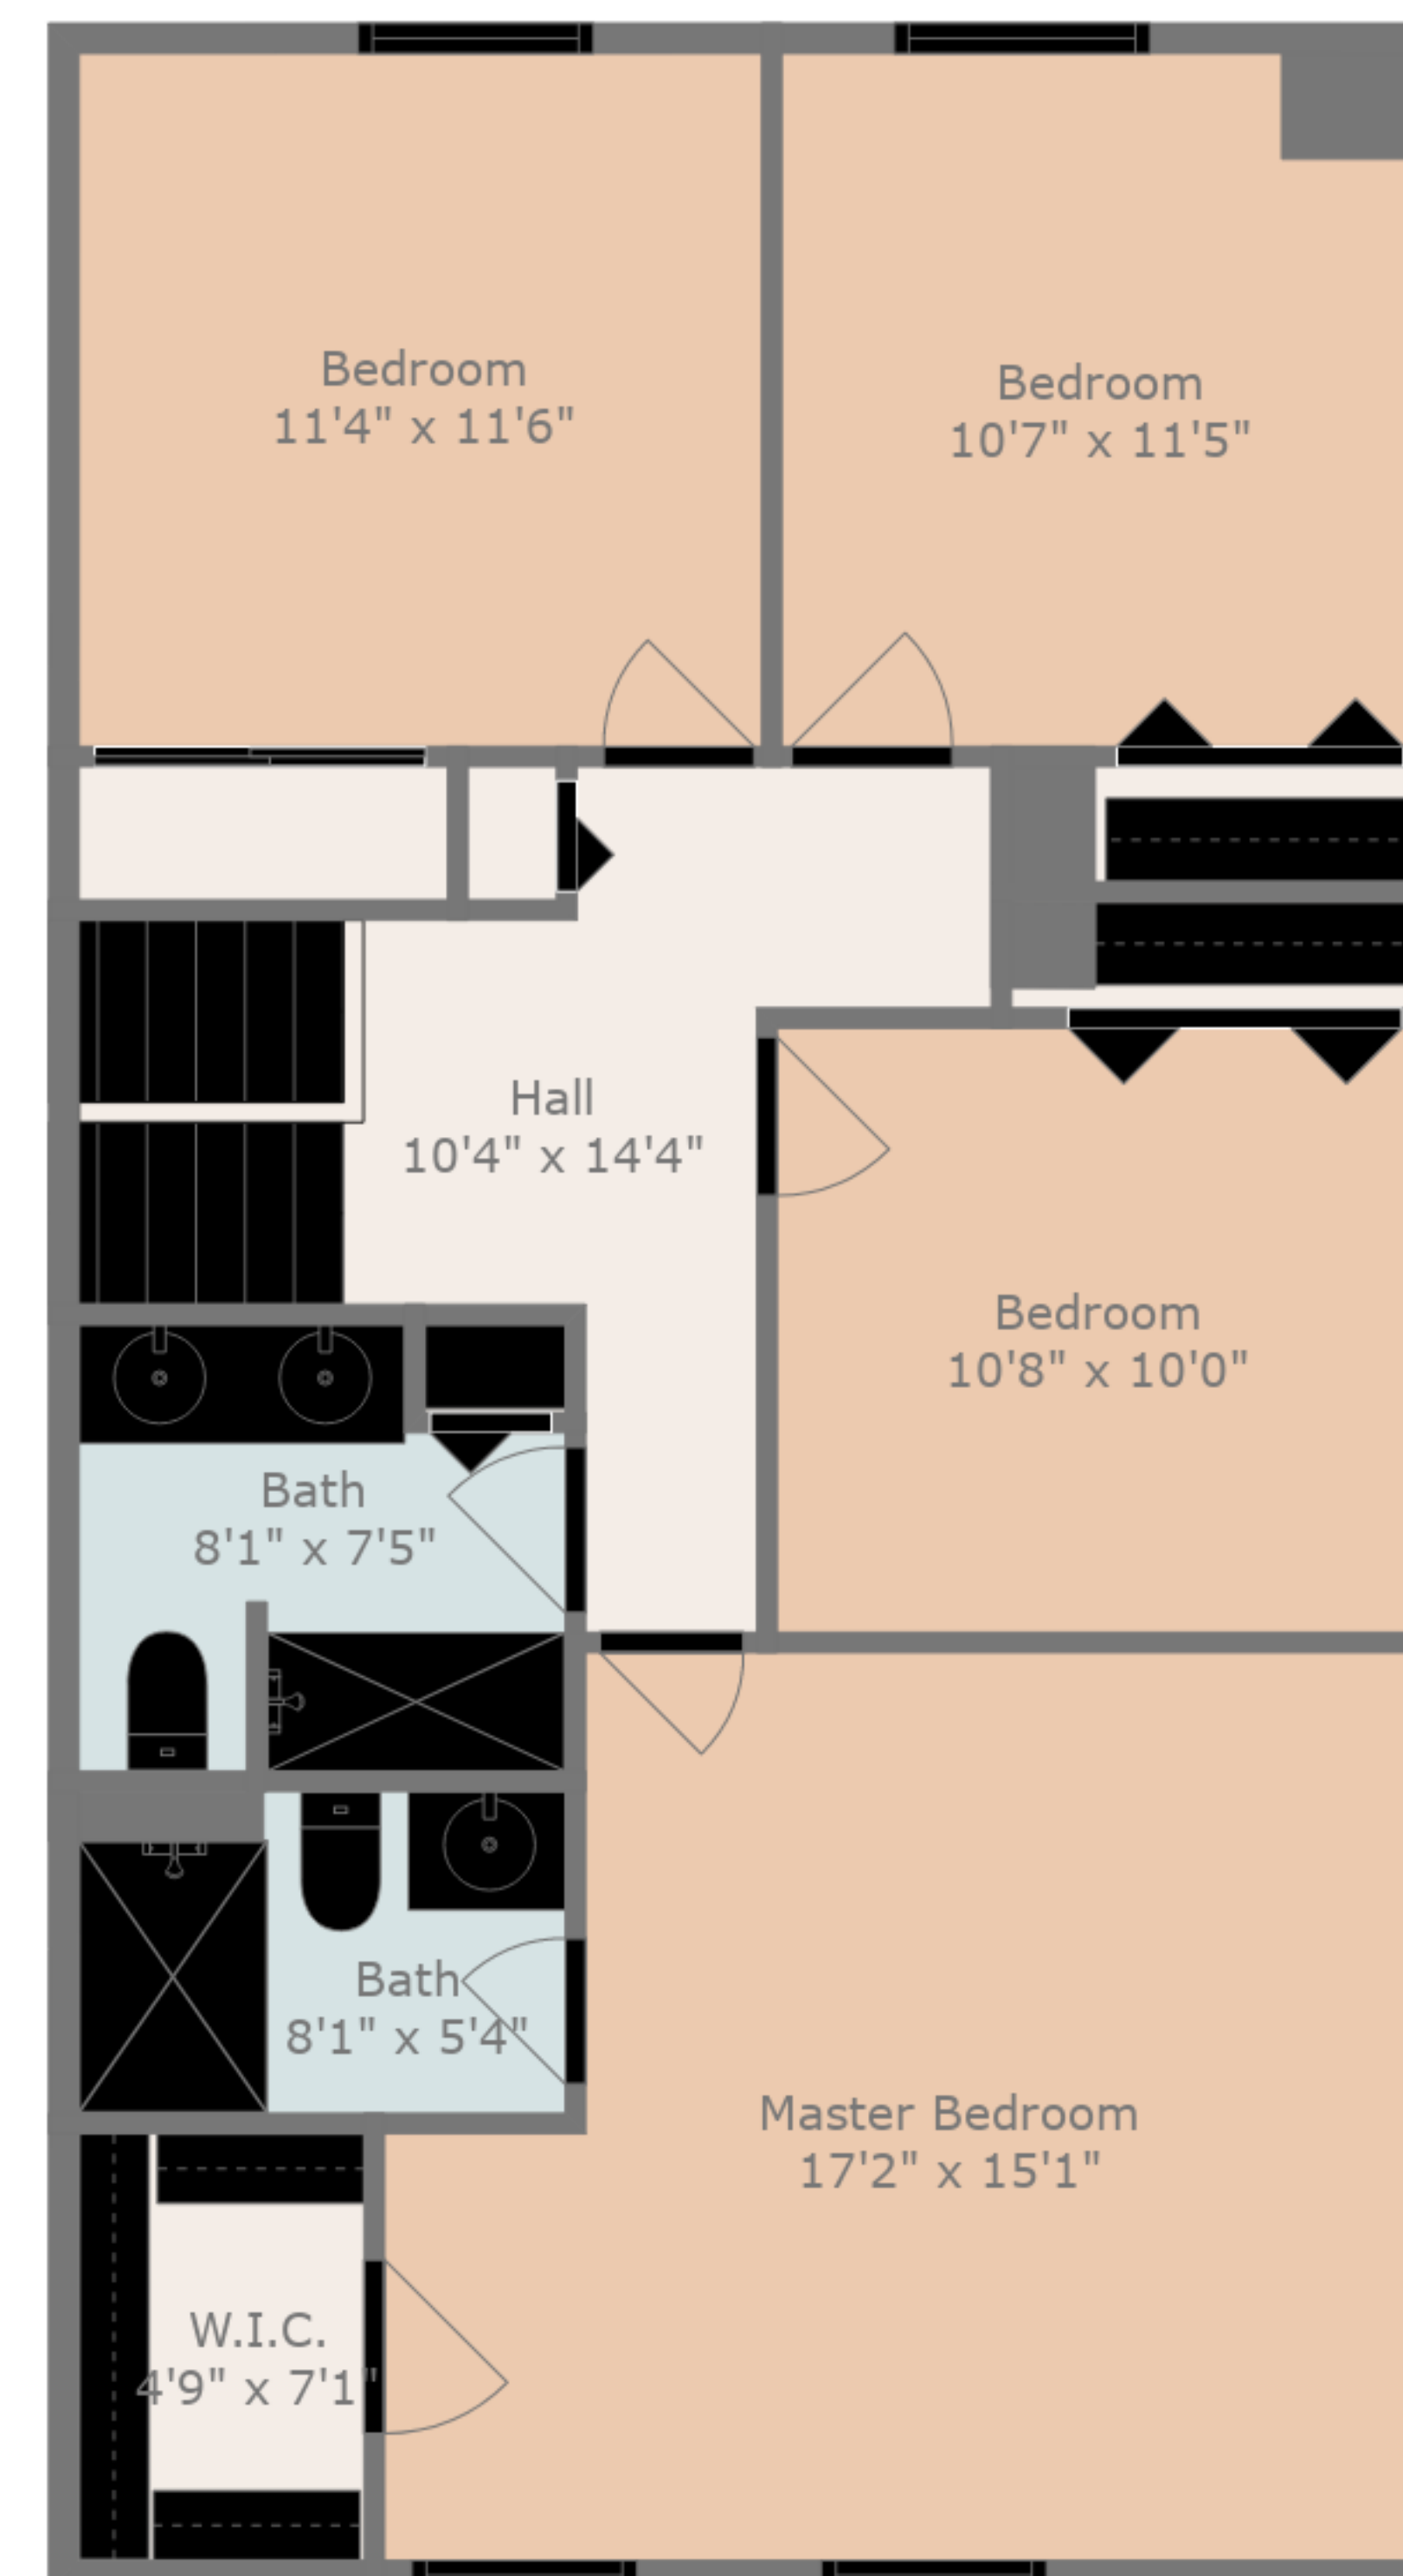

TOTAL: 2060 sq. ft
 BELOW GROUND: 434 sq. ft, FLOOR 2: 701 sq. ft, FLOOR 3: 925 sq. ft
 EXCLUDED AREAS: DECK: 322 sq. ft, GARAGE: 481 sq. ft

Dimensions Are Deemed Highly Reliable, But Approximate. Actual Measurements May Vary.

Floor 2

Floor 1

Floor 3

TOTAL: 2060 sq. ft
 BELOW GROUND: 434 sq. ft, FLOOR 2: 701 sq. ft, FLOOR 3: 925 sq. ft
 EXCLUDED AREAS: DECK: 322 sq. ft, GARAGE: 481 sq. ft

Dimensions Are Deemed Highly Reliable, But Approximate. Actual Measurements May Vary.