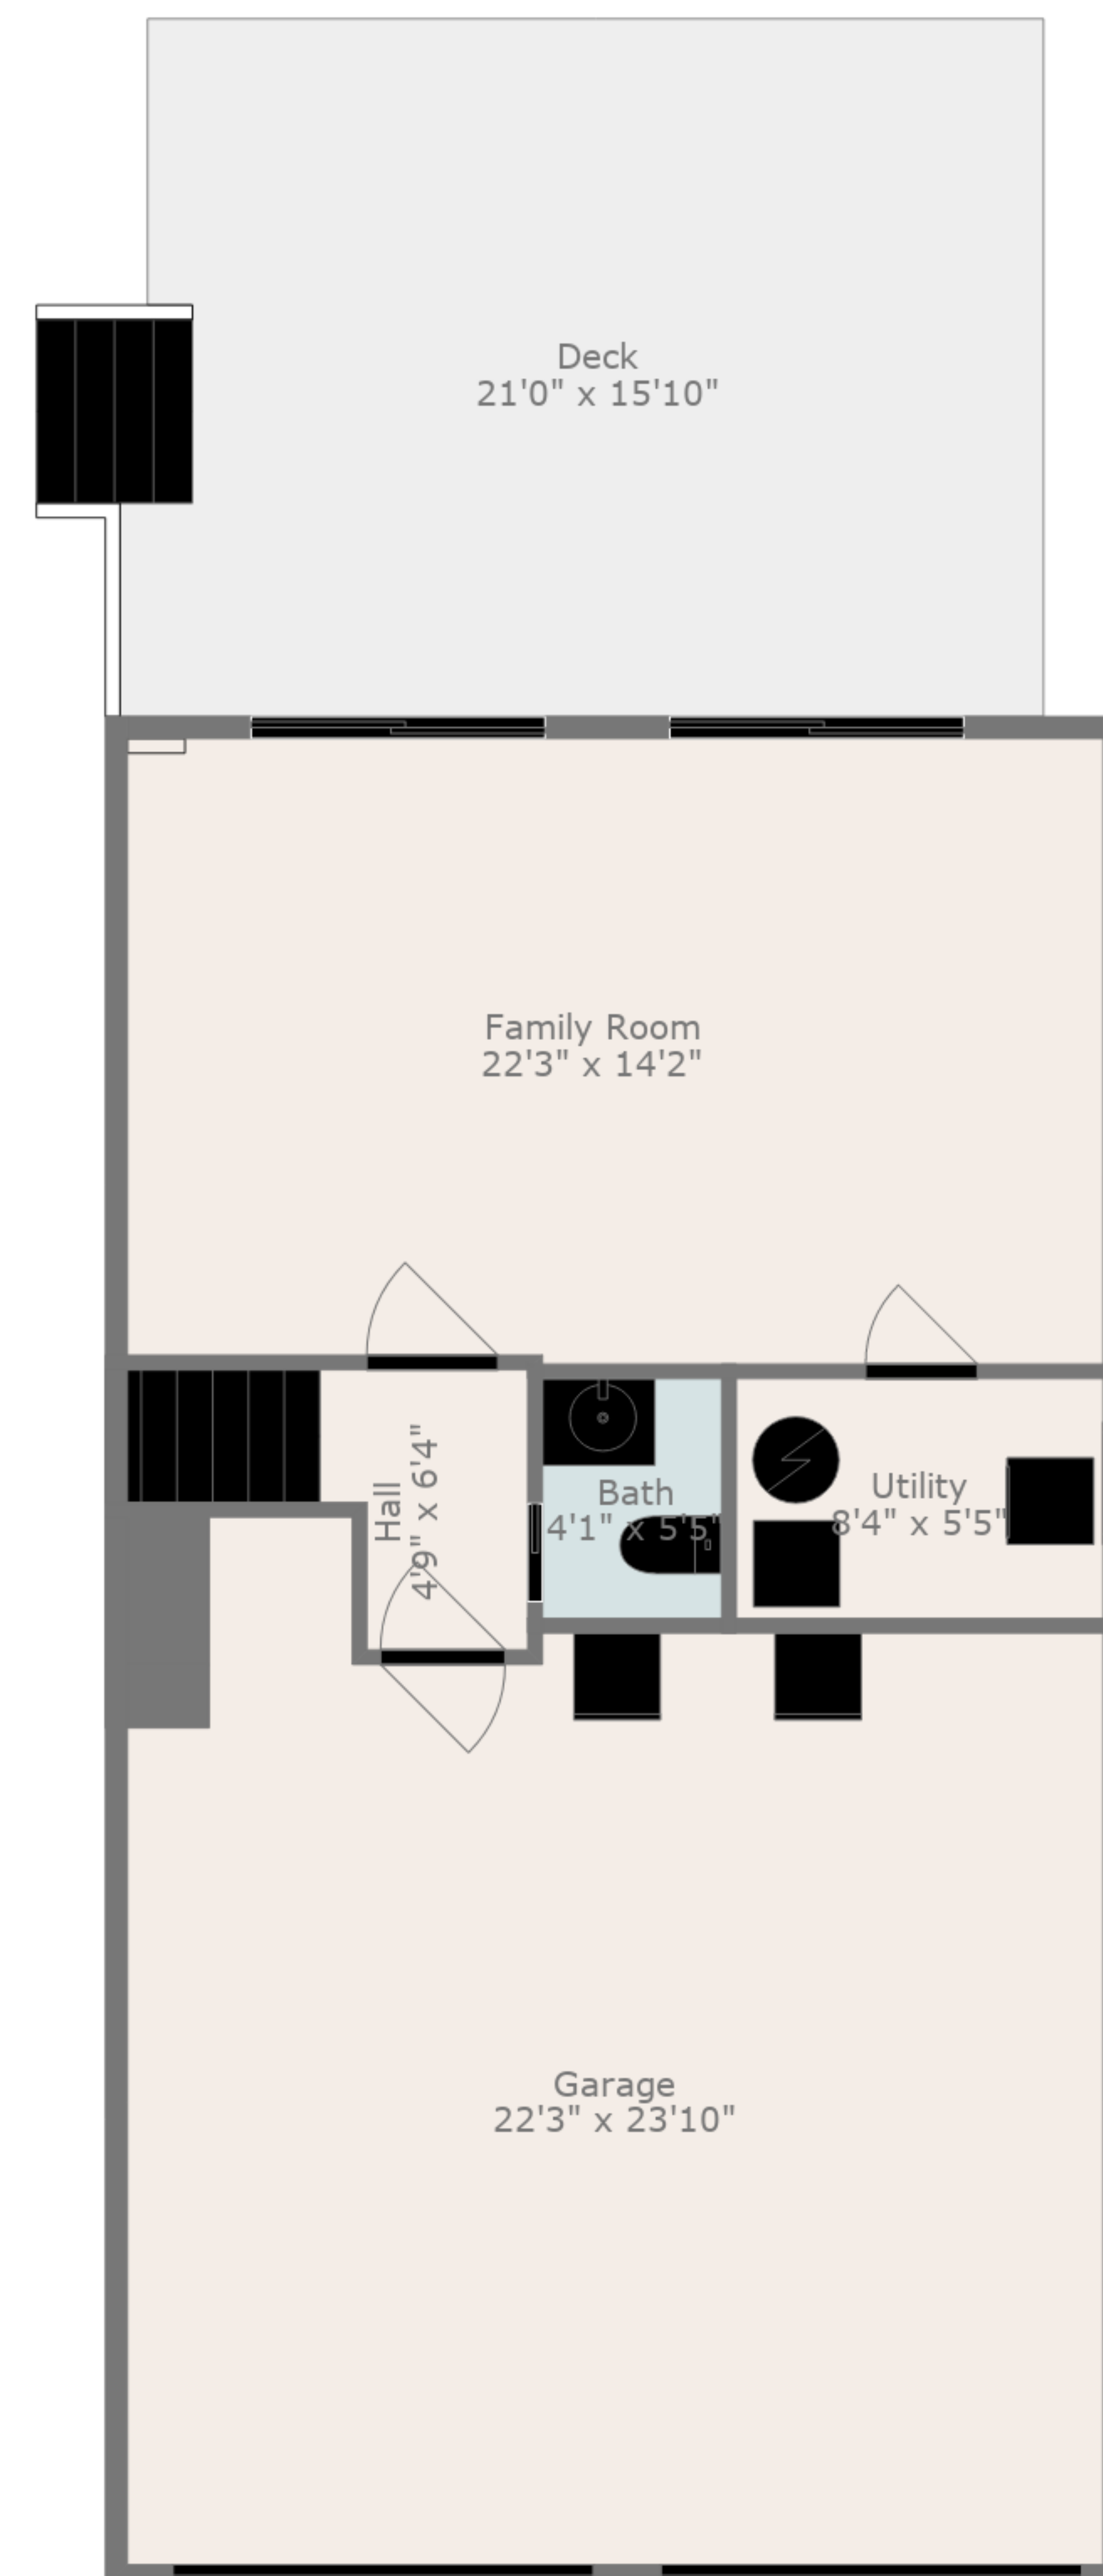

TOTAL: 2060 sq. ft
 BELOW GROUND: 434 sq. ft, FLOOR 2: 701 sq. ft, FLOOR 3: 925 sq. ft
 EXCLUDED AREAS: DECK: 322 sq. ft, GARAGE: 481 sq. ft

Dimensions Are Deemed Highly Reliable, But Approximate. Actual Measurements May Vary.

Floor 2

Floor 1

Floor 3

TOTAL: 2060 sq. ft
 BELOW GROUND: 434 sq. ft, FLOOR 2: 701 sq. ft, FLOOR 3: 925 sq. ft
 EXCLUDED AREAS: DECK: 322 sq. ft, GARAGE: 481 sq. ft

Dimensions Are Deemed Highly Reliable, But Approximate. Actual Measurements May Vary.