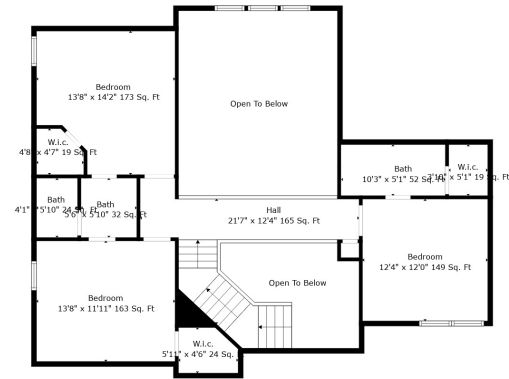

Floor 2

Floor 3

Floor 1

Total scanned area: 5129 sq. ft

Measurements Are Deemed Highly Reliable But Not Guaranteed.

Total scanned area: 5129 sq. ft

Measurements Are Deemed Highly Reliable But Not Guaranteed.

Total scanned area: 5129 sq. ft

Measurements Are Deemed Highly Reliable But Not Guaranteed.

Basement
46'4" x 38'8" 1540 Sq. Ft

Total scanned area: 5129 sq. ft

Measurements Are Deemed Highly Reliable But Not Guaranteed.