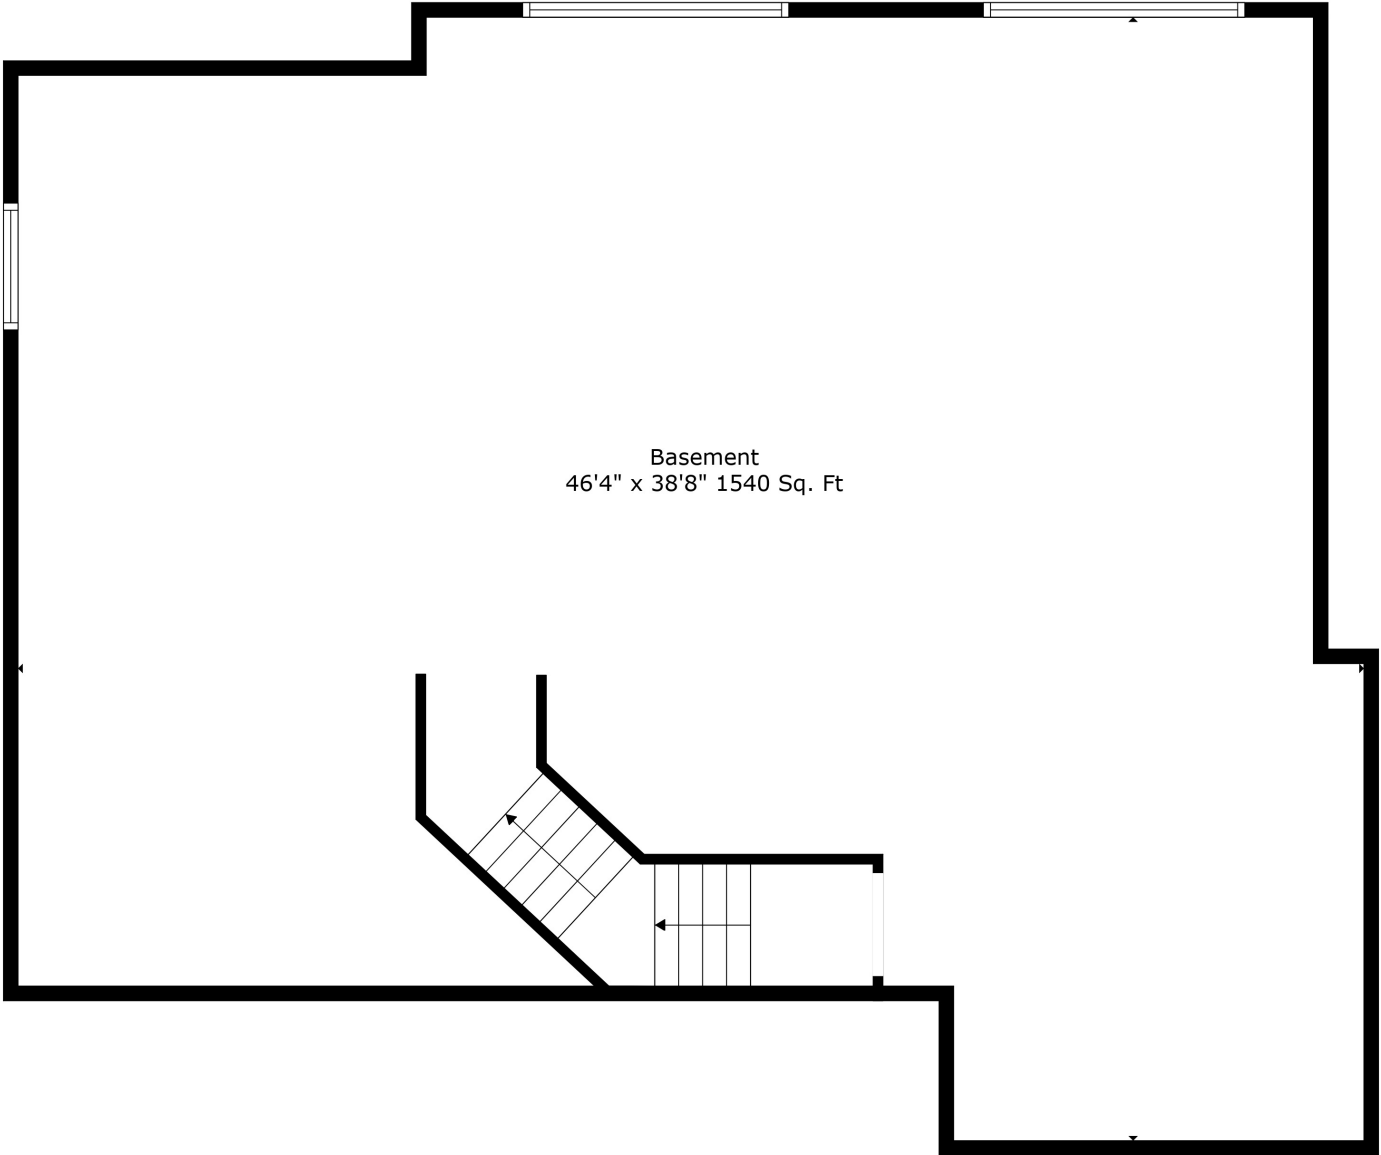

Basement
46'4" x 38'8" 1540 Sq. Ft

Total scanned area: 5129 sq. ft