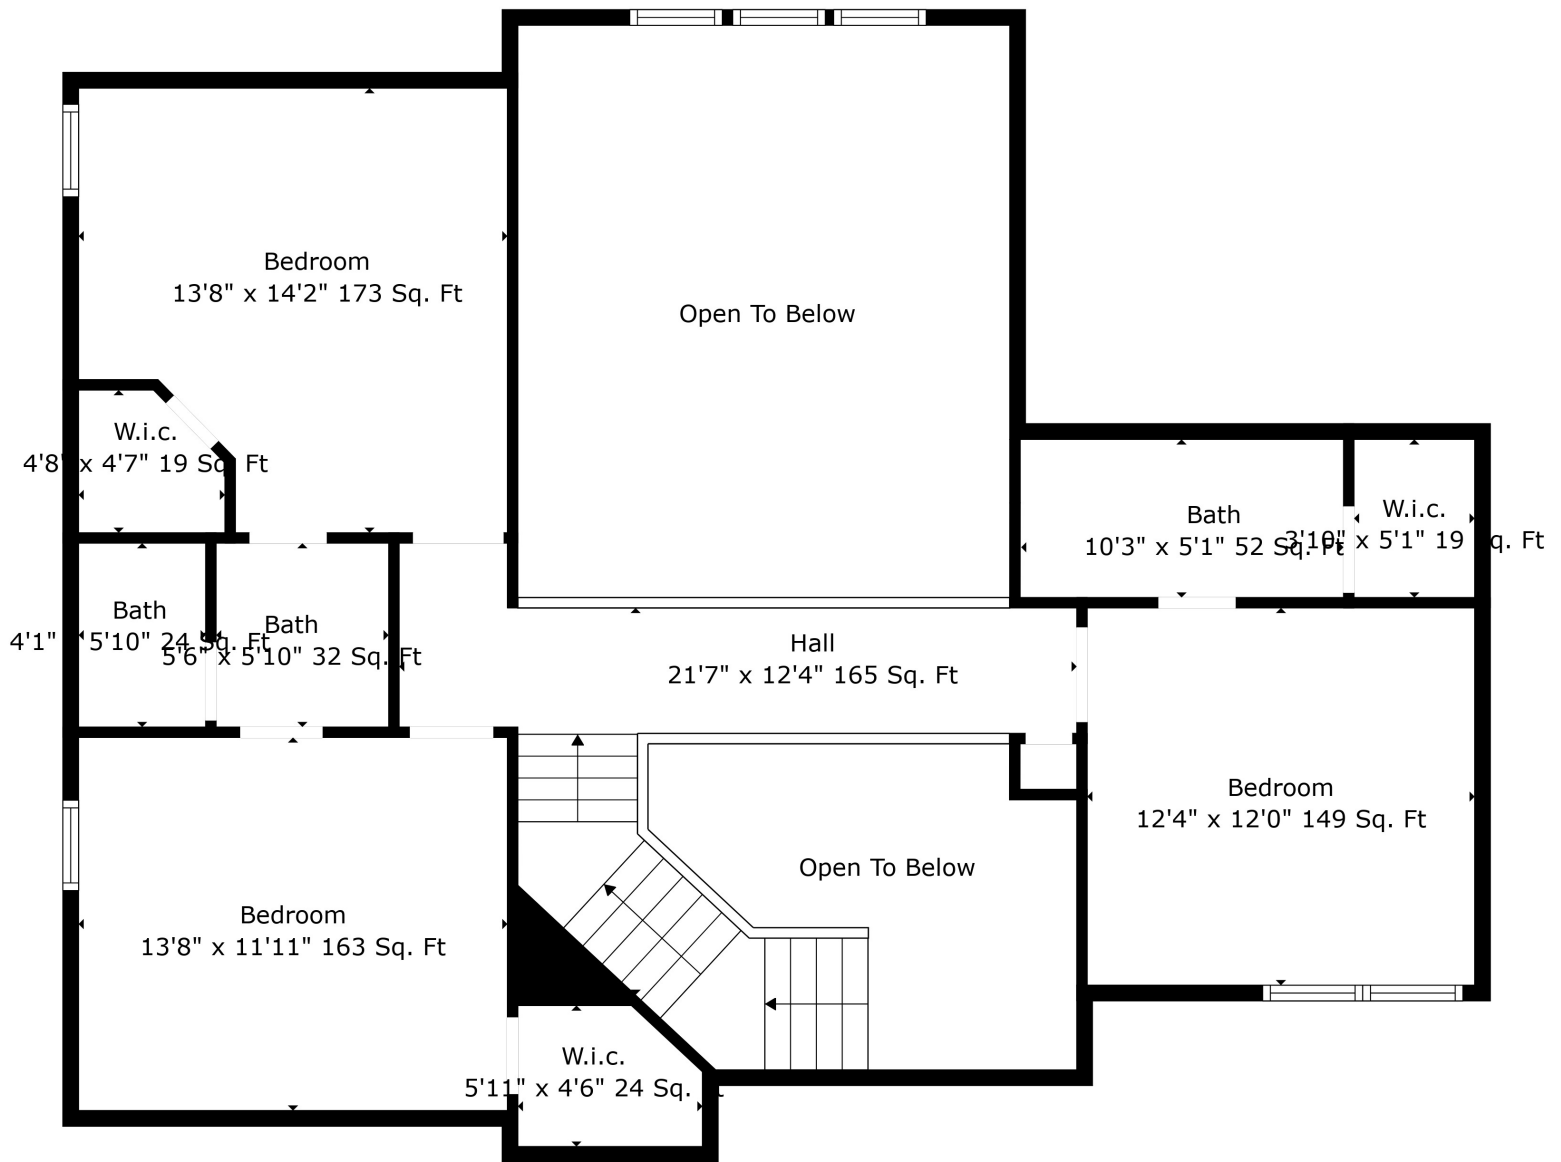

Floor 2

Floor 3

Floor 1

Total scanned area: 5129 sq. ft

Measurements Are Deemed Highly Reliable But Not Guaranteed.

Total scanned area: 5129 sq. ft

Measurements Are Deemed Highly Reliable But Not Guaranteed.

Total scanned area: 5129 sq. ft

Measurements Are Deemed Highly Reliable But Not Guaranteed.

Basement
46'4" x 38'8" 1540 Sq. Ft

Total scanned area: 5129 sq. ft

Measurements Are Deemed Highly Reliable But Not Guaranteed.