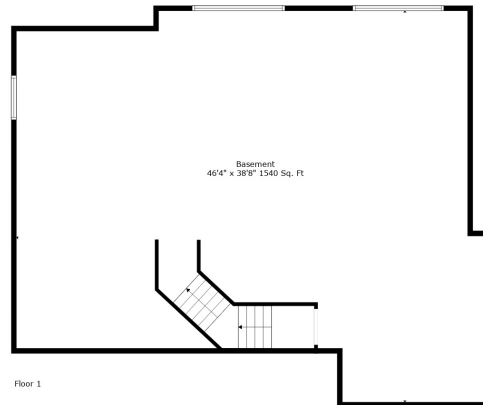

Floor 2

Floor 3

Floor 1

Total scanned area: 5129 sq. ft

Measurements Are Deemed Highly Reliable But Not Guaranteed.

Total scanned area: 5129 sq. ft

Measurements Are Deemed Highly Reliable But Not Guaranteed.

Total scanned area: 5129 sq. ft

Measurements Are Deemed Highly Reliable But Not Guaranteed.

Basement
46'4" x 38'8" 1540 Sq. Ft

Total scanned area: 5129 sq. ft

Measurements Are Deemed Highly Reliable But Not Guaranteed.