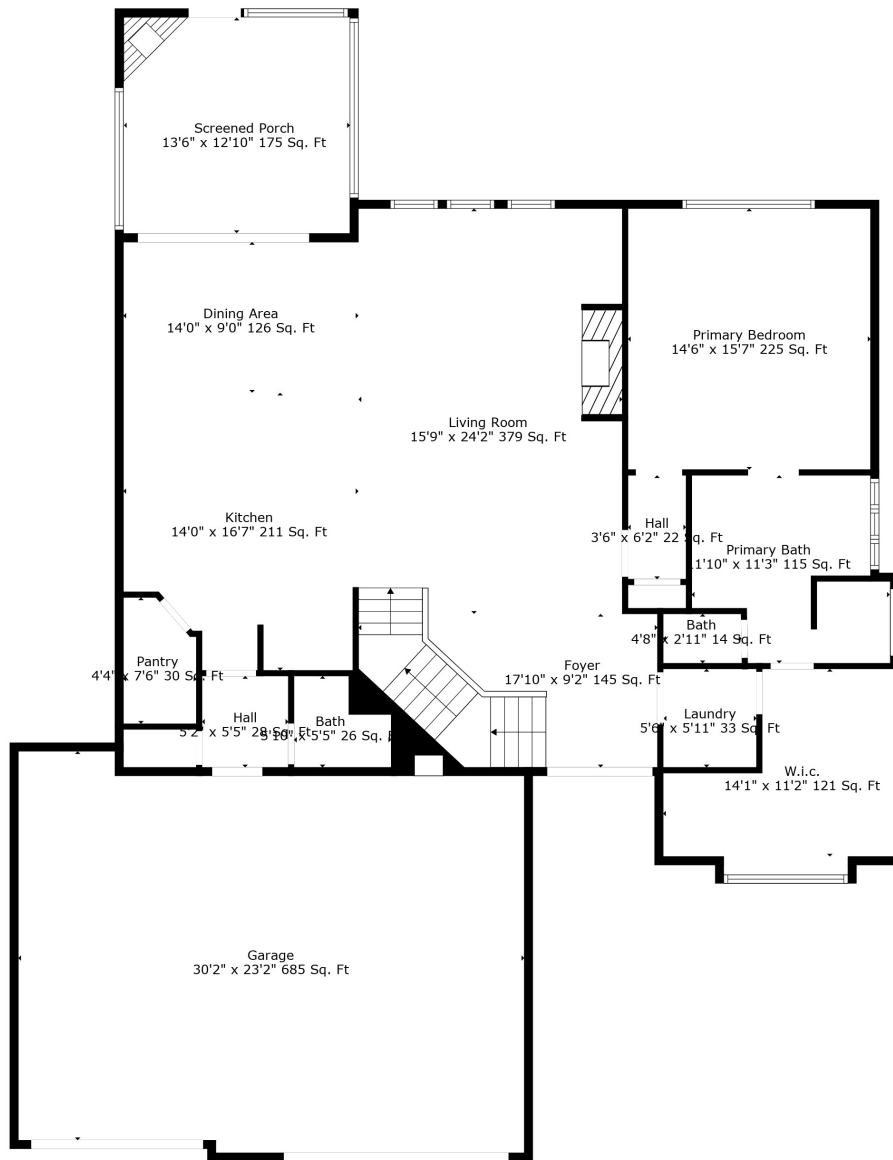

Floor 2

Floor 3

Floor 1

Total scanned area: 5129 sq. ft

Measurements Are Deemed Highly Reliable But Not Guaranteed.

Total scanned area: 5129 sq. ft

Measurements Are Deemed Highly Reliable But Not Guaranteed.

Total scanned area: 5129 sq. ft

Measurements Are Deemed Highly Reliable But Not Guaranteed.

Basement
46'4" x 38'8" 1540 Sq. Ft

Total scanned area: 5129 sq. ft

Measurements Are Deemed Highly Reliable But Not Guaranteed.