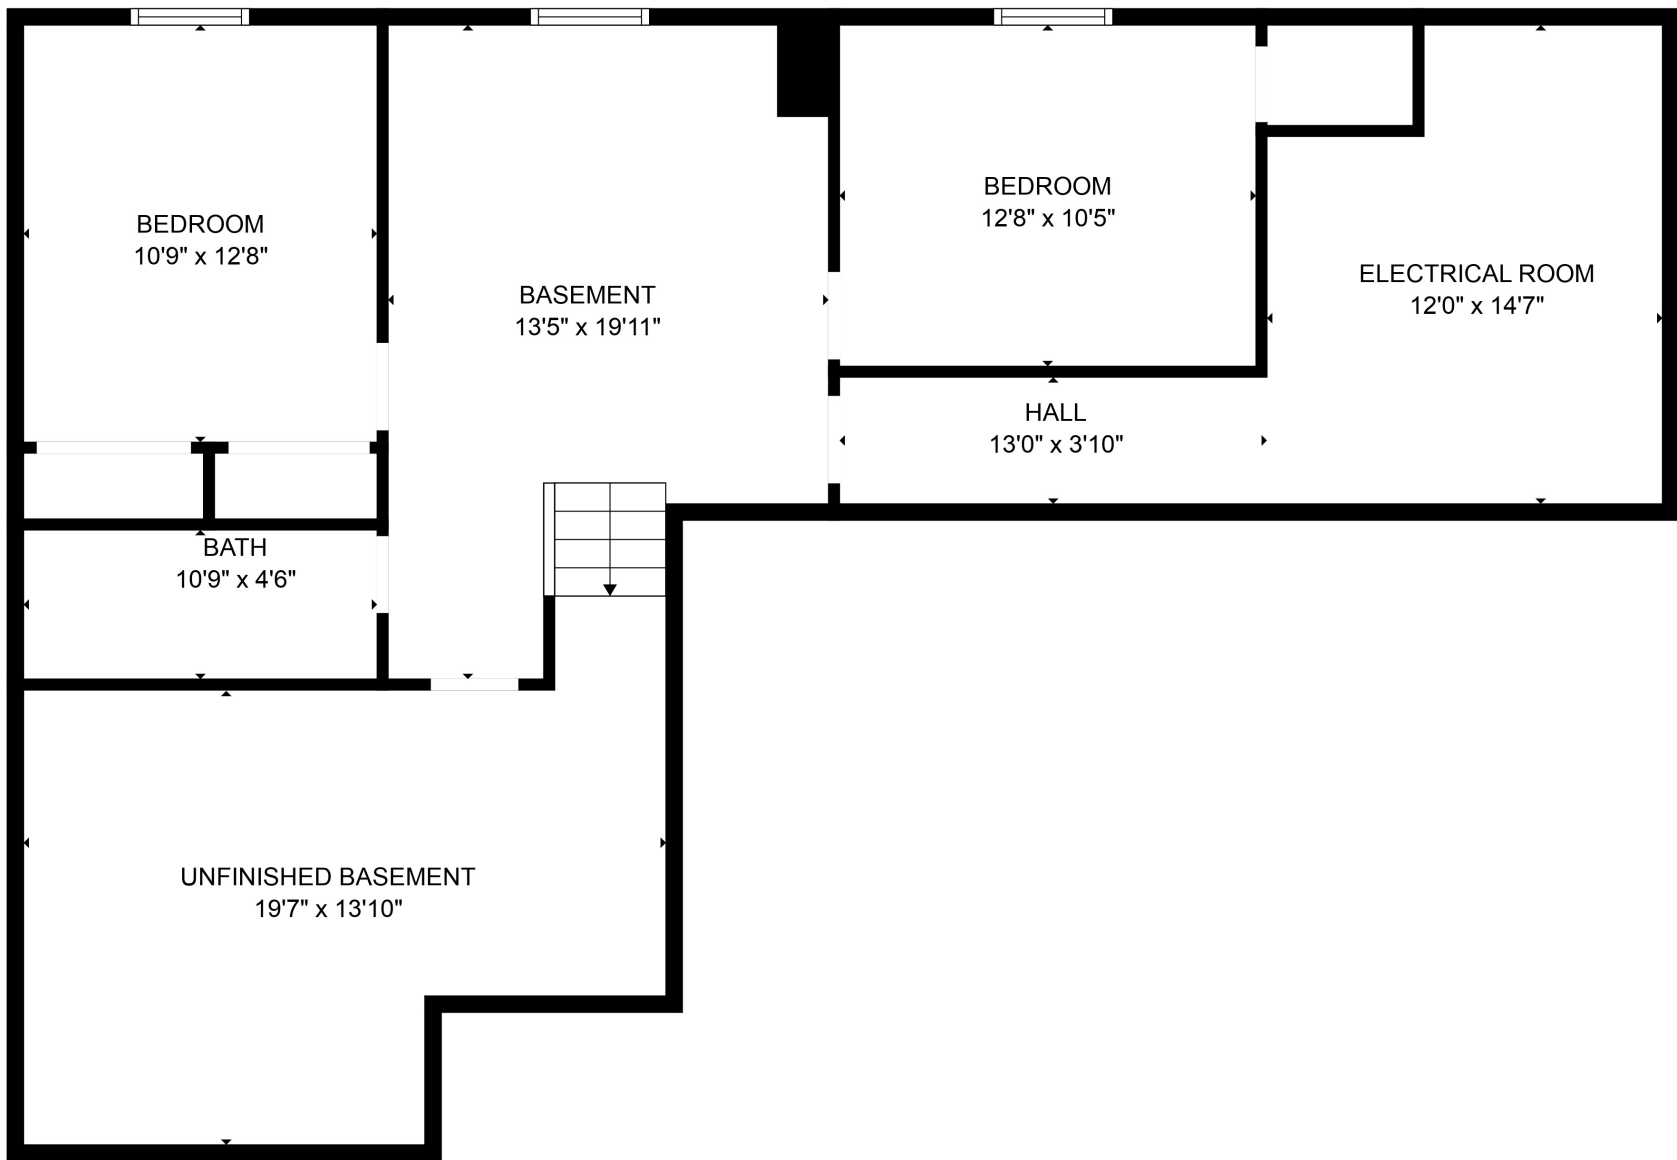

FLOOR 2

FLOOR 1

Total scanned area: 2315 sq. ft

Total scanned area: 2315 sq. ft

MEASUREMENTS ARE CALCULATED BY CUBICASA TECHNOLOGY. DEEMED HIGHLY RELIABLE BUT NOT GUARANTEED.

Total scanned area: 2315 sq. ft

MEASUREMENTS ARE CALCULATED BY CUBICASA TECHNOLOGY. DEEMED HIGHLY RELIABLE BUT NOT GUARANTEED.