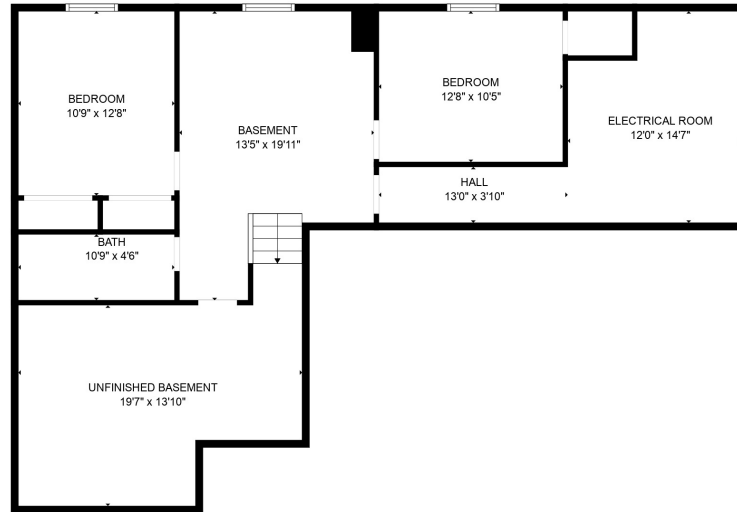

FLOOR 2

FLOOR 1

Total scanned area: 2315 sq. ft

Total scanned area: 2315 sq. ft

MEASUREMENTS ARE CALCULATED BY CUBICASA TECHNOLOGY. DEEMED HIGHLY RELIABLE BUT NOT GUARANTEED.

Total scanned area: 2315 sq. ft