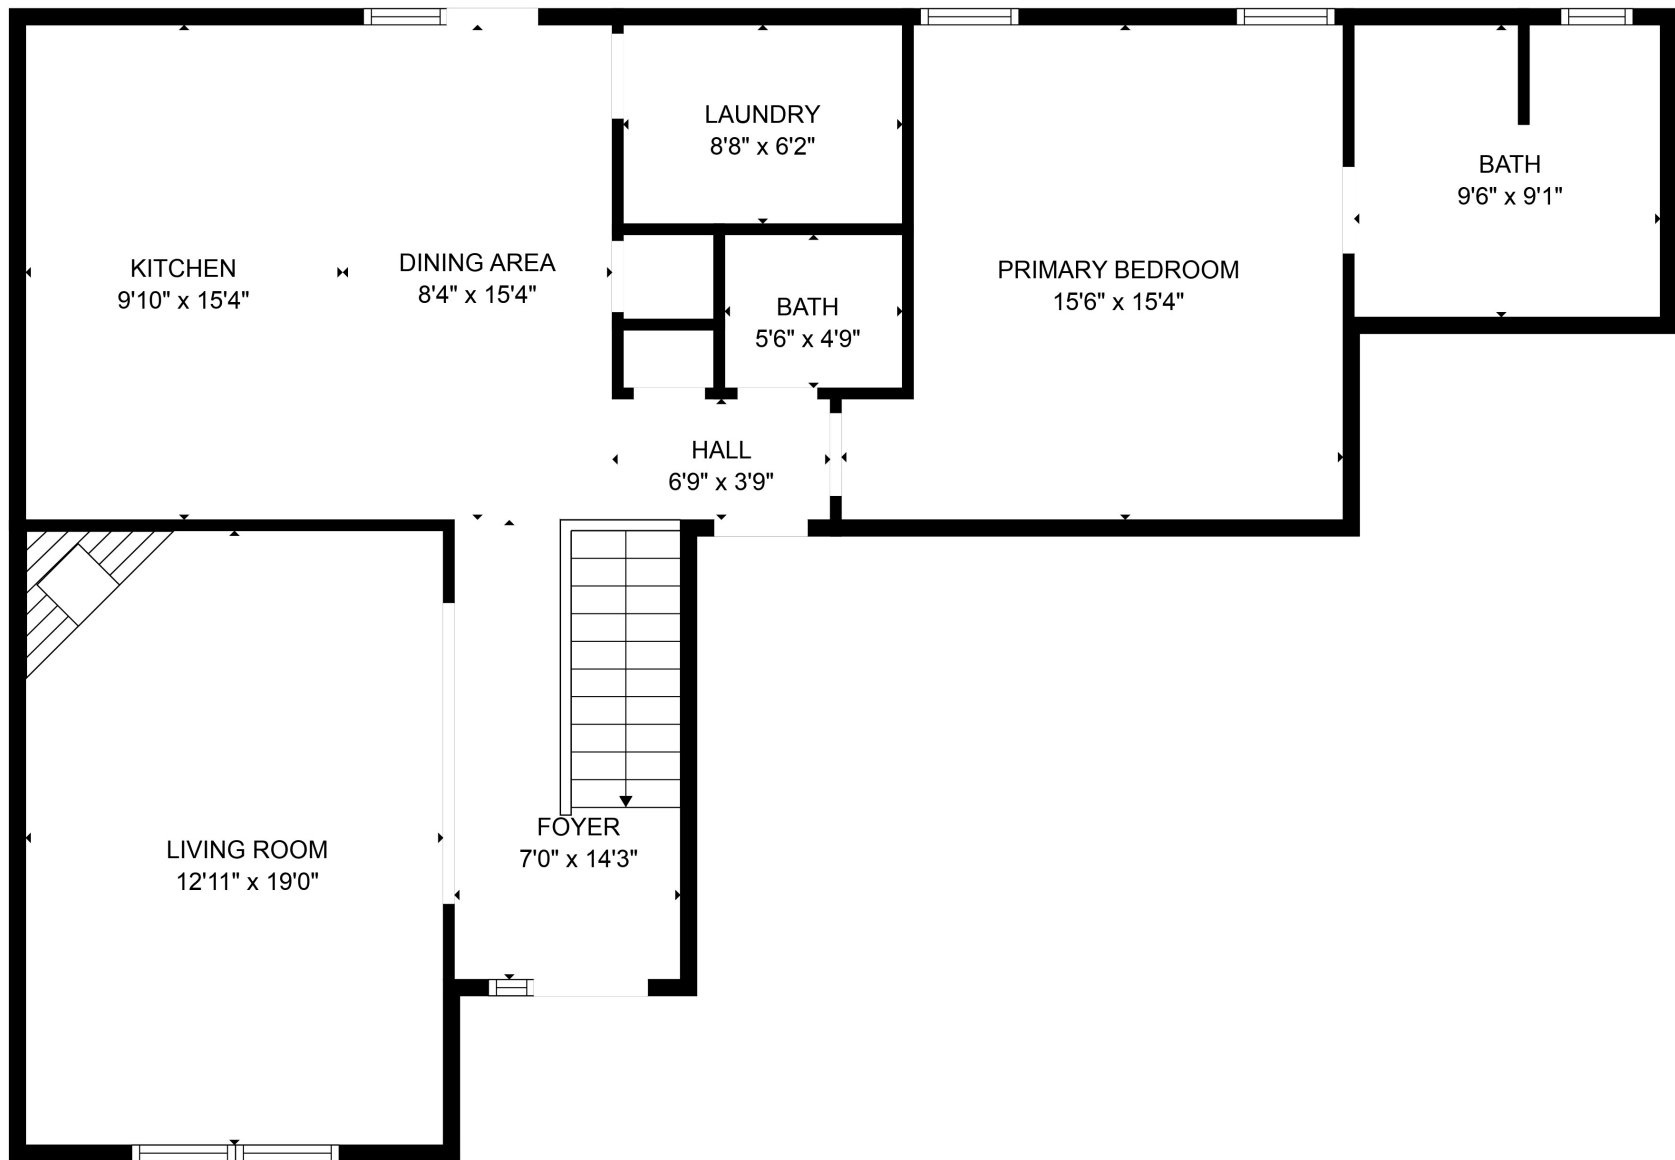

FLOOR 2

FLOOR 1

Total scanned area: 2315 sq. ft

Total scanned area: 2315 sq. ft

MEASUREMENTS ARE CALCULATED BY CUBICASA TECHNOLOGY. DEEMED HIGHLY RELIABLE BUT NOT GUARANTEED.

Total scanned area: 2315 sq. ft

MEASUREMENTS ARE CALCULATED BY CUBICASA TECHNOLOGY. DEEMED HIGHLY RELIABLE BUT NOT GUARANTEED.