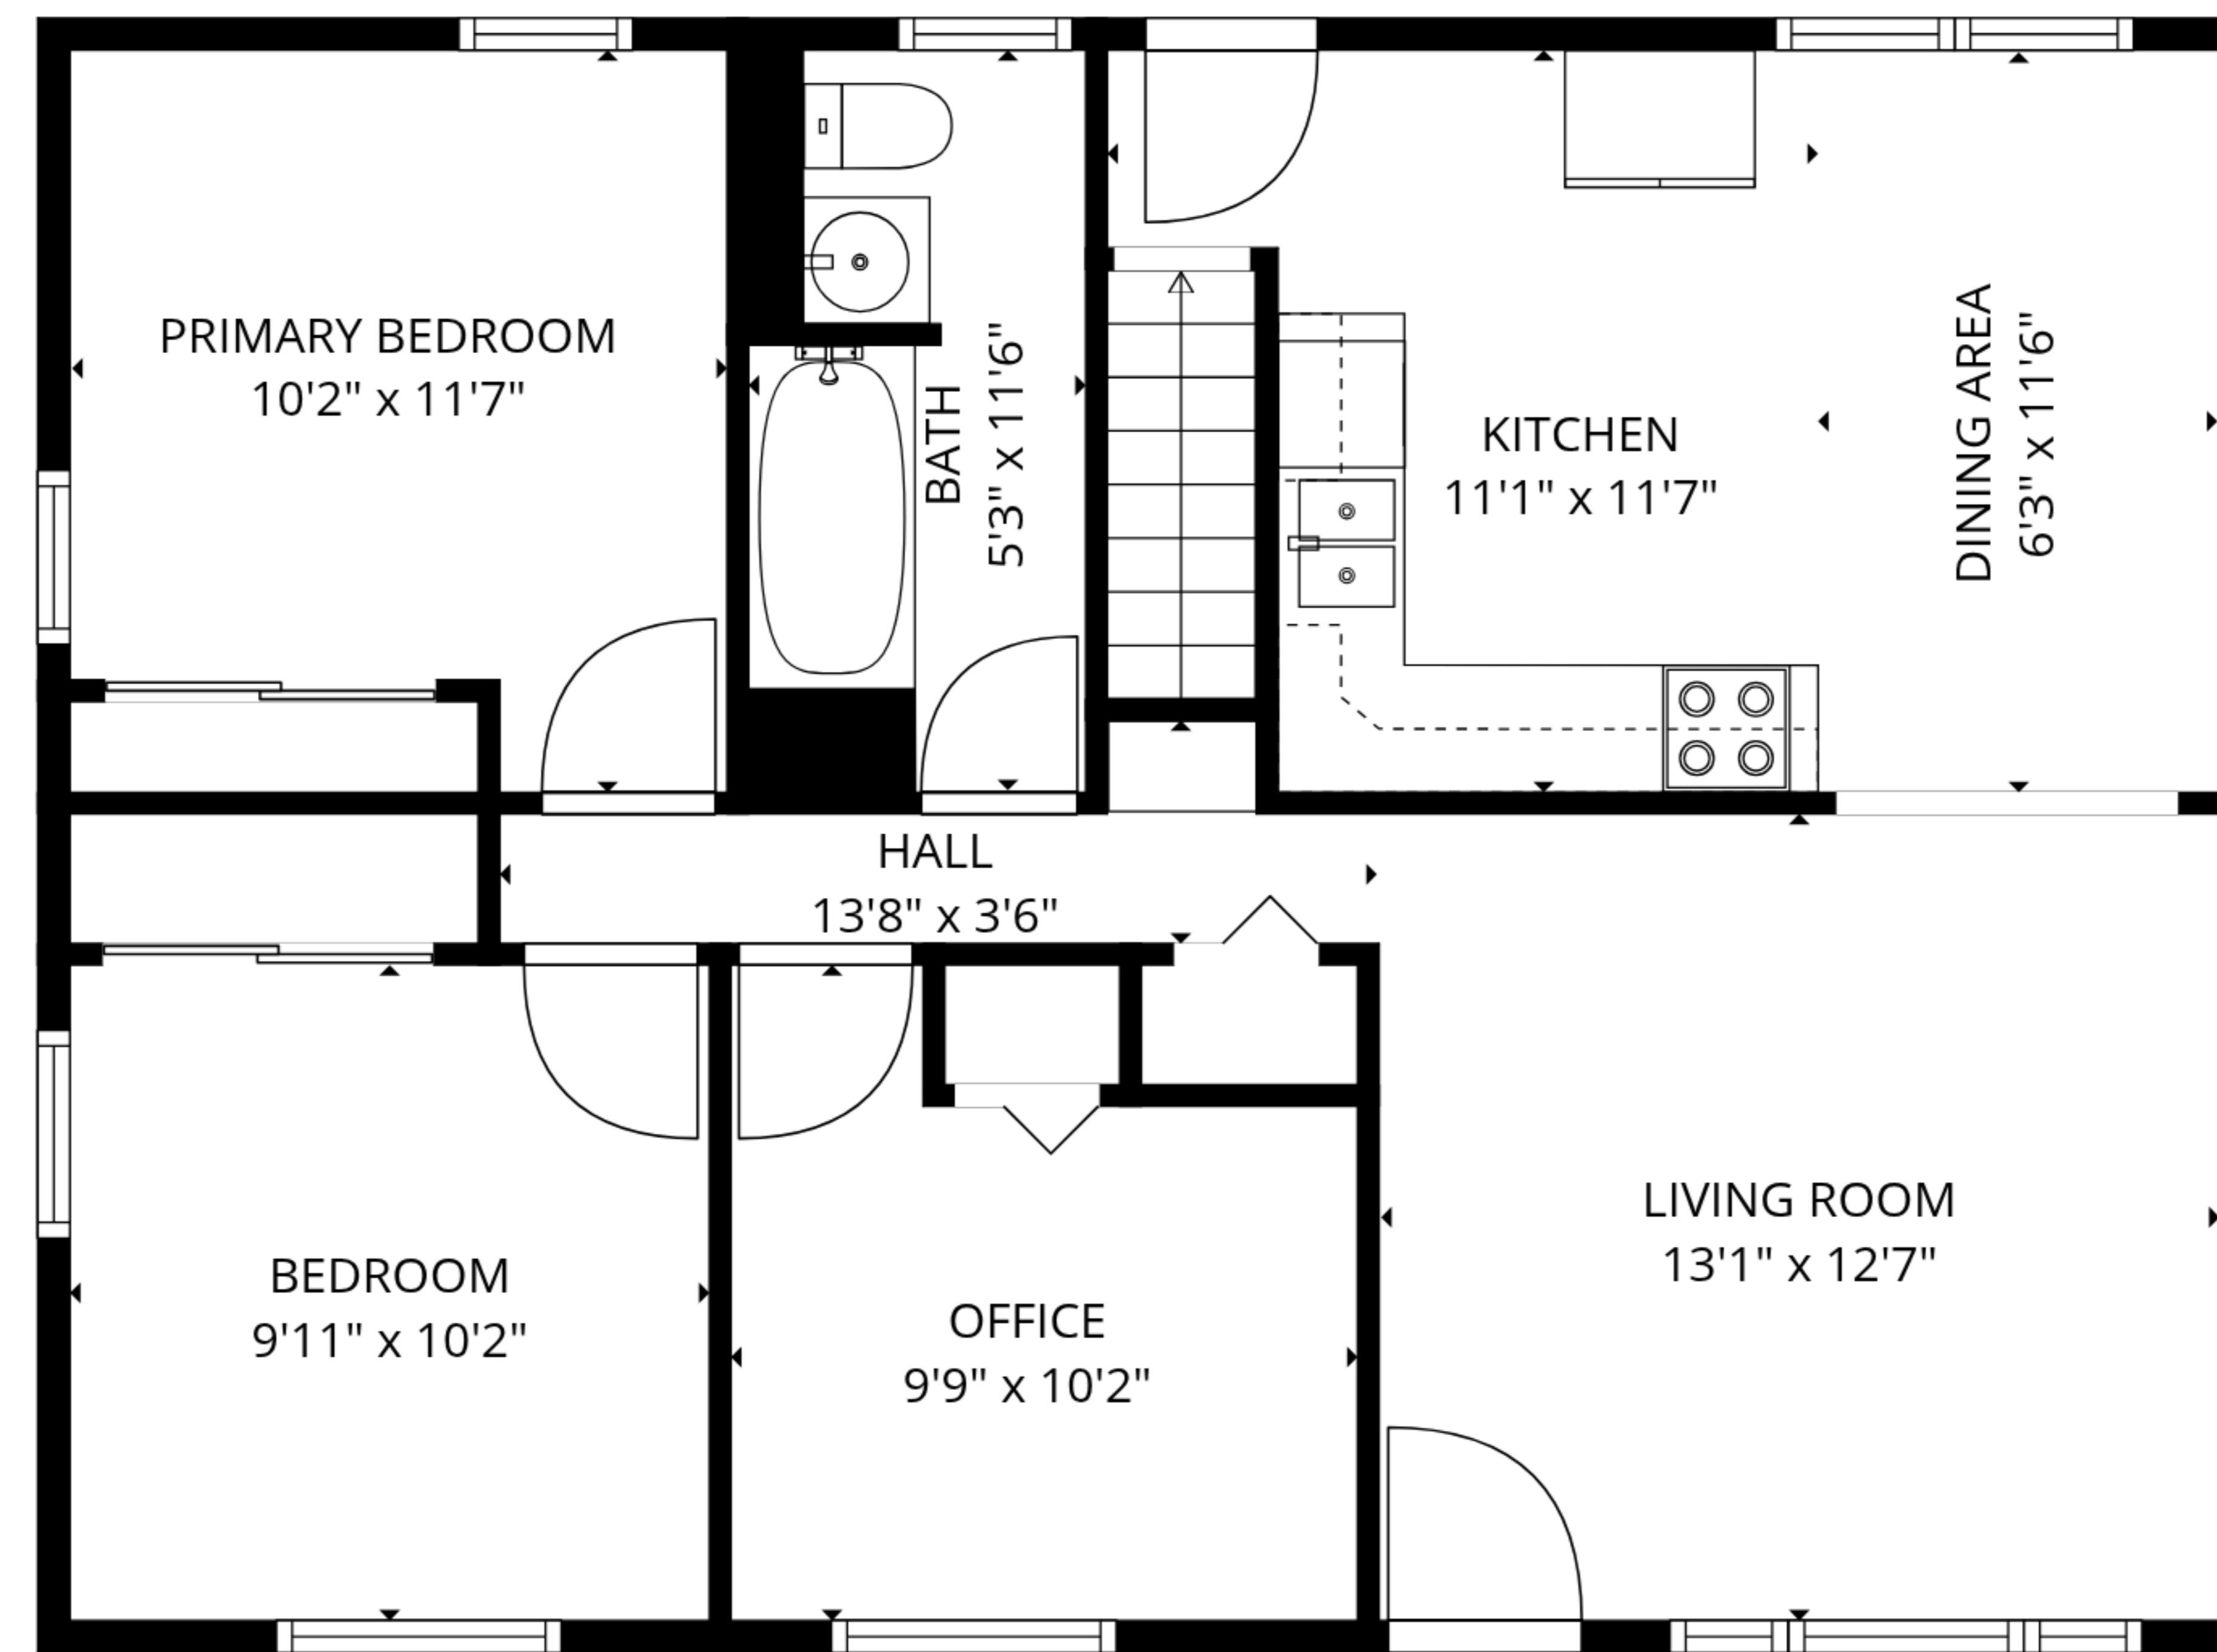

**TOTAL: 1549 sq. ft**  
BELOW GRADE: 732 sq. ft, FLOOR 2: 817 sq. ft  
EXCLUDED AREAS: UTILITY: 114 sq. ft, WALLS: 120 sq. ft

FLOOR PLAN CREATED BY CUBICASA APP. MEASUREMENTS DEEMED HIGHLY RELIABLE BUT NOT GUARANTEED.

FLOOR 2

FLOOR 1

**TOTAL: 1549 sq. ft**  
 BELOW GRADE: 732 sq. ft, FLOOR 2: 817 sq. ft  
 EXCLUDED AREAS: UTILITY: 114 sq. ft, WALLS: 120 sq. ft