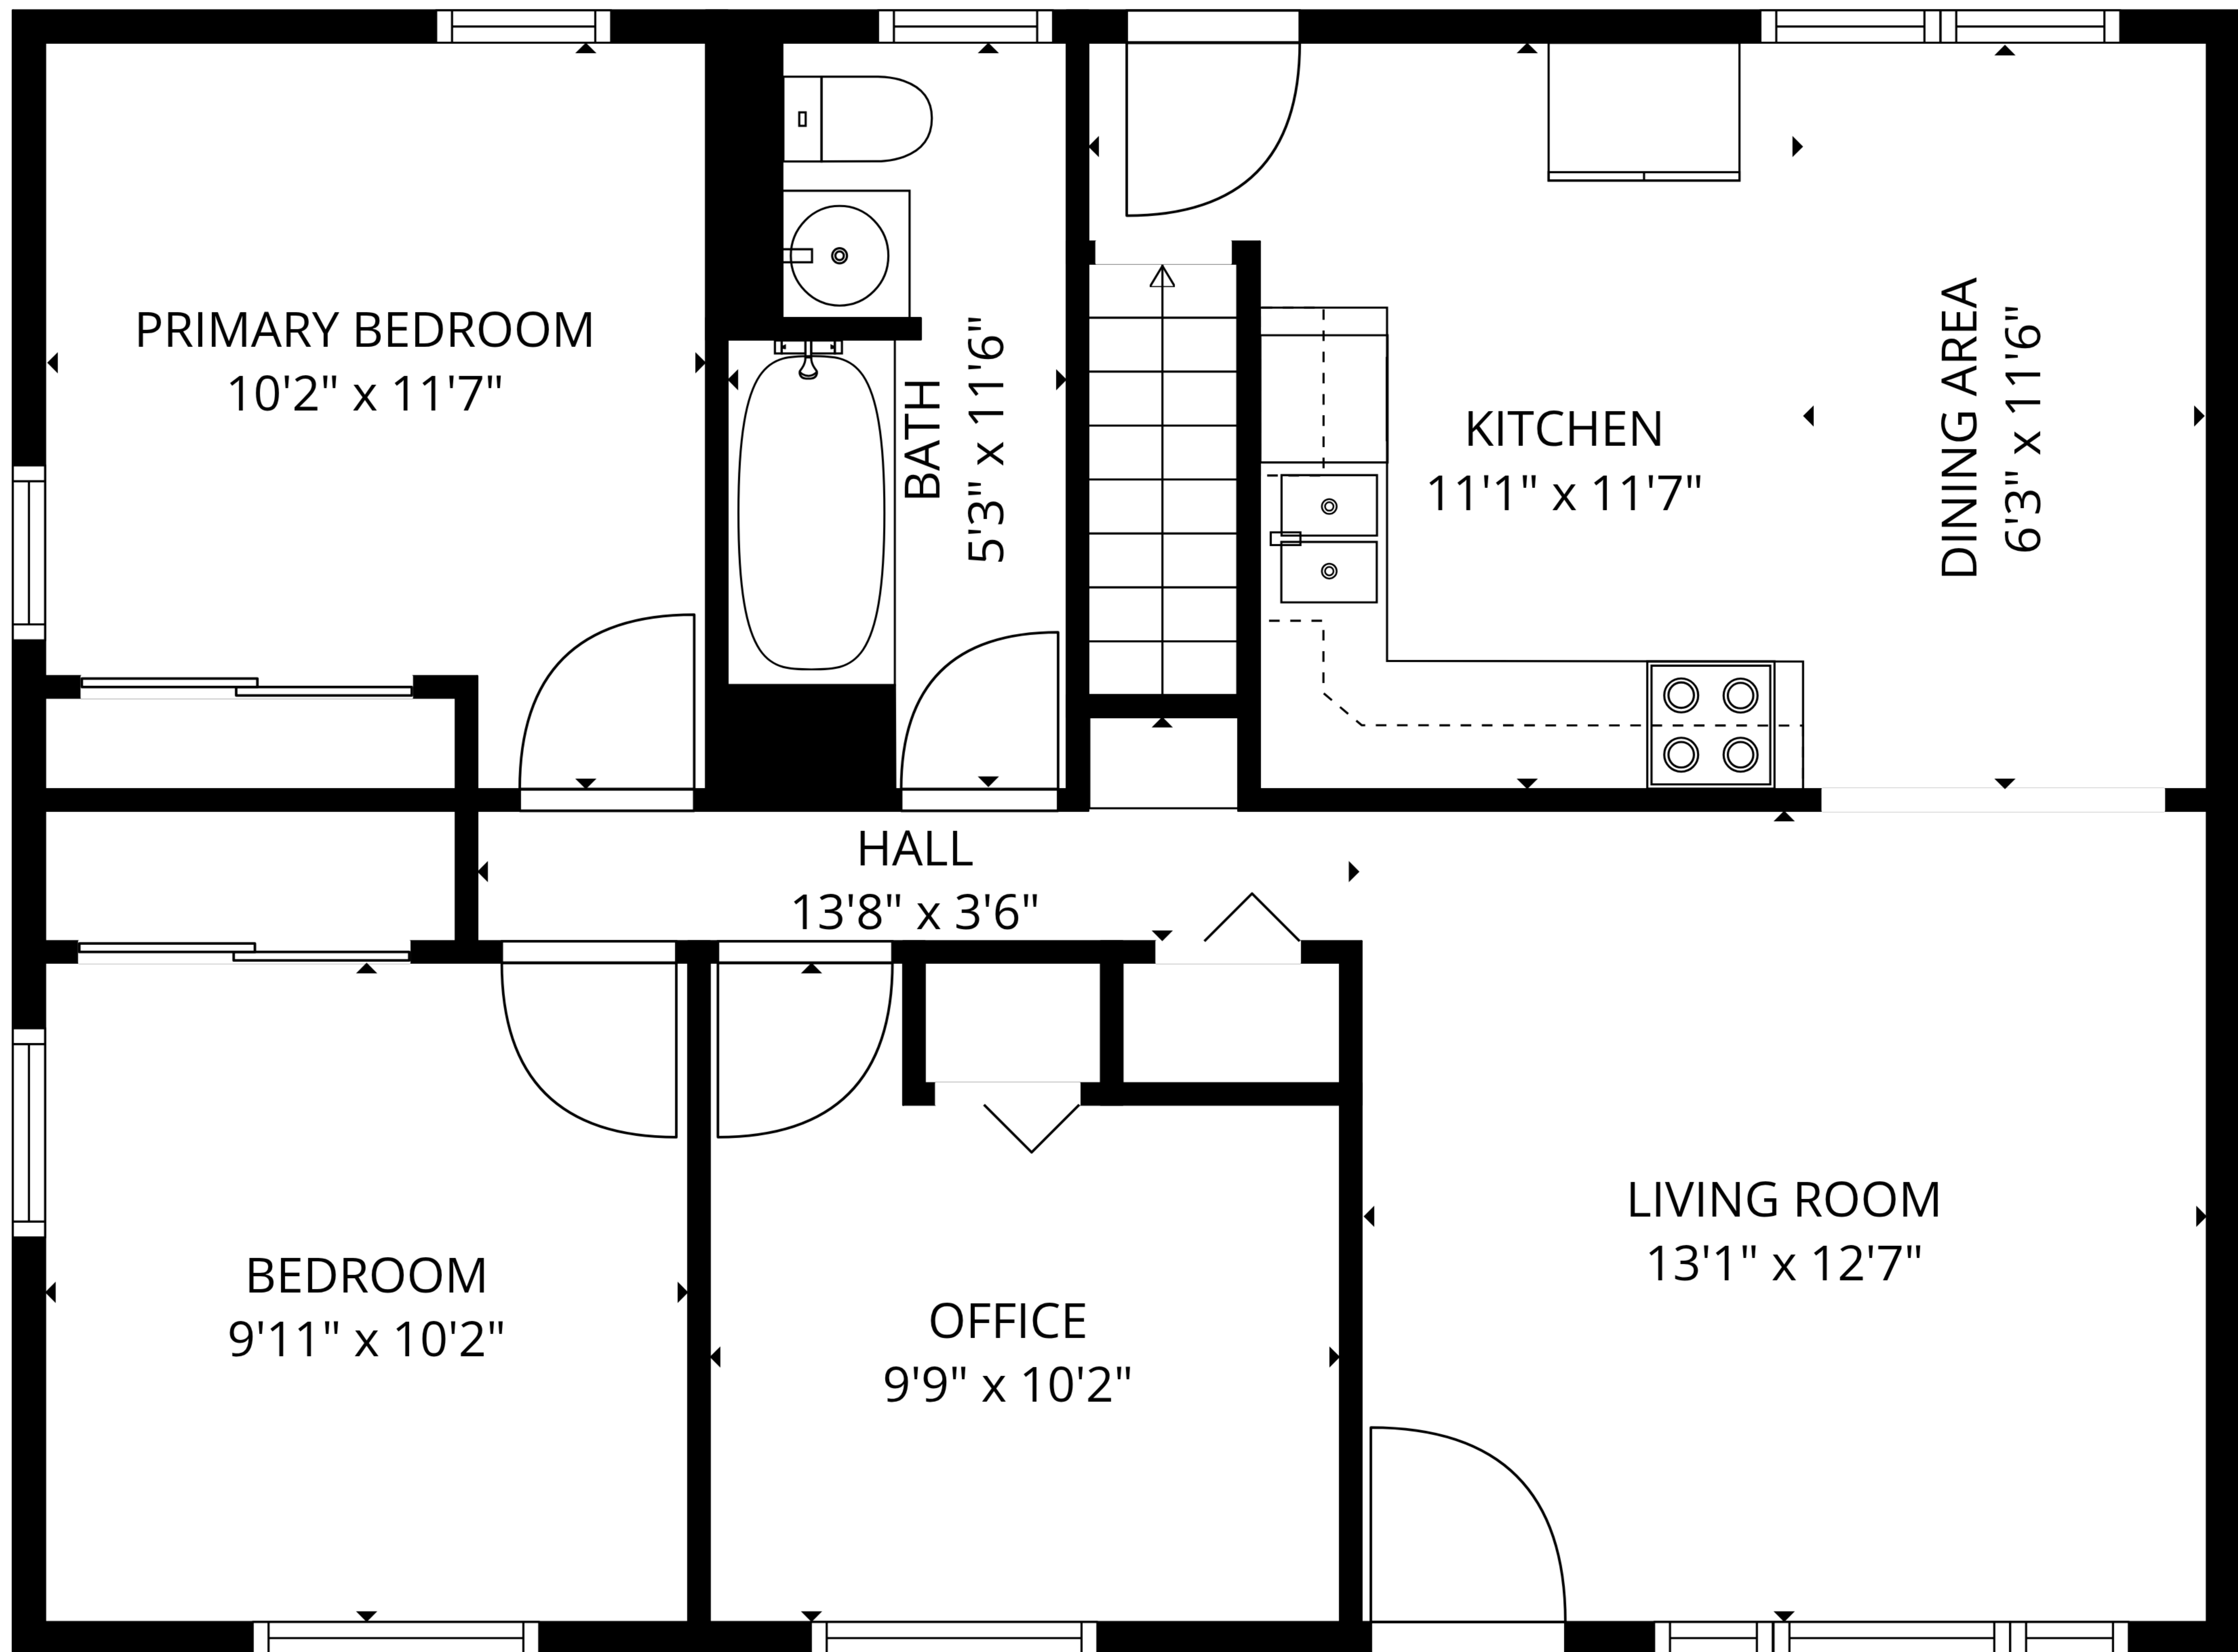

**TOTAL: 1549 sq. ft**  
BELOW GRADE: 732 sq. ft, FLOOR 2: 817 sq. ft  
EXCLUDED AREAS: UTILITY: 114 sq. ft, WALLS: 120 sq. ft

FLOOR PLAN CREATED BY CUBICASA APP. MEASUREMENTS DEEMED HIGHLY RELIABLE BUT NOT GUARANTEED.

FLOOR 2

FLOOR 1

**TOTAL: 1549 sq. ft**  
 BELOW GRADE: 732 sq. ft, FLOOR 2: 817 sq. ft  
 EXCLUDED AREAS: UTILITY: 114 sq. ft, WALLS: 120 sq. ft