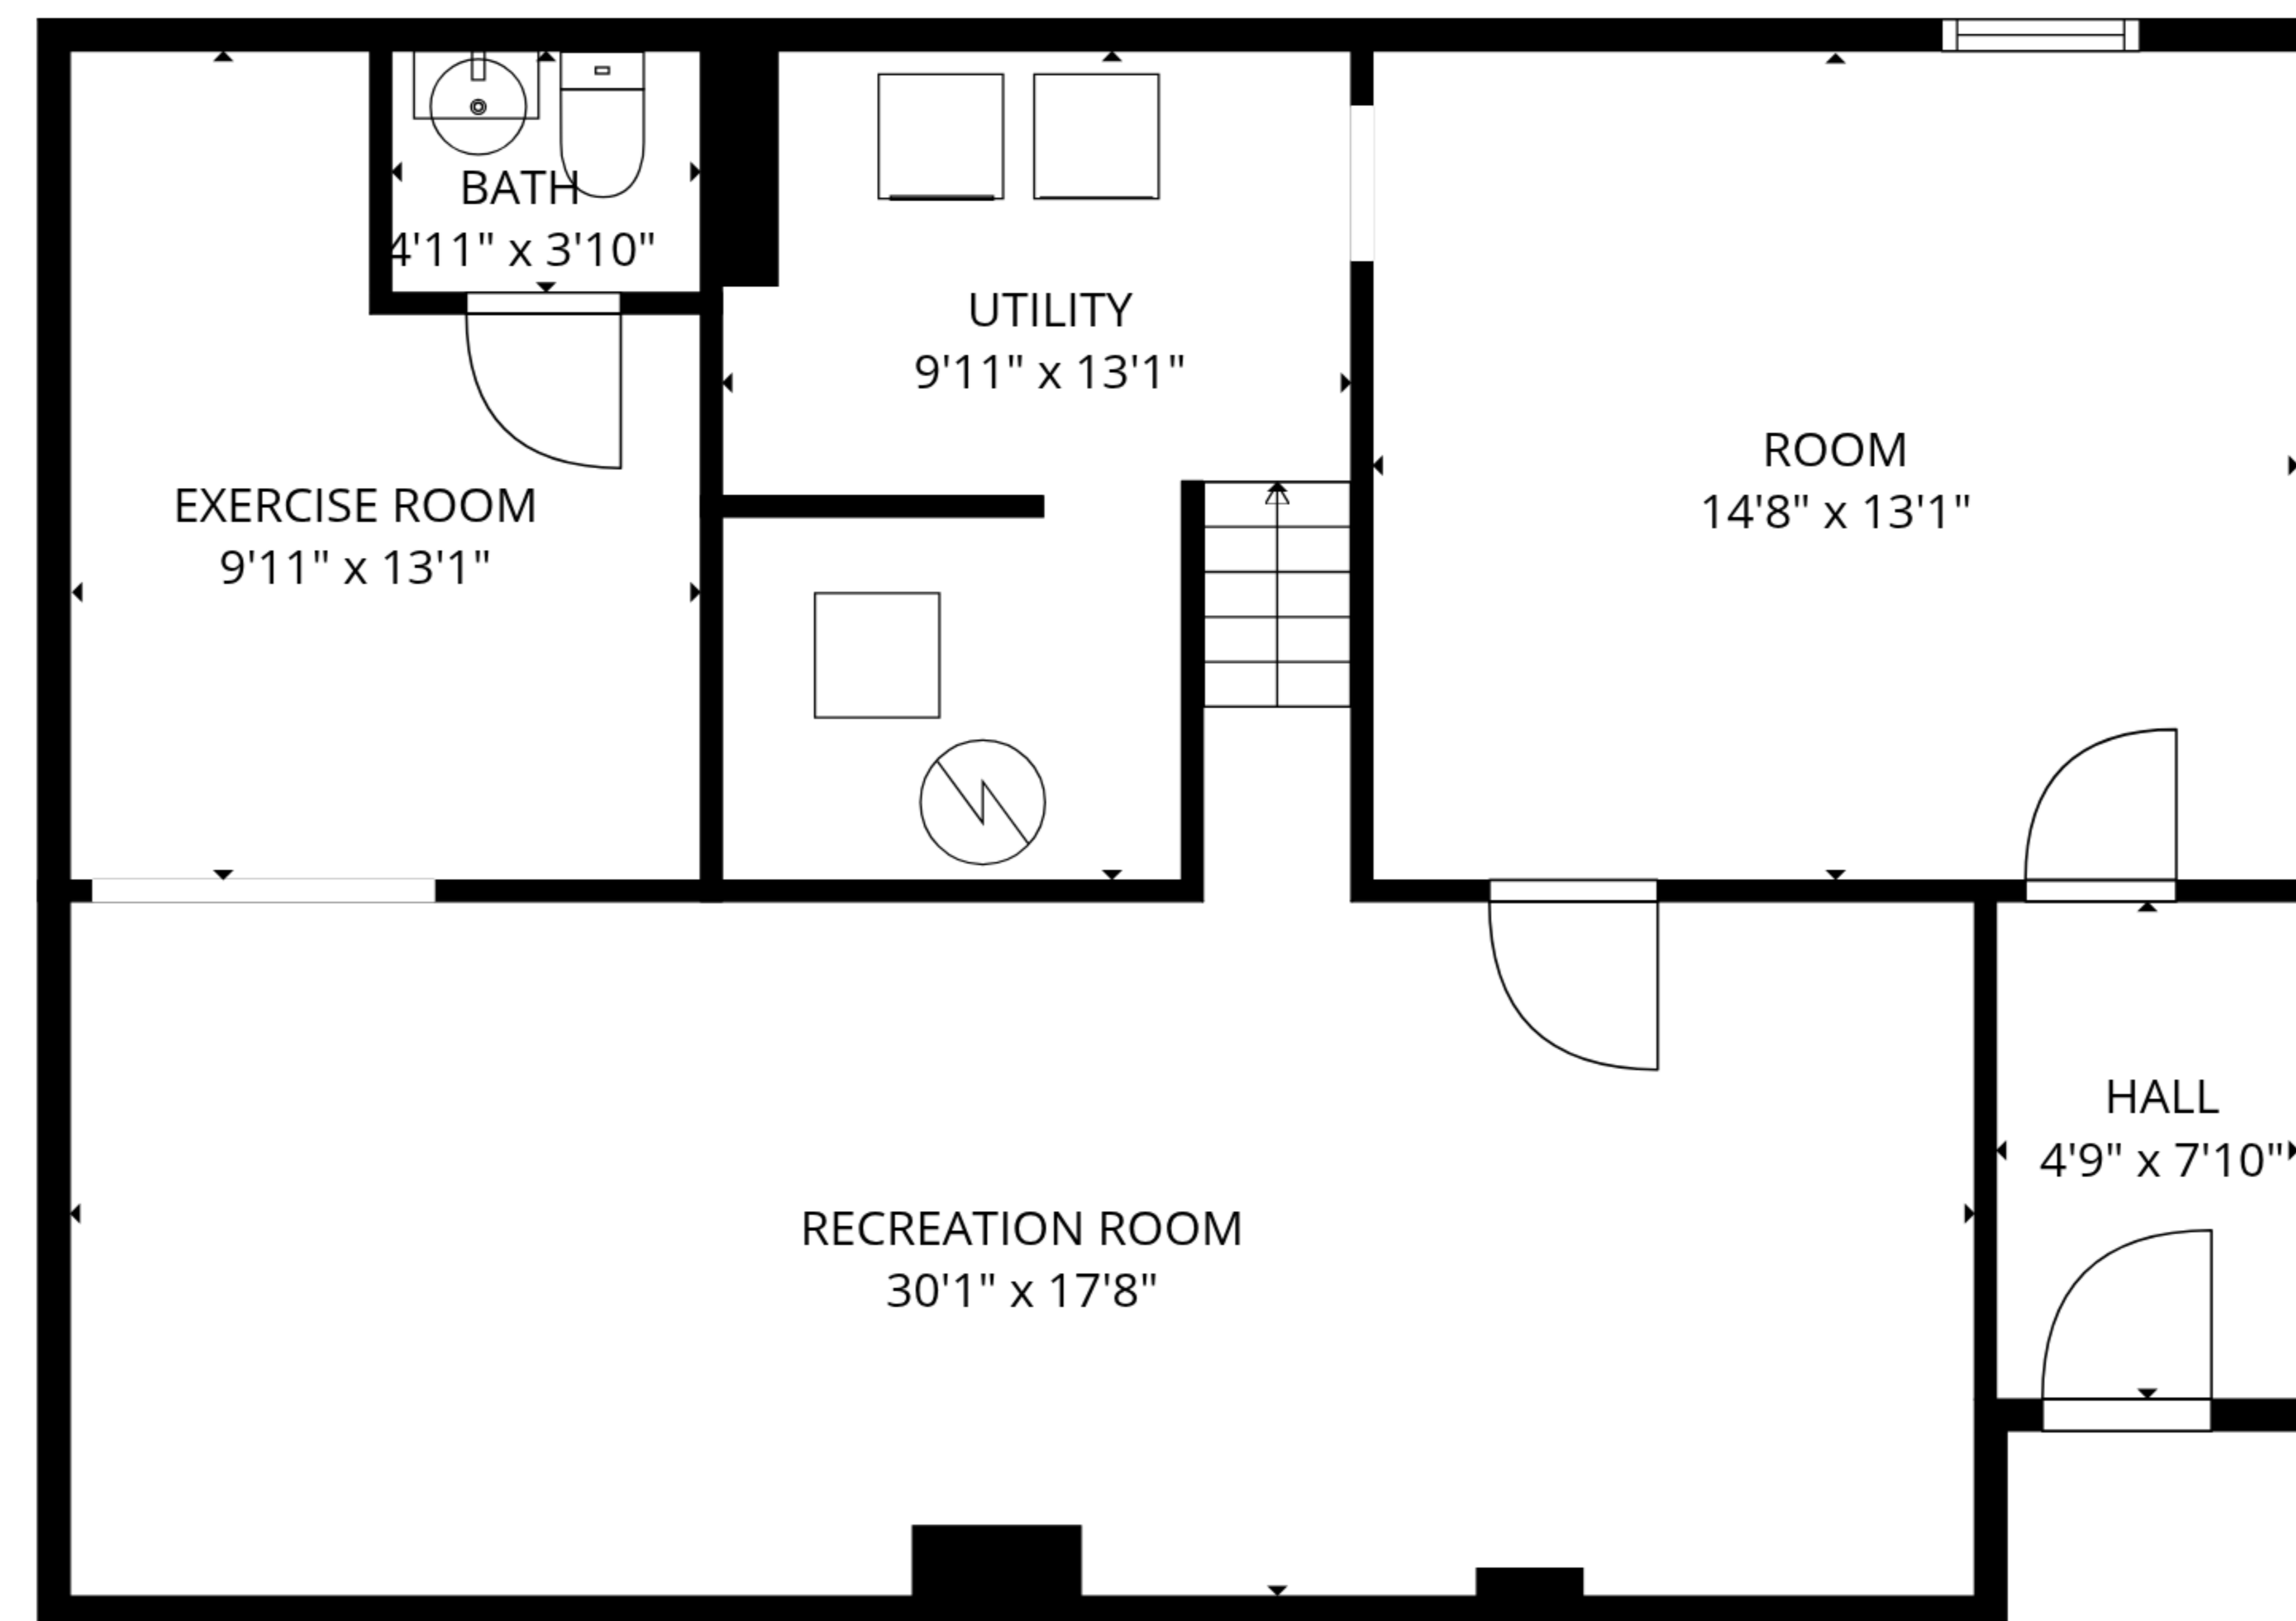

**TOTAL: 1549 sq. ft**  
BELOW GRADE: 732 sq. ft, FLOOR 2: 817 sq. ft  
EXCLUDED AREAS: UTILITY: 114 sq. ft, WALLS: 120 sq. ft

FLOOR PLAN CREATED BY CUBICASA APP. MEASUREMENTS DEEMED HIGHLY RELIABLE BUT NOT GUARANTEED.

FLOOR 2

FLOOR 1

**TOTAL: 1549 sq. ft**  
 BELOW GRADE: 732 sq. ft, FLOOR 2: 817 sq. ft  
 EXCLUDED AREAS: UTILITY: 114 sq. ft, WALLS: 120 sq. ft